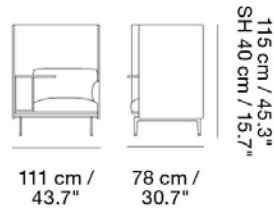

OUTLINE HIGHBACK WORK / LEFT - POLISHED ALUMINUM BASE

Designed by Anderssen & Voll

Designed for the needs of the modern workplace, the Outline Highback Work combines a soft, deep seat and simple lines with the highback element, work desk and storage room, creating a private sphere within the room. Here in a higher seat height for workplace environments and hospitality settings. Our Power Outlet can be added to the Outline Sofa.

Please note that this product features a table and storage element on the left-hand side when facing the product from the front.

Material: Polished aluminum legs. Wood and steel construction. Cold foam filling. Table unit is made from robust and organic through-dyed MDF board with matt lacquer.

Textile Upholstery: 7,7 m / 8.43 yds

Leather Upholstery: 15.8 m² / 170.12 ft²

MADE-TO-ORDER OPTIONS

ITEM NO.	COLOR	PRICE	MOQ	< MOQ FEE	START-UP FEE	LEAD TIME
68001	Vancouver - Color 4, 8, 10, 12, 13 & 14	EUR 3.398,30	1	-	-	8 weeks
68015	Remix - All Colors	EUR 3.398,30	1	-	-	6 weeks
68013	Rime - All Colors	EUR 3.667,00	1	-	-	6 weeks
68003	Fiord - All Colors	EUR 3.667,00	1	-	-	6 weeks
68009	Steelcut - All Colors	EUR 3.667,00	1	-	-	6 weeks
68007	Steelcut Trio - All Colors	EUR 3.667,00	1	-	-	6 weeks
68017	Clara - All Colors	EUR 3.667,00	1	-	-	6 weeks
68019	Canvas - All Colors	EUR 3.667,00	1	-	-	6 weeks
68011	Hallingdal - All Colors	EUR 4.025,20	1	-	-	6 weeks
68021	Divina - All Colors	EUR 4.025,20	1	-	-	6 weeks
68023	Divina MD - All Colors	EUR 4.025,20	1	-	-	6 weeks
68025	Divina Melange	EUR 4.025,20	1	-	-	6 weeks
68202	Balder - All Colors	EUR 4.114,70	1	-	-	6 weeks
68204	Twill Weave - All Colors	EUR 4.114,70	1	-	-	6 weeks
68039	Vidar - All Colors	EUR 4.114,70	1	-	-	6 weeks
68031	Faux Leather* - All Colors	EUR 3.667,00	1	-	-	6 weeks
68033	Easy Leather - All Colors	EUR 5.237,60	1	-	-	6 weeks
68005	Refine Leather - All Colors	EUR 5.954,00	1	-	-	6 weeks
68027	Endure Leather - All Colors	EUR 6.401,80	1	-	-	6 weeks
68029	COM Textile	EUR 3.398,30	1	-	-	6-12 weeks
68037	COM Imitation Leather	EUR 3.667,00	1	-	-	6-12 weeks
68035	COM Leather	EUR 5.237,60	1	-	-	6-12 weeks
83061	Leather care set - Refine Leather	EUR 15,70	1	-	-	-

MUUTO