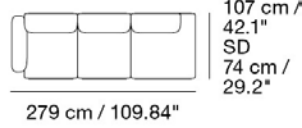

IN SITU MODULAR SOFA / 3-SEATER - CONFIGURATION 3

Designed by Anderssen & Voll

Kindly note that the Ready-To-Ship options with Frame Configuration and Modules include frame sections, seating modules (A8O + C8O + G98) and linking brackets for the sofa.

Please note that if you want to order this configuration in a different textile option and/or other seating modules, you must order the Made-To-Order Frame Configuration, listed below, along with the desired seating modules in the selected textile.

Material: Frame in powder coated steel. Modules in a wood construction with foam, wadding and fiberballs. Upholstered in textile.

READY-TO-SHIP OPTIONS

ITEM NO.	COLOR	PRICE
41939 - 80	Frame Configuration & Modules - Ocean 80	EUR 3.329,40
41909 - 12	Frame Configuration & Modules - Clay 12	EUR 4.128,10

MADE-TO-ORDER OPTIONS

ITEM NO.	COLOR	PRICE	MOQ	< MOQ FEE	START-UP FEE	LEAD TIME
41652	Frame Configuration - Black	EUR 201,50	1	-	-	6 weeks

MUUTO