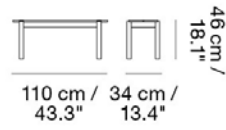

LINEAR WOOD BENCH / 110 X 34 CM / 43.3 X 13.4"

Designed by Thomas Bentzen

A simple and elegant wood bench in a modern form language with understated details for a long-lasting expression. The Linear Wood Bench is for indoor use only.

Material: Seat in laquered oak veneer with solid oak legs.

READY-TO-SHIP OPTIONS

ITEM NO.	COLOR	PRICE
30919	Oak	EUR 443,30

MUUTO