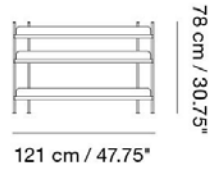

COMPILE SHELVING SYSTEM / CONFIGURATION 2

Designed by Cecilie Manz

A contemporary take on the classic shelving system. Compile consists of a shelf and three heights of dividing tubes. Arrange the shelves and tubes as you please or order from the prearranged configurations.

Material: Powder coated steel

READY-TO-SHIP OPTIONS

ITEM NO.	COLOR	PRICE
50055	Black	EUR 608,00
50056	Grey	EUR 608,00
50057	White	EUR 608,00