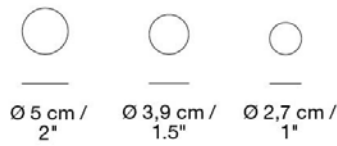

DOTS METAL / SET OF 5

Designed by Lars Tornøe

A modern member of the Dots family, the Dots Metal bring a contemporary and industrial touch to any hallways, bedroom or kitchen as well as hospitality and workplace projects. Set of 5 includes 1 large, 1 medium and 3 small Dots Metal.

Material: Solid brass, Anodized solid aluminum or Stainless steel with PVD vacuum treated surface

READY-TO-SHIP OPTIONS

ITEM NO.	COLOR	PRICE
03501	Brass	EUR 61,80
03506	Black	EUR 61,80
03511	Aluminum	EUR 61,80
03516	Umber	EUR 61,80
03521	Pale Blue	EUR 61,80
03525	Taupe	EUR 61,80
03529	Dark Green	EUR 61,80
03533	Rose	EUR 61,80
83042	Spare part - Screw	EUR 4,50

MUUTO