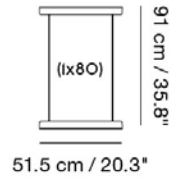

IN SITU MODULAR SOFA / FRAME SECTION (1 X 80)

Designed by Anderssen & Voll

Create your own In Situ Modular Sofa by combining frame sections by following the In Situ Modular Sofa Guidelines. A frame section should always be accompanied by a matching seating module.

I-Seater configurations can only be built by using module D8O.

Kindly note that linking brackets must always be used when joining together frame sections.

Material: Frame in powder coated steel.

MADE-TO-ORDER OPTIONS

ITEM NO.	COLOR	PRICE	MOQ	< MOQ FEE	START-UP FEE	LEAD TIME
41555	Black	EUR 67,20	1	-	-	6 weeks

MUUTO