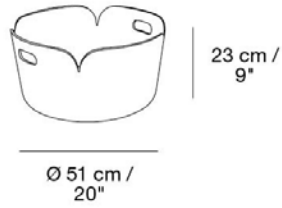

RESTORE ROUND BASKET

Designed by Mika Tolvanen

The Restore Round Basket is ideal for storing office accessories, blankets and newspapers.

Material: PET Felt

READY-TO-SHIP OPTIONS

ITEM NO.	COLOR	PRICE
13320	Black	EUR 88,70
13321	Grey Melange	EUR 88,70
13323	Dusty Green	EUR 88,70
13326	Black Melange	EUR 88,70
13327	Midnight Blue	EUR 88,70
13328	Aqua	EUR 88,70

MUUTO