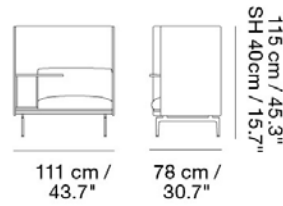

OUTLINE HIGHBACK WORK / LEFT - BLACK BASE - SH: 45CM / 17.7"

Designed by Anderssen & Voll

Designed for the needs of the modern workplace, the Outline Highback Work combines a soft, deep seat and simple lines with the highback element, work desk and storage room, creating a private sphere within the room. Here in a higher seat height for workplace environments and hospitality settings. Our Power Outlet can be added to the Outline Sofa.

Please note that this product features a table and storage element on the left-hand side when facing the product from the front.

Material: Black powder coated aluminum legs. Wood and steel construction. Cold foam filling. Table unit is made from robust and organic through-dyed MDF board with matt lacquer.

Textile Upholstery: 7,7 m / 8.43 yds

Leather Upholstery: 15.8 m² / 170.12 ft²

MADE-TO-ORDER OPTIONS

ITEM NO.	COLOR	PRICE	MOQ	< MOQ FEE	START-UP FEE	LEAD TIME
73213	Vancouver - Color 4, 8, 10, 12, 13 & 14	EUR 3.219,20	1	-	-	6 weeks
73227	Remix - All Colors	EUR 3.219,20	1	-	-	6 weeks
73225	Rime - All Colors	EUR 3.487,90	1	-	-	6 weeks
73215	Fiord - All Colors	EUR 3.487,90	1	-	-	6 weeks
73221	Steelcut - All Colors	EUR 3.487,90	1	-	-	6 weeks
73219	Steelcut Trio - All Colors	EUR 3.487,90	1	-	-	6 weeks
73229	Clara - All Colors	EUR 3.487,90	1	-	-	6 weeks
73231	Canvas - All Colors	EUR 3.487,90	1	-	-	6 weeks
73223	Hallingdal - All Colors	EUR 3.846,10	1	-	-	6 weeks
73233	Divina - All Colors	EUR 3.846,10	1	-	-	6 weeks
73235	Divina MD - All Colors	EUR 3.846,10	1	-	-	6 weeks
73237	Divina Melange - All Colors	EUR 3.846,10	1	-	-	6 weeks
73253	Balder - All Colors	EUR 3.935,60	1	-	-	6 weeks
73255	Twill Weave - All Colors	EUR 3.935,60	1	-	-	6 weeks
73251	Vidar - All Colors	EUR 3.935,60	1	-	-	6 weeks
73243	Faux Leather* - All Colors	EUR 3.487,90	1	-	-	6 weeks
73245	Easy Leather - All Colors	EUR 5.058,50	1	-	-	6 weeks
73217	Refine Leather - All Colors	EUR 5.774,90	1	-	-	6 weeks
73239	Endure Leather - All Colors	EUR 6.222,70	1	-	-	6 weeks
73241	COM Textile	EUR 3.219,20	1	-	-	6-12 weeks
73249	COM Imitation Leather	EUR 3.487,90	1	-	-	6-12 weeks
73247	COM Leather	EUR 5.058,50	1	-	-	6-12 weeks
83061	Leather care set - Refine Leather	EUR 15,70	1	-	-	-

MUUTO