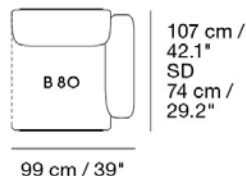

IN SITU MODULAR SOFA / RIGHT ARMREST MODULE (B8O)

Designed by Anderssen & Voll

Kindly note that the item numbers of this product are seating modules only.

To complete the sofa, select a matching frame configuration or find your desired frame sections and linking brackets and add their item numbers separately to your order to complete the sofa. For this, kindly refer to the In Situ Modular Sofa Guidelines in this pricelist.

Please note that this product features an armrest on the right-hand side when facing the product from the front.

Material: Modules in a wood construction with foam, wadding and fiberballs. Upholstered in textile.

Textile consumption for COM:

4,46 m / 4.87 yds

READY-TO-SHIP OPTIONS

ITEM NO.	COLOR	PRICE
41130 - 80	Ocean 80	EUR 1.208,00
41121 - 12	Clay 12	EUR 1.517,80

MADE-TO-ORDER INSPIRATION

ITEM NO.	COLOR	PRICE	MOQ	< MOQ FEE	START-UP FEE	LEAD TIME
41139 - 262	Fiord 262	EUR 1.387,10	1	-	-	6 weeks
41139 - 451	Fiord 451	EUR 1.387,10	1	-	-	6 weeks
41121 - 15	Clay 15	EUR 1.517,80	1	-	-	6 weeks
41184 - 554	Vidar 554	EUR 1.517,80	1	-	-	6 weeks

MADE-TO-ORDER OPTIONS

ITEM NO.	COLOR	PRICE	MOQ	< MOQ FEE	START-UP FEE	LEAD TIME
41130	Ocean - Color 3, 21, 32, 50, 52, 80 & 601	EUR 1.208,00	1	-	-	6 weeks
41139	Fiord - All Colors	EUR 1.387,10	1	-	-	6 weeks
41148	Hallingdal - All Colors	EUR 1.428,30	1	-	-	6 weeks
41157	Divina - All Colors	EUR 1.428,30	1	-	-	6 weeks
41166	Divina MD - All Colors	EUR 1.428,30	1	-	-	6 weeks
41175	Divina Melange - All Colors	EUR 1.428,30	1	-	-	6 weeks
41121	Clay - Color 1, 3, 6, 7, 9, 10, 12, 13, 14, 15 & 17	EUR 1.517,80	1	-	-	6 weeks
41184	Vidar - All Colors	EUR 1.517,80	1	-	-	6 weeks
41229	COM Textile	EUR 1.208,00	1	-	-	6-12 weeks