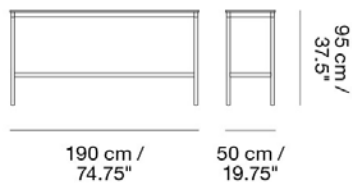

BASE HIGH TABLE / 190 X 50 H: 95 CM / 74.8 X 19.7 H: 37.4"

Designed by Mika Tolvanen

Designed with maximum attention to detail and produced to withstand continual robust use. The Base High Table's lower frame increases its stability and provides a footrest to the user. Made-to-order sizes are available upon request.

Organize and manage cords and wires with the Cable Management. Our Power Outlet can be added to the Base High Table.

Material: Frame in extruded aluminum with legs and stretcher in steel. Table top in plywood with either laminate, linoleum or oak veneer surface with plywood edge or chipboard with laminate surface and ABS edges.

Made-to-order: Laminate with ABS or plywood edge in black or white. Linoleum with plywood edge in black. Bases available in black or white.

READY-TO-SHIP OPTIONS

ITEM NO.	COLOR	PRICE
62001	White Laminate/ABS/White	EUR 1.297,50
62002	White Laminate/ABS/Black	EUR 1.297,50
62005	White Laminate/Plywood/White	EUR 1.338,70
62006	White Laminate/Plywood/Black	EUR 1.338,70
62009	Black Linoleum/Plywood/White	EUR 1.476,60
62010	Black Linoleum/Plywood/Black	EUR 1.476,60
62011	Oak Veneer/Plywood/White	EUR 1.655,70
62012	Oak Veneer/Plywood/Black	EUR 1.655,70

MADE-TO-ORDER OPTIONS

ITEM NO.	COLOR	PRICE	MOQ	< MOQ FEE	START-UP FEE	LEAD TIME
62003	Black Laminate/ABS/White	EUR 1.297,50	1	-	-	8 weeks
62004	Black Laminate/ABS/Black	EUR 1.297,50	1	-	-	8 weeks
62007	Black Laminate/Plywood/White	EUR 1.338,70	1	-	-	8 weeks
62008	Black Laminate/Plywood/Black	EUR 1.338,70	1	-	-	8 weeks
62013	White Nanolaminate/Plywood/White	EUR 1.786,50	1	-	-	8 weeks
62014	White Nanolaminate/Plywood/Black	EUR 1.786,50	1	-	-	8 weeks
62015	Black Nanolaminate/Plywood/White	EUR 1.786,50	1	-	-	8 weeks
62016	Black Nanolaminate/Plywood/Black	EUR 1.786,50	1	-	-	8 weeks

MUUTO