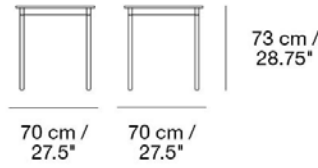

BASE TABLE / 70 X 70 CM / 27.6 X 27.6"

Designed by Mika Tolvanen

The frame is made from extruded aluminum, painted with an acrylic paint initially developed for outdoor interiors and building facades.

Organize and manage cords and wires with our Cable Management. Our Power Outlet can be added to the Base Table.

Made-to-order: Laminate with ABS or plywood edge in black or white. Linoleum with plywood edge in black. Nanolaminate finish in either black or white. Bases available in black or white.

Material: Frame and legs in extruded aluminum. Table top in plywood with either laminate, linoleum or oak veneer surface with plywood edge or chipboard with laminate surface and ABS edges.

MADE-TO-ORDER OPTIONS

ITEM NO.	COLOR	PRICE	MOQ	< MOQ FEE	START-UP FEE	LEAD TIME
64121	White Laminate/ABS/White	EUR 765,60	1	-	-	6 weeks
64122	White Laminate/ABS/Black	EUR 765,60	1	-	-	6 weeks
64123	Black Laminate/ABS/White	EUR 765,60	1	-	-	6 weeks
64124	Black Laminate/ABS/Black	EUR 765,60	1	-	-	6 weeks
64125	White Laminate/Plywood/White	EUR 778,20	1	-	-	6 weeks
64126	White Laminate/Plywood/Black	EUR 778,20	1	-	-	6 weeks
64127	Black Laminate/Plywood/White	EUR 778,20	1	-	-	6 weeks
64128	Black Laminate/Plywood/Black	EUR 778,20	1	-	-	6 weeks
64129	Black Linoleum/Plywood/White	EUR 792,50	1	-	-	6 weeks
64130	Black Linoleum/Plywood/Black	EUR 792,50	1	-	-	6 weeks
64131	Oak Veneer/Plywood/Black	EUR 805,00	1	-	-	6 weeks
64132	Oak Veneer/Plywood/White	EUR 805,00	1	-	-	6 weeks
64133	White Nanolaminate/Plywood/White	EUR 980,50	1	-	-	6 weeks
64134	White Nanolaminate/Plywood/Black	EUR 980,50	1	-	-	6 weeks
64135	Black Nanolaminate/Plywood/White	EUR 980,50	1	-	-	6 weeks
64136	Black Nanolaminate/Plywood/Black	EUR 980,50	1	-	-	6 weeks