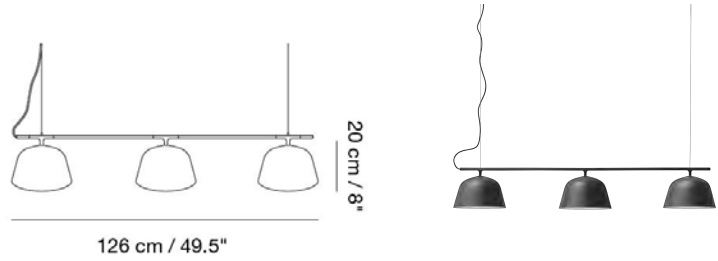

AMBIT RAIL LAMP

Designed by TAF Studio

The Ambit Rail Lamp breathes a refined and modern expression into any room. With its three lamp shades placed in a linear formation, the Ambit Rail Lamp is the ideal fit above any kitchen counter, dining table or bar setting.

Material: Rail made from cast and extruded aluminum. Shades in spun aluminum with a PVC cord and steel wires. Ceiling cap included. Bulbs not included. Cord Length: 400 cm / 157.5". Wire Length: 350 cm / 137.75"

READY-TO-SHIP OPTIONS

ITEM NO.	COLOR	PRICE
12250	Black	EUR 670,70
12251	Grey	EUR 670,70
12252	White	EUR 670,70
12253	Taupe	EUR 670,70
12330	Spare Part Kit	EUR 15,00
24050	Ceiling Cap - White	EUR 13,40

MADE-TO-ORDER OPTIONS

ITEM NO.	COLOR	PRICE	MOQ	< MOQ FEE	START-UP FEE	LEAD TIME
15806	Extra cord per linear meter - Taupe	EUR 2,50	1	-	-	1-2 weeks
82067	Extra cord per linear meter - Black	EUR 2,50	1	-	-	1-2 weeks
82069	Extra cord per linear meter - Grey	EUR 2,50	1	-	-	1-2 weeks
82070	Extra cord per linear meter - White	EUR 2,50	1	-	-	1-2 weeks

MUUTO