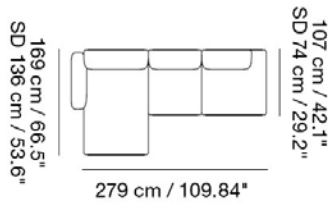

IN SITU MODULAR SOFA / 3-SEATER - CONFIGURATION 9

Designed by Anderssen & Voll

Kindly note that the Ready-To-Ship options with Frame Configuration and Modules include frame sections, seating modules (H98 + C80 + G98) and linking brackets for the sofa.

Please note that if you want to order this configuration in a different textile option and/or other seating modules, you must order the Made-To-Order Frame Configuration, listed below, along with the desired seating modules in the selected textile.

Material: Frame in powder coated steel. Modules in a wood construction with foam, wadding and fiberballs. Upholstered in textile.

READY-TO-SHIP OPTIONS

ITEM NO.	COLOR	PRICE
41945 - 80	Frame Configuration & Modules - Ocean 80	EUR 3.729,70
41915 - 12	Frame Configuration & Modules - Clay 12	EUR 4.666,30

MADE-TO-ORDER OPTIONS

ITEM NO.	COLOR	PRICE	MOQ	< MOQ FEE	START-UP FEE	LEAD TIME
41658	Frame Configuration - Black	EUR 202,40	1	-	-	6 weeks