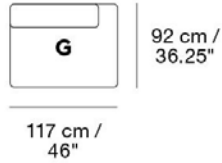

CONNECT MODULAR SOFA / RIGHT OPEN-ENDED (G)

Designed by Anderssen & Voll

A timeless modular sofa series with clear lines and precise proportions upholstered in a range of Kvadrat, Arve (not available in UK) or Nevotex textiles. The II modules provide numerous possibilities for creating the optimal shaped sofa setting or lounge area.

Please note that this product features an open end on the right-hand side when facing the product from the front.

Material: Wood frame & cold foam filling.

Textile consumption for COM:
5,1 m / 5.6 yds

READY-TO-SHIP OPTIONS

ITEM NO.	COLOR	PRICE
19127 - 13	Vancouver 13	EUR 1.145,30
11507 - 123	Remix 123	EUR 1.145,30

MADE-TO-ORDER OPTIONS

ITEM NO.	COLOR	PRICE	MOQ	< MOQ FEE	START-UP FEE	LEAD TIME
19127	Vancouver - Color 4, 8, 10, 12 & 14	EUR 1.145,30	1	-	-	8 weeks
11507	Remix - All Colors	EUR 1.145,30	1	-	-	6 weeks
41007	Wooly - All Colors	EUR 1.145,30	1	-	-	6 weeks
98296	Fiord - All Colors	EUR 1.369,20	1	-	-	6 weeks
11587	Steelcut - All Colors	EUR 1.369,20	1	-	-	6 weeks
11547	Steelcut Trio - All Colors	EUR 1.369,20	1	-	-	6 weeks
19107	Rime - All Colors	EUR 1.369,20	1	-	-	6 weeks
11598	Clara - All Colors	EUR 1.369,20	1	-	-	6 weeks
98266	Canvas - All Colors	EUR 1.369,20	1	-	-	6 weeks
11627	Hallingdal - All Colors	EUR 1.414,00	1	-	-	6 weeks
20267	Divina - All Colors	EUR 1.414,00	1	-	-	6 weeks
19027	Divina MD - All Colors	EUR 1.414,00	1	-	-	6 weeks
19047	Divina Melange - All Colors	EUR 1.414,00	1	-	-	6 weeks
11567	COM Textile	EUR 1.145,30	1	-	-	6-12 weeks
00336	Test Sample 1 Connect Module	EUR 1.000,00	1	-	-	4 weeks