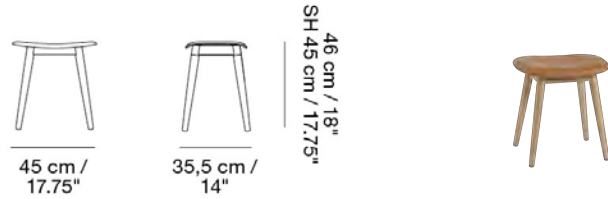

FIBER STOOL / WOOD BASE H: 45 CM / 17.7"

Designed by Iskos-Berlin

An intuitively attractive and characteristic stool that works as an extra chair in your dining room, living room, bedroom or in the hallway. Made-to-order textile and leather with base color option of Black, Grey, Dusty Green or Oak. Plastic glide included. Option of pre-mounted felt glides upon request for orders above 50 chairs.

Material: Shell in plastic composition with up to 25% pine wood fibers. Option of textile or leather upholstered seat. Wood base in solid oak wood and plywood.

Textile consumption for COM:

Textile Upholstery: 0,6 m / 0.66 yds

Leather Upholstery: 1,4 m² / 15.1 ft²

READY-TO-SHIP OPTIONS

ITEM NO.	COLOR	PRICE
23590	Black/Black	EUR 246,30
23594	Natural White/Oak	EUR 246,30

MADE-TO-ORDER OPTIONS

ITEM NO.	COLOR	PRICE	MOQ	< MOQ FEE	START-UP FEE	LEAD TIME
23591	Grey/Grey	EUR 246,30	1	-	-	5 weeks
23592	Dusty Green/Dusty Green	EUR 246,30	1	-	-	5 weeks
23597	Ochre/Oak	EUR 246,30	-	-	-	5 weeks
23600	Remix - All Colors	EUR 428,90	1	-	-	5 weeks
70263	Wooly - All Colors	EUR 428,90	1	-	-	5 weeks
23601	Steelcut - All Colors	EUR 452,20	1	-	-	5 weeks
23602	Steelcut Trio - All Colors	EUR 452,20	1	-	-	5 weeks
57027	Forest Nap - All Colors	EUR 452,20	1	-	-	5 weeks
23607	Clara - All Colors	EUR 452,20	1	-	-	5 weeks
23608	Canvas - All Colors	EUR 452,20	1	-	-	5 weeks
23603	Hallingdal - All Colors	EUR 473,70	1	-	-	5 weeks
23604	Divina - All Colors	EUR 473,70	1	-	-	5 weeks
23609	Divina MD - All Colors	EUR 473,70	1	-	-	5 weeks
23610	Divina Melange - All Colors	EUR 473,70	1	-	-	5 weeks
55025	Hero - All Colors	EUR 473,70	1	-	-	5 weeks
55142	Balder - All Colors	EUR 473,70	1	-	-	5 weeks
55259	Twill Weave - All Colors	EUR 473,70	1	-	-	5 weeks
23612	Faux Leather* - All Colors	EUR 473,70	1	-	-	6 weeks
23613	Easy Leather - All Colors	EUR 541,80	1	-	-	5 weeks
23605	Refine Leather - All Colors	EUR 550,70	1	-	-	5 weeks
23606	Endure Leather - All Colors	EUR 577,60	1	-	-	5 weeks
23611	COM Textile	EUR 428,90	1	-	-	6 weeks
23614	COM Imitation Leather	EUR 473,70	1	-	-	6 weeks
23615	COM Leather	EUR 541,80	1	-	-	6 weeks
80176	Felt Glide - Grey (4 pcs.)	EUR 5,80	1	-	-	-
80177	Felt Glide - Black (4 pcs.)	EUR 5,80	1	-	-	-
00335	Test Sample - 1 Chair	EUR 500,00	1	-	-	6 weeks

MUUTO