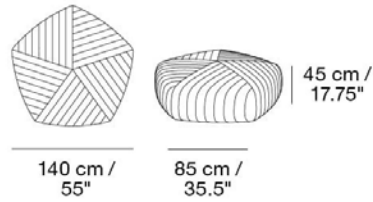

FIVE POUF / EXTRA LARGE

Designed by Anderssen & Voll

A design that is both comfortable and contemporary. With a pentagon shape and linear detailing contrasted against curved edges, the Five Pouf can be used in any living room, lobby area, hospitality setting or open-plan space.

Material: Wooden frame, moulded foam and textile from Kvadrat.

Textile consumption for COM:

5,4 m / 5.9 yds

MADE-TO-ORDER OPTIONS

ITEM NO.	COLOR	PRICE	MOQ	< MOQ FEE	START-UP FEE	LEAD TIME
97146	Remix - All Colors	EUR 1.745,30	1	-	-	8 weeks
97142	Rime - All Colors	EUR 1.924,40	1	-	-	8 weeks
97121	Steelcut - All Colors	EUR 1.924,40	1	-	-	8 weeks
97123	Canvas - All Colors	EUR 1.924,40	1	-	-	8 weeks
97126	Divina - All Colors	EUR 2.193,00	1	-	-	8 weeks
97125	Divina MD - All Colors	EUR 2.193,00	1	-	-	8 weeks
97127	Divina Melange - All Colors	EUR 2.193,00	1	-	-	8 weeks
97140	Faux Leather* - All Colors	EUR 1.924,40	1	-	-	10 weeks
97129	COM Textile	EUR 1.745,30	6	-	-	8-10 weeks
00338	Test Sample 1 Pouf - Textile	EUR 2.000,00	1	-	-	6-8 weeks