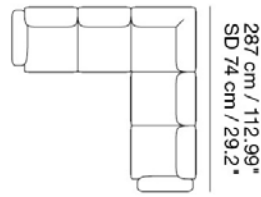

IN SITU MODULAR SOFA / CORNER - CONFIGURATION I

Designed by Anderssen & Voll

Kindly note that the Ready-To-Ship options with Frame Configuration and Modules include frame sections, seating modules (A8O + C8O + E98 + C8O + B8O) and linking brackets for the sofa.

Please note that if you want to order this configuration in a different textile option and/or other seating modules, you must order the Made-To-Order Frame Configuration, listed below, along with the desired seating modules in the selected textile.

Material: Frame in powder coated steel. Modules in a wood construction with foam, wadding and fiberballs. Upholstered in textile.

287 cm / 112.99"

READY-TO-SHIP OPTIONS

ITEM NO.	COLOR	PRICE
41951 - 80	Frame Configuration & Modules - Ocean 80	EUR 5.963,90
41921 - 12	Frame Configuration & Modules - Clay 12	EUR 7.479,00

MADE-TO-ORDER OPTIONS

ITEM NO.	COLOR	PRICE	MOQ	< MOQ FEE	START-UP FEE	LEAD TIME
41800	Frame Configuration - Black	EUR 337,60	1	-	-	6 weeks