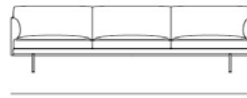

Our Power Outlet can be added to the Outline Sofa.

Material: Polished aluminum legs. Wood and steel construction. Cold foam filling.

Textile consumption for COM:

Textile Upholstery: 9,4 m / 10.3 yds

Leather Upholstery: 21,2 m² / 228.2 ft²