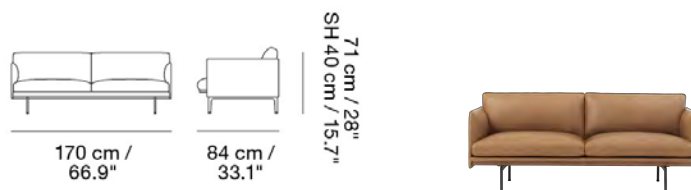

OUTLINE SOFA / 2-SEATER - BLACK BASE

Designed by Anderssen & Voll

The Outline Series adds new perspectives to the classic Scandinavian design sofas of the 1960's, marrying the ideals of simplicity and function into one. The Outline Series is clean and elegant on the outside with a deep seat and soft cushioning on its inside.

Our Power Outlet can be added to the Outline Sofa.

Material: Black powder coated aluminum legs. Wood and steel construction. Cold foam filling.

Textile consumption for COM:

Textile Upholstery: 7,9 m / 8.6 yds

Leather Upholstery: 17,5 m² / 188.4 ft²

READY-TO-SHIP OPTIONS

ITEM NO.	COLOR	PRICE
27001 - 14	Vancouver 14	EUR 2.413,30
27008 - 163	Remix 163	EUR 2.413,30
27002 - 961	Fiord 961	EUR 2.771,50
27020 - 554	Vidar 554	EUR 3.040,10
27003 - COGN	Refine Leather - Cognac	EUR 4.293,80
27003 - BLCK	Refine Leather - Black	EUR 4.293,80

MADE-TO-ORDER OPTIONS

ITEM NO.	COLOR	PRICE	MOQ	< MOQ FEE	START-UP FEE	LEAD TIME
27001	Vancouver - Color 4, 8, 10, 12 & 13	EUR 2.413,30	1	-	-	8 weeks
27008	Remix - All Colors	EUR 2.413,30	1	-	-	6 weeks
27002	Fiord - All Colors	EUR 2.771,50	1	-	-	6 weeks
27007	Rime - All Colors	EUR 2.771,50	1	-	-	6 weeks
27005	Steelcut - All Colors	EUR 2.771,50	1	-	-	6 weeks
27004	Steelcut Trio - All Colors	EUR 2.771,50	1	-	-	6 weeks
27009	Clara - All Colors	EUR 2.771,50	1	-	-	6 weeks
27010	Canvas - All Colors	EUR 2.771,50	1	-	-	6 weeks
27006	Hallingdal - All Colors	EUR 2.950,60	1	-	-	6 weeks
27011	Divina - All Colors	EUR 2.950,60	1	-	-	6 weeks
27012	Divina MD - All Colors	EUR 2.950,60	1	-	-	6 weeks
27013	Divina Melange - All Colors	EUR 2.950,60	1	-	-	6 weeks
26981	Balder - All Colors	EUR 3.040,10	1	-	-	6 weeks
26982	Twill Weave - All Colors	EUR 3.040,10	1	-	-	6 weeks
27020	Vidar - All Colors	EUR 3.040,10	1	-	-	6 weeks
27016	Faux Leather* - All Colors	EUR 2.771,50	1	-	-	6 weeks
27017	Easy Leather - All Colors	EUR 3.667,00	1	-	-	6 weeks
27003	Refine Leather - All Colors	EUR 4.293,80	1	-	-	6 weeks
27014	Endure Leather - All Colors	EUR 4.969,00	1	-	-	6 weeks
27015	COM Textile	EUR 2.413,30	1	-	-	6-12 weeks
27019	COM Imitation Leather	EUR 2.771,50	1	-	-	6-12 weeks
27018	COM Leather	EUR 3.667,00	1	-	-	6-12 weeks
83061	Leather care set - Refine Leather	EUR 15,70	1	-	-	-
00338	Test Sample 1 Sofa - Textile	EUR 2.000,00	1	-	-	4 weeks
00339	Test Sample 1 Sofa - Leather	EUR 3.500,00	1	-	-	4 weeks

MUUTO