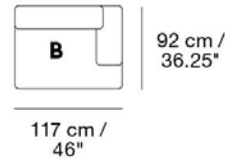

Please note that this product features an armrest on the right-hand side when facing the product from the front.

Material: Wood frame & cold foam filling.

Textile consumption for COM:
5,8 m / 6.34 yds

READY-TO-SHIP OPTIONS