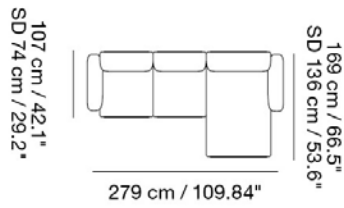

IN SITU MODULAR SOFA / 3-SEATER - CONFIGURATION 6

Designed by Anderssen & Voll

Kindly note that the Ready-To-Ship options with Frame Configuration and Modules include frame sections, seating modules (A8O + C8O + I98) and linking brackets for the sofa.

Please note that if you want to order this configuration in a different textile option and/or other seating modules, you must order the Made-To-Order Frame Configuration, listed below, along with the desired seating modules in the selected textile.

Material: Frame in powder coated steel. Modules in a wood construction with foam, wadding and fiberballs. Upholstered in textile.

READY-TO-SHIP OPTIONS

ITEM NO.	COLOR	PRICE
41942 - 80	Frame Configuration & Modules - Ocean 80	EUR 3.908,70
41912 - 12	Frame Configuration & Modules - Clay 12	EUR 4.935,00

MADE-TO-ORDER OPTIONS

ITEM NO.	COLOR	PRICE	MOQ	< MOQ FEE	START-UP FEE	LEAD TIME
41655	Frame Configuration - Black	EUR 202,40	1	-	-	6 weeks

MUUTO