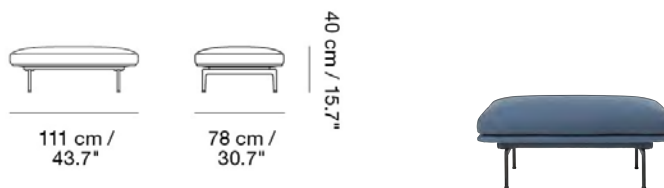

OUTLINE SOFA / POUF - BLACK BASE

Designed by Anderssen & Voll

The Outline Series adds new perspectives to the classic Scandinavian design sofas of the 1960's, marrying the ideals of simplicity and function into one.

Our Power Outlet can be added to the Outline Sofa.

Material: Black powder coated aluminum legs. Wood and steel construction. Cold foam filling.

Textile consumption for COM:

Textile Upholstery: 2,5 m / 2.73 yds

Leather Upholstery: 5,6 m² / 60.3 ft²

MADE-TO-ORDER OPTIONS

ITEM NO.	COLOR	PRICE	MOQ	< MOQ FEE	START-UP FEE	LEAD TIME
28040	Vancouver - Color 4, 8, 10, 12, 13 & 14	EUR 891,00	1	-	-	8 weeks
28045	Remix - All Colors	EUR 891,00	1	-	-	6 weeks
28041	Fiord - All Colors	EUR 1.028,90	1	-	-	6 weeks
28058	Rime - All Colors	EUR 1.028,90	1	-	-	6 weeks
28043	Steelcut - All Colors	EUR 1.028,90	1	-	-	6 weeks
28059	Steelcut Trio - All Colors	EUR 1.028,90	1	-	-	6 weeks
28046	Clara - All Colors	EUR 1.028,90	1	-	-	6 weeks
28047	Canvas - All Colors	EUR 1.028,90	1	-	-	6 weeks
28044	Hallingdal - All Colors	EUR 1.118,40	1	-	-	6 weeks
28048	Divina - All Colors	EUR 1.118,40	1	-	-	6 weeks
28049	Divina MD - All Colors	EUR 1.118,40	1	-	-	6 weeks
28050	Divina Melange - All Colors	EUR 1.118,40	1	-	-	6 weeks
28061	Balder - All Colors	EUR 1.208,00	1	-	-	6 weeks
28062	Twill Weave - All Colors	EUR 1.208,00	1	-	-	6 weeks
28057	Vidar - All Colors	EUR 1.208,00	1	-	-	6 weeks
28053	Faux Leather* - All Colors	EUR 1.028,90	1	-	-	6 weeks
28052	Easy Leather - All Colors	EUR 1.387,10	1	-	-	6 weeks
28042	Refine Leather - All Colors	EUR 1.476,60	1	-	-	6 weeks
28051	Endure Leather - All Colors	EUR 1.745,30	1	-	-	6 weeks
28054	COM Textile	EUR 891,00	1	-	-	6-12 weeks
28055	COM Imitation Leather	EUR 1.028,90	1	-	-	6-12 weeks
28056	COM Leather	EUR 1.387,10	1	-	-	6-12 weeks
83061	Leather care set - Refine Leather	EUR 15,70	1	-	-	-