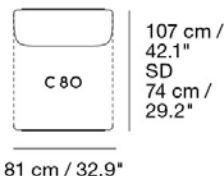

IN SITU MODULAR SOFA / CENTRE MODULE (C80)

Designed by Anderssen & Voll

Kindly note that the item numbers of this product are seating modules only.

To complete the sofa, select a matching frame configuration or find your desired frame sections and linking brackets and add their item numbers separately to your order to complete the sofa. For this, kindly refer to the In Situ Modular Sofa Guidelines in this pricelist.

Material: Modules in a wood construction with foam, wadding and fiberballs. Upholstered in textile.

Textile consumption for COM:
3,34 m / 3.65 yds

READY-TO-SHIP OPTIONS

ITEM NO.	COLOR	PRICE
41131 - 80	Ocean 80	EUR 891,00
41122 - 12	Clay 12	EUR 1.159,60

MADE-TO-ORDER INSPIRATION

ITEM NO.	COLOR	PRICE	MOQ	< MOQ FEE	START-UP FEE	LEAD TIME
41140 - 262	Fiord 262	EUR 1.070,10	1	-	-	6 weeks
41140 - 451	Fiord 451	EUR 1.070,10	1	-	-	6 weeks
41122 - 15	Clay 15	EUR 1.159,60	1	-	-	6 weeks
41185 - 554	Vidar 554	EUR 1.159,60	1	-	-	6 weeks

MADE-TO-ORDER OPTIONS

ITEM NO.	COLOR	PRICE	MOQ	< MOQ FEE	START-UP FEE	LEAD TIME
41131	Ocean - Color 3, 21, 32, 50, 52, 80 & 601	EUR 891,00	1	-	-	6 weeks
41140	Fiord - All Colors	EUR 1.070,10	1	-	-	6 weeks
41149	Hallingdal - All Colors	EUR 1.118,40	1	-	-	6 weeks
41158	Divina - All Colors	EUR 1.118,40	1	-	-	6 weeks
41167	Divina MD - All Colors	EUR 1.118,40	1	-	-	6 weeks
41176	Divina Melange - All Colors	EUR 1.118,40	1	-	-	6 weeks
41122	Clay - Color 1, 3, 6, 7, 9, 10, 12, 13, 14, 15 & 17	EUR 1.159,60	1	-	-	6 weeks
41185	Vidar - All Colors	EUR 1.159,60	1	-	-	6 weeks
41230	COM Textile	EUR 891,00	1	-	-	6-12 weeks