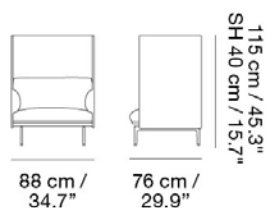

OUTLINE HIGHBACK SOFA / 1-SEATER - BLACK BASE

Designed by Anderssen & Voll

Designed with solitary work in mind, the Outline Highback Chair combines a soft, deep seat and clean, refined lines with a highback element, creating a private sphere and shelter within bigger spaces, allowing for the user to focus on the task at hand in an undisturbed work session. Our Power Outlet can be added to the Outline Highback Chair.

Material: Black powder coated aluminum legs. Wood and steel construction. Cold foam filling.

Textile consumption for COM:

Textile Upholstery: 6,8 m / 7.44 yds

Leather Upholstery: 14,2 m² / 150.7 ft²

READY-TO-SHIP OPTIONS

ITEM NO.	COLOR	PRICE

MADE-TO-ORDER OPTIONS

ITEM NO.	COLOR	PRICE	MOQ	< MOQ FEE	START-UP FEE	LEAD TIME
69377	Vancouver - Color 4, 8, 10, 12, 13 & 14	EUR 2.234,20	1	-	-	8 weeks
69384	Remix - All Colors	EUR 2.234,20	1	-	-	6 weeks
69383	Rime - All Colors	EUR 2.592,40	1	-	-	6 weeks
69381	Steelcut - All Colors	EUR 2.592,40	1	-	-	6 weeks
69380	Steelcut Trio - All Colors	EUR 2.592,40	1	-	-	6 weeks
69378	Fiord - All Colors	EUR 2.592,40	1	-	-	6 weeks
69385	Clara - All Colors	EUR 2.592,40	1	-	-	6 weeks
69386	Canvas - All Colors	EUR 2.592,40	1	-	-	6 weeks
69382	Hallingdal - All Colors	EUR 2.771,50	1	-	-	6 weeks
69387	Divina - All Colors	EUR 2.771,50	1	-	-	6 weeks
69388	Divina MD - All Colors	EUR 2.771,50	1	-	-	6 weeks
69389	Divina Melange - All Colors	EUR 2.771,50	1	-	-	6 weeks
69397	Balder - All Colors	EUR 2.861,00	1	-	-	6 weeks
69398	Twill Weave - All Colors	EUR 2.861,00	1	-	-	6 weeks
69396	Vidar - All Colors	EUR 2.861,00	1	-	-	6 weeks
69392	Faux Leather* - All Colors	EUR 2.592,40	1	-	-	6 weeks
69393	Easy Leather - All Colors	EUR 3.487,90	1	-	-	6 weeks
69379	Refine Leather - All Colors	EUR 4.025,20	1	-	-	6 weeks
69390	Endure Leather - All Colors	EUR 4.652,00	1	-	-	6 weeks
69391	COM Textile	EUR 2.234,20	1	-	-	6-12 weeks
69395	COM Imitation Leather	EUR 2.592,40	1	-	-	6-12 weeks
69394	COM Leather	EUR 3.487,90	1	-	-	6-12 weeks
83061	Leather care set - Refine Leather	EUR 15,70	1	-	-	-

MUUTO