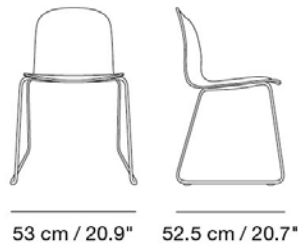

VISU CHAIR / SLED BASE

Designed by Mika Tolvanen

Bringing lightness into design, the Visu Chair Sled Base combines a simple and comfortable form with a quiet silhouette. The shell is made in form-pressed veneer with a water-based lacquer while the base is made in powder coated steel. Made-to-order textile and leather with base color option of Black, Grey and White. Option of pre-mounted felt glides upon request for orders above 50 chairs. Up to 15 non-upholstered chairs can be stacked together.

Material: Shell in plastic composition with up to 25% pine wood fibers. Wood base in water-based lacquered solid oak or ash. Made-to-order textile and leather with base color option of Black, Grey, Dusty Green, Stained Dark Brown or Oak.

Textile consumption for COM:

Textile Upholstery: 0,94 m / 1.1 yds

Leather Upholstery: 1,54 m² / 16.6 ft²

77.5 cm / 30.5"
SH 44 cm / 17.3"