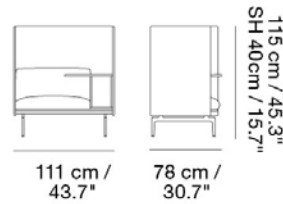

OUTLINE HIGHBACK WORK / RIGHT - POLISHED ALUMINUM BASE - SH: 45CM / 17.7"

Designed by Anderssen & Voll

Designed for the needs of the modern workplace, the Outline Highback Work combines a soft, deep seat and simple lines with the highback element, work desk and storage room, creating a private sphere within the room. Here in a higher seat height for workplace environments and hospitality settings. Our Power Outlet can be added to the Outline Sofa.

Please note that this product features a table and storage element on the right-hand side when facing the product from the front.

Material: Polished aluminum legs. Wood and steel construction. Cold foam filling. Table unit is made from robust and organic through-dyed MDF board with matt lacquer.

Textile Upholstery: 7,7 m / 8.43 yds
Leather Upholstery: 15.8 m² / 170.12 ft²

MADE-TO-ORDER OPTIONS

ITEM NO.	COLOR	PRICE	MOQ	< MOQ FEE	START-UP FEE	LEAD TIME
73404	Vancouver - Color 4, 8, 10, 12, 13 & 14	EUR 3.398,30	1	-	-	6 weeks
73418	Remix - All Colors	EUR 3.398,30	1	-	-	6 weeks
73416	Rime - All Colors	EUR 3.667,00	1	-	-	6 weeks
73406	Fiord - All Colors	EUR 3.667,00	1	-	-	6 weeks
73412	Steelcut - All Colors	EUR 3.667,00	1	-	-	6 weeks
73410	Steelcut Trio - All Colors	EUR 3.667,00	1	-	-	6 weeks
73420	Clara - All Colors	EUR 3.667,00	1	-	-	6 weeks
73422	Canvas - All Colors	EUR 3.667,00	1	-	-	6 weeks
73414	Hallingdal - All Colors	EUR 4.025,20	-	-	-	6 weeks
73424	Divina - All Colors	EUR 4.025,20	1	-	-	6 weeks
73426	Divina MD - All Colors	EUR 4.025,20	1	-	-	6 weeks
73428	Divina Melange - All Colors	EUR 4.025,20	-	-	-	6 weeks
73491	Balder - All Colors	EUR 4.114,70	1	-	-	6 weeks
73493	Twill Weave - All Colors	EUR 4.114,70	1	-	-	6 weeks
73442	Vidar - All Colors	EUR 4.114,70	1	-	-	6 weeks
73434	Faux Leather* - All Colors	EUR 3.667,00	1	-	-	6 weeks
73436	Easy Leather - All Colors	EUR 5.237,60	1	-	-	6 weeks
73408	Refine Leather - All Colors	EUR 5.954,00	1	-	-	6 weeks
73430	Endure Leather - All Colors	EUR 6.401,80	1	-	-	6 weeks
73432	COM Textile	EUR 3.398,30	1	-	-	6-12 weeks
73440	COM Imitation Leather	EUR 3.667,00	1	-	-	6-12 weeks
73438	COM Leather	EUR 5.237,60	1	-	-	6-12 weeks
83061	Leather care set - Refine Leather	EUR 15,70	1	-	-	-