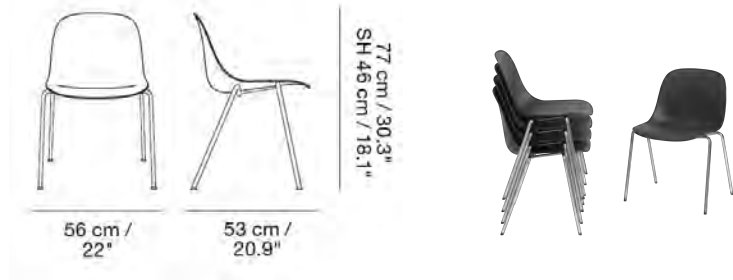

FIBER SIDE CHAIR / A-BASE

Designed by Iskos-Berlin

Fiber A-base has the same light expression as the Fiber Side Chair, made in an extremely durable and practical stackable contract version. By stacking onto the chrome base instead of the seat, the shells avoid scratches and indents.

Material: Shell in plastic composition with up to 25% pine wood fibers. Up to 15 shell and IO upholstered chairs can be stacked together.

Textile consumption for COM:

Textile Upholstery: 1,4 m / 1.54 yds

Leather Upholstery: 2,2 m² / 23.7 ft²

MADE-TO-ORDER OPTIONS

ITEM NO.	COLOR	PRICE	MOQ	< MOQ FEE	START-UP FEE	LEAD TIME
25464	Black/Chrome	EUR 210,40	1	-	-	5 weeks
25465	Grey/Chrome	EUR 210,40	1	-	-	5 weeks
25467	Dusty Green/Chrome	EUR 210,40	1	-	-	5 weeks
25468	Ochre/Chrome	EUR 210,40	1	-	-	5 weeks
25469	Natural White/Chrome	EUR 210,40	1	-	-	5 weeks
25306	Remix - All Colors	EUR 428,90	1	-	-	5 weeks
70281	Wooly - All Colors	EUR 428,90	1	-	-	5 weeks
25309	Steelcut - All Colors	EUR 500,60	1	-	-	5 weeks
25310	Steelcut Trio - All Colors	EUR 500,60	1	-	-	5 weeks
57048	Forest Nap - All Colors	EUR 500,60	1	-	-	5 weeks
25313	Clara - All Colors	EUR 500,60	1	-	-	5 weeks
25314	Canvas - All Colors	EUR 500,60	1	-	-	5 weeks
25311	Hallingdal - All Colors	EUR 545,30	1	-	-	5 weeks
25312	Divina - All Colors	EUR 545,30	1	-	-	5 weeks
25315	Divina MD - All Colors	EUR 545,30	1	-	-	5 weeks
25316	Divina Melange - All Colors	EUR 545,30	1	-	-	5 weeks
55046	Hero - All Colors	EUR 545,30	1	-	-	5 weeks
55163	Balder - All Colors	EUR 545,30	1	-	-	5 weeks
55280	Twill Weave - All Colors	EUR 545,30	1	-	-	5 weeks
25318	COM Textile	EUR 428,90	1	-	-	6 weeks
00335	Test Sample - 1 Chair	EUR 500,00	1	-	-	6 weeks

MUUTO