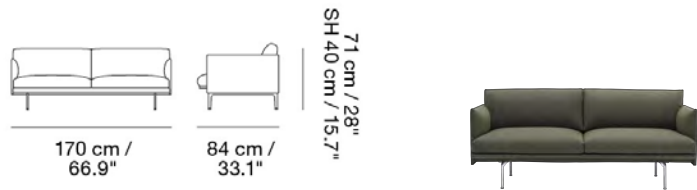

OUTLINE SOFA / 2-SEATER - POLISHED ALUMINUM BASE

Designed by Anderssen & Voll

The Outline Series adds new perspectives to the classic Scandinavian design sofas of the 1960's, marrying the ideals of simplicity and function into one. The Outline Series is clean and elegant on the outside with a deep seat and soft cushioning on its inside.

Our Power Outlet can be added to the Outline Sofa.

Material: Polished aluminum legs. Wood and steel construction. Cold foam filling.

Textile consumption for COM:

Textile Upholstery: 7,9 m / 8.6 yds

Leather Upholstery: 17,5 m² / 188.4 ft²

MADE-TO-ORDER INSPIRATION

ITEM NO.	COLOR	PRICE	MOQ	< MOQ FEE	START-UP FEE	LEAD TIME
67191 - 912	Balder 912	EUR 3.219,20	1	-	-	6 weeks
67192 - 990	Twill Weave 990	EUR 3.219,20	1	-	-	6 weeks
67220 - 723	Vidar 723	EUR 3.219,20	1	-	-	6 weeks
67217 - ROOT	Easy Leather - Root	EUR 3.846,10	1	-	-	6 weeks
67203 - BEIG	Refine Leather - Beige	EUR 4.472,90	1	-	-	6 weeks

MADE-TO-ORDER OPTIONS

ITEM NO.	COLOR	PRICE	MOQ	< MOQ FEE	START-UP FEE	LEAD TIME
67201	Vancouver - Color 4, 8, 10, 12, 13 & 14	EUR 2.592,40	1	-	-	8 weeks
67208	Remix - All Colors	EUR 2.592,40	1	-	-	6 weeks
67202	Fiord - All Colors	EUR 2.950,60	1	-	-	6 weeks
67207	Rime - All Colors	EUR 2.950,60	1	-	-	6 weeks
67205	Steelcut - All Colors	EUR 2.950,60	1	-	-	6 weeks
67204	Steelcut Trio - All Colors	EUR 2.950,60	1	-	-	6 weeks
67209	Clara - All Colors	EUR 2.950,60	1	-	-	6 weeks
67210	Canvas - All Colors	EUR 2.950,60	1	-	-	6 weeks
67206	Hallingdal - All Colors	EUR 3.129,70	1	-	-	6 weeks
67211	Divina - All Colors	EUR 3.129,70	1	-	-	6 weeks
67212	Divina MD - All Colors	EUR 3.129,70	1	-	-	6 weeks
67213	Divina Melange - All Colors	EUR 3.129,70	1	-	-	6 weeks
67191	Balder - All Colors	EUR 3.219,20	1	-	-	6 weeks
67192	Twill Weave - All Colors	EUR 3.219,20	1	-	-	6 weeks
67220	Vidar - All Colors	EUR 3.219,20	1	-	-	6 weeks
67216	Faux Leather* - All Colors	EUR 2.950,60	1	-	-	6 weeks
67217	Easy Leather - All Colors	EUR 3.846,10	1	-	-	6 weeks
67203	Refine Leather - All Colors	EUR 4.472,90	1	-	-	6 weeks
67214	Endure Leather - All Colors	EUR 5.148,10	1	-	-	6 weeks
67215	COM Textile	EUR 2.592,40	1	-	-	6-12 weeks
67219	COM Imitation Leather	EUR 2.950,60	1	-	-	6-12 weeks
67218	COM Leather	EUR 3.846,10	1	-	-	6-12 weeks
83061	Leather care set - Refine Leather	EUR 15,70	1	-	-	-
00338	Test Sample 1 Sofa - Textile	EUR 2.000,00	1	-	-	4 weeks
00339	Test Sample 1 Sofa - Leather	EUR 3.500,00	1	-	-	4 weeks

MUUTO