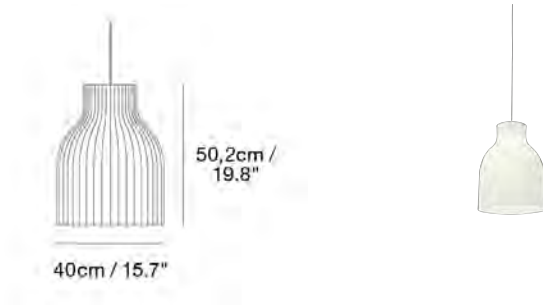

STRAND PENDANT LAMP / OPEN - Ø40

Designed by Benjamin Hubert

The design has soft, playful forms for a modern expression. Provides both diffused as well as direct lighting, the latter through its top and bottom opening. Made from a cocoon material, consisting of tiny strands that make a complex, intriguing structure.

Material: Cocoon resin on inner steel structure. PVC cord. Ceiling cap included. Bulb not included. Cord Length: 300 cm / 118.1"

READY-TO-SHIP OPTIONS

ITEM NO.	COLOR	PRICE
22451	White	EUR 353,70
24050	Ceiling Cap - White	EUR 13,40

MADE-TO-ORDER OPTIONS

ITEM NO.	COLOR	PRICE	MOQ	< MOQ FEE	START-UP FEE	LEAD TIME
22391	Spare Part - Ø 40 Suspension System	EUR 61,80	1	-	-	1-2 weeks

MUUTO