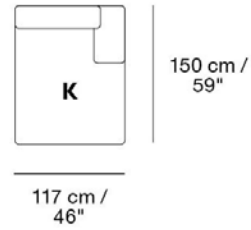

CONNECT MODULAR SOFA / RIGHT ARMREST LOUNGE (K)

Designed by Anderssen & Voll

A timeless modular sofa series with clear lines and precise proportions upholstered in a range of Kvadrat, Arve (not available in UK) or Nevotex textiles. The II modules provide numerous possibilities for creating the optimal shaped sofa setting or lounge area.

Please note that this product features an armrest on the right-hand side when facing the product from the front.

Material: Wood frame & cold foam filling.

Textile consumption for COM:
6,8 m / 7.4 yds

MADE-TO-ORDER OPTIONS

ITEM NO.	COLOR	PRICE	MOQ	< MOQ FEE	START-UP FEE	LEAD TIME
19131	Vancouver - Color 4, 8, 10, 12, 13 & 14	EUR 1.786,50	1	-	-	8 weeks
11511	Remix - All Colors	EUR 1.786,50	1	-	-	6 weeks
41011	Wooly - All Colors	EUR 1.786,50	1	-	-	6 weeks
98300	Fiord - All Colors	EUR 2.013,90	1	-	-	6 weeks
11591	Steelcut - All Colors	EUR 2.013,90	1	-	-	6 weeks
11551	Steelcut Trio - All Colors	EUR 2.013,90	1	-	-	6 weeks
19111	Rime - All Colors	EUR 2.013,90	1	-	-	6 weeks
11603	Clara - All Colors	EUR 2.013,90	1	-	-	6 weeks
98270	Canvas - All Colors	EUR 2.013,90	1	-	-	6 weeks
11631	Hallingdal - All Colors	EUR 2.103,50	1	-	-	6 weeks
20271	Divina - All Colors	EUR 2.103,50	1	-	-	6 weeks
19031	Divina MD - All Colors	EUR 2.103,50	1	-	-	6 weeks
19051	Divina Melange - All Colors	EUR 2.103,50	1	-	-	6 weeks
11571	COM Textile	EUR 1.786,50	1	-	-	6-12 weeks
00336	Test Sample 1 Connect Module	EUR 1.000,00	1	-	-	4 weeks