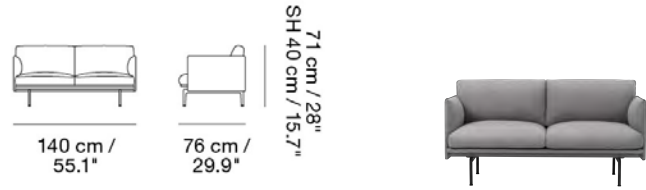

OUTLINE STUDIO SOFA / 140CM / 55.1" - BLACK BASE

Designed by Anderssen & Voll

Slimming down the elegant proportions of the Outline Chair into a studio version, allowing for the design to be implemented into smaller homes, hotel rooms, breakout areas and lobbies. Our Power Outlet can be added to the Outline Studio Sofa.

Material: Black powder coated aluminum legs. Wood and steel construction. Cold foam filling.

Textile consumption for COM:

Textile Upholstery: 6,2 m / 6.78 yds
Leather Upholstery: 13,8 m² / 148.54 ft²

MADE-TO-ORDER OPTIONS

ITEM NO.	COLOR	PRICE	MOQ	< MOQ FEE	START-UP FEE	LEAD TIME
26831	Vancouver - Color 4, 8, 10, 12, 13 & 14	EUR 2.103,50	1	-	-	8 weeks
26838	Remix - All Colors	EUR 2.103,50	1	-	-	6 weeks
26832	Fiord - All Colors	EUR 2.461,70	1	-	-	6 weeks
26837	Rime - All Colors	EUR 2.461,70	1	-	-	6 weeks
26835	Steelcut - All Colors	EUR 2.461,70	1	-	-	6 weeks
26834	Steelcut Trio - All Colors	EUR 2.461,70	1	-	-	6 weeks
26839	Clara - All Colors	EUR 2.461,70	1	-	-	6 weeks
26840	Canvas - All Colors	EUR 2.461,70	1	-	-	6 weeks
26836	Hallingdal - All Colors	EUR 2.592,40	1	-	-	6 weeks
26841	Divina - All Colors	EUR 2.592,40	1	-	-	6 weeks
26842	Divina MD - All Colors	EUR 2.592,40	1	-	-	6 weeks
26843	Divina Melange - All Colors	EUR 2.592,40	1	-	-	6 weeks
26852	Balder - All Colors	EUR 2.681,90	1	-	-	6 weeks
26853	Twill Weave - All Colors	EUR 2.681,90	1	-	-	6 weeks
26850	Vidar - All Colors	EUR 2.681,90	1	-	-	6 weeks
26846	Faux Leather* - All Colors	EUR 2.461,70	1	-	-	6 weeks
26847	Easy Leather - All Colors	EUR 3.129,70	1	-	-	6 weeks
26833	Refine Leather - All Colors	EUR 3.667,00	1	-	-	6 weeks
26844	Endure Leather - All Colors	EUR 4.293,80	1	-	-	6 weeks
26845	COM Textile	EUR 2.103,50	1	-	-	6-12 weeks
26849	COM Imitation Leather	EUR 2.461,70	1	-	-	6-12 weeks
26848	COM Leather	EUR 3.129,70	1	-	-	6-12 weeks
83061	Leather care set - Refine Leather	EUR 15,70	1	-	-	-
00338	Test Sample 1 Sofa - Textile	EUR 2.000,00	1	-	-	4 weeks
00339	Test Sample 1 Sofa - Leather	EUR 3.500,00	1	-	-	4 weeks