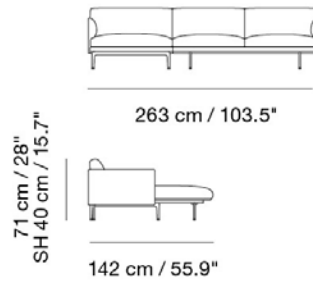

OUTLINE SOFA / CHAISE LONGUE - LEFT - POLISHED ALUMINUM BASE

Designed by Anderssen & Voll

The Outline Series adds new perspectives to the classic Scandinavian design sofas of the 1960's, marrying the ideals of simplicity and function into one. The Outline Series is clean and elegant on the outside with a deep seat and soft cushioning on its inside. Modules cannot be purchased separately. Our Power Outlet can be added to the Outline Sofa.

Please note that this product features a chaise longue element on the left-hand side when facing the product from the front.

Material: Polished aluminum legs. Wood and steel construction. Cold foam filling.

Textile consumption for COM:

Textile Upholstery: 11,9 m / 13.1 yds

Leather Upholstery: 25,1 m² / 270.2 ft²

MADE-TO-ORDER OPTIONS

ITEM NO.	COLOR	PRICE	MOQ	< MOQ FEE	START-UP FEE	LEAD TIME
67401	Vancouver - Color 4, 8, 10, 12, 13 & 14	EUR 4.114,70	1	-	-	8 weeks
67411	Remix - All Colors	EUR 4.114,70	1	-	-	6 weeks
67403	Fiord - All Colors	EUR 4.472,90	1	-	-	6 weeks
67407	Steelcut - All Colors	EUR 4.472,90	1	-	-	6 weeks
67413	Clara - All Colors	EUR 4.472,90	1	-	-	6 weeks
67415	Canvas - All Colors	EUR 4.472,90	1	-	-	6 weeks
67409	Hallingdal - All Colors	EUR 4.741,50	1	-	-	6 weeks
67417	Divina - All Colors	EUR 4.741,50	1	-	-	6 weeks
67419	Divina MD - All Colors	EUR 4.741,50	1	-	-	6 weeks
67421	Divina Melange - All Colors	EUR 4.741,50	1	-	-	6 weeks
67437	Balder - All Colors	EUR 5.058,50	1	-	-	6 weeks
67439	Twill Weave - All Colors	EUR 5.058,50	1	-	-	6 weeks
67435	Vidar - All Colors	EUR 5.058,50	1	-	-	6 weeks
67427	Faux Leather* - All Colors	EUR 4.472,90	1	-	-	6 weeks
67425	Easy Leather - All Colors	EUR 5.954,00	1	-	-	6 weeks
67405	Refine Leather - All Colors	EUR 6.442,90	1	-	-	6 weeks
67423	Endure Leather - All Colors	EUR 7.696,60	1	-	-	6 weeks
67429	COM Textile	EUR 4.114,70	1	-	-	6-12 weeks
67431	COM Imitation Leather	EUR 4.472,90	1	-	-	6-12 weeks
67433	COM Leather	EUR 5.954,00	1	-	-	6-12 weeks
83061	Leather care set - Refine Leather	EUR 15,70	1	-	-	-
00338	Test Sample 1 Sofa - Textile	EUR 2.000,00	1	-	-	4 weeks
00339	Test Sample 1 Sofa - Leather	EUR 3.500,00	1	-	-	4 weeks

MUUTO