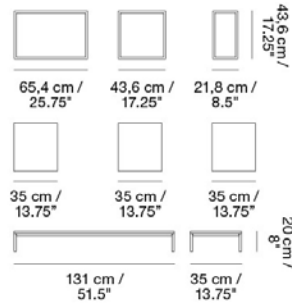

STACKED STORAGE SYSTEM / 2.0

Designed by Julien De Smedt

A storage solution with endless possibilities. The modules can be arranged to create storage walls, room dividers or side tables. Modules with backboards come with brackets for wall mounting. A Stacked Podium is tested to withstand a maximum weight of 300 kg. Two matching clips included with each module except oak that comes with light grey clips. The modules should always be connected with Stacked Clips or be wall-mounted.

Material: PU lacquered MDF or oak veneer.

READY-TO-SHIP OPTIONS

ITEM NO.	COLOR	PRICE
15602	Small - Open - White	EUR 115,50
15622	Small - Open - Grey	EUR 115,50
15632	Small - Open - Light Grey	EUR 115,50
15766	Small - Open - Midnight Blue	EUR 115,50
15612	Small - Open - Oak	EUR 124,50
15607	Small - Backboard - White	EUR 120,90
15627	Small - Backboard - Grey	EUR 120,90
15637	Small - Backboard - Light Grey	EUR 120,90
15769	Small - Backboard - Midnight Blue	EUR 120,90
15617	Small - Backboard - Oak	EUR 133,40
15601	Medium - Open - White	EUR 142,40
15621	Medium - Open - Grey	EUR 142,40
15631	Medium - Open - Light Grey	EUR 142,40
15765	Medium - Open - Midnight Blue	EUR 142,40
15611	Medium - Open - Oak	EUR 156,70
15606	Medium - Backboard - White	EUR 156,70
15626	Medium - Backboard - Grey	EUR 156,70
15636	Medium - Backboard - Light Grey	EUR 156,70
15768	Medium - Backboard - Midnight Blue	EUR 156,70
15616	Medium - Backboard - Oak	EUR 169,20
15670	Medium - Backboard - Oak/Light Grey	EUR 169,20
15673	Medium - Backboard - Oak/Dusty Green	EUR 169,20
15660	Medium - With door - White	EUR 178,20
15662	Medium - With door - Grey	EUR 178,20
15663	Medium - With door - Light Grey	EUR 178,20
15770	Medium - With door - Midnight Blue	EUR 178,20
15661	Medium - With door - Oak	EUR 196,10
15600	Large - Open - White	EUR 169,20
15620	Large - Open - Grey	EUR 169,20
15630	Large - Open - Light Grey	EUR 169,20
15764	Large - Open - Midnight Blue	EUR 169,20
15610	Large - Open - Oak	EUR 178,20
15605	Large - Backboard - White	EUR 178,20
15625	Large - Backboard - Grey	EUR 178,20
15635	Large - Backboard - Light Grey	EUR 178,20
15767	Large - Backboard - Midnight Blue	EUR 178,20
15615	Large - Backboard - Oak	EUR 196,10
15650	Podium - White	EUR 231,90
15652	Podium - Grey	EUR 231,90
15653	Podium - Light Grey	EUR 231,90
15771	Podium - Midnight Blue	EUR 231,90
15651	Podium - Oak	EUR 231,90