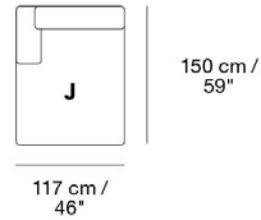

CONNECT MODULAR SOFA / LEFT ARMREST LOUNGE (J)

Designed by Anderssen & Voll

A timeless modular sofa series with clear lines and precise proportions upholstered in a range of Kvadrat, Arve (not available in UK) or Nevotex textiles. The II modules provide numerous possibilities for creating the optimal shaped sofa setting or lounge area.

Please note that this product features an armrest on the left-hand side when facing the product from the front.

Material: Wood frame & cold foam filling.

Textile consumption for COM:
6,8 m / 7.4 yds

READY-TO-SHIP OPTIONS

ITEM NO.	COLOR	PRICE
41010 - 1007_NAVY	Wooly 1007 ***	EUR 1.786,50

MADE-TO-ORDER OPTIONS

ITEM NO.	COLOR	PRICE	MOQ	< MOQ FEE	START-UP FEE	LEAD TIME
19130	Vancouver - Color 4, 8, 10, 12, 13 & 14	EUR 1.786,50	1	-	-	8 weeks
11510	Remix - All Colors	EUR 1.786,50	1	-	-	6 weeks
41010	Wooly - All Colors	EUR 1.786,50	1	-	-	6 weeks
98299	Fiord - All Colors	EUR 2.013,90	1	-	-	6 weeks
11590	Steelcut - All Colors	EUR 2.013,90	1	-	-	6 weeks
11550	Steelcut Trio - All Colors	EUR 2.013,90	1	-	-	6 weeks
19110	Rime - All Colors	EUR 2.013,90	1	-	-	6 weeks
11602	Clara - All Colors	EUR 2.013,90	1	-	-	6 weeks
98269	Canvas - All Colors	EUR 2.013,90	1	-	-	6 weeks
11630	Hallingdal - All Colors	EUR 2.103,50	1	-	-	6 weeks
20270	Divina - All Colors	EUR 2.103,50	1	-	-	6 weeks
19030	Divina MD - All Colors	EUR 2.103,50	1	-	-	6 weeks
19050	Divina Melange - All Colors	EUR 2.103,50	1	-	-	6 weeks
11570	COM Textile	EUR 1.786,50	1	-	-	6-12 weeks
00336	Test Sample 1 Connect Module	EUR 1.000,00	1	-	-	4 weeks