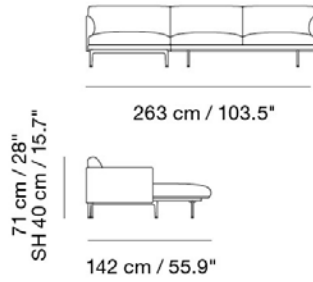

OUTLINE SOFA / CHAISE LONGUE - LEFT - BLACK BASE

Designed by Anderssen & Voll

The Outline Series adds new perspectives to the classic Scandinavian design sofas of the 1960's, marrying the ideals of simplicity and function into one. The Outline Series is clean and elegant on the outside with a deep seat and soft cushioning on its inside. Modules cannot be purchased separately. Our Power Outlet can be added to the Outline Sofa.

Please note that this product features a chaise longue element on the left-hand side when facing the product from the front.

Material: Black powder coated aluminum legs. Wood and steel construction. Cold foam filling.

Textile consumption for COM:

Textile Upholstery: 11,9 m / 13.1 yds

Leather Upholstery: 25,1 m² / 270.2 ft²

MADE-TO-ORDER OPTIONS

ITEM NO.	COLOR	PRICE	MOQ	< MOQ FEE	START-UP FEE	LEAD TIME
27601	Vancouver - Color 4, 8, 10, 12, 13 & 14	EUR 3.935,60	1	-	-	8 weeks
27671	Remix - All Colors	EUR 3.935,60	1	-	-	6 weeks
27611	Fiord - All Colors	EUR 4.293,80	1	-	-	6 weeks
27641	Steelcut - All Colors	EUR 4.293,80	1	-	-	6 weeks
27681	Clara - All Colors	EUR 4.293,80	1	-	-	6 weeks
27691	Canvas - All Colors	EUR 4.293,80	1	-	-	6 weeks
27651	Hallingdal - All Colors	EUR 4.562,40	1	-	-	6 weeks
27701	Divina - All Colors	EUR 4.562,40	1	-	-	6 weeks
27711	Divina MD - All Colors	EUR 4.562,40	1	-	-	6 weeks
27721	Divina Melange - All Colors	EUR 4.562,40	1	-	-	6 weeks
27795	Balder - All Colors	EUR 4.879,40	1	-	-	6 weeks
27797	Twill Weave - All Colors	EUR 4.879,40	1	-	-	6 weeks
27783	Vidar - All Colors	EUR 4.879,40	1	-	-	6 weeks
27751	Faux Leather* - All Colors	EUR 4.293,80	1	-	-	6 weeks
27741	Easy Leather - All Colors	EUR 5.774,90	1	-	-	6 weeks
27621	Refine Leather - All Colors	EUR 6.263,80	1	-	-	6 weeks
27731	Endure Leather - All Colors	EUR 7.517,50	1	-	-	6 weeks
27761	COM Textile	EUR 3.935,60	1	-	-	6-12 weeks
27771	COM Imitation Leather	EUR 4.293,80	1	-	-	6-12 weeks
27781	COM Leather	EUR 5.774,90	1	-	-	6-12 weeks
83061	Leather care set - Refine Leather	EUR 15,70	1	-	-	-
00338	Test Sample 1 Sofa - Textile	EUR 2.000,00	1	-	-	4 weeks
00339	Test Sample 1 Sofa - Leather	EUR 3.500,00	1	-	-	4 weeks