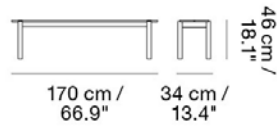

LINEAR WOOD BENCH / 170 X 34 CM / 67 X 13.4"

Designed by Thomas Bentzen

A simple and elegant wood bench in a modern form language with understated details for a long-lasting expression. The Linear Wood Bench is for indoor use only.

Material: Seat in laquered oak veneer with solid oak legs.

READY-TO-SHIP OPTIONS

ITEM NO.	COLOR	PRICE
30920	Oak	EUR 622,40

MUUTO