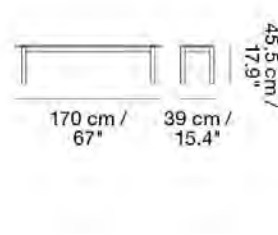

LINEAR STEEL BENCH / 170 X 34 CM / 66.9 X 15.4"

Designed by Thomas Bentzen

A simple and elegant bench in lacquered steel for outdoor use in a modern form language with understated details for a long-lasting expression.

Material: Powder coated steel in Black, Off-White, Burnt Orange or Dark Green.

READY-TO-SHIP OPTIONS

ITEM NO.	COLOR	PRICE
39905	Black - 170cm / 66.9"	EUR 604,40
39906	Off-White - 170cm / 66.9"	EUR 604,40
39907	Dark Green - 170cm / 66.9"	EUR 604,40
39908	Burnt Orange - 170cm / 66.9"	EUR 604,40

MUUTO