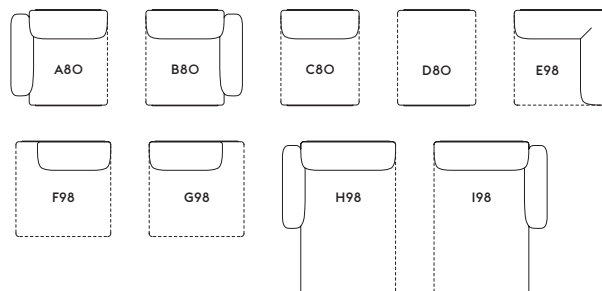

IN SITU MODULAR SOFA—ORDER GUIDE

A grand modular sofa that can be tailored to your exact needs with its modular elements hidden through the subtle detailing of the frame's front profile, paired with deep comfort and a soft seat.

With the In Situ Modular Sofa, you can choose between any of the 30 predesigned configurations on the following pages or create your own configuration, following the guidelines below.

Create your own In Situ Configuration

1. SEATING MODULES

Find the seating modules of your desired configuration and add the item numbers of the desired textile separately to your order.

You can only connect modules to the open sides and end of the modules, illustrated here with dotted lines. An In Situ configuration must always have one of the following seating modules at each end: Armrest Module (A80, B80, H98 or I98), Ottoman Module (D80) or Open-Ended Module (F98 or G98).

The Ottoman Module (D80) can only be used in extension of Open-Ended Modules (F98 or G98) or as the only free-standing I-Seater configuration possible to build.