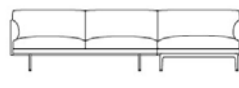

OUTLINE SOFA / CHAISE LONGUE - RIGHT - BLACK BASE

Designed by Anderssen & Voll

The Outline Series adds new perspectives to the classic Scandinavian design sofas of the 1960's, marrying the ideals of simplicity and function into one. The Outline Series is clean and elegant on the outside with a deep seat and soft cushioning on its inside. Modules cannot be purchased separately. Our Power Outlet can be added to the Outline Sofa.

Please note that this product features a chaise longue element on the right-hand side when facing the product from the front.

Material: Black powder coated aluminum legs. Wood and steel construction. Cold foam filling.

Textile consumption for COM:

Textile Upholstery: 11,9 m / 13.1 yds

Leather Upholstery: 25,1 m² / 270.2 ft²

263 cm / 103.5"