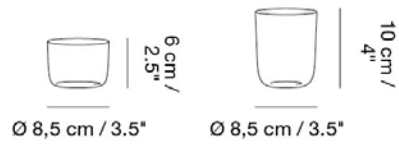

CORKY / GLASSES - SET OF 4

Designed by Andreas Engesvik

The carafe's oversized details play with the conventional bottle shape. The simple yet characteristic design makes it ideal as a water jug or wine carafe and the large opening makes it easy to clean. Glasses are sold in sets of 4.

Material: Glass

READY-TO-SHIP OPTIONS

ITEM NO.	COLOR	PRICE
10052	Glasses - Low - Clear	EUR 34,90
10055	Glasses - Low - Grey	EUR 34,90
10053	Glasses - Tall - Clear	EUR 43,90
10056	Glasses - Tall - Grey	EUR 43,90

MUUTO