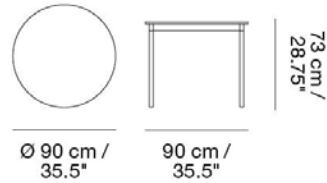

BASE TABLE / Ø 90 CM / 35.4"

Designed by Mika Tolvanen

The frame is made from extruded aluminum, painted with an acrylic paint initially developed for outdoor interiors and building facades. Organize and manage cords and wires with our Cable Management. Our Power Outlet can be added to the Base Table.

Made-to-order: Laminate with ABS or plywood edge in black or white. Linoleum with plywood edge in black. Nanolaminate finish in either black or white. Bases available in black or white.

Material: Frame and legs in extruded aluminum. Table top in plywood with either laminate, linoleum or oak veneer surface with plywood edge or chipboard with laminate surface and ABS edges.

MADE-TO-ORDER OPTIONS

ITEM NO.	COLOR	PRICE	MOQ	< MOQ FEE	START-UP FEE	LEAD TIME
64061	White Laminate/ABS/White	EUR 810,40	1	-	-	6 weeks
64062	White Laminate/ABS/Black	EUR 810,40	1	-	-	6 weeks
64063	Black Laminate/ABS/White	EUR 810,40	1	-	-	6 weeks
64064	Black Laminate/ABS/Black	EUR 810,40	1	-	-	6 weeks
64065	White Laminate/Plywood/White	EUR 819,40	1	-	-	6 weeks
64066	White Laminate/Plywood/Black	EUR 819,40	1	-	-	6 weeks
64067	Black Laminate/Plywood/White	EUR 819,40	1	-	-	6 weeks
64068	Black Laminate/Plywood/Black	EUR 819,40	1	-	-	6 weeks
64069	Black Linoleum/Plywood/White	EUR 894,60	1	-	-	6 weeks
64070	Black Linoleum/Plywood/Black	EUR 894,60	1	-	-	6 weeks
64071	Oak Veneer/Plywood/White	EUR 939,40	1	-	-	6 weeks
64072	Oak Veneer/Plywood/Black	EUR 939,40	1	-	-	6 weeks
64073	White Nanolaminate/Plywood/White	EUR 1.070,10	1	-	-	6 weeks
64074	White Nanolaminate/Plywood/Black	EUR 1.070,10	1	-	-	6 weeks
64075	Black Nanolaminate/Plywood/White	EUR 1.070,10	1	-	-	6 weeks
64076	Black Nanolaminate/Plywood/Black	EUR 1.070,10	1	-	-	6 weeks