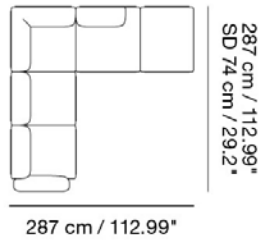

IN SITU MODULAR SOFA / CORNER - CONFIGURATION 3

Designed by Anderssen & Voll

Kindly note that the Ready-To-Ship options with Frame Configuration and Modules include frame sections, seating modules (A8O + C8O + E98 + G98 + D8O) and linking brackets for the sofa.

Please note that if you want to order this configuration in a different textile option and/or other seating modules, you must order the Made-To-Order Frame Configuration, listed below, along with the desired seating modules in the selected textile.

Material: Frame in powder coated steel. Modules in a wood construction with foam, wadding and fiberballs. Upholstered in textile.

READY-TO-SHIP OPTIONS

ITEM NO.	COLOR	PRICE
41953 - 80	Frame Configuration & Modules - Ocean 80	EUR 5.426,60
41923 - 12	Frame Configuration & Modules - Clay 12	EUR 6.673,10

MADE-TO-ORDER OPTIONS

ITEM NO.	COLOR	PRICE	MOQ	< MOQ FEE	START-UP FEE	LEAD TIME
41802	Frame Configuration - Black	EUR 337,60	1	-	-	6 weeks