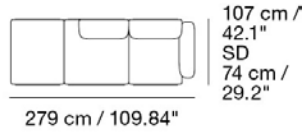

IN SITU MODULAR SOFA / 3-SEATER - CONFIGURATION 4

Designed by Anderssen & Voll

Kindly note that the Ready-To-Ship options with Frame Configuration and Modules include frame sections, seating modules (D8O + F98 + B8O) and linking brackets for the sofa.

Please note that if you want to order this configuration in a different textile option and/or other seating modules, you must order the Made-To-Order Frame Configuration, listed below, along with the desired seating modules in the selected textile.

Material: Frame in powder coated steel. Modules in a wood construction with foam, wadding and fiberballs. Upholstered in textile.

READY-TO-SHIP OPTIONS

ITEM NO.	COLOR	PRICE
41940 - 80	Frame Configuration & Modules - Ocean 80	EUR 2.971,20
41910 - 12	Frame Configuration & Modules - Clay 12	EUR 3.590,90

MADE-TO-ORDER OPTIONS

ITEM NO.	COLOR	PRICE	MOQ	< MOQ FEE	START-UP FEE	LEAD TIME
41653	Frame Configuration - Black	EUR 201,50	1	-	-	6 weeks

MUUTO