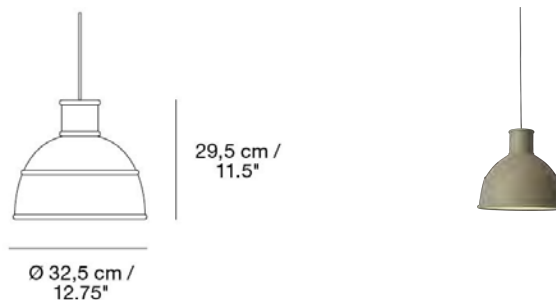

UNFOLD PENDANT LAMP

Designed by Form Us With Love

With a warm and modern appearance, the choice of soft silicone rubber material and the huge variety of in-stock colors make the Unfold an affordable design lamp suitable for multiple settings.

Material: Silicone socket & PVC cord. White ceiling cap included.
Bulb not included. E27 max 60W. Cord Length: 350 cm / 137.75"

READY-TO-SHIP OPTIONS

ITEM NO.	COLOR	PRICE
14200	Dark Grey	EUR 156,70
14201	Black	EUR 156,70
14202	Yellow	EUR 156,70
14203	Light Grey	EUR 156,70
14204	Green	EUR 156,70
14205	Orange	EUR 156,70
14206	Dusty Red	EUR 156,70
14207	White	EUR 156,70
14208	Mustard	EUR 156,70
14209	Terracotta	EUR 156,70
14210	Nude	EUR 156,70
14211	Olive	EUR 156,70
09017	Beige-Green	EUR 156,70
09018	Burgundy	EUR 156,70
09016	Clay Brown	EUR 156,70
24050	Ceiling Cap - White	EUR 13,40

MADE-TO-ORDER OPTIONS

ITEM NO.	COLOR	PRICE	MOQ	< MOQ FEE	START-UP FEE	LEAD TIME
12295	Extra cord per linear meter - Beige-Green	EUR 2,50	1	-	-	-
12285	Extra cord per linear meter - Black	EUR 2,50	1	-	-	-
12297	Extra cord per linear meter - Burgundy	EUR 2,50	1	-	-	-
12294	Extra cord per linear meter - Clay Brown	EUR 2,50	1	-	-	-
12280	Extra cord per linear meter - Dark Grey	EUR 2,50	1	-	-	-
12288	Extra cord per linear meter - Light Grey	EUR 2,50	1	-	-	-
12290	Extra cord per linear meter - Mustard	EUR 2,50	1	-	-	-
12292	Extra cord per linear meter - Nude	EUR 2,50	1	-	-	-
12293	Extra cord per linear meter - Olive	EUR 2,50	1	-	-	-
12289	Extra cord per linear meter - Orange	EUR 2,50	1	-	-	-
12291	Extra cord per linear meter - Terracotta	EUR 2,50	1	-	-	-
12281	Extra cord per linear meter - White	EUR 2,50	1	-	-	-
12282	Extra cord per linear meter - Yellow	EUR 2,50	1	-	-	-
12298	Extra cord per linear meter - Green	EUR 2,50	1	-	-	-
12299	Extra cord per linear meter - Dusty Red	EUR 2,50	1	-	-	-

MUUTO