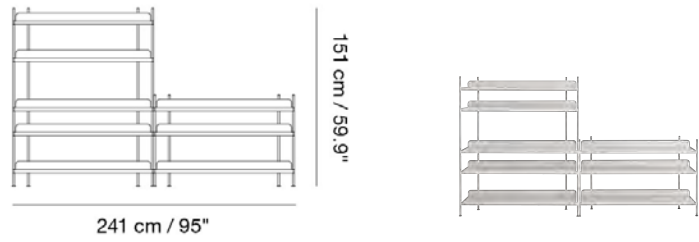

COMPILE SHELVING SYSTEM / CONFIGURATION 7

Designed by Cecilie Manz

A contemporary take on the classic shelving system. Compile consists of a shelf and three heights of dividing tubes. Arrange the shelves and tubes as you please or order from the prearranged configurations.

Material: Powder coated steel

READY-TO-SHIP OPTIONS

ITEM NO.	COLOR	PRICE
50080	Black	EUR 1.607,40
50081	Grey	EUR 1.607,40
50082	White	EUR 1.607,40