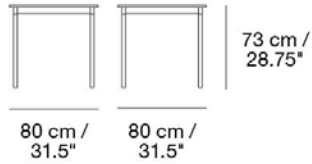

BASE TABLE / 80 X 80 CM / 31.5 X 31.5"

Designed by Mika Tolvanen

The frame is made from extruded aluminum, painted with an acrylic paint initially developed for outdoor interiors and building facades.

Organize and manage cords and wires with our Cable Management. Our Power Outlet can be added to the Base Table.

Made-to-order: Laminate with ABS or plywood edge in black or white. Linoleum with plywood edge in black. Nanolaminat finish in either black or white. Bases available in black or white.

Material: Frame and legs in extruded aluminum. Table top in plywood with either laminate, linoleum or oak veneer surface with plywood edge or chipboard with laminate surface and ABS edges.

MADE-TO-ORDER OPTIONS

ITEM NO.	COLOR	PRICE	MOQ	< MOQ FEE	START-UP FEE	LEAD TIME
64141	White Laminate/ABS/White	EUR 778,20	1	-	-	6 weeks
64142	White Laminate/ABS/Black	EUR 778,20	1	-	-	6 weeks
64143	Black Laminate/ABS/White	EUR 778,20	1	-	-	6 weeks
64144	Black Laminate/ABS/Black	EUR 778,20	1	-	-	6 weeks
64145	White Laminate/Plywood/White	EUR 792,50	1	-	-	6 weeks
64146	White Laminate/Plywood/Black	EUR 792,50	1	-	-	6 weeks
64147	Black Laminate/Plywood/White	EUR 792,50	1	-	-	6 weeks
64148	Black Laminate/Plywood/Black	EUR 792,50	1	-	-	6 weeks
64149	Black Linoleum/Plywood/White	EUR 805,00	1	-	-	6 weeks
64150	Black Linoleum/Plywood/Black	EUR 805,00	1	-	-	6 weeks
64151	Oak Veneer/Plywood/White	EUR 819,40	1	-	-	6 weeks
64152	Oak Veneer/Plywood/Black	EUR 819,40	1	-	-	6 weeks
64153	White Nanolaminat/Plywood/White	EUR 1.028,90	1	-	-	6 weeks
64154	White Nanolaminat/Plywood/Black	EUR 1.028,90	1	-	-	6 weeks
64155	Black Nanolaminat/Plywood/White	EUR 1.028,90	1	-	-	6 weeks
64156	Black Nanolaminat/Plywood/Black	EUR 1.028,90	1	-	-	6 weeks

MUUTO