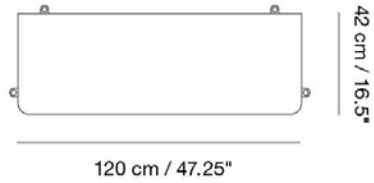

COMPILE SHELVING SYSTEM / SHELF

Designed by Cecilie Manz

A contemporary take on the classic shelving system. Compile consists of a shelf and three heights of dividing tubes. Arrange the shelves and tubes as you please or order from the prearranged configurations.

Material: Powder coated steel

READY-TO-SHIP OPTIONS

ITEM NO.	COLOR	PRICE
50001	White	EUR 178,20
50002	Grey	EUR 178,20
50003	Black	EUR 178,20