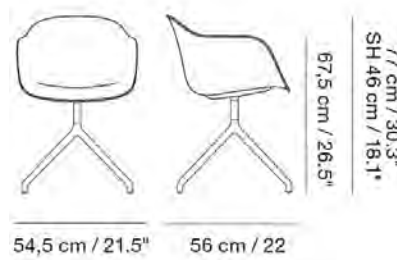

Textile consumption for COM:

Textile Upholstery: 1,2 m / 1.32 yds

Leather Upholstery: 2,2 m² / 23.7 ft²

MADE-TO-ORDER INSPIRATION

ITEM NO.	COLOR	PRICE	MOQ	< MOQ FEE	START-UP FEE	LEAD TIME
55190 - WHIT_432	Balder 432 - Natural White/White	EUR 652,80	1	-	-	5 weeks