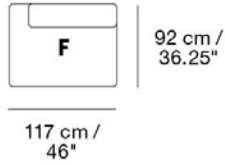

CONNECT MODULAR SOFA / LEFT OPEN-ENDED (F)

Designed by Anderssen & Voll

A timeless modular sofa series with clear lines and precise proportions upholstered in a range of Kvadrat, Arve (not available in UK) or Nevotex textiles. The II modules provide numerous possibilities for creating the optimal shaped sofa setting or lounge area.

Please note that this product features an open end on the left-hand side when facing the product from the front.

Material: Wood frame & cold foam filling.

Textile consumption for COM:
5,1 m / 5.6 yds

READY-TO-SHIP OPTIONS

ITEM NO.	COLOR	PRICE
19126 - 13	Vancouver 13	EUR 1.145,30
11506 - 123	Remix 123	EUR 1.145,30

MADE-TO-ORDER OPTIONS

ITEM NO.	COLOR	PRICE	MOQ	< MOQ FEE	START-UP FEE	LEAD TIME
19126	Vancouver - Color 4, 8, 10, 12 & 14	EUR 1.145,30	1	-	-	8 weeks
11506	Remix - All Colors	EUR 1.145,30	1	-	-	6 weeks
41006	Wooly - All Colors	EUR 1.145,30	1	-	-	6 weeks
98295	Fiord - All Colors	EUR 1.369,20	1	-	-	6 weeks
11586	Steelcut - All Colors	EUR 1.369,20	1	-	-	6 weeks
11546	Steelcut Trio - All Colors	EUR 1.369,20	1	-	-	6 weeks
19106	Rime - All Colors	EUR 1.369,20	1	-	-	6 weeks
11597	Clara - All Colors	EUR 1.369,20	1	-	-	6 weeks
98265	Canvas - All Colors	EUR 1.369,20	1	-	-	6 weeks
11626	Hallingdal - All Colors	EUR 1.414,00	1	-	-	6 weeks
20266	Divina - All Colors	EUR 1.414,00	1	-	-	6 weeks
19026	Divina MD - All Colors	EUR 1.414,00	1	-	-	6 weeks
19046	Divina Melange - All Colors	EUR 1.414,00	1	-	-	6 weeks
11566	COM Textile	EUR 1.145,30	1	-	-	6-12 weeks
00336	Test Sample 1 Connect Module	EUR 1.000,00	1	-	-	4 weeks