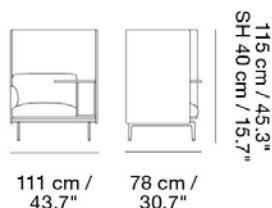

OUTLINE HIGHBACK WORK / RIGHT - POLISHED ALUMINUM BASE

Designed by Anderssen & Voll

Designed for the needs of the modern workplace, the Outline Highback Work combines a soft, deep seat and simple lines with the highback element, work desk and storage room, creating a private sphere within the room. Here in a higher seat height for workplace environments and hospitality settings. Our Power Outlet can be added to the Outline Sofa.

Please note that this product features a table and storage element on the right-hand side when facing the product from the front.

Material: Polished aluminum legs. Wood and steel construction. Cold foam filling. Table unit is made from robust and organic through-dyed MDF board with matt lacquer.

Textile Upholstery: 7,7 m / 8.43 yds

Leather Upholstery: 15.8 m² / 170.12 ft²

MADE-TO-ORDER OPTIONS

ITEM NO.	COLOR	PRICE	MOQ	< MOQ FEE	START-UP FEE	LEAD TIME
68002	Vancouver - Color 4, 8, 10, 12, 13 & 14	EUR 3.398,30	1	-	-	8 weeks
68016	Remix - All Colors	EUR 3.398,30	1	-	-	6 weeks
68014	Rime - All Colors	EUR 3.667,00	1	-	-	6 weeks
68004	Fiord - All Colors	EUR 3.667,00	1	-	-	6 weeks
68010	Steelcut - All Colors	EUR 3.667,00	1	-	-	6 weeks
68008	Steelcut Trio - All Colors	EUR 3.667,00	1	-	-	6 weeks
68018	Clara - All Colors	EUR 3.667,00	1	-	-	6 weeks
68020	Canvas - All Colors	EUR 3.667,00	1	-	-	6 weeks
68012	Hallingdal - All Colors	EUR 4.025,20	1	-	-	6 weeks
68022	Divina - All Colors	EUR 4.025,20	1	-	-	6 weeks
68024	Divina MD - All Colors	EUR 4.025,20	1	-	-	6 weeks
68026	Divina Melange	EUR 4.025,20	1	-	-	6 weeks
68201	Balder - All Colors	EUR 4.114,70	1	-	-	6 weeks
68203	Twill Weave - All Colors	EUR 4.114,70	1	-	-	6 weeks
68040	Vidar - All Colors	EUR 4.114,70	1	-	-	6 weeks
68032	Faux Leather* - All Colors	EUR 3.667,00	1	-	-	6 weeks
68034	Easy Leather - All Colors	EUR 5.237,60	1	-	-	6 weeks
68006	Refine Leather - All Colors	EUR 5.954,00	1	-	-	6 weeks
68028	Endure Leather - All Colors	EUR 6.401,80	1	-	-	6 weeks
68030	COM Textile	EUR 3.398,30	1	-	-	6-12 weeks
68038	COM Imitation Leather	EUR 3.667,00	1	-	-	6-12 weeks
68036	COM Leather	EUR 5.237,60	1	-	-	6-12 weeks
83061	Leather care set - Refine Leather	EUR 15,70	1	-	-	-