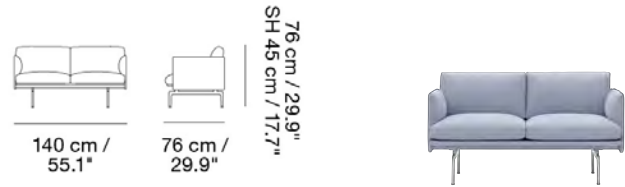

OUTLINE STUDIO SOFA / 140CM / 55.1" - POLISHED ALUMINUM BASE - SH: 45CM / 17.7"

Designed by Anderssen & Voll

Slimming down the elegant proportions of the Outline Sofa into a studio version, allowing for the design to be implemented into compact homes, hotel rooms, breakout areas and lobbies. Here in a higher seat height for workplace environments and hospitality settings. Our Power Outlet can be added to the Outline Studio Sofa.

Material: Polished aluminum legs. Wood and steel construction. Cold foam filling.

Textile consumption for COM:

Textile Upholstery: 6,2 m / 6.78 yds
Leather Upholstery: 13,8 m² / 148.54 ft²

MADE-TO-ORDER OPTIONS

ITEM NO.	COLOR	PRICE	MOQ	< MOQ FEE	START-UP FEE	LEAD TIME
73326	Vancouver - Color 4, 8, 10, 12, 13 & 14	EUR 2.282,60	1	-	-	8 weeks
73333	Remix - All Colors	EUR 2.282,60	1	-	-	6 weeks
73332	Rime - All Colors	EUR 2.640,80	1	-	-	6 weeks
73327	Fiord - All Colors	EUR 2.640,80	1	-	-	6 weeks
73330	Steelcut - All Colors	EUR 2.640,80	1	-	-	6 weeks
73329	Steelcut Trio - All Colors	EUR 2.640,80	1	-	-	6 weeks
73334	Clara - All Colors	EUR 2.640,80	1	-	-	6 weeks
73335	Canvas - All Colors	EUR 2.640,80	1	-	-	6 weeks
73331	Hallingdal - All Colors	EUR 2.771,50	1	-	-	6 weeks
73336	Divina - All Colors	EUR 2.771,50	1	-	-	6 weeks
73337	Divina MD - All Colors	EUR 2.771,50	1	-	-	6 weeks
73338	Divina Melange - All Colors	EUR 2.771,50	1	-	-	6 weeks
73346	Balder - All Colors	EUR 2.861,00	1	-	-	6 weeks
73347	Twill Weave - All Colors	EUR 2.861,00	1	-	-	6 weeks
73345	Vidar - All Colors	EUR 2.861,00	1	-	-	6 weeks
73341	Faux Leather* - All Colors	EUR 2.640,80	1	-	-	6 weeks
73342	Easy Leather - All Colors	EUR 3.308,80	1	-	-	6 weeks
73328	Refine Leather - All Colors	EUR 3.846,10	1	-	-	6 weeks
73339	Endure Leather - All Colors	EUR 4.472,90	1	-	-	6 weeks
73340	COM Textile	EUR 2.282,60	1	-	-	6-12 weeks
73344	COM Imitation Leather	EUR 2.640,80	1	-	-	6-12 weeks
73343	COM Leather	EUR 3.308,80	1	-	-	6-12 weeks
83061	Leather care set - Refine Leather	EUR 15,70	1	-	-	-
00338	Test Sample 1 Sofa - Textile	EUR 2.000,00	1	-	-	4 weeks
00339	Test Sample 1 Sofa - Leather	EUR 3.500,00	1	-	-	4 weeks