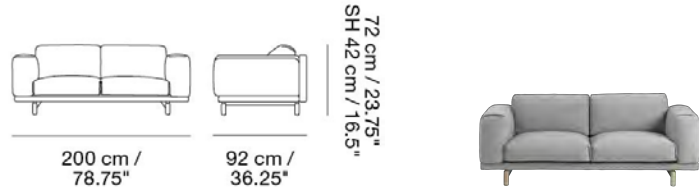

REST SOFA / 2-SEATER

Designed by Anderssen & Voll

With its modern curves and inviting shape, the Rest Sofa brings a new perspective to the traditional sofa through its soft seat and subtle detailing for a timeless yet comfortable design.

Our Power Outlet can be added to the Rest Sofa.

Material: Steel base, wood frame & oak legs, cold foam & feather filling. Textiles from Arve (not available in UK), Nevotex or Kvadrat.

Textile consumption for COM:

10,5 m / 12.5 yds

READY-TO-SHIP OPTIONS

ITEM NO.	COLOR	PRICE
10017 - 13	Vancouver 13	EUR 2.681,90
10011 - 163	Remix 163	EUR 2.681,90
10262 - 1042_GRAP	Wooly 1042	EUR 2.681,90
10262 - 2256_IVOR	Wooly 2256	EUR 2.681,90
10012 - 133	Steelcut Trio 133	EUR 3.129,70
10013 - 457	Hallingdal 457	EUR 3.219,20
10263 - 554	Vidar 554	EUR 3.577,40

MADE-TO-ORDER OPTIONS

ITEM NO.	COLOR	PRICE	MOQ	< MOQ FEE	START-UP FEE	LEAD TIME
10017	Vancouver - Color 4, 8, 10, 12 & 14	EUR 2.681,90	1	-	-	8 weeks
10262	Wooly - All Colors	EUR 2.681,90	1	-	-	6 weeks
10011	Remix - All Colors	EUR 2.681,90	1	-	-	6 weeks
10262	Wooly - All Colors	EUR 2.681,90	1	-	-	6 weeks
10261	Fiord - All Colors	EUR 3.129,70	1	-	-	6 weeks
10014	Steelcut - All Colors	EUR 3.129,70	1	-	-	6 weeks
10012	Steelcut Trio - All Colors	EUR 3.129,70	1	-	-	6 weeks
10010	Rime - All Colors	EUR 3.129,70	1	-	-	6 weeks
10013	Hallingdal - All Colors	EUR 3.219,20	1	-	-	6 weeks
10263	Vidar - All Colors	EUR 3.577,40	1	-	-	6 weeks
10015	COM Textile	EUR 2.681,90	1	-	-	6-12 weeks
00338	Test Sample 1 Sofa - Textile	EUR 2.000,00	1	-	-	4 weeks
09986	Spare Legs - Black	EUR 115,50	1	-	-	1-2 weeks
09985	Spare Legs - Grey	EUR 115,50	1	-	-	1-2 weeks