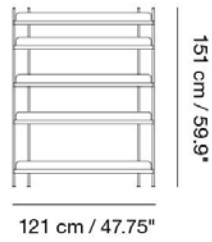

COMPILE SHELVING SYSTEM / CONFIGURATION 3

Designed by Cecilie Manz

A contemporary take on the classic shelving system. Compile consists of a shelf and three heights of dividing tubes. Arrange the shelves and tubes as you please or order from the prearranged configurations.

Material: Powder coated steel

READY-TO-SHIP OPTIONS

ITEM NO.	COLOR	PRICE
50060	Black	EUR 980,50
50061	Grey	EUR 980,50
50062	White	EUR 980,50

MUUTO