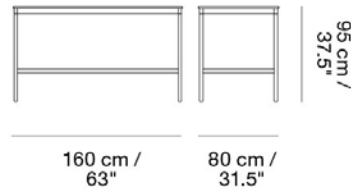

BASE HIGH TABLE / 160 X 80 H: 95 CM / 63 X 31.5 H: 37.4"

Designed by Mika Tolvanen

Designed with maximum attention to detail and produced to withstand continual robust use. The Base High Table's lower frame increases its stability and provides a footrest to the user. Made-to-order sizes are available upon request.

Organize and manage cords and wires with the Cable Management. Our Power Outlet can be added to the Base High Table.

Material: Frame in extruded aluminum with legs and stretcher in steel. Table top in plywood with either laminate, linoleum or oak veneer surface with plywood edge or chipboard with laminate surface and ABS edges.

Made-to-order: Laminate with ABS or plywood edge in black or white. Linoleum with plywood edge in black. Bases available in black or white.

MADE-TO-ORDER OPTIONS

ITEM NO.	COLOR	PRICE	MOQ	< MOQ FEE	START-UP FEE	LEAD TIME
63021	White Laminate/ABS/White	EUR 1.338,70	1	-	-	8 weeks
63022	White Laminate/ABS/Black	EUR 1.338,70	1	-	-	8 weeks
63023	Black Laminate/ABS/White	EUR 1.338,70	1	-	-	8 weeks
63024	Black Laminate/ABS/Black	EUR 1.338,70	1	-	-	8 weeks
63025	White Laminate/Plywood/White	EUR 1.387,10	1	-	-	8 weeks
63026	White Laminate/Plywood/Black	EUR 1.387,10	1	-	-	8 weeks
63027	Black Laminate/Plywood/White	EUR 1.387,10	1	-	-	8 weeks
63028	Black Laminate/Plywood/Black	EUR 1.387,10	1	-	-	8 weeks
63029	Black Linoleum/Plywood/White	EUR 1.428,30	1	-	-	8 weeks
63030	Black Linoleum/Plywood/Black	EUR 1.428,30	1	-	-	8 weeks
63031	Oak Veneer/Plywood/White	EUR 1.476,60	1	-	-	8 weeks
63032	Oak Veneer/Plywood/Black	EUR 1.476,60	1	-	-	8 weeks
63033	White Nanolaminate/Plywood/White	EUR 1.607,40	1	-	-	8 weeks
63034	White Nanolaminate/Plywood/Black	EUR 1.607,40	1	-	-	8 weeks
63035	Black Nanolaminate/Plywood/White	EUR 1.607,40	1	-	-	8 weeks
63036	Black Nanolaminate/Plywood/Black	EUR 1.607,40	1	-	-	8 weeks