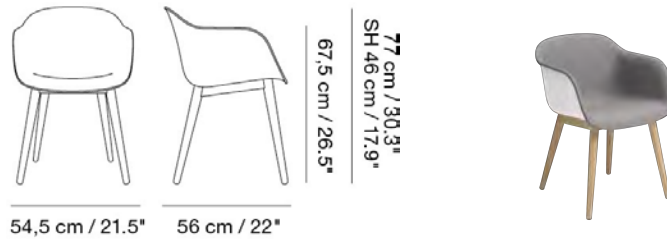

FIBER ARMCHAIR FRONT UPHOLSTERY / WOOD BASE

Designed by Iskos-Berlin

The shell of the Fiber Armchair is designed to balance maximum comfort with minimum space. Plastic glides included. Option of pre-mounted felt glides upon request for orders above 50 chairs.

Material: Shell in plastic composition with up to 25% pine wood fibers. Option of textile or leather upholstered seat. Wood base in water-based lacquered solid oak or ash. Matching base and shell from pre-selected color range - choose between Black, Grey or Dusty Green. Ochre or White shell is available with optional base color. Wood base in Stained Dark Brown or Oak is available with optional shell color.

Textile consumption for COM:

Textile Upholstery: 1,2 m / 1.32 yds

Leather Upholstery: 2,2 m² / 23.7 ft²

MADE-TO-ORDER OPTIONS

ITEM NO.	COLOR	PRICE	MOQ	< MOQ FEE	START-UP FEE	LEAD TIME
50585	Remix - Matching Shell/Base	EUR 500,60	1	-	-	5 weeks
50586	Remix - Ochre Shell/Base	EUR 500,60	1	-	-	5 weeks
50587	Remix - White Shell/Base	EUR 500,60	1	-	-	5 weeks
50699	Wooly - Matching Shell/Base	EUR 500,60	1	-	-	5 weeks
50702	Wooly - Ochre Shell/Base	EUR 500,60	1	-	-	5 weeks
57120	Wooly - White Shell/Base	EUR 500,60	1	-	-	5 weeks
50588	Steelcut - Matching Shell/Base	EUR 586,50	1	-	-	5 weeks
50589	Steelcut - Ochre Shell/Base	EUR 586,50	1	-	-	5 weeks
50590	Steelcut - White Shell/Base	EUR 586,50	1	-	-	5 weeks
50591	Steelcut Trio - Matching Shell/Base	EUR 586,50	1	-	-	5 weeks
50592	Steelcut Trio - Ochre Shell/Base	EUR 586,50	1	-	-	5 weeks
50593	Steelcut Trio - White Shell/Base	EUR 586,50	1	-	-	5 weeks
57103	Forest Nap - Matching Shell/Base	EUR 586,50	1	-	-	5 weeks
57104	Forest Nap - Ochre Shell/Base	EUR 586,50	1	-	-	5 weeks
57105	Forest Nap - White Shell/Base	EUR 586,50	1	-	-	5 weeks
50606	Clara - Matching Shell/Base	EUR 586,50	1	-	-	5 weeks
50607	Clara - Ochre Shell/Base	EUR 586,50	1	-	-	5 weeks
50608	Clara - White Shell/Base	EUR 586,50	1	-	-	5 weeks
50609	Canvas - Matching Shell/Base	EUR 586,50	1	-	-	5 weeks
50610	Canvas - Ochre Shell/Base	EUR 586,50	1	-	-	5 weeks
50611	Canvas - White Shell/Base	EUR 586,50	1	-	-	5 weeks
50594	Hallingdal - Matching Shell/Base	EUR 625,90	1	-	-	5 weeks
50595	Hallingdal - Ochre Shell/Base	EUR 625,90	1	-	-	5 weeks
50596	Hallingdal - White Shell/Base	EUR 625,90	1	-	-	5 weeks
50597	Divina - Matching Shell/Base	EUR 625,90	1	-	-	5 weeks
50598	Divina - Ochre Shell/Base	EUR 625,90	1	-	-	5 weeks
50599	Divina - White Shell/Base	EUR 625,90	1	-	-	5 weeks
50612	Divina MD - Matching Shell/Base	EUR 625,90	1	-	-	5 weeks
50613	Divina MD - Ochre Shell/Base	EUR 625,90	1	-	-	5 weeks
50614	Divina MD - White Shell/Base	EUR 625,90	1	-	-	5 weeks
50615	Divina Melange - Matching Shell/Base	EUR 625,90	1	-	-	5 weeks
50616	Divina Melange - Ochre Shell/Base	EUR 625,90	1	-	-	5 weeks
50617	Divina Melange - White Shell/Base	EUR 625,90	1	-	-	5 weeks
55100	Hero - Matching Shell/Base	EUR 625,90	1	-	-	5 weeks
55101	Hero - Ochre Shell/Base	EUR 625,90	1	-	-	5 weeks
55102	Hero - White Shell/Base	EUR 625,90	1	-	-	5 weeks
55217	Balder - Matching Shell/Base	EUR 625,90	1	-	-	5 weeks
55218	Balder - Ochre Shell/Base	EUR 625,90	1	-	-	5 weeks
55219	Balder - White Shell/Base	EUR 625,90	1	-	-	5 weeks
55334	Twill Weave - Matching Shell/Base	EUR 625,90	1	-	-	5 weeks
55335	Twill Weave - Ochre Shell/Base	EUR 625,90	1	-	-	5 weeks
55336	Twill Weave - White Shell/Base	EUR 625,90	1	-	-	5 weeks

MUUTO