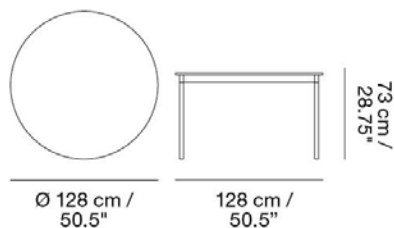

BASE TABLE / Ø 128 CM / 50.4"

Designed by Mika Tolvanen

The frame is made from extruded aluminum, painted with an acrylic paint initially developed for outdoor interiors and building facades. Organize and manage cords and wires with our Cable Management. Our Power Outlet can be added to the Base Table.

Made-to-order: Laminate with ABS or plywood edge in black or white. Linoleum with plywood edge in black. Nanolaminate finish in either black or white. Bases available in black or white.

Material: Frame and legs in extruded aluminum. Table top in plywood with either laminate, linoleum or oak veneer surface with plywood edge or chipboard with laminate surface and ABS edges.

MADE-TO-ORDER OPTIONS

ITEM NO.	COLOR	PRICE	MOQ	< MOQ FEE	START-UP FEE	LEAD TIME
64101	White Laminate/ABS/White	EUR 846,20	1	-	-	6 weeks
64102	White Laminate/ABS/Black	EUR 846,20	1	-	-	6 weeks
64103	Black Laminate/ABS/White	EUR 846,20	1	-	-	6 weeks
64104	Black Laminate/ABS/Black	EUR 846,20	1	-	-	6 weeks
64105	White Laminate/Plywood/White	EUR 867,70	1	-	-	6 weeks
64106	White Laminate/Plywood/Black	EUR 867,70	1	-	-	6 weeks
64107	Black Laminate/Plywood/White	EUR 867,70	1	-	-	6 weeks
64108	Black Laminate/Plywood/Black	EUR 867,70	1	-	-	6 weeks
64109	Black Linoleum/Plywood/White	EUR 1.028,90	1	-	-	6 weeks
64110	Black Linoleum/Plywood/Black	EUR 1.028,90	1	-	-	6 weeks
64111	Oak Veneer/Plywood/White	EUR 1.028,90	1	-	-	6 weeks
64112	Oak Veneer/Plywood/Black	EUR 1.028,90	1	-	-	6 weeks
64113	White Nanolaminate/Plywood/White	EUR 1.159,60	1	-	-	6 weeks
64114	White Nanolaminate/Plywood/Black	EUR 1.159,60	1	-	-	6 weeks
64115	Black Nanolaminate/Plywood/White	EUR 1.159,60	1	-	-	6 weeks
64116	Black Nanolaminate/Plywood/Black	EUR 1.159,60	1	-	-	6 weeks

MUUTO