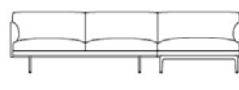

OUTLINE SOFA / CHAISE LONGUE - RIGHT - POLISHED ALUMINUM BASE

Designed by Anderssen & Voll

The Outline Series adds new perspectives to the classic Scandinavian design sofas of the 1960's, marrying the ideals of simplicity and function into one. The Outline Series is clean and elegant on the outside with a deep seat and soft cushioning on its inside. Modules cannot be purchased separately. Our Power Outlet can be added to the Outline Sofa.

Please note that this product features a chaise longue element on the right-hand side when facing the product from the front.

Material: Polished aluminum legs. Wood and steel construction. Cold foam filling.

Textile consumption for COM:

Textile Upholstery: 11,9 m / 13.1 yds

Leather Upholstery: 25,1 m² / 270.2 ft²

263 cm / 103.5"