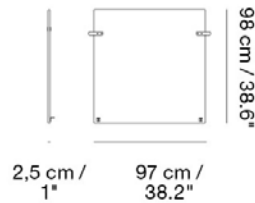

OUTLINE HIGHBACK / PANEL - BLACK FITTING

Designed by Anderssen & Voll

The Outline Highback Panel can be applied to the Outline Highback Sofa and Outline Highback Chair to create a space within the room that provides acoustic and visual shelter for meetings, collaborative sessions and solo working.

Material: Plywood I upholstered with foam. Panel fittings in black powder coated steel.

Textile consumption for COM:

Textile Upholstery: 2,3 m / 2.52 yds

Leather Upholstery: 4,2 m² / 45.21 ft²

MADE-TO-ORDER OPTIONS

ITEM NO.	COLOR	PRICE	MOQ	< MOQ FEE	START-UP FEE	LEAD TIME
28711	Vancouver - Color 4, 8, 10, 12, 13 & 14	EUR 729,80	1	-	-	8 weeks
28718	Remix - All Colors	EUR 729,80	1	-	-	6 weeks
28717	Rime - All Colors	EUR 864,10	1	-	-	6 weeks
28712	Fiord - All Colors	EUR 864,10	1	-	-	6 weeks
28714	Steelcut Trio - All Colors	EUR 864,10	1	-	-	6 weeks
28715	Steelcut - All Colors	EUR 864,10	1	-	-	6 weeks
28719	Clara - All Colors	EUR 864,10	1	-	-	6 weeks
28720	Canvas - All Colors	EUR 864,10	1	-	-	6 weeks
28716	Hallingdal - All Colors	EUR 939,40	1	-	-	6 weeks
28721	Divina - All Colors	EUR 939,40	1	-	-	6 weeks
28722	Divina MD - All Colors	EUR 939,40	1	-	-	6 weeks
28723	Divina Melange - All Colors	EUR 939,40	1	-	-	6 weeks
28731	Balder - All Colors	EUR 939,40	1	-	-	6 weeks
28732	Twill Weave - All Colors	EUR 939,40	1	-	-	6 weeks
28730	Vidar - All Colors	EUR 939,40	1	-	-	6 weeks
28726	Faux Leather* - All Colors	EUR 729,80	1	-	-	6 weeks
28727	Easy Leather - All Colors	EUR 1.118,40	1	-	-	6 weeks
28713	Refine Leather - All Colors	EUR 1.249,20	1	-	-	6 weeks
28724	Endure Leather - All Colors	EUR 1.387,10	1	-	-	6 weeks
28725	COM Textile	EUR 729,80	1	-	-	6-12 weeks
28729	COM Imitation Leather	EUR 729,80	1	-	-	6-12 weeks
28728	COM Leather	EUR 1.118,40	1	-	-	6-12 weeks
83061	Leather care set - Refine Leather	EUR 15,70	1	-	-	-