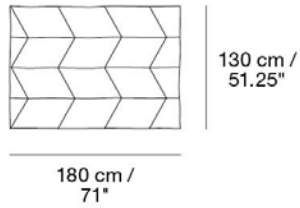

SWAY THROW

Designed by Tina Ratzner

A fine merino wool throw that unites aesthetics with comfort. The throw is jacquard-woven, a technique producing complicated patterns, which appear equally beautiful on both sides of the fabric.

Material: 100% fine merino wool

READY-TO-SHIP OPTIONS

ITEM NO.	COLOR	PRICE
20621	Black/White	EUR 133,40
20623	Mustard	EUR 133,40

MUUTO