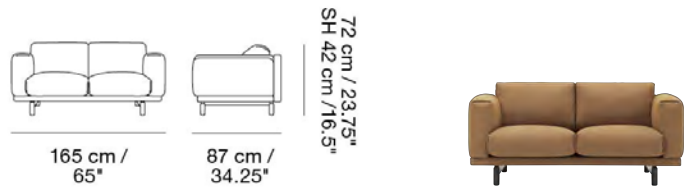

REST STUDIO SOFA

Designed by Anderssen & Voll

With its modern curves and inviting shape, the Rest Studio Sofa adds a comfortable form that accommodates the compact dimensions of modern homes.

Our Power Outlet can be added to the Rest Sofa.

Material: Steel base, wood frame & oak legs, cold foam & feather filling. Textiles from Arve (not available in UK), Nevotex or Kvadrat.

Textile consumption for COM:

8,1 m / 8.9 yds

MADE-TO-ORDER OPTIONS

ITEM NO.	COLOR	PRICE	MOQ	< MOQ FEE	START-UP FEE	LEAD TIME
10207	Vancouver - Color 4, 8, 10, 12, 13 & 14	EUR 2.323,80	1	-	-	8 weeks
10202	Remix - All Colors	EUR 2.323,80	1	-	-	6 weeks
10282	Wooly - All Colors	EUR 2.323,80	1	-	-	6 weeks
10205	Steelcut - All Colors	EUR 2.681,90	1	-	-	6 weeks
10203	Steelcut Trio - All Colors	EUR 2.681,90	1	-	-	6 weeks
10281	Fiord - All Colors	EUR 2.681,90	1	-	-	6 weeks
10201	Rime - All Colors	EUR 2.681,90	1	-	-	6 weeks
10204	Hallingdal - All Colors	EUR 2.771,50	1	-	-	6 weeks
10283	Vidar - All Colors	EUR 3.088,50	1	-	-	6 weeks
10206	COM Textile	EUR 2.323,80	1	-	-	6-12 weeks
00338	Test Sample 1 Sofa - Textile	EUR 2.000,00	1	-	-	4 weeks
09983	Spare Legs - Black	EUR 115,50	1	-	-	1-2 weeks
09982	Spare Legs - Grey	EUR 115,50	1	-	-	1-2 weeks