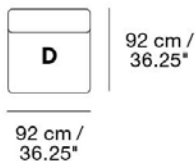

CONNECT MODULAR SOFA / SHORT CENTRE (D)

Designed by Anderssen & Voll

A timeless modular sofa series with clear lines and precise proportions upholstered in a range of Kvadrat, Arve (not available in UK) or Nevotex textiles. The II modules provide numerous possibilities for creating the optimal shaped sofa setting or lounge area.

Material: Wood frame & cold foam filling.

Textile consumption for COM:
4,7 m / 5.14 yds

READY-TO-SHIP OPTIONS

ITEM NO.	COLOR	PRICE
19124 - 13	Vancouver 13	EUR 1.011,00
11504 - 123	Remix 123	EUR 1.011,00

MADE-TO-ORDER OPTIONS

ITEM NO.	COLOR	PRICE	MOQ	< MOQ FEE	START-UP FEE	LEAD TIME
19124	Vancouver - Color 4, 8, 10, 12 & 14	EUR 1.011,00	1	-	-	8 weeks
11504	Remix - All Colors	EUR 1.011,00	1	-	-	6 weeks
41004	Wooly - All Colors	EUR 1.011,00	1	-	-	6 weeks
98293	Fiord - All Colors	EUR 1.145,30	1	-	-	6 weeks
11584	Steelcut - All Colors	EUR 1.145,30	1	-	-	6 weeks
11544	Steelcut Trio - All Colors	EUR 1.145,30	1	-	-	6 weeks
19104	Rime - All Colors	EUR 1.145,30	1	-	-	6 weeks
11595	Clara - All Colors	EUR 1.145,30	1	-	-	6 weeks
98263	Canvas - All Colors	EUR 1.145,30	1	-	-	6 weeks
11624	Hallingdal - All Colors	EUR 1.234,90	1	-	-	6 weeks
20264	Divina - All Colors	EUR 1.234,90	1	-	-	6 weeks
19024	Divina MD - All Colors	EUR 1.234,90	1	-	-	6 weeks
19044	Divina Melange - All Colors	EUR 1.234,90	1	-	-	6 weeks
11564	COM Textile	EUR 1.011,00	1	-	-	6-12 weeks
00336	Test Sample 1 Connect Module	EUR 1.000,00	1	-	-	4 weeks