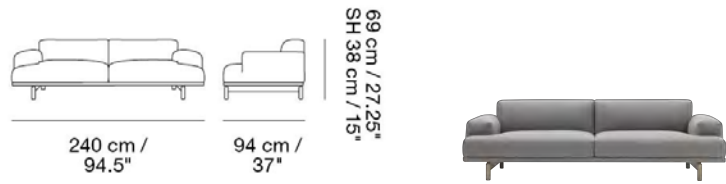

COMPOSE SOFA / 3-SEATER

Designed by Anderssen & Voll

A design with a deep, soft and lounging seat, paired with simple and elegant lines for a harmonious sofa.

Our Power Outlet can be added to the Compose Sofa.

Material: Wooden frame with steel rails and cold-foam filling. Oak legs.

Textile consumption for COM:
8,9 m / 9.7 yds

MADE-TO-ORDER OPTIONS

ITEM NO.	COLOR	PRICE	MOQ	< MOQ FEE	START-UP FEE	LEAD TIME
27221	Vancouver - Color 4, 8, 10, 12, 13 & 14	EUR 2.771,50	1	-	-	8 weeks
27227	Remix - All Colors	EUR 2.771,50	1	-	-	6 weeks
27236	Wooly - All Colors	EUR 2.771,50	1	-	-	6 weeks
27222	Fiord - All Colors	EUR 3.219,20	1	-	-	6 weeks
27226	Rime - All Colors	EUR 3.219,20	1	-	-	6 weeks
27224	Steelcut - All Colors	EUR 3.219,20	1	-	-	6 weeks
27223	Steelcut Trio - All Colors	EUR 3.219,20	1	-	-	6 weeks
27228	Clara - All Colors	EUR 3.219,20	1	-	-	6 weeks
27229	Canvas - All Colors	EUR 3.219,20	1	-	-	6 weeks
27225	Hallingdal - All Colors	EUR 3.398,30	1	-	-	6 weeks
27230	Divina - All Colors	EUR 3.398,30	1	-	-	6 weeks
27231	Divina MD - All Colors	EUR 3.398,30	1	-	-	6 weeks
27232	Divina Melange - All Colors	EUR 3.398,30	1	-	-	6 weeks
27235	COM Textile	EUR 2.771,50	1	-	-	6-12 weeks
00338	Test Sample 1 Sofa - Textile	EUR 2.000,00	1	-	-	4 weeks
27299	Spare Legs - Black	EUR 111,90	1	-	-	1-2 weeks