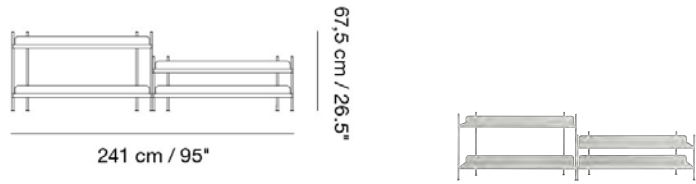

COMPILE SHELVING SYSTEM / CONFIGURATION 5

Designed by Cecilie Manz

A contemporary take on the classic shelving system. Compile consists of a shelf and three heights of dividing tubes. Arrange the shelves and tubes as you please or order from the prearranged configurations.

Material: Powder coated steel

READY-TO-SHIP OPTIONS

ITEM NO.	COLOR	PRICE
50070	Black	EUR 849,80
50071	Grey	EUR 849,80
50072	White	EUR 849,80

MUUTO