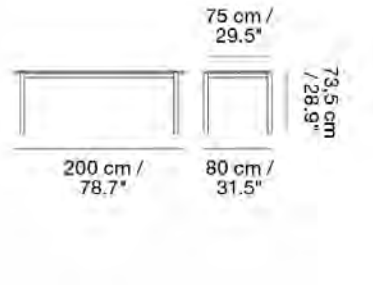

LINEAR STEEL TABLE / 200 X 75CM / 78.7 X 29.5"

Designed by Thomas Bentzen

A simple and elegant table in lacquered steel for outdoor use in a modern form language with understated details for a long-lasting expression.

Material: Powder coated steel in Black, Off-White, Burnt Orange or Dark Green.

READY-TO-SHIP OPTIONS

ITEM NO.	COLOR	PRICE
39805	Black - 200cm / 78,7"	EUR 980,50
39806	Off-White - 200cm / 78,7"	EUR 980,50
39807	Dark Green - 200cm / 78,7"	EUR 980,50
39808	Burnt Orange - 200cm / 78,7"	EUR 980,50

MUUTO