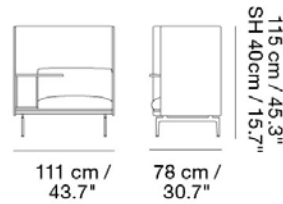

OUTLINE HIGHBACK WORK / LEFT - POLISHED ALUMINUM BASE - SH: 45CM / 17.7"

Designed by Anderssen & Voll

Designed for the needs of the modern workplace, the Outline Highback Work combines a soft, deep seat and simple lines with the highback element, work desk and storage room, creating a private sphere within the room. Here in a higher seat height for workplace environments and hospitality settings. Our Power Outlet can be added to the Outline Sofa.

Please note that this product features a table and storage element on the left-hand side when facing the product from the front.

Material: Polished aluminum legs. Wood and steel construction. Cold foam filling. Table unit is made from robust and organic through-dyed MDF board with matt lacquer.

Textile Upholstery: 7,7 m / 8.43 yds

Leather Upholstery: 15.8 m² / 170.12 ft²

MADE-TO-ORDER OPTIONS

ITEM NO.	COLOR	PRICE	MOQ	< MOQ FEE	START-UP FEE	LEAD TIME
73403	Vancouver - Color 4, 8, 10, 12, 13 & 14	EUR 3.398,30	1	-	-	6 weeks
73417	Remix - All Colors	EUR 3.398,30	1	-	-	6 weeks
73415	Rime - All Colors	EUR 3.667,00	1	-	-	6 weeks
73405	Fiord - All Colors	EUR 3.667,00	1	-	-	6 weeks
73411	Steelcut - All Colors	EUR 3.667,00	1	-	-	6 weeks
73409	Steelcut Trio - All Colors	EUR 3.667,00	1	-	-	6 weeks
73419	Clara - All Colors	EUR 3.667,00	1	-	-	6 weeks
73421	Canvas - All Colors	EUR 3.667,00	1	-	-	6 weeks
73413	Hallingdal - All Colors	EUR 4.025,20	1	-	-	6 weeks
73423	Divina - All Colors	EUR 4.025,20	1	-	-	6 weeks
73425	Divina MD - All Colors	EUR 4.025,20	1	-	-	6 weeks
73427	Divina Melange - All Colors	EUR 4.025,20	1	-	-	6 weeks
73492	Balder - All Colors	EUR 4.114,70	1	-	-	6 weeks
73494	Twill Weave - All Colors	EUR 4.114,70	1	-	-	6 weeks
73441	Vidar - All Colors	EUR 4.114,70	1	-	-	6 weeks
73433	Faux Leather* - All Colors	EUR 3.667,00	1	-	-	6 weeks
73435	Easy Leather - All Colors	EUR 5.237,60	1	-	-	6 weeks
73407	Refine Leather - All Colors	EUR 5.954,00	1	-	-	6 weeks
73429	Endure Leather - All Colors	EUR 6.401,80	1	-	-	6 weeks
73431	COM Textile	EUR 3.398,30	1	-	-	6-12 weeks
73439	COM Imitation Leather	EUR 3.667,00	1	-	-	6-12 weeks
73437	COM Leather	EUR 5.237,60	1	-	-	6-12 weeks
83061	Leather care set - Refine Leather	EUR 15,70	1	-	-	-