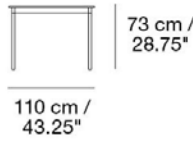

Material: Frame and legs in extruded aluminum. Table top in plywood with either laminate, linoleum or oak veneer surface with plywood edge or chipboard with laminate surface and ABS edges.

MADE-TO-ORDER OPTIONS

ITEM NO.	COLOR	PRICE	MOQ	< MOQ FEE	START-UP FEE	LEAD TIME
64221	White Laminate/ABS/White	EUR 1.387,10	1	-	-	6 weeks
64222	White Laminate/ABS/Black	EUR 1.387,10	1	-	-	6 weeks
64223	Black Laminate/ABS/White	EUR 1.387,10	1	-	-	6 weeks
64224	Black Laminate/ABS/Black	EUR 1.387,10	1	-	-	6 weeks
64225	White Laminate/Plywood/White	EUR 1.476,60	1	-	-	6 weeks
64226	White Laminate/Plywood/Black	EUR 1.476,60	1	-	-	6 weeks
64227	Black Laminate/Plywood/White	EUR 1.476,60	1	-	-	6 weeks
64228	Black Laminate/Plywood/Black	EUR 1.476,60	1	-	-	6 weeks
64229	Black Linoleum/Plywood/White	EUR 1.655,70	1	-	-	6 weeks
64230	Black Linoleum/Plywood/Black	EUR 1.655,70	1	-	-	6 weeks
64231	Oak Veneer/Plywood/White	EUR 1.786,50	1	-	-	6 weeks
64232	Oak Veneer/Plywood/Black	EUR 1.786,50	1	-	-	6 weeks
64233	White Nanolaminate/Plywood/White	EUR 1.745,30	1	-	-	6 weeks
64234	White Nanolaminate/Plywood/Black	EUR 1.745,30	1	-	-	6 weeks
64235	Black Nanolaminate/Plywood/White	EUR 1.745,30	1	-	-	6 weeks
64236	Black Nanolaminate/Plywood/Black	EUR 1.745,30	1	-	-	6 weeks

MUUTO