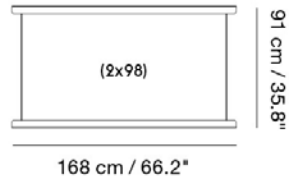

IN SITU MODULAR SOFA / FRAME SECTION (2 X 98)

Designed by Anderssen & Voll

Create your own In Situ Modular Sofa by combining frame sections by following the In Situ Modular Sofa guidelines. A frame section should always be accompanied by a matching seating module.

Kindly note that linking brackets must always be used when joining together frame sections.

Material: Frame in powder coated steel.

MADE-TO-ORDER OPTIONS

ITEM NO.	COLOR	PRICE	MOQ	< MOQ FEE	START-UP FEE	LEAD TIME
41559	Black	EUR 134,30	1	-	-	6 weeks

MUUTO