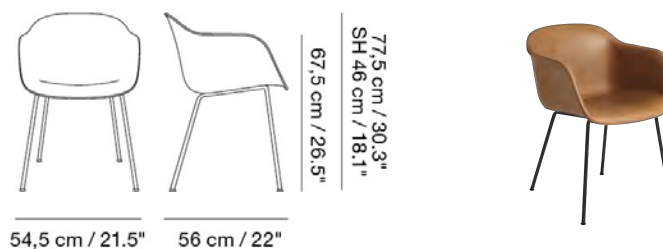

FIBER ARMCHAIR / TUBE BASE

Designed by Iskos-Berlin

The shell of the Fiber Armchair is designed to balance maximum comfort with minimum space. Option of pre-mounted felt glides upon request for orders above 50 chairs.

Material: Shell in plastic composition with up to 25% pine wood fibers. Tube base in powder coated steel. Made-to-order textile and leather with base color option of Black, White, Grey, Chrome or Dusty Green.

Textile consumption for COM:

Textile Upholstery: 1,5 m / 1.64 yds

Leather Upholstery: 3 m² / 32.3 ft²

READY-TO-SHIP OPTIONS

ITEM NO.	COLOR	PRICE
70001	Black/Black	EUR 231,90
70002	Grey/Grey	EUR 231,90
70004	Dusty Green/Dusty Green	EUR 231,90
70005	Ochre/Black	EUR 231,90
70006	Natural White/White	EUR 231,90
20014 - GREY_133	Remix 133/Grey	EUR 446,80
20014 - BLCK_183	Remix 183/Black	EUR 446,80
20019 - BLCK_BLCK	Refine Leather - Black/Black	EUR 778,20
20019 - BLCK_COGN	Refine Leather - Cognac/Black	EUR 778,20

MADE-TO-ORDER INSPIRATION

ITEM NO.	COLOR	PRICE	MOQ	< MOQ FEE	START-UP FEE	LEAD TIME
55000 - BLCK_481	Hero 481/Black	EUR 572,20	1	-	-	5 weeks
55117 - DGRN_912	Balder 912/Dusty Green	EUR 572,20	1	-	-	5 weeks

MADE-TO-ORDER OPTIONS

ITEM NO.	COLOR	PRICE	MOQ	< MOQ FEE	START-UP FEE	LEAD TIME
70007	Black/Chrome	EUR 231,90	1	-	-	5 weeks
70008	Grey/Chrome	EUR 231,90	1	-	-	5 weeks
70010	Dusty Green/Chrome	EUR 231,90	1	-	-	5 weeks
70011	Ochre/Chrome	EUR 231,90	1	-	-	5 weeks
70012	Natural White/Chrome	EUR 231,90	1	-	-	5 weeks
20014	Remix - All Colors	EUR 446,80	1	-	-	5 weeks
70207	Wooly - All Colors	EUR 446,80	1	-	-	5 weeks
20015	Steelcut - All Colors	EUR 527,40	1	-	-	5 weeks
20016	Steelcut Trio - All Colors	EUR 527,40	1	-	-	5 weeks
57000	Forest Nap - All Colors	EUR 527,40	1	-	-	5 weeks
23010	Clara - All Colors	EUR 527,40	1	-	-	5 weeks
23011	Canvas - All Colors	EUR 527,40	1	-	-	5 weeks
20017	Hallingdal - All Colors	EUR 572,20	1	-	-	5 weeks
20018	Divina - All Colors	EUR 572,20	1	-	-	5 weeks
23012	Divina MD - All Colors	EUR 572,20	1	-	-	5 weeks
23013	Divina Melange - All Colors	EUR 572,20	1	-	-	5 weeks
55000	Hero - All Colors	EUR 572,20	1	-	-	5 weeks
55117	Balder - All Colors	EUR 572,20	1	-	-	5 weeks
55234	Twill Weave - All Colors	EUR 572,20	1	-	-	5 weeks
23016	Faux Leather* - All Colors	EUR 572,20	1	-	-	6 weeks
20020	Easy Leather - All Colors	EUR 765,60	1	-	-	5 weeks
20019	Refine Leather - All Colors	EUR 778,20	1	-	-	5 weeks
23015	Endure Leather - All Colors	EUR 819,40	1	-	-	5 weeks

MUUTO