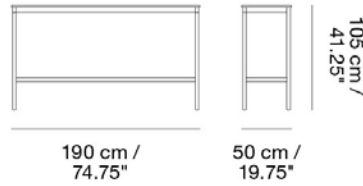

BASE HIGH TABLE / 190 X 50 H: 105 CM / 74.8 X 19.7 H: 41.3"

Designed by Mika Tolvanen

Designed with maximum attention to detail and produced to withstand continual robust use. The Base High Table's lower frame increases its stability and provides a footrest to the user. Made-to-order sizes are available upon request.

Organize and manage cords and wires with the Cable Management. Our Power Outlet can be added to the Base High Table.

Material: Frame in extruded aluminum with legs and stretcher in steel. Table top in plywood with either laminate, linoleum or oak veneer surface with plywood edge or chipboard with laminate surface and ABS edges.

Made-to-order: Laminate with ABS or plywood edge in black or white. Linoleum with plywood edge in black. Bases available in black or white.

READY-TO-SHIP OPTIONS

ITEM NO.	COLOR	PRICE
62021	White Laminate/ABS/White	EUR 1.297,50
62022	White Laminate/ABS/Black	EUR 1.297,50
62025	White Laminate/Plywood/White	EUR 1.338,70
62026	White Laminate/Plywood/Black	EUR 1.338,70
62029	Black Linoleum/Plywood/Black	EUR 1.476,60
62030	Black Linoleum/Plywood/White	EUR 1.476,60
62031	Oak Veneer/Plywood/Black	EUR 1.655,70
62032	Oak Veneer/Plywood/White	EUR 1.655,70

MADE-TO-ORDER OPTIONS

ITEM NO.	COLOR	PRICE	MOQ	< MOQ FEE	START-UP FEE	LEAD TIME
62023	Black Laminate/ABS/White	EUR 1.297,50	1	-	-	8 weeks
62024	Black Laminate/ABS/Black	EUR 1.297,50	1	-	-	8 weeks
62027	Black Laminate/Plywood/White	EUR 1.338,70	1	-	-	8 weeks
62028	Black Laminate/Plywood/Black	EUR 1.338,70	1	-	-	8 weeks
62033	White Nanolaminate/Plywood/White	EUR 1.786,50	1	-	-	8 weeks
62034	White Nanolaminate/Plywood/Black	EUR 1.786,50	1	-	-	8 weeks
62035	Black Nanolaminate/Plywood/White	EUR 1.786,50	1	-	-	8 weeks
62036	Black Nanolaminate/Plywood/Black	EUR 1.786,50	1	-	-	8 weeks