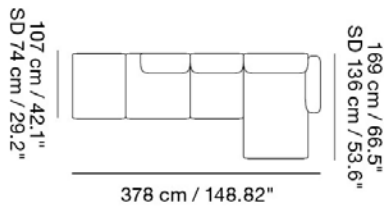

IN SITU MODULAR SOFA / 4-SEATER - CONFIGURATION 4

Designed by Anderssen & Voll

Kindly note that the Ready-To-Ship options with Frame Configuration and Modules include frame sections, seating modules (D8O + F98 + C8O + I98) and linking brackets for the sofa.

Please note that if you want to order this configuration in a different textile option and/or other seating modules, you must order the Made-To-Order Frame Configuration, listed below, along with the desired seating modules in the selected textile.

Material: Frame in powder coated steel. Modules in a wood construction with foam, wadding and fiberballs. Upholstered in textile.

READY-TO-SHIP OPTIONS

ITEM NO.	COLOR	PRICE
41949 - 80	Frame Configuration & Modules - Ocean 80	EUR 4.329,60
41919 - 12	Frame Configuration & Modules - Clay 12	EUR 5.355,80

MADE-TO-ORDER OPTIONS

ITEM NO.	COLOR	PRICE	MOQ	< MOQ FEE	START-UP FEE	LEAD TIME
41703	Frame Configuration - Black	EUR 269,50	1	-	-	6 weeks