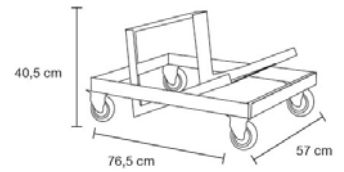

VISU CHAIR / TRANSPORT TROLLEY

Designed by Mika Tolvanen

The Visu Transport Trolley is designed to move and store away Visu Sled Base and Visu Tube Base chairs. Can withstand a weight load of 400 kg and fit 20 Visu chairs with wood seats. Not suitable for upholstered seats.

Material: 6 mm powder coated flat steel. High quality wheels from Tente.

READY-TO-SHIP OPTIONS

ITEM NO.	COLOR	PRICE
99010	Black	EUR 536,40

MUUTO