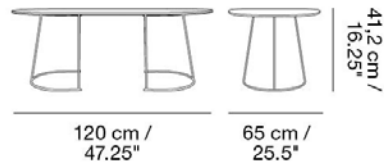

AIRY COFFEE TABLE / LARGE

Designed by Cecilie Manz

The coffee table has a light and floaty nature supported by the thin welded frame creating the impression of a table top that almost hovers in the air. Airy is a multipurpose family of 4 tables suitable for a variety of interiors.

Material: Table top in plywood with nanolaminate finish. Frame is powder coated solid steel.

READY-TO-SHIP OPTIONS

ITEM NO.	COLOR	PRICE
16934	Black	EUR 428,90
16932	Grey	EUR 428,90
16933	Off-White	EUR 428,90
16931	Plum	EUR 428,90

MUUTO