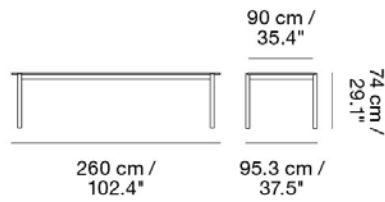

LINEAR WOOD TABLE / 260 X 90 CM / 102.4 X 35.4"

Designed by Thomas Bentzen

A simple and elegant wood table in a modern form language with understated details for a long-lasting expression. Our Power Outlet can be added to the Linear Wood Table. The Linear Wood table is for indoor use only.

Material: Table top in laquered oak veneer with solid oak legs.

READY-TO-SHIP OPTIONS

ITEM NO.	COLOR	PRICE
30918	Oak	EUR 1.338,70

MUUTO