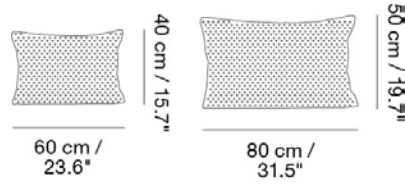

TWINE CUSHION

Designed by Aiayu

With a refined and modern expression, the Twine Cushion has an invitingly tactile character with distinct knitted pebbles, joined by the softness of its baby llama wool material.

Material: Textile 100% baby llama wool. Inner sham: 100% cotton.
Fill: 50% feather, 50% polyfiber.

READY-TO-SHIP OPTIONS

ITEM NO.	COLOR	PRICE
80220	40 x 60 - Dark Grey	EUR 160,30
80221	40 x 60 - Beige-Grey	EUR 160,30
80225	50 x 80 - Dark Grey	EUR 205,10
80226	50 x 80 - Beige-Grey	EUR 205,10