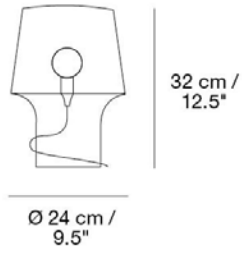

COSY IN GREY TABLE LAMP

Designed by Harri Koskinen

The lamp is made with mouth-blown glass and comes with a textile chord. It can be used to add personality and atmosphere to any setting, whether on the table, shelf or floor.

Material: Soda lime glass & PVC cord. Bulb not included. Cord length: 260 cm / 102.4"

READY-TO-SHIP OPTIONS

ITEM NO.	COLOR	PRICE
01033	Grey	EUR 205,10