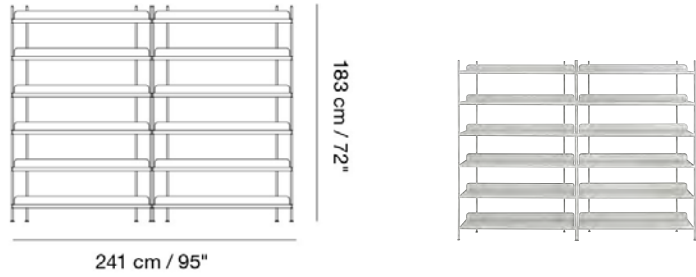

COMPILE SHELVING SYSTEM / CONFIGURATION 8

Designed by Cecilie Manz

A contemporary take on the classic shelving system. Compile consists of a shelf and three heights of dividing tubes. Arrange the shelves and tubes as you please or order from the prearranged configurations.

Material: Powder coated steel

READY-TO-SHIP OPTIONS

ITEM NO.	COLOR	PRICE
50085	Black	EUR 2.372,10
50086	Grey	EUR 2.372,10
50087	White	EUR 2.372,10