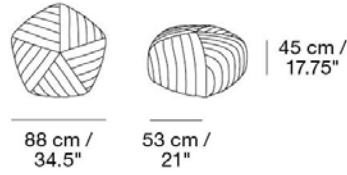

FIVE POUF / LARGE

Designed by Anderssen & Voll

A design that is both comfortable and contemporary. With a pentagon shape and linear detailing contrasted against curved edges, the Five Pouf can be used in any living room, lobby area, hospitality setting or open-plan space.

Material: Wooden frame, moulded foam and textile from Kvadrat.

Textile consumption for COM:
3 m / 3.3 yds

READY-TO-SHIP OPTIONS

ITEM NO.	COLOR	PRICE
97048 - 123	Light Grey - Remix 123	EUR 801,50
97048 - 183	Dark Grey - Remix 183	EUR 801,50
97048 - 632	Tangerine - Remix 632	EUR 801,50
97048 - 773	Dark Blue - Remix 773	EUR 801,50
97048 - 933	Light Green - Remix 933	EUR 801,50

MADE-TO-ORDER OPTIONS

ITEM NO.	COLOR	PRICE	MOQ	< MOQ FEE	START-UP FEE	LEAD TIME
97048	Remix - All Colors	EUR 801,50	1	-	-	8 weeks
97042	Rime - All Colors	EUR 1.028,90	1	-	-	8 weeks
97021	Steelcut - All Colors	EUR 1.028,90	1	-	-	8 weeks
97023	Canvas - All Colors	EUR 1.028,90	1	-	-	8 weeks
97026	Divina - All Colors	EUR 1.118,40	1	-	-	8 weeks
97025	Divina MD - All Colors	EUR 1.118,40	1	-	-	8 weeks
97027	Divina Melange - All Colors	EUR 1.118,40	1	-	-	8 weeks
97040	Faux Leather* - All Colors	EUR 1.028,90	1	-	-	10 weeks
97029	COM Textile	EUR 801,50	6	-	-	8-10 weeks
00338	Test Sample 1 Pouf - Textile	EUR 2.000,00	1	-	-	6-8 weeks