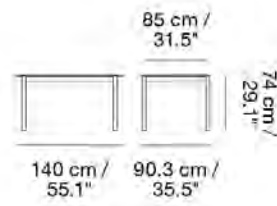

LINEAR WOOD TABLE / 140 X 85 CM / 55.1 X 31.5"

Designed by Thomas Bentzen

A simple and elegant wood table in a modern form language with understated details for a long-lasting expression. Our Power Outlet can be added to the Linear Wood Table. The Linear Wood table is for indoor use only.

Material: Table top in laquered oak veneer with solid oak legs.

READY-TO-SHIP OPTIONS

ITEM NO.	COLOR	PRICE
30916	Oak	EUR 891,00

MUUTO