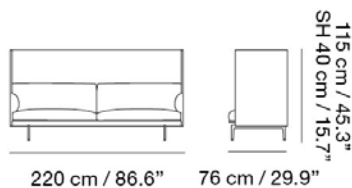

OUTLINE HIGHBACK SOFA / 3-SEATER - BLACK BASE

Designed by Anderssen & Voll

A design that combines soft, deep seat and clean refined lines with a highback element, creating private spheres within bigger spaces and shelter for conversation and collaboration.

Our Power Outlet can be added to the Outline Sofa.

Material: Black powder coated aluminum legs. Wood and steel construction. Cold foam filling.

Textile consumption for COM:

Textile Upholstery: 16,5 m / 13.67 yds

Leather Upholstery: 35,6 m² / 285.25 ft²

MADE-TO-ORDER OPTIONS

ITEM NO.	COLOR	PRICE	MOQ	< MOQ FEE	START-UP FEE	LEAD TIME
28481	Vancouver - Color 4, 8, 10, 12, 13 & 14	EUR 3.487,90	1	-	-	8 weeks
28488	Remix - All Colors	EUR 3.487,90	1	-	-	6 weeks
28482	Fiord - All Colors	EUR 3.846,10	1	-	-	6 weeks
28487	Rime - All Colors	EUR 3.846,10	1	-	-	6 weeks
28485	Steelcut - All Colors	EUR 3.846,10	1	-	-	6 weeks
28484	Steelcut Trio - All Colors	EUR 3.846,10	1	-	-	6 weeks
28489	Clara - All Colors	EUR 3.846,10	1	-	-	6 weeks
28490	Canvas - All Colors	EUR 3.846,10	1	-	-	6 weeks
28486	Hallingdal - All Colors	EUR 4.114,70	1	-	-	6 weeks
28491	Divina - All Colors	EUR 4.114,70	1	-	-	6 weeks
28492	Divina MD - All Colors	EUR 4.114,70	1	-	-	6 weeks
28493	Divina Melange - All Colors	EUR 4.114,70	1	-	-	6 weeks
28501	Balder - All Colors	EUR 4.383,40	1	-	-	6 weeks
28502	Twill Weave - All Colors	EUR 4.383,40	1	-	-	6 weeks
28500	Vidar - All Colors	EUR 4.383,40	1	-	-	6 weeks
28496	Faux Leather* - All Colors	EUR 3.846,10	1	-	-	6 weeks
28497	Easy Leather - All Colors	EUR 5.506,30	1	-	-	6 weeks
28483	Refine Leather - All Colors	EUR 6.401,80	1	-	-	6 weeks
28494	Endure Leather - All Colors	EUR 6.939,00	1	-	-	6 weeks
28495	COM Textile	EUR 3.487,90	1	-	-	6-12 weeks
28499	COM Imitation Leather	EUR 3.846,10	1	-	-	6-12 weeks
28498	COM Leather	EUR 5.506,30	1	-	-	6-12 weeks
83061	Leather care set - Refine Leather	EUR 15,70	1	-	-	-