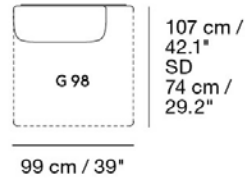

IN SITU MODULAR SOFA / RIGHT OPEN-ENDED MODULE (G98)

Designed by Anderssen & Voll

Kindly note that the item numbers of this product are seating modules only.

To complete the sofa, select a matching frame configuration or find your desired frame sections and linking brackets and add their item numbers separately to your order to complete the sofa. For this, kindly refer to the In Situ Modular Sofa Guidelines in this pricelist.

Please note that this product features an open end on the right-hand side when facing the product from the front.

Material: Modules in a wood construction with foam, wadding and fiberballs. Upholstered in textile.

Textile consumption for COM:
3,31 m / 3.62 yds

READY-TO-SHIP OPTIONS

ITEM NO.	COLOR	PRICE
41135 - 80	Ocean 80	EUR 1.028,90
41126 - 12	Clay 12	EUR 1.249,20

MADE-TO-ORDER INSPIRATION

ITEM NO.	COLOR	PRICE	MOQ	< MOQ FEE	START-UP FEE	LEAD TIME
41144 - 262	Fiord 262	EUR 1.159,60	1	-	-	6 weeks
41144 - 451	Fiord 451	EUR 1.159,60	1	-	-	6 weeks
41126 - 15	Clay 15	EUR 1.249,20	1	-	-	6 weeks
41189 - 554	Vidar 554	EUR 1.249,20	1	-	-	6 weeks

MADE-TO-ORDER OPTIONS

ITEM NO.	COLOR	PRICE	MOQ	< MOQ FEE	START-UP FEE	LEAD TIME
41135	Ocean - Color 3, 21, 32, 50, 52, 80 & 601	EUR 1.028,90	1	-	-	6 weeks
41144	Fiord - All Colors	EUR 1.159,60	1	-	-	6 weeks
41153	Hallingdal - All Colors	EUR 1.208,00	1	-	-	6 weeks
41162	Divina - All Colors	EUR 1.208,00	1	-	-	6 weeks
41171	Divina MD - All Colors	EUR 1.208,00	1	-	-	6 weeks
41180	Divina Melange - All Colors	EUR 1.208,00	1	-	-	6 weeks
41126	Clay - Color 1, 3, 6, 7, 9, 10, 12, 13, 14, 15 & 17	EUR 1.249,20	1	-	-	6 weeks
41189	Vidar - All Colors	EUR 1.249,20	1	-	-	6 weeks
41234	COM Textile	EUR 1.028,90	1	-	-	6-12 weeks