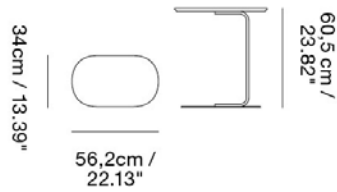

RELATE SIDE TABLE

Designed by Big-Game

An elegant side table with two planes, connected through a graphic leg for a modern expression. Pull the Relate Side Table up to a sofa to use as a hot desk or place it in any space to hold various objects.

Material: Black, Off-white and Blue-Grey with linoleum finish. Oak with coated veneer finish. Frame in powder coated steel.

READY-TO-SHIP OPTIONS

ITEM NO.	COLOR	PRICE
13901	Off-White	EUR 312,50
13902	Black	EUR 312,50
13903	Blue-Grey	EUR 312,50
13904	Oak/Black	EUR 357,30
13905	Oak/Off-White	EUR 357,30

MUUTO