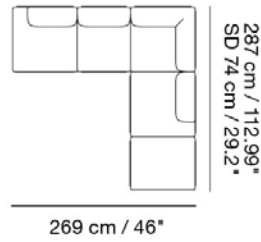

IN SITU MODULAR SOFA / CORNER - CONFIGURATION 4

Designed by Anderssen & Voll

Kindly note that the Ready-To-Ship options with Frame Configuration and Modules include frame sections, seating modules (F98 + C80 + E98 + G98 + D80) and linking brackets for the sofa.

Please note that if you want to order this configuration in a different textile option and/or other seating modules, you must order the Made-To-Order Frame Configuration, listed below, along with the desired seating modules in the selected textile.

Material: Frame in powder coated steel. Modules in a wood construction with foam, wadding and fiberballs. Upholstered in textile.

READY-TO-SHIP OPTIONS

ITEM NO.	COLOR	PRICE
41954 - 80	Frame Configuration & Modules - Ocean 80	EUR 5.247,50
41924 - 12	Frame Configuration & Modules - Clay 12	EUR 6.404,40

MADE-TO-ORDER OPTIONS

ITEM NO.	COLOR	PRICE	MOQ	< MOQ FEE	START-UP FEE	LEAD TIME
41803	Frame Configuration - Black	EUR 337,60	1	-	-	6 weeks

MUUTO