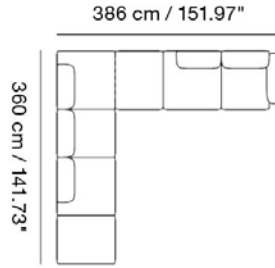

IN SITU MODULAR SOFA / CORNER - CONFIGURATION 9

Designed by Anderssen & Voll

Kindly note that the Ready-To-Ship options with Frame Configuration and Modules include frame sections, seating modules (D8O + F98 + C8O + G98 + D8O + F98 + B8O) and linking brackets for the sofa.

Please note that if you want to order this configuration in a different textile option and/or other seating modules, you must order the Made-To-Order Frame Configuration, listed below, along with the desired seating modules in the selected textile.

Material: Frame in powder coated steel. Modules in a wood construction with foam, wadding and fiberballs. Upholstered in textile.

READY-TO-SHIP OPTIONS

ITEM NO.	COLOR	PRICE
41959 - 80	Frame Configuration & Modules - Ocean 80	EUR 6.723,20
41929 - 12	Frame Configuration & Modules - Clay 12	EUR 8.141,70

MADE-TO-ORDER OPTIONS

ITEM NO.	COLOR	PRICE	MOQ	< MOQ FEE	START-UP FEE	LEAD TIME
41808	Frame Configuration - Black	EUR 471,90	1	-	-	6 weeks