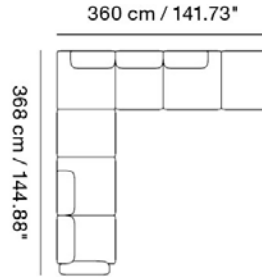

IN SITU MODULAR SOFA / CORNER - CONFIGURATION 8

Designed by Anderssen & Voll

Kindly note that the Ready-To-Ship options with Frame Configuration and Modules include frame sections, seating modules (A8O + G98 + D8O + F98 + C8O + G98 + D8O) and linking brackets for the sofa.

Please note that if you want to order this configuration in a different textile option and/or other seating modules, you must order the Made-To-Order Frame Configuration, listed below, along with the desired seating modules in the selected textile.

Material: Frame in powder coated steel. Modules in a wood construction with foam, wadding and fiberballs. Upholstered in textile.

READY-TO-SHIP OPTIONS

ITEM NO.	COLOR	PRICE
41958 - 80	Frame Configuration & Modules - Ocean 80	EUR 6.723,20
41928 - 12	Frame Configuration & Modules - Clay 12	EUR 8.141,70

MADE-TO-ORDER OPTIONS

ITEM NO.	COLOR	PRICE	MOQ	< MOQ FEE	START-UP FEE	LEAD TIME
41807	Frame Configuration - Black	EUR 471,90	1	-	-	6 weeks

MUUTO