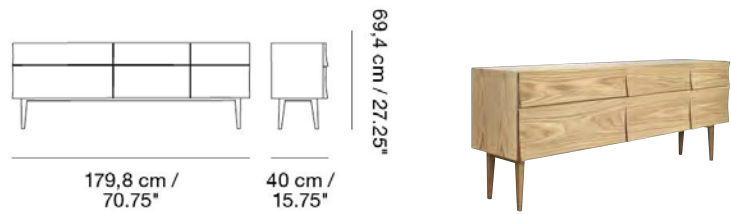

REFLECT SIDEBORD / LARGE

Designed by Søren Rose Studio

A long lasting design classic that focuses on enhancing and presenting the structure of the wood in an optimal way. The carefully contoured and curved shape of the front enables light to reflect along the surface.

Material: Board with veneer in oak & solid oak legs. Oak version is oiled. Black version is lacquered.

READY-TO-SHIP OPTIONS

ITEM NO.	COLOR	PRICE
09170	Oak	EUR 2.681,90
09171	Black	EUR 2.681,90