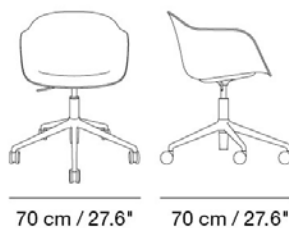

FIBER ARMCHAIR / SWIVEL BASE W. CASTORS & GAS LIFT

Designed by Iskos-Berlin

Fiber Armchair is made from an innovative composite of wood and plastic fibers for a deep, matte surface and soft touch. Here, the design combines its slender and embracing form with the functionality of a gas lift for easy raising and lowering of the seating height.

Material: Shell in plastic composition with up to 25% pine wood fibers. Swivel base in die casted aluminum. Made-to-order shell, textile and leather with base color option of Polished Aluminum, Black, White or Grey. Castors are available in either Black or White. Black, Grey and Polished Aluminum swivel bases with Black castors. White swivel base with White castors.

Textile consumption for COM:

Textile Upholstery: 1,5 m / 1.64 yds

Leather Upholstery: 3 m² / 32.3 ft²

72-84 cm / 28.3-33.1"
SH 42-54 cm / 16.5-22.3"