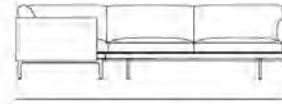

255 cm / 100.4"

SH 40 cm / 15.7"