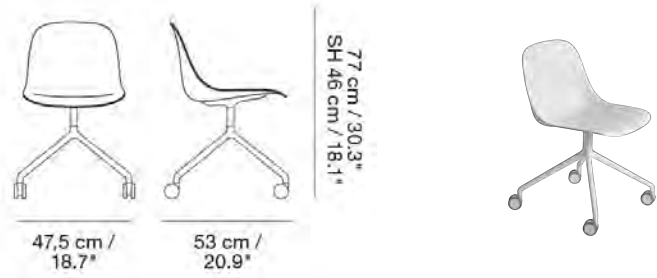

FIBER SIDE CHAIR / SWIVEL BASE W. CASTORS

Designed by Iskos-Berlin

The open form of the Fiber Side Chair creates a versatile and light expression. Shell is made in an innovative wood fiber plastic composite for a deep, matte surface and soft touch.

Material: Shell in plastic composition with up to 25% pine wood fibers. Made-to-order textile and leather with base color option of Black, White, Grey, Dusty Green or Polished Aluminum. Swivel base in aluminum without return. Castors are available in either Black or White. Black, Grey and Polished Aluminum swivel bases come with Black castors. White swivel base comes with White castors.

Textile consumption for COM:

Textile Upholstery: 1,4 m / 1.54 yds

Leather Upholstery: 2,2 m² / 23.7 ft²

MADE-TO-ORDER OPTIONS

ITEM NO.	COLOR	PRICE	MOQ	< MOQ FEE	START-UP FEE	LEAD TIME
25190	Black/Black	EUR 321,50	1	-	-	5 weeks
25191	Grey/Grey	EUR 321,50	1	-	-	5 weeks
25193	Dusty Green/Dusty Green	EUR 321,50	1	-	-	5 weeks
25194	Ochre/Black	EUR 321,50	1	-	-	5 weeks
25195	Natural White/White	EUR 321,50	1	-	-	5 weeks
23370	Remix - All Colors	EUR 545,30	1	-	-	5 weeks
70225	Wooly - All Colors	EUR 545,30	1	-	-	5 weeks
23371	Steelcut - All Colors	EUR 590,10	1	-	-	5 weeks
23372	Steelcut Trio - All Colors	EUR 590,10	1	-	-	5 weeks
57018	Forest Nap - All Colors	EUR 590,10	1	-	-	5 weeks
23377	Clara - All Colors	EUR 590,10	1	-	-	5 weeks
23378	Canvas - All Colors	EUR 590,10	1	-	-	5 weeks
23373	Hallingdal - All Colors	EUR 634,90	1	-	-	5 weeks
23374	Divina - All Colors	EUR 634,90	1	-	-	5 weeks
23379	Divina MD - All Colors	EUR 634,90	1	-	-	5 weeks
23380	Divina Melange - All Colors	EUR 634,90	1	-	-	5 weeks
55016	Hero - All Colors	EUR 634,90	1	-	-	5 weeks
55133	Balder - All Colors	EUR 634,90	1	-	-	5 weeks
55250	Twill Weave - All Colors	EUR 634,90	1	-	-	5 weeks
23382	Faux Leather* - All Colors	EUR 634,90	1	-	-	6 weeks
23383	Easy Leather - All Colors	EUR 765,60	1	-	-	5 weeks
23375	Refine Leather - All Colors	EUR 858,80	1	-	-	5 weeks
23376	Endure Leather - All Colors	EUR 891,00	1	-	-	5 weeks
23381	COM Textile	EUR 545,30	1	-	-	6 weeks
23384	COM Imitation Leather	EUR 634,90	1	-	-	6 weeks
23385	COM Leather	EUR 765,60	1	-	-	6 weeks
00335	Test Sample - 1 Chair	EUR 500,00	1	-	-	6 weeks

MUUTO