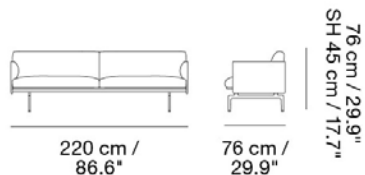

OUTLINE STUDIO SOFA / 220CM / 86.6" - POLISHED ALUMINUM BASE - SH: 45CM / 17.7"

Designed by Anderssen & Voll

Slimming down the elegant proportions of the Outline Sofa into a studio version, allowing for the design to be implemented into compact homes, hotel rooms, breakout areas and lobbies. Here in a higher seat height for workplace environments and hospitality settings. Our Power Outlet can be added to the Outline Studio Sofa.

Material: Polished aluminum legs. Wood and steel construction. Cold foam filling.

Textile consumption for COM:

Textile Upholstery: 8 m / 8.22 yds
Leather Upholstery: 17,4 m² / 187.3 ft²

MADE-TO-ORDER OPTIONS

ITEM NO.	COLOR	PRICE	MOQ	< MOQ FEE	START-UP FEE	LEAD TIME
73562	Vancouver - Color 4, 8, 10, 12, 13 & 14	EUR 2.592,40	1	-	-	8 weeks
73569	Remix - All Colors	EUR 2.592,40	1	-	-	6 weeks
73568	Rime - All Colors	EUR 3.040,10	1	-	-	6 weeks
73563	Fiord - All Colors	EUR 3.040,10	1	-	-	6 weeks
73566	Steelcut - All Colors	EUR 3.040,10	1	-	-	6 weeks
73565	Steelcut Trio - All Colors	EUR 3.040,10	1	-	-	6 weeks
73570	Clara - All Colors	EUR 3.040,10	1	-	-	6 weeks
73571	Canvas - All Colors	EUR 3.040,10	1	-	-	6 weeks
73567	Hallingdal - All Colors	EUR 3.219,20	1	-	-	6 weeks
73572	Divina - All Colors	EUR 3.219,20	1	-	-	6 weeks
73573	Divina MD - All Colors	EUR 3.219,20	1	-	-	6 weeks
73574	Divina Melange - All Colors	EUR 3.219,20	1	-	-	6 weeks
73582	Balder - All Colors	EUR 3.398,30	1	-	-	6 weeks
73583	Twill Weave - All Colors	EUR 3.398,30	1	-	-	6 weeks
73581	Vidar - All Colors	EUR 3.398,30	1	-	-	6 weeks
73577	Faux Leather* - All Colors	EUR 3.040,10	1	-	-	6 weeks
73578	Easy Leather - All Colors	EUR 4.025,20	1	-	-	6 weeks
73564	Refine Leather - All Colors	EUR 4.831,10	1	-	-	6 weeks
73575	Endure Leather - All Colors	EUR 5.547,50	1	-	-	6 weeks
73576	COM Textile	EUR 2.592,40	1	-	-	6-12 weeks
73580	COM Imitation Leather	EUR 3.040,10	1	-	-	6-12 weeks
73579	COM Leather	EUR 4.025,20	1	-	-	6-12 weeks
83061	Leather care set - Refine Leather	EUR 15,70	1	-	-	-
00338	Test Sample 1 Sofa - Textile	EUR 2.000,00	1	-	-	4 weeks
00339	Test Sample 1 Sofa - Leather	EUR 3.500,00	1	-	-	4 weeks

MUUTO