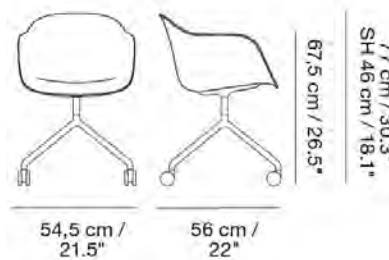

FIBER ARMCHAIR FRONT UPHOLSTERY / SWIVEL BASE W. CASTORS

Designed by Iskos-Berlin

The shell of the Fiber Armchair is designed to balance maximum comfort with minimum space. Swivel base without return.

Material: Shell of plastic composite with up to 25% pine wood fibers. Textile or leather front upholstered seat. Swivel base in aluminum. Matching base and shell from pre-selected color range - choose between Black, Grey, Dusty Green or White. Ochre shell is available with optional base color. Polished Aluminum base is also available. Castors are available in either Black or White. Black, Grey and Polished Aluminum swivel bases with black castors. White swivel base with White castors.

Textile consumption for COM:

Textile Upholstery: 1,2 m / 1.32 yds

Leather Upholstery: 2,2 m² / 23.7 ft²

MADE-TO-ORDER OPTIONS

ITEM NO.	COLOR	PRICE	MOQ	< MOQ FEE	START-UP FEE	LEAD TIME
29244	Remix - Matching Shell/Base	EUR 559,70	1	-	-	5 weeks
29245	Remix - Ochre Shell/Base	EUR 559,70	1	-	-	5 weeks
70237	Wooly - Matching Shell/Base	EUR 559,70	1	-	-	5 weeks
70249	Wooly - Ochre Shell/Base	EUR 559,70	1	-	-	5 weeks
29246	Steelcut - Matching Shell/Base	EUR 652,80	1	-	-	5 weeks
29247	Steelcut - Ochre Shell/Base	EUR 652,80	1	-	-	5 weeks
29248	Steelcut Trio - Matching Shell/Base	EUR 652,80	1	-	-	5 weeks
29249	Steelcut Trio - Ochre Shell/Base	EUR 652,80	1	-	-	5 weeks
57072	Forest Nap - Ochre Shell/Base	EUR 652,80	1	-	-	5 weeks
57073	Forest Nap - Matching Shell/Base	EUR 652,80	1	-	-	5 weeks
29258	Clara - Matching Shell/Base	EUR 652,80	1	-	-	5 weeks
29259	Clara - Ochre Shell/Base	EUR 652,80	1	-	-	5 weeks
29260	Canvas - Matching Shell/Base	EUR 652,80	1	-	-	5 weeks
29261	Canvas - Ochre Shell/Base	EUR 652,80	1	-	-	5 weeks
29250	Hallingdal - Matching Shell/Base	EUR 679,70	1	-	-	5 weeks
29251	Hallingdal - Ochre Shell/Base	EUR 679,70	1	-	-	5 weeks
29252	Divina - Matching Shell/Base	EUR 679,70	1	-	-	5 weeks
29253	Divina - Ochre Shell/Base	EUR 679,70	1	-	-	5 weeks
29262	Divina MD - Matching Shell/Base	EUR 679,70	1	-	-	5 weeks
29263	Divina MD - Ochre Shell/Base	EUR 679,70	1	-	-	5 weeks
29264	Divina Melange - Matching Shell/Base	EUR 679,70	1	-	-	5 weeks
29265	Divina Melange - Ochre Shell/Base	EUR 679,70	1	-	-	5 weeks
55071	Hero - Matching Shell/Base	EUR 679,70	1	-	-	5 weeks
55072	Hero - Ochre Shell/Base	EUR 679,70	1	-	-	5 weeks
55188	Balder - Matching Shell/Base	EUR 679,70	1	-	-	5 weeks
55189	Balder - Ochre Shell/Base	EUR 679,70	1	-	-	5 weeks
55305	Twill Weave - Matching Shell/Base	EUR 679,70	1	-	-	5 weeks
55306	Twill weave - Ochre Shell/Base	EUR 679,70	1	-	-	5 weeks
29268	Faux Leather* - Matching Shell/Base	EUR 679,70	1	-	-	6 weeks
29269	Faux Leather* - Ochre Shell/Base	EUR 679,70	1	-	-	6 weeks
29270	Easy Leather - Matching Shell/Base	EUR 814,00	1	-	-	5 weeks
29271	Easy Leather - Ochre Shell/Base	EUR 814,00	1	-	-	5 weeks
29254	Refine Leather - Matching Shell/Base	EUR 822,90	1	-	-	5 weeks
29255	Refine Leather - Ochre Shell/Base	EUR 822,90	1	-	-	5 weeks
29256	Endure Leather - Matching Shell/Base	EUR 867,70	1	-	-	5 weeks
29257	Endure Leather - Ochre Shell/Base	EUR 867,70	1	-	-	5 weeks
29266	COM Textile - Matching Shell/Base	EUR 559,70	1	-	-	6 weeks
29267	COM Textile - Ochre Shell/Base	EUR 559,70	1	-	-	6 weeks
29272	COM Imi. Leather - Matching Shell/Base	EUR 679,70	1	-	-	6 weeks
29273	COM Imi. Leather - Ochre Shell/Base	EUR 679,70	1	-	-	6 weeks

MUUTO