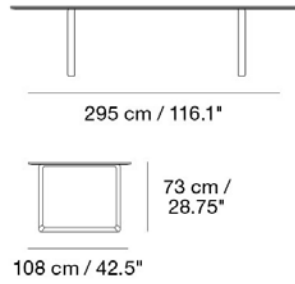

70/70 TABLE / 295 X 108 CM / 116 X 42.5"

Designed by TAF Studio

A simple design with a light expression that creates a striking profile. The almost reduced design is balanced with fine details in the plywood layered table top and form of the angular frame. Organize and manage cords and wires with our Cable Management. Our Power Outlet can be added to the 70/70 Table.

Material: Black and grey with linoleum finish. White and sand with laminate finish. All with plywood edges. Oak with veneer finish or solid oak. Frame in cast aluminum. Nanolaminate finish is available as made-to-order.

Shipping crate fee of 50 EUR / 60 USD will be applied to all orders for Asia-Pacific of this product.

READY-TO-SHIP OPTIONS

ITEM NO.	COLOR	PRICE
65061	White Laminate/White	EUR 1.834,80
65062	White Laminate/Black	EUR 1.834,80
65063	White Laminate/Grey	EUR 1.834,80
65076	White Laminate/Sand	EUR 1.834,80
65073	Sand Laminate/White	EUR 1.834,80
65074	Sand Laminate/Black	EUR 1.834,80
65075	Sand Laminate/Grey	EUR 1.834,80
65077	Sand Laminate/Sand	EUR 1.834,80
65064	Black Linoleum/White	EUR 1.834,80
65065	Black Linoleum/Black	EUR 1.834,80
65066	Black Linoleum/Grey	EUR 1.834,80
65078	Black Linoleum/Sand	EUR 1.834,80
65067	Grey Linoleum/White	EUR 1.834,80
65068	Grey Linoleum/Black	EUR 1.834,80
65069	Grey Linoleum/Grey	EUR 1.834,80
65079	Grey Linoleum/Sand	EUR 1.834,80
65070	Oak/White	EUR 2.013,90
65071	Oak/Black	EUR 2.013,90
65072	Oak/Grey	EUR 2.013,90
65080	Oak/Sand	EUR 2.013,90
65169	Solid Oak/Black	EUR 3.040,10
65170	Solid Oak/White	EUR 3.040,10
65171	Solid Oak/Grey	EUR 3.040,10
65172	Solid Oak/Sand	EUR 3.040,10

MADE-TO-ORDER OPTIONS

ITEM NO.	COLOR	PRICE	MOQ	< MOQ FEE	START-UP FEE	LEAD TIME
65141	White Nanolaminate/White	EUR 2.144,70	1	-	-	6 weeks
65142	White Nanolaminate/Black	EUR 2.144,70	1	-	-	6 weeks
65143	White Nanolaminate/Grey	EUR 2.144,70	1	-	-	6 weeks
65152	White Nanolaminate/Sand	EUR 2.144,70	1	-	-	6 weeks
65144	Black Nanolaminate/White	EUR 2.144,70	1	-	-	6 weeks
65145	Black Nanolaminate/Black	EUR 2.144,70	1	-	-	6 weeks
65146	Black Nanolaminate/Grey	EUR 2.144,70	1	-	-	6 weeks
65151	Black Nanolaminate/Sand	EUR 2.144,70	1	-	-	6 weeks
65147	Grey Nanolaminate/White	EUR 2.144,70	1	-	-	6 weeks
65148	Grey Nanolaminate/Black	EUR 2.144,70	1	-	-	6 weeks
65149	Grey Nanolaminate/Grey	EUR 2.144,70	1	-	-	6 weeks
65150	Grey Nanolaminate/Sand	EUR 2.144,70	1	-	-	6 weeks

MUUTO