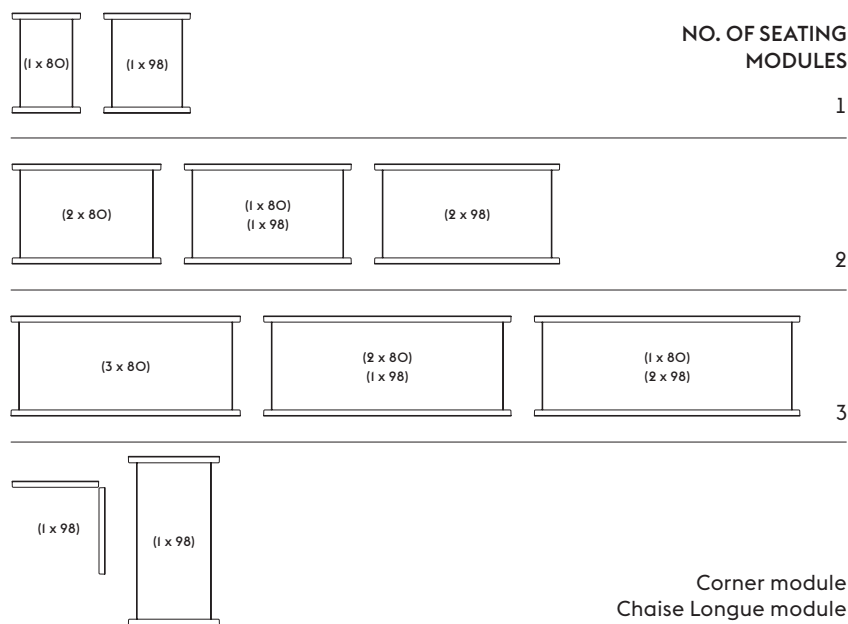

2. FRAME SECTIONS

Choose the frame section(s) that match the seating modules of the desired configuration (10 frame sections to choose from in total). We recommend using as few frame sections as possible when creating your own configuration for a clean appearance. A Frame Corner Section must always be supported by sections in the two open directions. A configuration with chaise longue modules H98 or I98 must be created using at least 2 sections in total.