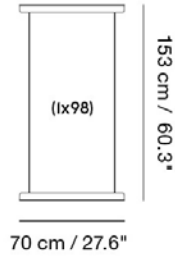

IN SITU MODULAR SOFA / FRAME SECTION CHAISE LOUNGE (1 X 98)

Designed by Anderssen & Voll

Create your own In Situ Modular Sofa by combining frame sections by following the In Situ Modular Sofa Guidelines. A frame section should always be accompanied by a matching seating module.

A configuration with chaise longue modules H98 or I98 must be created using at least 2 sections in total.

Kindly note that linking brackets must always be used when joining together frame sections.

Material: Frame in powder coated steel.

MADE-TO-ORDER OPTIONS

ITEM NO.	COLOR	PRICE	MOQ	< MOQ FEE	START-UP FEE	LEAD TIME
41564	Black	EUR 67,20	1	-	-	6 weeks

MUUTO