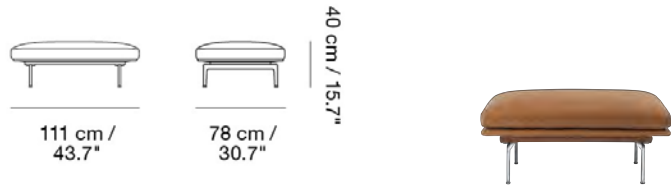

OUTLINE SOFA / POUF - POLISHED ALUMINUM BASE

Designed by Anderssen & Voll

The Outline Series adds new perspectives to the classic Scandinavian design sofas of the 1960's, marrying the ideals of simplicity and function into one.

Our Power Outlet can be added to the Outline Sofa.

Material: Polished aluminum legs. Wood and steel construction. Cold foam filling.

Textile consumption for COM:

Textile Upholstery: 2,5 m / 2.73 yds

Leather Upholstery: 5,6 m² / 60.3 ft²

MADE-TO-ORDER INSPIRATION

ITEM NO.	COLOR	PRICE	MOQ	< MOQ FEE	START-UP FEE	LEAD TIME
67621 - 912	Balder 912	EUR 1.387,10	1	-	-	6 weeks
67622 - 990	Twill Weave 990	EUR 1.387,10	1	-	-	6 weeks
67618 - 723	Vidar 723	EUR 1.387,10	1	-	-	6 weeks
67613 - ROOT	Easy Leather - Root	EUR 1.566,20	1	-	-	6 weeks
67603 - BEIG	Refine Leather - Beige	EUR 1.655,70	1	-	-	6 weeks

MADE-TO-ORDER OPTIONS

ITEM NO.	COLOR	PRICE	MOQ	< MOQ FEE	START-UP FEE	LEAD TIME
67601	Vancouver - Color 4, 8, 10, 12, 13 & 14	EUR 1.070,10	1	-	-	8 weeks
67606	Remix - All Colors	EUR 1.070,10	1	-	-	6 weeks
67619	Rime - All Colors	EUR 1.208,00	1	-	-	6 weeks
67602	Fiord - All Colors	EUR 1.208,00	1	-	-	6 weeks
67604	Steelcut - All Colors	EUR 1.208,00	1	-	-	6 weeks
67620	Steelcut Trio - All Colors	EUR 1.208,00	1	-	-	6 weeks
67607	Clara - All Colors	EUR 1.208,00	1	-	-	6 weeks
67608	Canvas - All Colors	EUR 1.208,00	1	-	-	6 weeks
67605	Hallingdal - All Colors	EUR 1.297,50	1	-	-	6 weeks
67609	Divina - All Colors	EUR 1.297,50	1	-	-	6 weeks
67610	Divina MD - All Colors	EUR 1.297,50	1	-	-	6 weeks
67611	Divina - All Colors	EUR 1.297,50	1	-	-	6 weeks
67621	Balder - All Colors	EUR 1.387,10	1	-	-	6 weeks
67622	Twill Weave - All Colors	EUR 1.387,10	1	-	-	6 weeks
67618	Vidar - All Colors	EUR 1.387,10	1	-	-	6 weeks
67614	Faux Leather* - All Colors	EUR 1.208,00	1	-	-	6 weeks
67613	Easy Leather - All Colors	EUR 1.566,20	1	-	-	6 weeks
67603	Refine Leather - All Colors	EUR 1.655,70	1	-	-	6 weeks
67612	Endure Leather - All Colors	EUR 1.924,40	1	-	-	6 weeks
67615	COM Textile	EUR 1.070,10	1	-	-	6-12 weeks
67616	COM Imitation Leather	EUR 1.208,00	1	-	-	6-12 weeks
67617	COM Leather	EUR 1.566,20	1	-	-	6-12 weeks
83061	Leather care set - Refine Leather	EUR 15,70	1	-	-	-

MUUTO