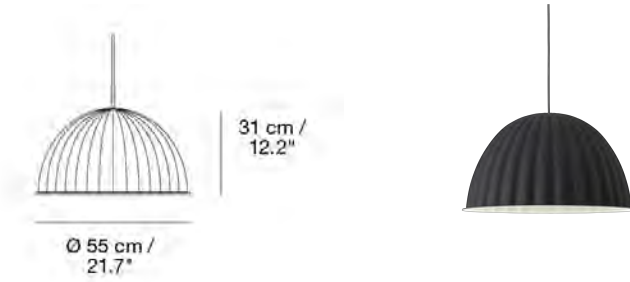

UNDER THE BELL PENDANT LAMP / Ø 55 CM

Designed by Iskos-Berlin

With its shade made in a recycled plastic felt, Under The Bell gives the effect of a space within a space through its cupola-like form. With its textile material, the Under The Bell will both add an aesthetic to any room as well as improving acoustics by absorbing noise.

Material: PET felt material & PVC cord. Ceiling cap included. Bulb not included. Cord Length: 500 cm / 197"

READY-TO-SHIP OPTIONS

ITEM NO.	COLOR	PRICE
21361	Black	EUR 446,80
21362	Grey	EUR 446,80
21363	White Melange	EUR 446,80
24050	Ceiling Cap - White	EUR 13,40

MADE-TO-ORDER OPTIONS

ITEM NO.	COLOR	PRICE	MOQ	< MOQ FEE	START-UP FEE	LEAD TIME
60361	Extra cord per linear meter - White Melange	EUR 2,50	1	-	-	-
60362	Extra cord per linear meter - Grey	EUR 2,50	1	-	-	-
60363	Extra cord per linear meter - Black	EUR 2,50	1	-	-	-

MUUTO