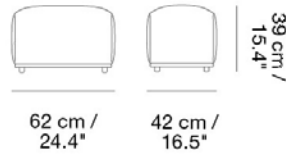

ECHO POUF / 42 X 62 / 16.5 X 24.4"

Designed by Anderssen & Voll

Designed with a simple, friendly expression, the Echo Pouf brings comfort and functionality to any space. Use the design in symmetric formations or clusters in various sizes and upholsteries to create visual echoes throughout a space. The feet of the Echo Pouf are Black.

Material: Wood frame and High-Resilience foam.

Textile consumption for COM:

Textile Upholstery: 1,6 m / 1.78 yds

MADE-TO-ORDER INSPIRATION

ITEM NO.	COLOR	PRICE	MOQ	< MOQ FEE	START-UP FEE	LEAD TIME
66061 - 123	Remix 123	EUR 604,40	1	-	-	6 weeks
66062 - 512	Forest Nap 512	EUR 667,10	1	-	-	6 weeks
66062 - 912	Forest Nap 912	EUR 667,10	1	-	-	6 weeks
66062 - 992	Forest Nap 992	EUR 667,10	1	-	-	6 weeks
66073 - 542	Vidar 542	EUR 711,90	1	-	-	6 weeks
66073 - 554	Vidar 554	EUR 711,90	1	-	-	6 weeks

MADE-TO-ORDER OPTIONS

ITEM NO.	COLOR	PRICE	MOQ	< MOQ FEE	START-UP FEE	LEAD TIME
66061	Remix - All Colors	EUR 604,40	1	-	-	6 weeks
66066	Rime - All Colors	EUR 667,10	1	-	-	6 weeks
66063	Fiord - All Colors	EUR 667,10	1	-	-	6 weeks
66062	Forest Nap - All Colors	EUR 667,10	1	-	-	6 weeks
66065	Steelcut - All Colors	EUR 667,10	1	-	-	6 weeks
66064	Steelcut Trio - All Colors	EUR 667,10	1	-	-	6 weeks
66067	Clara - All Colors	EUR 667,10	1	-	-	6 weeks
66068	Canvas - All Colors	EUR 667,10	1	-	-	6 weeks
66069	Hallingdal - All Colors	EUR 711,90	1	-	-	6 weeks
66070	Divina - All Colors	EUR 711,90	1	-	-	6 weeks
66071	Divina MD - All Colors	EUR 711,90	1	-	-	6 weeks
66072	Divina Melange - All Colors	EUR 711,90	1	-	-	6 weeks
66073	Vidar - All Colors	EUR 711,90	1	-	-	6 weeks
66078	COM Textile	EUR 604,40	1	-	-	6-12 weeks