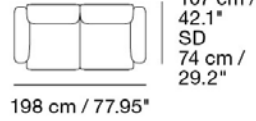

IN SITU MODULAR SOFA / 2-SEATER - CONFIGURATION I

Designed by Anderssen & Voll

Kindly note that the Ready-To-Ship options with Frame Configuration and Modules include frame sections, seating modules (A8O + B8O) and linking brackets for the sofa.

Please note that if you want to order this configuration in a different textile option and/or other seating modules, you must order the Made-To-Order Frame Configuration, listed below, along with the desired seating modules in the selected textile.

Material: Frame in powder coated steel. Modules in a wood construction with foam, wadding and fiberballs. Upholstered in textile.

READY-TO-SHIP OPTIONS

ITEM NO.	COLOR	PRICE
41930 - 80	Frame Configuration & Modules - Ocean 80	EUR 2.550,30
41900 - 12	Frame Configuration & Modules - Clay 12	EUR 3.170,00

MADE-TO-ORDER OPTIONS

ITEM NO.	COLOR	PRICE	MOQ	< MOQ FEE	START-UP FEE	LEAD TIME
41600	Frame Configuration - Black	EUR 134,30	1	-	-	6 weeks

MUUTO