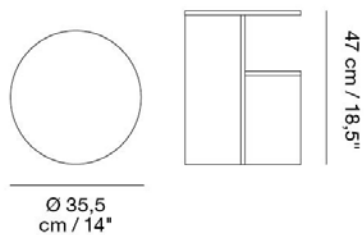

HALVES SIDE TABLE

Designed by MSDS Studio

With its sculptural appearance and modern material, the design can be used next to a sofa setting, as a bedside table, in hallways or to elevate and display any objects.

Material: Acrylic Stone Composite

READY-TO-SHIP OPTIONS

ITEM NO.	COLOR	PRICE
22305	Light Grey	EUR 303,60
29005	Sand	EUR 303,60
29007	Sage Green	EUR 303,60

MUUTO