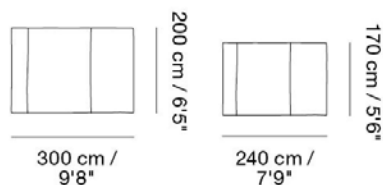

VARJO RUG /

Designed by Tina Ratzler

Inspired by the herringbone configuration in old hardwood floors, the hand-woven Varjo Rug masters the fine balance between being a subtle rug while also being detailed and unique.

Material: Rug in 100% New Zealand wool. Rug Pad in jute material, weaved pad with latex coat.

READY-TO-SHIP OPTIONS

ITEM NO.	COLOR	PRICE
18103	200 x 300 - Dark Grey	EUR 742,30
18104	200 x 300 - Blue	EUR 742,30
18106	200 x 300 - Dark Green	EUR 742,30
18107	200 x 300 - Taupe	EUR 742,30
18063	170 x 240 - Dark Grey	EUR 563,30
18064	170 x 240 - Blue	EUR 563,30
18066	170 x 240 - Dark Green	EUR 563,30
18067	170 x 240 - Taupe	EUR 563,30
18124	Rug Pad - 160 x 230	EUR 49,30
18125	Rug Pad - 190 x 290	EUR 61,80