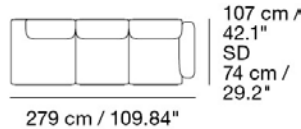

IN SITU MODULAR SOFA / 3-SEATER - CONFIGURATION 2

Designed by Anderssen & Voll

Kindly note that the Ready-To-Ship options with Frame Configuration and Modules include frame sections, seating modules (F98 + C80 + B80) and linking brackets for the sofa.

Please note that if you want to order this configuration in a different textile option and/or other seating modules, you must order the Made-To-Order Frame Configuration, listed below, along with the desired seating modules in the selected textile.

Material: Frame in powder coated steel. Modules in a wood construction with foam, wadding and fiberballs. Upholstered in textile.

READY-TO-SHIP OPTIONS

ITEM NO.	COLOR	PRICE
41938 - 80	Frame Configuration & Modules - Ocean 80	EUR 3.329,40
41908 - 12	Frame Configuration & Modules - Clay 12	EUR 4.128,10

MADE-TO-ORDER OPTIONS

ITEM NO.	COLOR	PRICE	MOQ	< MOQ FEE	START-UP FEE	LEAD TIME
41651	Frame Configuration - Black	EUR 201,50	1	-	-	6 weeks

MUUTO