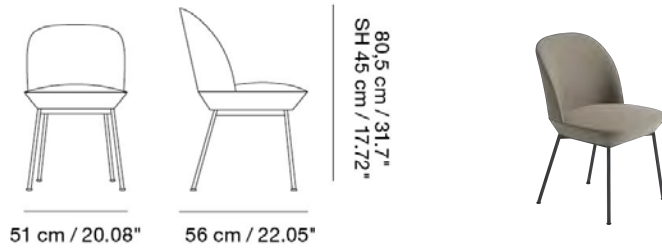

OSLO SIDE CHAIR

Designed by Anderssen & Voll

Combining modern, geometric lines with a light expression and comfortably soft seat, the Oslo Side Chair brings an elegant touch to any space in any home, restaurant or workplace. Plastic glides included. Option of pre-mounted felt glides upon request for orders above 50 chairs.

Material: Steel frame, moulded foam and textile from Kvadrat and Rohleder. Made-to-order textiles with option of anthracite black or chrome legs.

Textile consumption for COM:

Textile Upholstery: 1,4 m / 1.54 yds

READY-TO-SHIP OPTIONS

ITEM NO.	COLOR	PRICE
14922 - CHRO_32	Ocean 32/Chrome	EUR 622,40
14922 - BLCK_601	Ocean 601/Anthracite Black	EUR 622,40
14914 - BLCK_161	Still 161/Anthracite Black	EUR 711,90
14921 - CHRO_990	Twill Weave 990/Chrome	EUR 711,90

MADE-TO-ORDER INSPIRATION

ITEM NO.	COLOR	PRICE	MOQ	< MOQ FEE	START-UP FEE	LEAD TIME
14922 - BLCK_3	Ocean 3/Anthracite Black	EUR 622,40	1	-	-	5 weeks
14922 - BLCK_21	Ocean 21/Anthracite Black	EUR 622,40	1	-	-	5 weeks
14922 - CHRO_50	Ocean 50/Chrome	EUR 622,40	1	-	-	5 weeks
14922 - BLCK_52	Ocean 52/Anthracite Black	EUR 622,40	1	-	-	5 weeks
14922 - BLCK_80	Ocean 80/Anthracite Black	EUR 622,40	1	-	-	5 weeks
14901 - CHRO_240	Steelcut 240/Chrome	EUR 670,70	1	-	-	5 weeks
14901 - BLCK_775	Steelcut 775/Anthracite Black	EUR 670,70	1	-	-	5 weeks
14914 - CHRO_941	Still 941/Chrome	EUR 711,90	1	-	-	5 weeks
14921 - CHRO_530	Twill Weave 530/Chrome	EUR 711,90	1	-	-	5 weeks
14921 - BLCK_530	Twill Weave 530/Anthracite	EUR 711,90	1	-	-	5 weeks

MADE-TO-ORDER OPTIONS

ITEM NO.	COLOR	PRICE	MOQ	< MOQ FEE	START-UP FEE	LEAD TIME
14922	Ocean - Color 3, 21, 32, 50, 52, 80 & 601	EUR 622,40	1	-	-	6 weeks
14907	Fiord - All Colors	EUR 670,70	1	-	-	5 weeks
14901	Steelcut - All Colors	EUR 670,70	1	-	-	5 weeks
14902	Steelcut Trio - All Colors	EUR 670,70	1	-	-	5 weeks
14908	Clara - All Colors	EUR 670,70	1	-	-	5 weeks
14913	Rime - All Colors	EUR 670,70	1	-	-	5 weeks
14903	Hallingdal - All Colors	EUR 711,90	1	-	-	5 weeks
14904	Divina - All Colors	EUR 711,90	1	-	-	5 weeks
14910	Divina MD - All Colors	EUR 711,90	1	-	-	5 weeks
14911	Divina Melange - All Colors	EUR 711,90	1	-	-	5 weeks
14914	Still - All Colors	EUR 711,90	1	-	-	5 weeks
14921	Twill Weave - All Colors	EUR 711,90	1	-	-	5 weeks
14923	Vidar - All Colors	EUR 711,90	1	-	-	5 weeks
14916	COM Textile	EUR 622,40	4	EUR 250	-	6 weeks
80171	Felt Glide (4 pcs.)	EUR 11,60	1	-	-	-

MUUTO