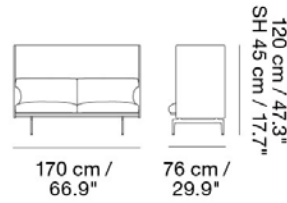

OUTLINE HIGHBACK SOFA / 2-SEATER - BLACK BASE - SH: 45CM / 17.7"

Designed by Anderssen & Voll

The design combines a soft, deep seat and clean refined lines with a highback element, creating private spheres within bigger spaces and shelter for conversation and collaboration, here in a higher seat height for workplace environments and hospitality settings.

Material: Black powder coated aluminum legs. Wood and steel construction. Cold foam filling.

Textile consumption for COM:

Textile Upholstery: 10,5 m / 11.43 yds

Leather Upholstery: 22,5 m² / 242.19 ft²

MADE-TO-ORDER OPTIONS

ITEM NO.	COLOR	PRICE	MOQ	< MOQ FEE	START-UP FEE	LEAD TIME
69601	Vancouver - Color 4, 8, 10, 12, 13 & 14	EUR 3.040,10	1	-	-	6 weeks
69608	Remix - All Colors	EUR 3.040,10	1	-	-	6 weeks
69607	Rime - All Colors	EUR 3.308,80	1	-	-	6 weeks
69602	Fiord - All Colors	EUR 3.308,80	1	-	-	6 weeks
69605	Steelcut - All Colors	EUR 3.308,80	1	-	-	6 weeks
69604	Steelcut Trio - All Colors	EUR 3.308,80	1	-	-	6 weeks
69609	Clara - All Colors	EUR 3.308,80	1	-	-	6 weeks
69610	Canvas - All Colors	EUR 3.308,80	1	-	-	6 weeks
69606	Hallingdal - All Colors	EUR 3.577,40	1	-	-	6 weeks
69611	Divina - All Colors	EUR 3.577,40	1	-	-	6 weeks
69612	Divina MD - All Colors	EUR 3.577,40	1	-	-	6 weeks
69613	Divina Melange - All Colors	EUR 3.577,40	1	-	-	6 weeks
69621	Balder - All Colors	EUR 3.846,10	1	-	-	6 weeks
69622	Twill Weave - All Colors	EUR 3.846,10	1	-	-	6 weeks
69620	Vidar - All Colors	EUR 3.846,10	1	-	-	6 weeks
69616	Faux Leather* - All Colors	EUR 3.308,80	1	-	-	6 weeks
69617	Easy Leather - All Colors	EUR 4.969,00	1	-	-	6 weeks
69603	Refine Leather - All Colors	EUR 5.506,30	1	-	-	6 weeks
69614	Endure Leather - All Colors	EUR 6.133,10	1	-	-	6 weeks
69615	COM Textile	EUR 3.040,10	1	-	-	6-12 weeks
69619	COM Imitation Leather	EUR 3.308,80	1	-	-	6-12 weeks
69618	COM Leather	EUR 4.969,00	1	-	-	6-12 weeks
83061	Leather care set - Refine Leather	EUR 15,70	1	-	-	-