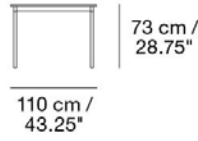

Material: Frame and legs in extruded aluminum. Table top in plywood with either laminate, linoleum or oak veneer surface with plywood edge or chipboard with laminate surface and ABS edges.

MADE-TO-ORDER OPTIONS

ITEM NO.	COLOR	PRICE	MOQ	< MOQ FEE	START-UP FEE	LEAD TIME
64261	White Laminate/ABS/White	EUR 2.013,90	1	-	-	6 weeks
64262	White Laminate/ABS/Black	EUR 2.013,90	1	-	-	6 weeks
64263	Black Laminate/ABS/White	EUR 2.013,90	1	-	-	6 weeks
64264	Black Laminate/ABS/Black	EUR 2.013,90	1	-	-	6 weeks
64265	White Laminate/Plywood/White	EUR 2.193,00	1	-	-	6 weeks
64266	White Laminate/Plywood/Black	EUR 2.193,00	1	-	-	6 weeks
64267	Black Laminate/Plywood/White	EUR 2.193,00	1	-	-	6 weeks
64268	Black Laminate/Plywood/Black	EUR 2.193,00	1	-	-	6 weeks
64269	Black Linoleum/Plywood/White	EUR 2.461,70	1	-	-	6 weeks
64270	Black Linoleum/Plywood/Black	EUR 2.461,70	1	-	-	6 weeks
64271	Oak Veneer/Plywood/White	EUR 2.592,40	1	-	-	6 weeks
64272	Oak Veneer/Plywood/Black	EUR 2.592,40	1	-	-	6 weeks
64273	White Nanolaminate/Plywood/White	EUR 2.413,30	1	-	-	6 weeks
64274	White Nanolaminate/Plywood/Black	EUR 2.413,30	1	-	-	6 weeks
64275	Black Nanolaminate/Plywood/White	EUR 2.413,30	1	-	-	6 weeks
64276	Black Nanolaminate/Plywood/Black	EUR 2.413,30	1	-	-	6 weeks