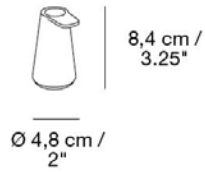

GRIP CANDLESTICK

Designed by Jens Fager

While small in size, the Grip Candlestick has a strong presence. Casted in aluminum, the heaviness of Grip is a striking and unexpected contrast to the candlestick's diminutive design.

Material: Cast aluminum

READY-TO-SHIP OPTIONS

ITEM NO.	COLOR	PRICE
17122	Anthracite ***	EUR 26,00

MUUTO