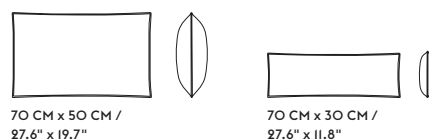

4. CUSHIONS

Specify optional cushions in the desired textile for added comfort and a lounging expression.