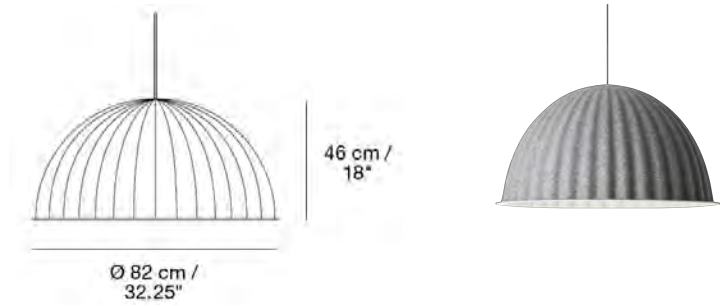

UNDER THE BELL PENDANT LAMP / Ø 82 CM

Designed by Iskos-Berlin

Made from recycled plastic felt, this eye-catching lamp gives the effect of a cosy space within a space. Whether hung over a dining table or in an office or lobby, it also absorbs noise and helps improve the room acoustics.

Material: PET felt material & PVC cord. Ceiling cap included. Bulb not included. Cord Length: 500 cm / 197"

READY-TO-SHIP OPTIONS

ITEM NO.	COLOR	PRICE
21351	Black	EUR 625,90
21352	Grey	EUR 625,90
21353	White Melange	EUR 625,90
24050	Ceiling Cap - White	EUR 13,40

MADE-TO-ORDER OPTIONS

ITEM NO.	COLOR	PRICE	MOQ	< MOQ FEE	START-UP FEE	LEAD TIME
60361	Extra cord per linear meter - White Melange	EUR 2,50	1	-	-	-
60362	Extra cord per linear meter - Grey	EUR 2,50	1	-	-	-
60363	Extra cord per linear meter - Black	EUR 2,50	1	-	-	-

MUUTO