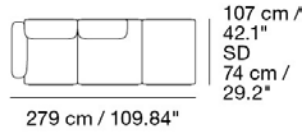

IN SITU MODULAR SOFA / 3-SEATER - CONFIGURATION 5

Designed by Anderssen & Voll

Kindly note that the Ready-To-Ship options with Frame Configuration and Modules include frame sections, seating modules (A8O + G98 + D8O) and linking brackets for the sofa.

Please note that if you want to order this configuration in a different textile option and/or other seating modules, you must order the Made-To-Order Frame Configuration, listed below, along with the desired seating modules in the selected textile.

Material: Frame in powder coated steel. Modules in a wood construction with foam, wadding and fiberballs. Upholstered in textile.

READY-TO-SHIP OPTIONS

ITEM NO.	COLOR	PRICE
41941 - 80	Frame Configuration & Modules - Ocean 80	EUR 2.971,20
41911 - 12	Frame Configuration & Modules - Clay 12	EUR 3.590,90

MADE-TO-ORDER OPTIONS

ITEM NO.	COLOR	PRICE	MOQ	< MOQ FEE	START-UP FEE	LEAD TIME
41654	Frame Configuration - Black	EUR 201,50	1	-	-	6 weeks

MUUTO