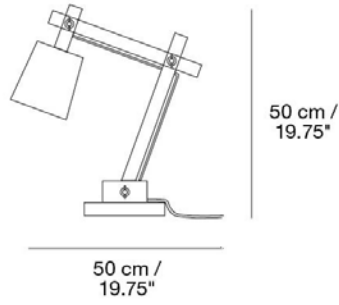

Material: Pine wood & PVC cord. Bulb not included. Cord length: 230 cm / 90.6"

READY-TO-SHIP OPTIONS

ITEM NO.	COLOR	PRICE
07075	Pine w. White Cord	EUR 133,40

MUUTO

CONTROL TABLE LAMP

Designed by TAF Studio