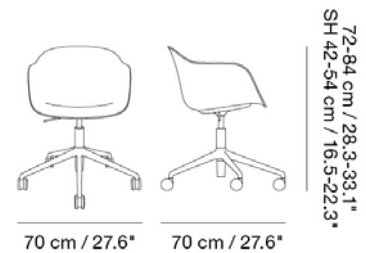

FIBER ARMCHAIR FRONT UPHOLSTERY / SWIVEL BASE W. CASTORS & GAS LIFT

Designed by Iskos-Berlin

Fiber Armchair is made from an innovative composite of wood and plastic fibers for a deep, matte surface and soft touch. Here, the design combines its slender and embracing form with the functionality of a gas lift for easy raising and lowering of the seating height.

Material: Shell of plastic composite with up to 25% pine wood fibers. Matching base and shell from pre-selected color range. Choose between Aluminum, Black, Grey or White. Ochre shell is available with optional base color. Polished Aluminum base is also available. Castors are available in either Black or White. Black, Grey and Polished Aluminum swivel bases with Black castors. White swivel base with White castors.

Textile consumption for COM:

Textile Upholstery: 1,2 m / 1.32 yds

Leather Upholstery: 2,2 m² / 23.7 ft²

MADE-TO-ORDER OPTIONS

ITEM NO.	COLOR	PRICE	MOQ	< MOQ FEE	START-UP FEE	LEAD TIME
50835	Remix - Matching Shell/Base	EUR 649,20	1	-	-	5 weeks
50836	Remix - Ochre Shell/Base	EUR 649,20	1	-	-	5 weeks
50837	Wooly - Matching Shell/Base	EUR 649,20	1	-	-	5 weeks
50838	Wooly - Ochre Shell/Base	EUR 649,20	1	-	-	5 weeks
50839	Steelcut - Matching Shell/Base	EUR 747,70	1	-	-	5 weeks
50840	Steelcut - Ochre Shell/Base	EUR 747,70	1	-	-	5 weeks
50841	Steelcut Trio - Matching Shell/Base	EUR 747,70	1	-	-	5 weeks
50842	Steelcut Trio - Ochre Shell/Base	EUR 747,70	1	-	-	5 weeks
57112	Forest Nap - Matching Shell/Base	EUR 747,70	1	-	-	5 weeks
57095	Forest Nap - Ochre Shell/Base	EUR 747,70	1	-	-	5 weeks
50843	Clara - Matching Shell/Base	EUR 747,70	1	-	-	5 weeks
50844	Clara - Ochre Shell/Base	EUR 747,70	1	-	-	5 weeks
50845	Canvas - Matching Shell/Base	EUR 747,70	1	-	-	5 weeks
50846	Canvas - Ochre Shell/Base	EUR 747,70	1	-	-	5 weeks
50847	Hallingdal - Matching Shell/Base	EUR 819,40	1	-	-	5 weeks
50848	Hallingdal - Ochre Shell/Base	EUR 819,40	1	-	-	5 weeks
50849	Divina - Matching Shell/Base	EUR 819,40	1	-	-	5 weeks
50850	Divina - Ochre Shell/Base	EUR 819,40	1	-	-	5 weeks
50851	Divina MD - Matching Shell/Base	EUR 819,40	1	-	-	5 weeks
50852	Divina MD - Ochre Shell/Base	EUR 819,40	1	-	-	5 weeks
50853	Divina Melange - Matching Shell/Base	EUR 819,40	1	-	-	5 weeks
50854	Divina Melange - Ochre Shell/Base	EUR 819,40	1	-	-	5 weeks
55112	Hero - Matching Shell/Base	EUR 819,40	1	-	-	5 weeks
55113	Hero - Ochre Shell/Base	EUR 819,40	1	-	-	5 weeks
55229	Balder - Matching Shell/Base	EUR 819,40	1	-	-	5 weeks
55230	Balder - Ochre Shell/Base	EUR 819,40	1	-	-	5 weeks
55346	Twill Weave - Matching Shell/Base	EUR 819,40	1	-	-	5 weeks
55347	Twill weave - Ochre Shell/Base	EUR 819,40	1	-	-	5 weeks
50855	Faux Leather* - Matching Shell/Base	EUR 819,40	1	-	-	6 weeks
50856	Faux Leather* - Ochre Shell/Base	EUR 819,40	1	-	-	6 weeks
50857	Easy Leather - Matching Shell/Base	EUR 891,00	1	-	-	5 weeks
50858	Easy Leather - Ochre Shell/Base	EUR 891,00	1	-	-	5 weeks
50859	Refine Leather - Matching Shell/Base	EUR 939,40	1	-	-	5 weeks
50860	Refine Leather - Ochre Shell/Base	EUR 939,40	1	-	-	5 weeks
50861	Endure Leather - Matching Shell/Base	EUR 980,50	1	-	-	5 weeks
50862	Endure Leather - Ochre Shell/Base	EUR 980,50	1	-	-	5 weeks
50863	COM Textile - Matching Shell/Base	EUR 649,20	1	-	-	6 weeks
50864	COM Textile - Ochre Shell/Base	EUR 649,20	1	-	-	6 weeks
50865	COM Imi. Leather - Matching Shell/Base	EUR 819,40	1	-	-	6 weeks

MUUTO