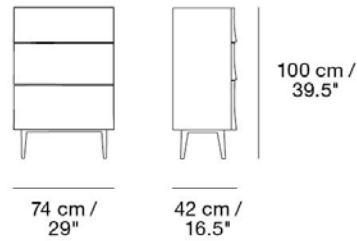

REFLECT DRAWER

Designed by Søren Rose Studio

A long lasting design classic that focuses on enhancing and presenting the structure of the wood in an optimal way. The carefully contoured and curved shape of the front enables light to reflect along the surface.

Material: Board with veneer in oak & solid oak legs. Oak version is oiled. Black version is lacquered.

READY-TO-SHIP OPTIONS

ITEM NO.	COLOR	PRICE
09190	Oak	EUR 2.103,50
09191	Black	EUR 2.103,50