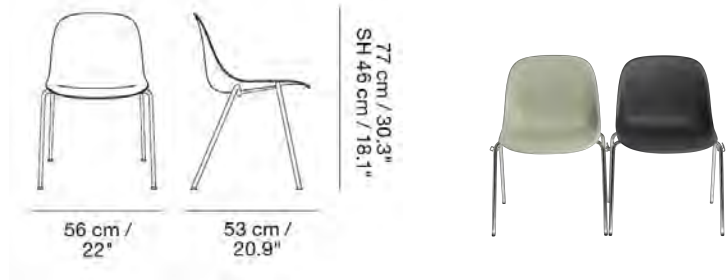

FIBER SIDE CHAIR / A-BASE WITH LINKING DEVICE - WITH FELT GLIDES

Designed by Iskos-Berlin

Perfect for auditoriums, conference rooms and other settings where a dynamic seating arrangement is necessary. The pre-mounted linking device makes it easy to organize chairs into straight lines and afterwards unlink and stack them.

Material: Shell in plastic composition with up to 25% pine wood fibers. Up to 15 shell and IO upholstered chairs can be stacked together.

Textile consumption for COM:

Textile Upholstery: 1,4 m / 1.54 yds

Leather Upholstery: 2,2 m² / 23.7 ft²

MADE-TO-ORDER OPTIONS

ITEM NO.	COLOR	PRICE	MOQ	< MOQ FEE	START-UP FEE	LEAD TIME
25375	Black/Chrome	EUR 237,30	1	-	-	5 weeks
25376	Grey/Chrome	EUR 237,30	1	-	-	5 weeks
25378	Dusty Green/Chrome	EUR 237,30	1	-	-	5 weeks
25380	Natural White/Chrome	EUR 237,30	1	-	-	5 weeks
25379	Ochre/Chrome	EUR 237,30	1	-	-	5 weeks
25381	Remix - All Colors	EUR 452,20	1	-	-	5 weeks
70284	Wooly - All Colors	EUR 452,20	1	-	-	5 weeks
25384	Steelcut - All Colors	EUR 527,40	1	-	-	5 weeks
25385	Steelcut Trio - All Colors	EUR 527,40	1	-	-	5 weeks
57051	Forest Nap - All Colors	EUR 527,40	1	-	-	5 weeks
25388	Clara - All Colors	EUR 527,40	1	-	-	5 weeks
25389	Canvas - All Colors	EUR 527,40	1	-	-	5 weeks
25386	Hallingdal - All Colors	EUR 572,20	1	-	-	5 weeks
25387	Divina - All Colors	EUR 572,20	1	-	-	5 weeks
25390	Divina MD - All Colors	EUR 572,20	1	-	-	5 weeks
25391	Divina Melange - All Colors	EUR 572,20	1	-	-	5 weeks
55049	Hero - All Colors	EUR 572,20	1	-	-	5 weeks
55166	Balder - All Colors	EUR 572,20	1	-	-	5 weeks
55283	Twill Weave - All Colors	EUR 572,20	1	-	-	5 weeks
25393	COM Textile	EUR 452,20	1	-	-	6 weeks
00335	Test Sample - 1 Chair	EUR 500,00	1	-	-	6 weeks

MUUTO