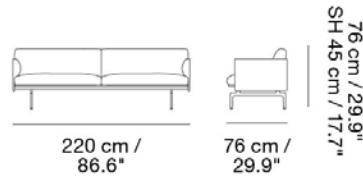

OUTLINE STUDIO SOFA / 220CM / 86.6" - BLACK BASE - SH: 45CM / 17.7"

Designed by Anderssen & Voll

Slimming down the elegant proportions of the Outline Sofa into a studio version, allowing for the design to be implemented into compact homes, hotel rooms, breakout areas and lobbies. Here in a higher seat height for workplace environments and hospitality settings. Our Power Outlet can be added to the Outline Studio Sofa.

Material: Black powder coated aluminum legs. Wood and steel construction. Cold foam filling.

Textile consumption for COM:

Textile Upholstery: 8 m / 8.22 yds
Leather Upholstery: 17,4 m² / 187.3 ft²

MADE-TO-ORDER OPTIONS

ITEM NO.	COLOR	PRICE	MOQ	< MOQ FEE	START-UP FEE	LEAD TIME
73518	Vancouver - Color 4, 8, 10, 12, 13 & 14	EUR 2.413,30	1	-	-	8 weeks
73525	Remix - All Colors	EUR 2.413,30	1	-	-	6 weeks
73524	Rime - All Colors	EUR 2.861,00	1	-	-	6 weeks
73519	Fiord - All Colors	EUR 2.861,00	1	-	-	6 weeks
73522	Steelcut - All Colors	EUR 2.861,00	1	-	-	6 weeks
73521	Steelcut Trio - All Colors	EUR 2.861,00	1	-	-	6 weeks
73526	Clara - All Colors	EUR 2.861,00	1	-	-	6 weeks
73527	Canvas - All Colors	EUR 2.861,00	1	-	-	6 weeks
73523	Hallingdal - All Colors	EUR 3.040,10	1	-	-	6 weeks
73528	Divina - All Colors	EUR 3.040,10	1	-	-	6 weeks
73529	Divina MD - All Colors	EUR 3.040,10	1	-	-	6 weeks
73530	Divina Melange - All Colors	EUR 3.040,10	1	-	-	6 weeks
73538	Balder - All Colors	EUR 3.219,20	1	-	-	6 weeks
73539	Twill Weave - All Colors	EUR 3.219,20	1	-	-	6 weeks
73537	Vidar - All Colors	EUR 3.219,20	1	-	-	6 weeks
73533	Faux Leather* - All Colors	EUR 2.861,00	1	-	-	6 weeks
73534	Easy Leather - All Colors	EUR 3.846,10	1	-	-	6 weeks
73520	Refine Leather - All Colors	EUR 4.652,00	1	-	-	6 weeks
73531	Endure Leather - All Colors	EUR 5.368,40	1	-	-	6 weeks
73532	COM Textile	EUR 2.413,30	1	-	-	6-12 weeks
73536	COM Imitation Leather	EUR 2.861,00	1	-	-	6-12 weeks
73535	COM Leather	EUR 3.846,10	1	-	-	6-12 weeks
83061	Leather care set - Refine Leather	EUR 15,70	1	-	-	-
00338	Test Sample 1 Sofa - Textile	EUR 2.000,00	1	-	-	4 weeks
00339	Test Sample 1 Sofa - Leather	EUR 3.500,00	1	-	-	4 weeks