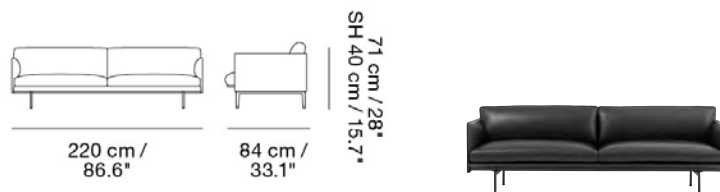

OUTLINE SOFA / 3-SEATER - BLACK BASE

Designed by Anderssen & Voll

The Outline Series adds new perspectives to the classic Scandinavian design sofas of the 1960's, marrying the ideals of simplicity and function into one. The Outline Series is clean and elegant on the outside with a deep seat and soft cushioning on its inside.

Our Power Outlet can be added to the Outline Sofa.

Material: Black powder coated aluminum legs. Wood and steel construction. Cold foam filling.

Textile consumption for COM:

Textile Upholstery: 9 m / 9,8 yds

Leather Upholstery: 20,5 m² / 220.7 ft²

READY-TO-SHIP OPTIONS

ITEM NO.	COLOR	PRICE
27021 - 14	Vancouver 14	EUR 2.681,90
27028 - 163	Remix 163	EUR 2.681,90
27022 - 961	Fiord 961	EUR 3.129,70
27040 - 554	Vidar 554	EUR 3.398,30
27023 - BLCK	Refine Leather - Black	EUR 4.920,60
27023 - COGN	Refine Leather - Cognac	EUR 4.920,60

MADE-TO-ORDER OPTIONS

ITEM NO.	COLOR	PRICE	MOQ	< MOQ FEE	START-UP FEE	LEAD TIME
27021	Vancouver - Color 4, 8, 10, 12 & 13	EUR 2.681,90	1	-	-	8 weeks
27028	Remix - All Colors	EUR 2.681,90	1	-	-	6 weeks
27022	Fiord - All Colors	EUR 3.129,70	1	-	-	6 weeks
27027	Rime - All Colors	EUR 3.129,70	1	-	-	6 weeks
27025	Steelcut - All Colors	EUR 3.129,70	1	-	-	6 weeks
27024	Steelcut Trio - All Colors	EUR 3.129,70	1	-	-	6 weeks
27029	Clara - All Colors	EUR 3.129,70	1	-	-	6 weeks
27030	Canvas - All Colors	EUR 3.129,70	1	-	-	6 weeks
27026	Hallingdal - All Colors	EUR 3.219,20	1	-	-	6 weeks
27031	Divina - All Colors	EUR 3.219,20	1	-	-	6 weeks
27032	Divina MD - All Colors	EUR 3.219,20	1	-	-	6 weeks
27033	Divina Melange - All Colors	EUR 3.219,20	1	-	-	6 weeks
27041	Balder - All Colors	EUR 3.398,30	1	-	-	6 weeks
27042	Twil Weave - All Colors	EUR 3.398,30	1	-	-	6 weeks
27040	Vidar - All Colors	EUR 3.398,30	1	-	-	6 weeks
27036	Faux Leather* - All Colors	EUR 3.129,70	1	-	-	6 weeks
27037	Easy Leather - All Colors	EUR 4.114,70	1	-	-	6 weeks
27023	Refine Leather - All Colors	EUR 4.920,60	1	-	-	6 weeks
27034	Endure Leather - All Colors	EUR 5.685,40	1	-	-	6 weeks
27035	COM Textile	EUR 2.681,90	1	-	-	6-12 weeks
27039	COM Imitation Leather	EUR 3.129,70	1	-	-	6-12 weeks
27038	COM Leather	EUR 4.114,70	1	-	-	6-12 weeks
83061	Leather care set - Refine Leather	EUR 15,70	1	-	-	-
00338	Test Sample 1 Sofa - Textile	EUR 2.000,00	1	-	-	4 weeks
00339	Test Sample 1 Sofa - Leather	EUR 3.500,00	1	-	-	4 weeks

MUUTO