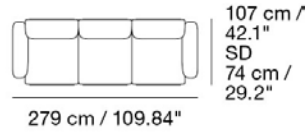

IN SITU MODULAR SOFA / 3-SEATER - CONFIGURATION I

Designed by Anderssen & Voll

Kindly note that the Ready-To-Ship options with Frame Configuration and Modules include frame sections, seating modules (A8O + C8O + B8O) and linking brackets for the sofa.

Please note that if you want to order this configuration in a different textile option and/or other seating modules, you must order the Made-To-Order Frame Configuration, listed below, along with the desired seating modules in the selected textile.

Material: Frame in powder coated steel. Modules in a wood construction with foam, wadding and fiberballs. Upholstered in textile.

READY-TO-SHIP OPTIONS

ITEM NO.	COLOR	PRICE
41937 - 80	Frame Configuration & Modules - Ocean 80	EUR 3.508,50
41907 - 12	Frame Configuration & Modules - Clay 12	EUR 4.396,80

MADE-TO-ORDER OPTIONS

ITEM NO.	COLOR	PRICE	MOQ	< MOQ FEE	START-UP FEE	LEAD TIME
41650	Frame Configuration - Black	EUR 201,50	1	-	-	6 weeks

MUUTO