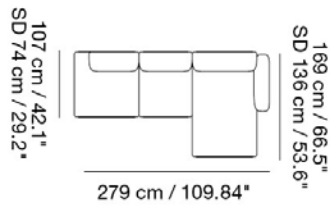

IN SITU MODULAR SOFA / 3-SEATER - CONFIGURATION 8

Designed by Anderssen & Voll

Kindly note that the Ready-To-Ship options with Frame Configuration and Modules include frame sections, seating modules (F98 + C80 + I98) and linking brackets for the sofa.

Please note that if you want to order this configuration in a different textile option and/or other seating modules, you must order the Made-To-Order Frame Configuration, listed below, along with the desired seating modules in the selected textile.

Material: Frame in powder coated steel. Modules in a wood construction with foam, wadding and fiberballs. Upholstered in textile.

READY-TO-SHIP OPTIONS

ITEM NO.	COLOR	PRICE
41944 - 80	Frame Configuration & Modules - Ocean 80	EUR 3.729,70
41914 - 12	Frame Configuration & Modules - Clay 12	EUR 4.666,30

MADE-TO-ORDER OPTIONS

ITEM NO.	COLOR	PRICE	MOQ	< MOQ FEE	START-UP FEE	LEAD TIME
41657	Frame Configuration - Black	EUR 202,40	1	-	-	6 weeks

MUUTO