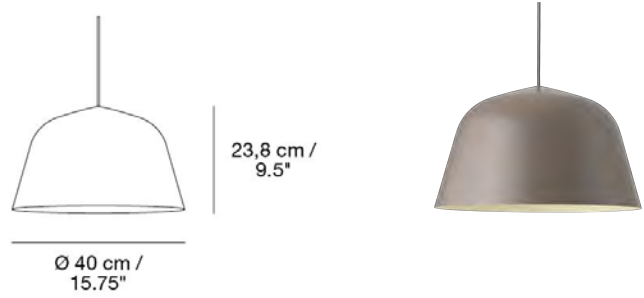

AMBIT PENDANT LAMP / Ø 40 CM

Designed by TAF Studio

Ambit is a timeless and versatile pendant with a strong character. The lamp shade is made from old brazier traditions, press spun by hand, polished and finally hand-painted.

Material: Aluminum. PVC Cord. Ceiling cap included. Bulb not included. Cord Length: 400 cm / 157.5"

READY-TO-SHIP OPTIONS

ITEM NO.	COLOR	PRICE
26021	Grey	EUR 357,30
26022	White	EUR 357,30
26023	Dusty Green	EUR 357,30
26024	Black	EUR 357,30
26026	Beige-Green	EUR 357,30
26027	Taupe	EUR 357,30
15276	Rose	EUR 357,30
24050	Ceiling Cap - White	EUR 13,40

MADE-TO-ORDER OPTIONS

ITEM NO.	COLOR	PRICE	MOQ	< MOQ FEE	START-UP FEE	LEAD TIME
82071	Extra cord per linear meter - Beige-Green	EUR 2,50	1	-	-	1-2 weeks
82067	Extra cord per linear meter - Black	EUR 2,50	1	-	-	1-2 weeks
82068	Extra cord per linear meter - Dusty Green	EUR 2,50	1	-	-	1-2 weeks
82069	Extra cord per linear meter - Grey	EUR 2,50	1	-	-	1-2 weeks
82066	Extra cord per linear meter - Rose	EUR 2,50	1	-	-	1-2 weeks
82070	Extra cord per linear meter - White	EUR 2,50	1	-	-	1-2 weeks
15806	Extra cord per linear meter - Taupe	EUR 2,50	1	-	-	1-2 weeks