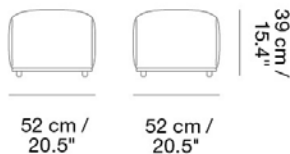

ECHO POUF / 52 X 52 / 20.5 X 20.5"

Designed by Anderssen & Voll

Designed with a simple, friendly expression, the Echo Pouf brings comfort and functionality to any space. Use the design in symmetric formations or clusters in various sizes and upholsteries to create visual echoes throughout a space. The feet of the Echo Pouf are Black.

Material: Wood frame and High-Resilience foam.

Textile consumption for COM:

Textile Upholstery: 1,65 m / 1.81 yds

MADE-TO-ORDER INSPIRATION

ITEM NO.	COLOR	PRICE	MOQ	< MOQ FEE	START-UP FEE	LEAD TIME
66031 - 123	Remix 123	EUR 532,80	1	-	-	6 weeks
66032 - 512	Forest Nap 512	EUR 649,20	1	-	-	6 weeks
66032 - 912	Forest Nap 912	EUR 649,20	1	-	-	6 weeks
66032 - 992	Forest Nap 992	EUR 649,20	1	-	-	6 weeks
66043 - 542	Vidar 542	EUR 667,10	1	-	-	6 weeks
66043 - 554	Vidar 554	EUR 667,10	1	-	-	6 weeks

MADE-TO-ORDER OPTIONS

ITEM NO.	COLOR	PRICE	MOQ	< MOQ FEE	START-UP FEE	LEAD TIME
66031	Remix - All Colors	EUR 532,80	1	-	-	6 weeks
66036	Rime - All Colors	EUR 649,20	1	-	-	6 weeks
66033	Fiord - All Colors	EUR 649,20	1	-	-	6 weeks
66032	Forest Nap - All Colors	EUR 649,20	1	-	-	6 weeks
66035	Steelcut - All Colors	EUR 649,20	1	-	-	6 weeks
66034	Steelcut Trio - All Colors	EUR 649,20	1	-	-	6 weeks
66037	Clara - All Colors	EUR 649,20	1	-	-	6 weeks
66038	Canvas - All Colors	EUR 649,20	1	-	-	6 weeks
66039	Hallingdal - All Colors	EUR 667,10	1	-	-	6 weeks
66040	Divina - All Colors	EUR 667,10	1	-	-	6 weeks
66041	Divina MD - All Colors	EUR 667,10	1	-	-	6 weeks
66042	Divina Melange - All Colors	EUR 667,10	1	-	-	6 weeks
66043	Vidar - All Colors	EUR 667,10	1	-	-	6 weeks
66048	COM Textile	EUR 532,80	1	-	-	6-12 weeks