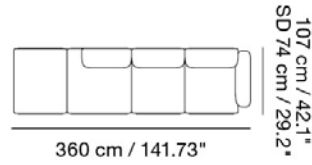

Material: Frame in powder coated steel. Modules in a wood construction with foam, wadding and fiberballs. Upholstered in textile.

107 cm / 42.1"
SD 74 cm / 29.2"

READY-TO-SHIP OPTIONS

ITEM NO.	COLOR	PRICE
41947 - 80	Frame Configuration & Modules - Ocean 80	EUR 3.930,20
41917 - 12	Frame Configuration & Modules - Clay 12	EUR 4.818,60