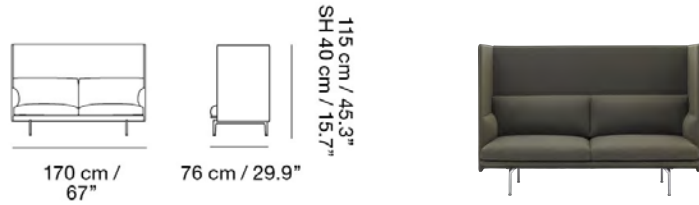

Our Power Outlet can be added to the Outline Sofa.

Material: Polished aluminum legs. Wood and steel construction. Cold foam filling.

Textile consumption for COM:

Textile Upholstery: 10,5 m / 11.43 yds

Leather Upholstery: 22,5 m² / 242.19 ft²