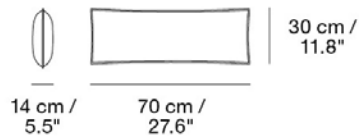

IN SITU MODULAR SOFA / CUSHION - 70 X 30 CM / 27.6 X 11.8"

Designed by Anderssen & Voll

An optional cushion for the In Situ Modular Sofa, bringing added comfort and a lounging expression to the design.

Material: Cushions in foam and fiberballs. Upholstered in textile.

Textile consumption for COM:
0,8 m / 0.87 yds

READY-TO-SHIP OPTIONS

ITEM NO.	COLOR	PRICE
41301 - 80	Ocean 80	EUR 85,10
41300 - 12	Clay 12	EUR 142,40

MADE-TO-ORDER INSPIRATION

ITEM NO.	COLOR	PRICE	MOQ	< MOQ FEE	START-UP FEE	LEAD TIME
41302 - 262	Fiord 262	EUR 106,60	1	-	-	6 weeks
41302 - 451	Fiord 451	EUR 106,60	1	-	-	6 weeks
41300 - 15	Clay 15	EUR 142,40	1	-	-	6 weeks
41307 - 554	Vidar 554	EUR 142,40	1	-	-	6 weeks

MADE-TO-ORDER OPTIONS

ITEM NO.	COLOR	PRICE	MOQ	< MOQ FEE	START-UP FEE	LEAD TIME
41301	Ocean - Color 3, 21, 32, 50, 52, 80 & 601	EUR 85,10	1	-	-	6 weeks
41302	Fiord - All Colors	EUR 106,60	1	-	-	6 weeks
41303	Hallingdal - All Colors	EUR 133,40	1	-	-	6 weeks
41304	Divina - All Colors	EUR 133,40	1	-	-	6 weeks
41305	Divina MD - All Colors	EUR 133,40	1	-	-	6 weeks
41306	Divina Melange - All Colors	EUR 133,40	1	-	-	6 weeks
41300	Clay - Color 1, 3, 6, 7, 9, 10, 12, 13, 14, 15 & 17	EUR 142,40	1	-	-	6 weeks
41307	Vidar - All Colors	EUR 142,40	1	-	-	6 weeks
41312	COM Textile	EUR 85,10	1	-	-	6-12 weeks

MUUTO