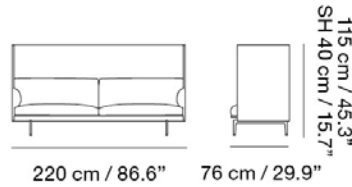

Our Power Outlet can be added to the Outline Sofa.

Material: Polished aluminum legs. Wood and steel construction. Cold foam filling.

Textile consumption for COM:

Textile Upholstery: 16,5 m / 13.67 yds

Leather Upholstery: 35,6 m² / 285.25 ft²