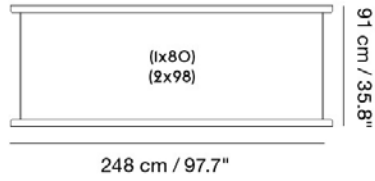

IN SITU MODULAR SOFA / FRAME SECTION (1 X 80 + 2 X 98)

Designed by Anderssen & Voll

Create your own In Situ Modular Sofa by combining frame sections by following the In Situ Modular Sofa Guidelines. A frame section should always be accompanied by a matching seating module.

Kindly note that linking brackets must always be used when joining together frame sections.

Material: Frame in powder coated steel.

MADE-TO-ORDER OPTIONS

ITEM NO.	COLOR	PRICE	MOQ	< MOQ FEE	START-UP FEE	LEAD TIME
41562	Black	EUR 201,50	1	-	-	6 weeks

MUUTO