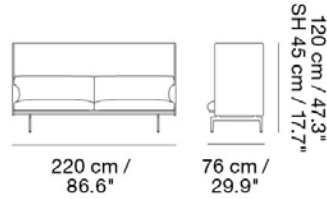

OUTLINE HIGHBACK SOFA / 3-SEATER - POLISHED ALUMINUM BASE - SH: 45CM / 17.7"

Designed by Anderssen & Voll

The design combines a soft, deep seat and clean refined lines with a highback element, creating private spheres within bigger spaces and shelter for conversation and collaboration, here in a higher seat height for workplace environments and hospitality settings.

Material: Polished aluminum legs. Wood and steel construction. Cold foam filling.

Textile consumption for COM:

Textile Upholstery: 16,5 m / 13.67 yds

Leather Upholstery: 35,6 m² / 285.25 ft²

MADE-TO-ORDER OPTIONS

ITEM NO.	COLOR	PRICE	MOQ	< MOQ FEE	START-UP FEE	LEAD TIME
69731	Vancouver - Color 4, 8, 10, 12, 13 & 14	EUR 3.667,00	1	-	-	6 weeks
69738	Remix - All Colors	EUR 3.667,00	1	-	-	6 weeks
69737	Rime - All Colors	EUR 4.025,20	1	-	-	6 weeks
69732	Fiord - All Colors	EUR 4.025,20	1	-	-	6 weeks
69735	Steelcut - All Colors	EUR 4.025,20	1	-	-	6 weeks
69734	Steelcut Trio - All Colors	EUR 4.025,20	1	-	-	6 weeks
69739	Clara - All Colors	EUR 4.025,20	1	-	-	6 weeks
69740	Canvas - All Colors	EUR 4.025,20	1	-	-	6 weeks
69736	Hallingdal - All Colors	EUR 4.293,80	1	-	-	6 weeks
69741	Divina - All Colors	EUR 4.293,80	1	-	-	6 weeks
69742	Divina MD - All Colors	EUR 4.293,80	1	-	-	6 weeks
69743	Divina Melange - All Colors	EUR 4.293,80	1	-	-	6 weeks
69772	Balder - All Colors	EUR 4.562,40	1	-	-	6 weeks
69773	Twill Weave - All Colors	EUR 4.562,40	1	-	-	6 weeks
69750	Vidar - All Colors	EUR 4.562,40	1	-	-	6 weeks
69746	Faux Leather* - All Colors	EUR 4.025,20	1	-	-	6 weeks
69747	Easy Leather - All Colors	EUR 5.685,40	1	-	-	6 weeks
69733	Refine Leather - All Colors	EUR 6.580,80	1	-	-	6 weeks
69744	Endure Leather - All Colors	EUR 7.118,10	1	-	-	6 weeks
69745	COM Textile	EUR 3.667,00	1	-	-	6-12 weeks
69749	COM Imitation Leather	EUR 4.025,20	1	-	-	6-12 weeks
69748	COM Leather	EUR 5.685,40	1	-	-	6-12 weeks
83061	Leather care set - Refine Leather	EUR 15,70	1	-	-	-