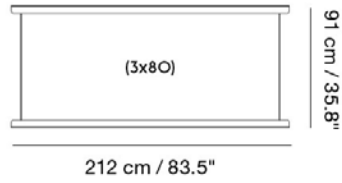

IN SITU MODULAR SOFA / FRAME SECTION (3 X 80)

Designed by Anderssen & Voll

Create your own In Situ Modular Sofa by combining frame sections by following the In Situ Modular Sofa guidelines. A frame section should always be accompanied by a matching seating module.

Kindly note that linking brackets must always be used when joining together frame sections.

Material: Frame in powder coated steel.

MADE-TO-ORDER OPTIONS

ITEM NO.	COLOR	PRICE	MOQ	< MOQ FEE	START-UP FEE	LEAD TIME
41560	Black	EUR 201,50	1	-	-	6 weeks

MUUTO