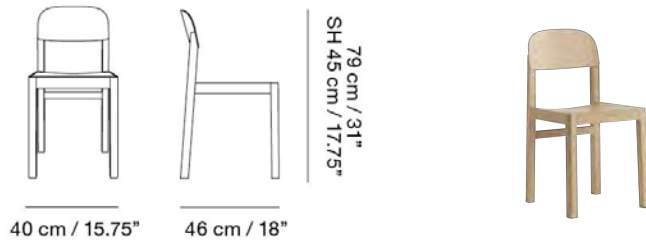

WORKSHOP CHAIR

Designed by Cecilie Manz

An honest chair with a few but right details - a contrast between round and sharp edges, its visible wooden grains and its solid yet light proportions. An understated Scandinavian design object with harmonious craftsmanship detailing. Plastic glide included. Option of pre-mounted felt glides upon request for orders above 50 chairs.

Material: Seat is made from water-based lacquered oak or oregon pine veneer. Legs and frame made from water-based lacquered solid oak.

READY-TO-SHIP OPTIONS

ITEM NO.	COLOR	PRICE
26051	Oak	EUR 312,50
26052	Black	EUR 312,50
26053	Oregon Pine	EUR 312,50

MADE-TO-ORDER OPTIONS

ITEM NO.	COLOR	PRICE	MOQ	< MOQ FEE	START-UP FEE	LEAD TIME
80153	Extra Glides - Black Color (set of 4)	EUR 13,40	1	-	-	-
80152	Extra Glides - Other Colors (set of 4)	EUR 13,40	1	-	-	-

MUUTO