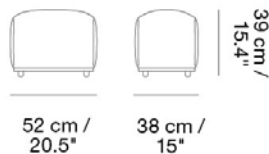

ECHO POUF / 38 X 52 CM / 15 X 20.5"

Designed by Anderssen & Voll

Designed with a simple, friendly expression, the Echo Pouf brings comfort and functionality to any space. Use the design in symmetric formations or clusters in various sizes and upholsteries to create visual echoes throughout a space. The feet of the Echo Pouf are Black.

Material: Wood frame and High-Resilience foam.

Textile consumption for COM:

Textile Upholstery: 1,47 m / 1.61 yds

MADE-TO-ORDER INSPIRATION

ITEM NO.	COLOR	PRICE	MOQ	< MOQ FEE	START-UP FEE	LEAD TIME
66001 - 123	Remix 123	EUR 491,60	1	-	-	6 weeks
66002 - 512	Forest Nap 512	EUR 604,40	1	-	-	6 weeks
66002 - 912	Forest Nap 912	EUR 604,40	1	-	-	6 weeks
66002 - 992	Forest Nap 992	EUR 604,40	1	-	-	6 weeks
66013 - 542	Vidar 542	EUR 622,40	1	-	-	6 weeks
66013 - 554	Vidar 554	EUR 622,40	1	-	-	6 weeks

MADE-TO-ORDER OPTIONS

ITEM NO.	COLOR	PRICE	MOQ	< MOQ FEE	START-UP FEE	LEAD TIME
66001	Remix - All Colors	EUR 491,60	1	-	-	6 weeks
66006	Rime - All Colors	EUR 604,40	1	-	-	6 weeks
66003	Fiord - All Colors	EUR 604,40	1	-	-	6 weeks
66002	Forest Nap - All Colors	EUR 604,40	1	-	-	6 weeks
66005	Steelcut - All Colors	EUR 604,40	1	-	-	6 weeks
66004	Steelcut Trio - All Colors	EUR 604,40	1	-	-	6 weeks
66007	Clara - All Colors	EUR 604,40	1	-	-	6 weeks
66008	Canvas - All Colors	EUR 604,40	1	-	-	6 weeks
66009	Hallingdal - All Colors	EUR 622,40	1	-	-	6 weeks
66010	Divina - All Colors	EUR 622,40	1	-	-	6 weeks
66011	Divina MD - All Colors	EUR 622,40	1	-	-	6 weeks
66012	Divina Melange - All Colors	EUR 622,40	1	-	-	6 weeks
66013	Vidar - All Colors	EUR 622,40	1	-	-	6 weeks
66018	COM Textile	EUR 491,60	1	-	-	6-12 weeks