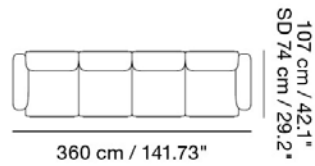

IN SITU MODULAR SOFA / 4-SEATER - CONFIGURATION I

Designed by Anderssen & Voll

Kindly note that the Ready-To-Ship options with Frame Configuration and Modules include frame sections, seating modules (A80 + C80 + C80 + B80) and linking brackets for the sofa.

Please note that if you want to order this configuration in a different textile option and/or other seating modules, you must order the Made-To-Order Frame Configuration, listed below, along with the desired seating modules in the selected textile.

Material: Frame in powder coated steel. Modules in a wood construction with foam, wadding and fiberballs. Upholstered in textile.

READY-TO-SHIP OPTIONS

ITEM NO.	COLOR	PRICE
41946 - 80	Frame Configuration & Modules - Ocean 80	EUR 4.467,50
41916 - 12	Frame Configuration & Modules - Clay 12	EUR 5.624,50

MADE-TO-ORDER OPTIONS

ITEM NO.	COLOR	PRICE	MOQ	< MOQ FEE	START-UP FEE	LEAD TIME
41700	Frame Configuration - Black	EUR 269,50	1	-	-	6 weeks

MUUTO