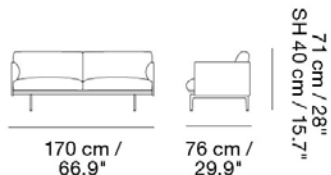

OUTLINE STUDIO SOFA / 170CM / 66.9" - BLACK BASE

Designed by Anderssen & Voll

Slimming down the elegant proportions of the Outline Chair into a studio version, allowing for the design to be implemented into smaller homes, hotel rooms, breakout areas and lobbies. Our Power Outlet can be added to the Outline Studio Sofa.

Material: Black powder coated aluminum legs. Wood and steel construction. Cold foam filling.

Textile consumption for COM:

Textile Upholstery: 6,7 m / 7.1 yds

Leather Upholstery: 14,4 m² / 155 ft²

MADE-TO-ORDER OPTIONS

ITEM NO.	COLOR	PRICE	MOQ	< MOQ FEE	START-UP FEE	LEAD TIME
69289	Vancouver - Color 4, 8, 10, 12, 13 & 14	EUR 2.234,20	1	-	-	8 weeks
69296	Remix - All Colors	EUR 2.234,20	1	-	-	6 weeks
69295	Rime - All Colors	EUR 2.592,40	1	-	-	6 weeks
69290	Fiord - All Colors	EUR 2.592,40	1	-	-	6 weeks
69293	Steelcut - All Colors	EUR 2.592,40	1	-	-	6 weeks
69292	Steelcut Trio - All Colors	EUR 2.592,40	1	-	-	6 weeks
69297	Clara - All Colors	EUR 2.592,40	1	-	-	6 weeks
69298	Canvas - All Colors	EUR 2.592,40	1	-	-	6 weeks
69294	Hallingdal - All Colors	EUR 2.771,50	1	-	-	6 weeks
69299	Divina - All Colors	EUR 2.771,50	1	-	-	6 weeks
69300	Divina MD - All Colors	EUR 2.771,50	1	-	-	6 weeks
69301	Divina Melange - All Colors	EUR 2.771,50	1	-	-	6 weeks
69309	Balder - All Colors	EUR 2.861,00	1	-	-	6 weeks
69310	Twill Weave - All Colors	EUR 2.861,00	1	-	-	6 weeks
69308	Vidar - All Colors	EUR 2.861,00	1	-	-	6 weeks
69304	Faux Leather* - All Colors	EUR 2.592,40	1	-	-	6 weeks
69305	Easy Leather - All Colors	EUR 3.487,90	1	-	-	6 weeks
69291	Refine Leather - All Colors	EUR 4.025,20	1	-	-	6 weeks
69302	Endure Leather - All Colors	EUR 4.652,00	1	-	-	6 weeks
69303	COM Textile	EUR 2.234,20	1	-	-	6-12 weeks
69307	COM Imitation Leather	EUR 2.592,40	1	-	-	6-12 weeks
69306	COM Leather	EUR 3.487,90	1	-	-	6-12 weeks
83061	Leather care set - Refine Leather	EUR 15,70	1	-	-	-
00338	Test Sample 1 Sofa - Textile	EUR 2.000,00	1	-	-	4 weeks
00339	Test Sample 1 Sofa - Leather	EUR 3.500,00	1	-	-	4 weeks