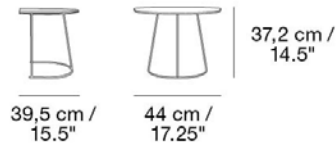

AIRY COFFEE TABLE / HALF SIZE

Designed by Cecilie Manz

The coffee table has a light and floaty nature supported by the thin welded frame creating the impression of a table top that almost hovers in the air. Airy is a multipurpose family of 4 tables suitable for a variety of interiors.

Material: Table top in plywood with nanolaminate finish. Frame is powder coated solid steel.

READY-TO-SHIP OPTIONS

ITEM NO.	COLOR	PRICE
16904	Black	EUR 174,60
16902	Grey	EUR 174,60
16903	Off-White	EUR 174,60
16901	Plum	EUR 174,60

MUUTO