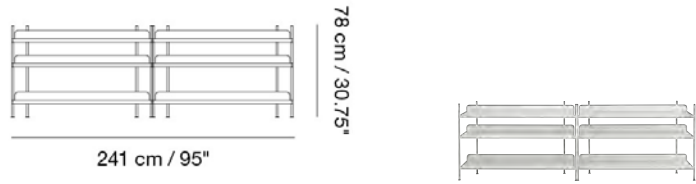

COMPILE SHELVING SYSTEM / CONFIGURATION 6

Designed by Cecilie Manz

A contemporary take on the classic shelving system. Compile consists of a shelf and three heights of dividing tubes. Arrange the shelves and tubes as you please or order from the prearranged configurations.

Material: Powder coated steel

READY-TO-SHIP OPTIONS

ITEM NO.	COLOR	PRICE
50075	Black	EUR 1.249,20
50076	Grey	EUR 1.249,20
50077	White	EUR 1.249,20