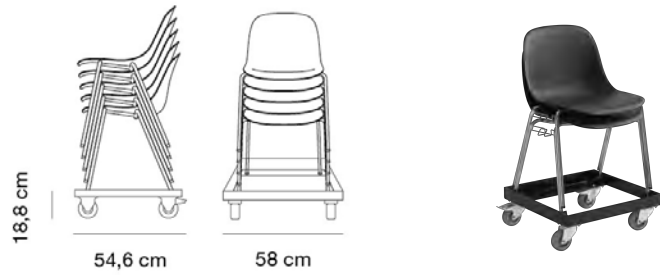

FIBER SIDE CHAIR / TRANSPORT TROLLEY

Designed by Iskos-Berlin

The Fiber A-base Trolley is designed to move and store away Fiber Side Chairs with an A-base. The trolley can withstand a weight load of 400 kg. We recommend a maximum of 15 chairs.

Material: 6 mm powder coated flat steel. High quality wheels from Tente.

READY-TO-SHIP OPTIONS

ITEM NO.	COLOR	PRICE
18264	Black	EUR 550,70

MUUTO