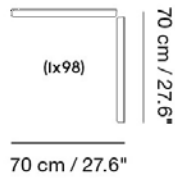

IN SITU MODULAR SOFA / FRAME SECTION CORNER (1 X 98)

Designed by Anderssen & Voll

Create your own In Situ Modular Sofa by combining frame sections by following the In Situ Modular Sofa Guidelines. A frame section should always be accompanied by a matching seating module.

A corner section must always be supported by sections in the two open directions.

Kindly note that linking brackets must always be used when joining together frame sections.

Material: Frame in powder coated steel.

MADE-TO-ORDER OPTIONS

ITEM NO.	COLOR	PRICE	MOQ	< MOQ FEE	START-UP FEE	LEAD TIME
41563	Black	EUR 67,20	1	-	-	6 weeks

MUUTO