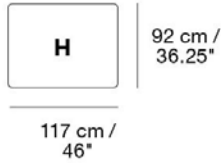

Material: Wood frame & cold foam filling.

Textile consumption for COM:
3,4 m / 2.4 yds

MADE-TO-ORDER OPTIONS

ITEM NO.	COLOR	PRICE	MOQ	< MOQ FEE	START-UP FEE	LEAD TIME
19128	Vancouver - Color 4, 8, 10, 12, 13 & 14	EUR 801,50	1	-	-	8 weeks
11508	Remix - All Colors	EUR 801,50	1	-	-	6 weeks
41008	Wooly - All Colors	EUR 801,50	1	-	-	6 weeks
98297	Fiord - All Colors	EUR 921,40	1	-	-	6 weeks
11588	Steelcut - All Colors	EUR 921,40	1	-	-	6 weeks
11548	Steelcut Trio - All Colors	EUR 921,40	1	-	-	6 weeks
19108	Rime - All Colors	EUR 921,40	1	-	-	6 weeks
11599	Clara - All Colors	EUR 921,40	1	-	-	6 weeks
98267	Canvas - All Colors	EUR 921,40	1	-	-	6 weeks
11628	Hallingdal - All Colors	EUR 1.011,00	1	-	-	6 weeks
20268	Divina - All Colors	EUR 1.011,00	1	-	-	6 weeks
19028	Divina MD - All Colors	EUR 1.011,00	1	-	-	6 weeks
19048	Divina Melange - All Colors	EUR 1.011,00	1	-	-	6 weeks
11568	COM Textile	EUR 801,50	1	-	-	6-12 weeks
00336	Test Sample 1 Connect Module	EUR 1.000,00	1	-	-	4 weeks