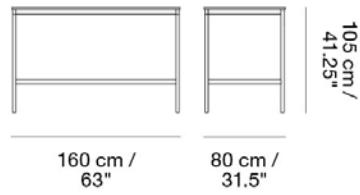

BASE HIGH TABLE / 160 X 80 H: 105 CM / 63 X 31.5 H: 41.3"

Designed by Mika Tolvanen

Designed with maximum attention to detail and produced to withstand continual robust use. The Base High Table's lower frame increases its stability and provides a footrest to the user. Made-to-order sizes are available upon request.

Organize and manage cords and wires with the Cable Management. Our Power Outlet can be added to the Base High Table.

Material: Frame in extruded aluminum with legs and stretcher in steel. Table top in plywood with either laminate, linoleum or oak veneer surface with plywood edge or chipboard with laminate surface and ABS edges.

Made-to-order: Laminate with ABS or plywood edge in black or white. Linoleum with plywood edge in black. Bases available in black or white.

MADE-TO-ORDER OPTIONS

ITEM NO.	COLOR	PRICE	MOQ	< MOQ FEE	START-UP FEE	LEAD TIME
63041	White Laminate/ABS/White	EUR 1.338,70	1	-	-	8 weeks
63042	White Laminate/ABS/Black	EUR 1.338,70	1	-	-	8 weeks
63043	Black Laminate/ABS/White	EUR 1.338,70	1	-	-	8 weeks
63044	Black Laminate/ABS/Black	EUR 1.338,70	1	-	-	8 weeks
63045	White Laminate/Plywood/White	EUR 1.387,10	1	-	-	8 weeks
63046	White Laminate/Plywood/Black	EUR 1.387,10	1	-	-	8 weeks
63047	Black Laminate/Plywood/White	EUR 1.387,10	1	-	-	8 weeks
63048	Black Laminate/Plywood/Black	EUR 1.387,10	1	-	-	8 weeks
63049	Black Linoleum/Plywood/White	EUR 1.428,30	1	-	-	8 weeks
63050	Black Linoleum/Plywood/Black	EUR 1.428,30	1	-	-	8 weeks
63051	Oak Veneer/Plywood/White	EUR 1.476,60	1	-	-	8 weeks
63052	Oak Veneer/Plywood/Black	EUR 1.476,60	1	-	-	8 weeks
63053	White Nanolaminate/Plywood/White	EUR 1.607,40	1	-	-	8 weeks
63054	White Nanolaminate/Plywood/Black	EUR 1.607,40	1	-	-	8 weeks
63055	Black Nanolaminate/Plywood/White	EUR 1.607,40	1	-	-	8 weeks
63056	Black Nanolaminate/Plywood/Black	EUR 1.607,40	1	-	-	8 weeks