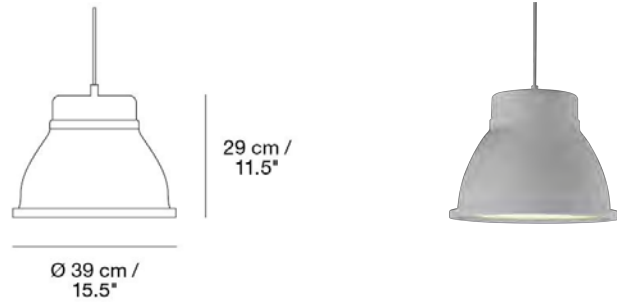

STUDIO PENDANT LAMP

Designed by Thomas Bernstrand

The lamp's minimalistic design is inspired by industrial lamps used in a film studio. Made from powder coated aluminum for a matte surface, the lamp's glass diffuser conceals the bulb, emitting a warm light from the lamp.

Material: Aluminum & PVC cord. Ceiling cap included. Bulb not included. Cord Length: 300 cm / 118"

READY-TO-SHIP OPTIONS

ITEM NO.	COLOR	PRICE
13021	Grey	EUR 312,50
13022	White	EUR 312,50
80026	Ceiling Cap - White	EUR 8,00
80027	Ceiling Cap - Black	EUR 8,00

MADE-TO-ORDER OPTIONS

ITEM NO.	COLOR	PRICE	MOQ	< MOQ FEE	START-UP FEE	LEAD TIME
82061	Extra cord per linear meter - Grey	EUR 4,00	1	-	-	1-2 weeks
82062	Extra cord per linear meter - White	EUR 4,00	1	-	-	1-2 weeks

MUUTO