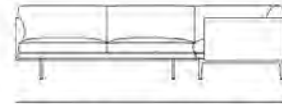

OUTLINE SOFA / CORNER - BLACK BASE

Designed by Anderssen & Voll

The Outline Series adds new perspectives to the classic Scandinavian design sofas of the 1960's, marrying the ideals of simplicity and function into one. The Outline Series is clean and elegant on the outside with a deep seat and soft cushioning on its inside.

Our Power Outlet can be added to the Outline Sofa.

Material: Black powder coated aluminum legs. Wood and steel construction. Cold foam filling.

Textile consumption for COM:

Textile Upholstery: 16,5 m / 17.1 yds

Leather Upholstery: 35,6 m² / 383.2 ft²

255 cm / 100.4"