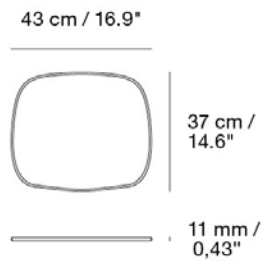

FIBER ARMCHAIR & SIDE CHAIR / SEAT PAD

Designed by Iskos-Berlin

A seat pad for the Fiber Armchair and Fiber Side Chair, bringing added comfort to the design.

Material: Upholstered foam with black, anti-slip backing.

READY-TO-SHIP OPTIONS

ITEM NO.	COLOR	PRICE
56000 - 133	Remix 133	EUR 52,80
56001 - BLCK	Easy Leather - Black	EUR 61,80

MUUTO