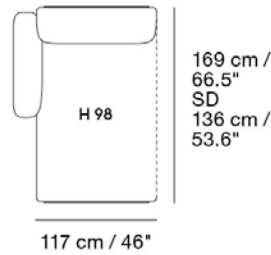

IN SITU MODULAR SOFA / LEFT ARMREST LOUNGE MODULE (H98)

Designed by Anderssen & Voll

Kindly note that the item numbers of this product are seating modules only.

To complete the sofa, select a matching frame configuration or find your desired frame sections and linking brackets and add their item numbers separately to your order to complete the sofa. For this, kindly refer to the In Situ Modular Sofa Guidelines in this pricelist.

Please note that this product features an armrest on the left-hand side when facing the product from the front.

Material: Modules in a wood construction with foam, wadding and fiberballs. Upholstered in textile.

Textile consumption for COM:
5,27 m / 5.76 yds

READY-TO-SHIP OPTIONS

ITEM NO.	COLOR	PRICE
41136 - 80	Ocean 80	EUR 1.607,40
41127 - 12	Clay 12	EUR 2.055,10

MADE-TO-ORDER INSPIRATION

ITEM NO.	COLOR	PRICE	MOQ	< MOQ FEE	START-UP FEE	LEAD TIME
41145 - 262	Fiord 262	EUR 1.786,50	1	-	-	6 weeks
41145 - 451	Fiord 451	EUR 1.786,50	1	-	-	6 weeks
41127 - 15	Clay 15	EUR 2.055,10	1	-	-	6 weeks
41190 - 554	Vidar 554	EUR 2.055,10	1	-	-	6 weeks

MADE-TO-ORDER OPTIONS

ITEM NO.	COLOR	PRICE	MOQ	< MOQ FEE	START-UP FEE	LEAD TIME
41136	Ocean - Color 3, 21, 32, 50, 52, 80 & 601	EUR 1.607,40	1	-	-	6 weeks
41145	Fiord - All Colors	EUR 1.786,50	1	-	-	6 weeks
41154	Hallingdal - All Colors	EUR 1.965,60	1	-	-	6 weeks
41163	Divina - All Colors	EUR 1.965,60	1	-	-	6 weeks
41172	Divina MD - All Colors	EUR 1.965,60	1	-	-	6 weeks
41181	Divina Melange - All Colors	EUR 1.965,60	1	-	-	6 weeks
41127	Clay - Color 1, 3, 6, 7, 9, 10, 12, 13, 14, 15 & 17	EUR 2.055,10	1	-	-	6 weeks
41190	Vidar - All Colors	EUR 2.055,10	1	-	-	6 weeks
41235	COM Textile	EUR 1.607,40	1	-	-	6-12 weeks