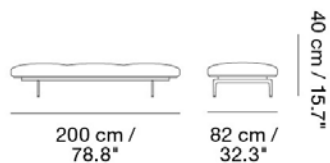

OUTLINE DAYBED / BLACK BASE

Designed by Anderssen & Voll

Translating the simple lines and elegant sentiment of the Outline Series into the daybed typology through a new perspective on the archetypal 1960's Scandinavian design sofas.

Material: Black powder coated aluminum legs. Wood and steel construction. Cold foam filling.

Textile consumption for COM:

Textile Upholstery: 4,7 m / 5.14 yds

Leather Upholstery: 8,5 m² / 91.5 ft²

READY-TO-SHIP OPTIONS

ITEM NO.	COLOR	PRICE
69467 - COGN	Refine Leather - Cognac	EUR 2.950,60

MADE-TO-ORDER OPTIONS

ITEM NO.	COLOR	PRICE	MOQ	< MOQ FEE	START-UP FEE	LEAD TIME
69465	Vancouver - Color 4, 8, 10, 12, 13 & 14	EUR 1.786,50	1	-	-	8 weeks
69472	Remix - All Colors	EUR 1.786,50	1	-	-	6 weeks
69471	Rime - All Colors	EUR 2.055,10	1	-	-	6 weeks
69466	Fiord - All Colors	EUR 2.055,10	1	-	-	6 weeks
69469	Steelcut - All Colors	EUR 2.055,10	1	-	-	6 weeks
69468	Steelcut Trio - All Colors	EUR 2.055,10	1	-	-	6 weeks
69473	Clara - All Colors	EUR 2.055,10	1	-	-	6 weeks
69474	Canvas - All Colors	EUR 2.055,10	1	-	-	6 weeks
69470	Hallingdal - All Colors	EUR 2.144,70	1	-	-	6 weeks
69475	Divina - All Colors	EUR 2.144,70	1	-	-	6 weeks
69476	Divina MD - All Colors	EUR 2.144,70	1	-	-	6 weeks
69477	Divina Melange - All Colors	EUR 2.144,70	1	-	-	6 weeks
69485	Balder - All Colors	EUR 2.234,20	1	-	-	6 weeks
69486	Twill Weave - All Colors	EUR 2.234,20	1	-	-	6 weeks
69484	Vidar - All Colors	EUR 2.234,20	1	-	-	6 weeks
69480	Faux Leather* - All Colors	EUR 2.055,10	1	-	-	6 weeks
69481	Easy Leather - All Colors	EUR 2.413,30	1	-	-	6 weeks
69467	Refine Leather - All Colors	EUR 2.950,60	1	-	-	6 weeks
69478	Endure Leather - All Colors	EUR 3.308,80	1	-	-	6 weeks
69479	COM Textile	EUR 1.786,50	1	-	-	6-12 weeks
69483	COM Imitation Leather	EUR 2.055,10	1	-	-	6-12 weeks
69482	COM Leather	EUR 2.413,30	1	-	-	6-12 weeks
83061	Leather care set - Refine Leather	EUR 15,70	1	-	-	-