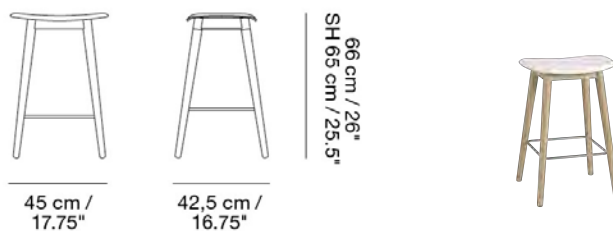

FIBER COUNTER STOOL / WOOD BASE H: 65 CM / 25.6"

Designed by Iskos-Berlin

Contemporary and informal bar stool. The nearly floating seat gives the seated the freedom to move around in the bar stool while giving it a light appearance and taking up little space in an interior setting. Made-to-order textile and leather with base color option of Black, Grey, Dusty Green or Oak. Plastic glide included. Option of pre-mounted felt glides upon request for orders above 50 chairs.

Material: Shell in plastic composition with up to 25% pine wood fibers. Option of textile or leather upholstered seat. Wood base in solid oak wood and plywood. Footrest in stainless steel or lacquered steel.

Textile consumption for COM:

Textile Upholstery: 0,6 m / 0.66 yds

Leather Upholstery: 1,4 m² / 15.1 ft²

READY-TO-SHIP OPTIONS

ITEM NO.	COLOR	PRICE
23620	Black/Black	EUR 312,50
23621	Grey/Grey	EUR 312,50
23624	Natural White/Oak	EUR 312,50
23635 - BLCK_BLK	Refine Leather - Black/Black	EUR 625,90
23635 - OAK_COGN	Refine Leather - Cognac/Oak	EUR 625,90

MADE-TO-ORDER OPTIONS

ITEM NO.	COLOR	PRICE	MOQ	< MOQ FEE	START-UP FEE	LEAD TIME
23622	Dusty Green/Dusty Green	EUR 312,50	1	-	-	5 weeks
23623	Ochre/Oak	EUR 312,50	1	-	-	5 weeks
23630	Remix - All Colors	EUR 500,60	1	-	-	5 weeks
70269	Wooly - All Colors	EUR 500,60	1	-	-	5 weeks
23631	Steelcut - All Colors	EUR 563,30	1	-	-	5 weeks
23632	Steelcut Trio - All Colors	EUR 563,30	1	-	-	5 weeks
57028	Forest Nap - All Colors	EUR 563,30	1	-	-	5 weeks
23637	Clara - All Colors	EUR 563,30	1	-	-	5 weeks
23638	Canvas - All Colors	EUR 563,30	1	-	-	5 weeks
23633	Hallingdal - All Colors	EUR 595,50	1	-	-	5 weeks
23634	Divina - All Colors	EUR 595,50	1	-	-	5 weeks
23639	Divina MD - All Colors	EUR 595,50	1	-	-	5 weeks
23640	Divina Melange - All Colors	EUR 595,50	1	-	-	5 weeks
55026	Hero - All Colors	EUR 595,50	1	-	-	5 weeks
55143	Balder - All Colors	EUR 595,50	1	-	-	5 weeks
55260	Twill Weave - All Colors	EUR 595,50	1	-	-	5 weeks
23642	Faux Leather* - All Colors	EUR 595,50	1	-	-	6 weeks
23643	Easy Leather - All Colors	EUR 595,50	1	-	-	5 weeks
23635	Refine Leather - All Colors	EUR 625,90	1	-	-	5 weeks
23636	Endure Leather - All Colors	EUR 617,00	1	-	-	5 weeks
23641	COM Textile	EUR 500,60	1	-	-	6 weeks
23644	COM Imitation Leather	EUR 595,50	1	-	-	6 weeks
23645	COM Leather	EUR 595,50	1	-	-	6 weeks
80176	Felt Glide - Grey (4 pcs.)	EUR 5,80	1	-	-	-
80177	Felt Glide - Black (4 pcs.)	EUR 5,80	1	-	-	-

MUUTO