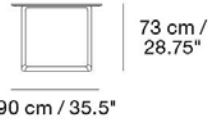

70/70 TABLE / 225 X 90 CM / 88.5 X 35.5"

Designed by TAF Studio

A simple design with a light expression that creates a striking profile. The almost reduced design is balanced with fine details in the plywood layered table top and form of the angular frame. Organize and manage cords and wires with our Cable Management. Our Power Outlet can be added to the 70/70 Table.

Material: Black and grey with linoleum finish. White and sand with laminate finish. All with plywood edges. Oak with veneer finish or solid oak. Frame in cast aluminum.

Nanolaminate finish is available as made-to-order.

READY-TO-SHIP OPTIONS

ITEM NO.	COLOR	PRICE
65021	White Laminate/White	EUR 1.517,80
65022	White Laminate/Black	EUR 1.517,80
65023	White Laminate/Grey	EUR 1.517,80
65036	White Laminate/Sand	EUR 1.517,80
65033	Sand Laminate/White	EUR 1.517,80
65034	Sand Laminate/Black	EUR 1.517,80
65035	Sand Laminate/Grey	EUR 1.517,80
65037	Sand Laminate/Sand	EUR 1.517,80
65024	Black Linoleum/White	EUR 1.517,80
65025	Black Linoleum/Black	EUR 1.517,80
65026	Black Linoleum/Grey	EUR 1.517,80
65038	Black Linoleum/Sand	EUR 1.517,80
65027	Grey Linoleum/White	EUR 1.517,80
65028	Grey Linoleum/Black	EUR 1.517,80
65029	Grey Linoleum/Grey	EUR 1.517,80
65039	Grey Linoleum/Sand	EUR 1.517,80
65030	Oak/White	EUR 1.696,90
65031	Oak/Black	EUR 1.696,90
65032	Oak/Grey	EUR 1.696,90
65040	Oak/Sand	EUR 1.696,90
65161	Solid Oak/Black	EUR 2.234,20
65162	Solid Oak/White	EUR 2.234,20
65163	Solid Oak/Grey	EUR 2.234,20
65164	Solid Oak/Sand	EUR 2.234,20

MADE-TO-ORDER OPTIONS

ITEM NO.	COLOR	PRICE	MOQ	< MOQ FEE	START-UP FEE	LEAD TIME
65101	White Nanolaminate/White	EUR 1.786,50	1	-	-	6 weeks
65102	White Nanolaminate/Black	EUR 1.786,50	1	-	-	6 weeks
65103	White Nanolaminate/Grey	EUR 1.786,50	1	-	-	6 weeks
65112	White Nanolaminate/Sand	EUR 1.786,50	1	-	-	6 weeks
65104	Black Nanolaminate/White	EUR 1.786,50	1	-	-	6 weeks
65105	Black Nanolaminate/Black	EUR 1.786,50	1	-	-	6 weeks
65106	Black Nanolaminate/Grey	EUR 1.786,50	1	-	-	6 weeks
65111	Black Nanolaminate/Sand	EUR 1.786,50	1	-	-	6 weeks
65107	Grey Nanolaminate/White	EUR 1.786,50	1	-	-	6 weeks
65108	Grey Nanolaminate/Black	EUR 1.786,50	1	-	-	6 weeks
65109	Grey Nanolaminate/Grey	EUR 1.786,50	1	-	-	6 weeks
65110	Grey Nanolaminate/Sand	EUR 1.786,50	1	-	-	6 weeks

MUUTO