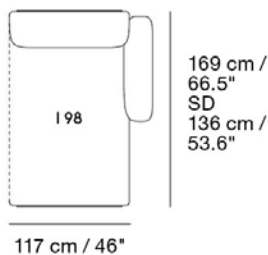

IN SITU MODULAR SOFA / RIGHT ARMREST LOUNGE MODULE (I98)

Designed by Anderssen & Voll

Kindly note that the item numbers of this product are seating modules only.

To complete the sofa, select a matching frame configuration or find your desired frame sections and linking brackets and add their item numbers separately to your order to complete the sofa. For this, kindly refer to the In Situ Modular Sofa Guidelines in this pricelist.

Please note that this product features an armrest on the right-hand side when facing the product from the front.

Material: Modules in a wood construction with foam, wadding and fiberballs. Upholstered in textile.

Textile consumption for COM:

5,27 m / 5.76 yds

READY-TO-SHIP OPTIONS

ITEM NO.	COLOR	PRICE
41137 - 80	Ocean 80	EUR 1.607,40
41128 - 12	Clay 12	EUR 2.055,10

MADE-TO-ORDER INSPIRATION

ITEM NO.	COLOR	PRICE	MOQ	< MOQ FEE	START-UP FEE	LEAD TIME
41146 - 262	Fiord 262	EUR 1.786,50	1	-	-	6 weeks
41146 - 451	Fiord 451	EUR 1.786,50	1	-	-	6 weeks
41128 - 15	Clay 15	EUR 2.055,10	1	-	-	6 weeks
41191 - 554	Vidar 554	EUR 2.055,10	1	-	-	6 weeks

MADE-TO-ORDER OPTIONS

ITEM NO.	COLOR	PRICE	MOQ	< MOQ FEE	START-UP FEE	LEAD TIME
41137	Ocean - Color 3, 21, 32, 50, 52, 80 & 601	EUR 1.607,40	1	-	-	6 weeks
41146	Fiord - All Colors	EUR 1.786,50	1	-	-	6 weeks
41155	Hallingdal - All Colors	EUR 1.965,60	1	-	-	6 weeks
41164	Divina - All Colors	EUR 1.965,60	1	-	-	6 weeks
41173	Divina MD - All Colors	EUR 1.965,60	1	-	-	6 weeks
41182	Divina Melange - All Colors	EUR 1.965,60	1	-	-	6 weeks
41128	Clay - Color 1, 3, 6, 7, 9, 10, 12, 13, 14, 15 & 17	EUR 2.055,10	1	-	-	6 weeks
41191	Vidar - All Colors	EUR 2.055,10	1	-	-	6 weeks
41236	COM Textile	EUR 1.607,40	1	-	-	6-12 weeks

MUUTO