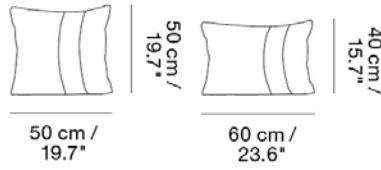

LAYER CUSHION

Designed by Aiayu

The design has a soft feel, joined by a graphic expression of overlapping layers. Knitted in a tactile structure of baby llama wool, the Layer Cushion brings the concepts of comfort and natural materials into everyday life.

Material: Textile 100% baby llama wool. Inner sham: 100% cotton.
Fill: 50% feather, 50% polyfiber.

READY-TO-SHIP OPTIONS

ITEM NO.	COLOR	PRICE
80200	40 x 60 - Sand-Grey	EUR 88,70
80201	40 x 60 - Dark Grey	EUR 88,70
80202	40 x 60 - Dark Green	EUR 88,70
80203	40 x 60 - Midnight Blue	EUR 88,70
80204	40 x 60 - Sage Green	EUR 88,70
80205	40 x 60 - Dusty Rose	EUR 88,70
80206	40 x 60 - Burgundy	EUR 88,70
80207	40 x 60 - Yellow	EUR 88,70
80210	50 x 50 - Sand-Grey	EUR 88,70
80211	50 x 50 - Dark Grey	EUR 88,70
80212	50 x 50 - Dark Green	EUR 88,70
80213	50 x 50 - Midnight Blue	EUR 88,70
80214	50 x 50 - Sage Green	EUR 88,70
80215	50 x 50 - Dusty Rose	EUR 88,70
80216	50 x 50 - Burgundy	EUR 88,70
80217	50 x 50 - Yellow	EUR 88,70

MUUTO