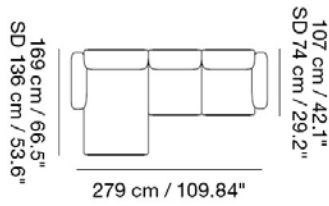

IN SITU MODULAR SOFA / 3-SEATER - CONFIGURATION 7

Designed by Anderssen & Voll

Kindly note that the Ready-To-Ship options with Frame Configuration and Modules include frame sections, seating modules (H98 + C80 + B80) and linking brackets for the sofa.

Please note that if you want to order this configuration in a different textile option and/or other seating modules, you must order the Made-To-Order Frame Configuration, listed below, along with the desired seating modules in the selected textile.

Material: Frame in powder coated steel. Modules in a wood construction with foam, wadding and fiberballs. Upholstered in textile.

READY-TO-SHIP OPTIONS

ITEM NO.	COLOR	PRICE
41943 - 80	Frame Configuration & Modules - Ocean 80	EUR 3.908,70
41913 - 12	Frame Configuration & Modules - Clay 12	EUR 4.935,00

MADE-TO-ORDER OPTIONS

ITEM NO.	COLOR	PRICE	MOQ	< MOQ FEE	START-UP FEE	LEAD TIME
41656	Frame Configuration - Black	EUR 202,40	1	-	-	6 weeks

MUUTO