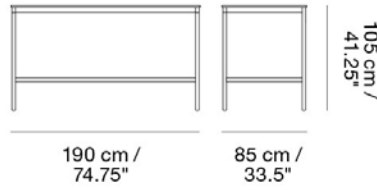

105

BASE HIGH TABLE / 190 X 85 H: 105 CM / 74.8 X 33.5 H: 41.3"

Designed by Mika Tolvanen

Designed with maximum attention to detail and produced to withstand continual robust use. The Base High Table's lower frame increases its stability and provides a footrest to the user. Made-to-order sizes are available upon request.

Organize and manage cords and wires with the Cable Management. Our Power Outlet can be added to the Base High Table.

Material: Frame in extruded aluminum with legs and stretcher in steel. Table top in plywood with either laminate, linoleum or oak veneer surface with plywood edge or chipboard with laminate surface and ABS edges.

Made-to-order: Laminate with ABS or plywood edge in black or white. Linoleum with plywood edge in black. Bases available in black or white.

READY-TO-SHIP OPTIONS

ITEM NO.	COLOR	PRICE
62061	White Laminate/ABS/White	EUR 1.297,50
62062	White Laminate/ABS/Black	EUR 1.297,50
62065	White Laminate/Plywood/White	EUR 1.338,70
62066	White Laminate/Plywood/Black	EUR 1.338,70
62069	Black Linoleum/Plywood/White	EUR 1.476,60
62070	Black Linoleum/Plywood/Black	EUR 1.476,60
62071	Oak Veneer/Plywood/White	EUR 1.655,70
62072	Oak Veneer/Plywood/Black	EUR 1.655,70

MADE-TO-ORDER OPTIONS

ITEM NO.	COLOR	PRICE	MOQ	< MOQ FEE	START-UP FEE	LEAD TIME
62063	Black Laminate/ABS/White	EUR 1.297,50	1	-	-	8 weeks
62064	Black Laminate/ABS/Black	EUR 1.297,50	1	-	-	8 weeks
62067	Black Laminate/Plywood/White	EUR 1.338,70	1	-	-	8 weeks
62068	Black Laminate/Plywood/Black	EUR 1.338,70	1	-	-	8 weeks
62073	White Nanolaminate/Plywood/White	EUR 1.786,50	1	-	-	8 weeks
62074	White Nanolaminate/Plywood/Black	EUR 1.786,50	1	-	-	8 weeks
62075	Black Nanolaminate/Plywood/White	EUR 1.786,50	1	-	-	8 weeks
62076	Black Nanolaminate/Plywood/Black	EUR 1.786,50	1	-	-	8 weeks

MUUTO