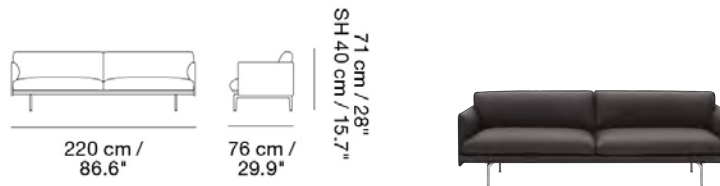

OUTLINE STUDIO SOFA / 220CM / 86.6" - POLISHED ALUMINUM BASE

Designed by Anderssen & Voll

Slimming down the elegant proportions of the Outline Chair into a studio version, allowing for the design to be implemented into smaller homes, hotel rooms, breakout areas and lobbies. Our Power Outlet can be added to the Outline Studio Sofa.

Material: Polished aluminum legs. Wood and steel construction. Cold foam filling.

Textile consumption for COM:

Textile Upholstery: 8 m / 8.22 yds

Leather Upholstery: 17,4 m² / 187.3 ft²

MADE-TO-ORDER OPTIONS

ITEM NO.	COLOR	PRICE	MOQ	< MOQ FEE	START-UP FEE	LEAD TIME
69245	Vancouver - Color 4, 8, 10, 12, 13 & 14	EUR 2.592,40	1	-	-	8 weeks
69252	Remix - All Colors	EUR 2.592,40	1	-	-	6 weeks
69251	Rime - All Colors	EUR 3.040,10	1	-	-	6 weeks
69246	Fiord - All Colors	EUR 3.040,10	1	-	-	6 weeks
69249	Steelcut - All Colors	EUR 3.040,10	1	-	-	6 weeks
69248	Steelcut Trio - All Colors	EUR 3.040,10	1	-	-	6 weeks
69253	Clara - All Colors	EUR 3.040,10	1	-	-	6 weeks
69254	Canvas - All Colors	EUR 3.040,10	1	-	-	6 weeks
69250	Hallingdal - All Colors	EUR 3.219,20	1	-	-	6 weeks
69255	Divina - All Colors	EUR 3.219,20	1	-	-	6 weeks
69256	Divina MD - All Colors	EUR 3.219,20	1	-	-	6 weeks
69257	Divina Melange - All Colors	EUR 3.219,20	1	-	-	6 weeks
69265	Balder - All Colors	EUR 3.398,30	1	-	-	6 weeks
69266	Twill Weave - All Colors	EUR 3.398,30	1	-	-	6 weeks
69264	Vidar - All Colors	EUR 3.398,30	1	-	-	6 weeks
69260	Faux Leather* - All Colors	EUR 3.040,10	1	-	-	6 weeks
69261	Easy Leather - All Colors	EUR 4.025,20	1	-	-	6 weeks
69247	Refine Leather - All Colors	EUR 4.831,10	1	-	-	6 weeks
69258	Endure Leather - All Colors	EUR 5.547,50	1	-	-	6 weeks
69259	COM Textile	EUR 2.592,40	1	-	-	6-12 weeks
69263	COM Imitation Leather	EUR 3.040,10	1	-	-	6-12 weeks
69262	COM Leather	EUR 4.025,20	1	-	-	6-12 weeks
83061	Leather care set - Refine Leather	EUR 15,70	1	-	-	-
00338	Test Sample 1 Sofa - Textile	EUR 2.000,00	1	-	-	4 weeks
00339	Test Sample 1 Sofa - Leather	EUR 3.500,00	1	-	-	4 weeks