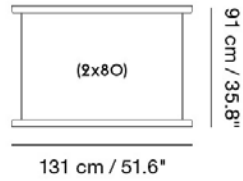

IN SITU MODULAR SOFA / FRAME SECTION (2 X 80)

Designed by Anderssen & Voll

Create your own In Situ Modular Sofa by combining frame sections by following the In Situ Modular Sofa guidelines. A frame section should always be accompanied by a matching seating module.

Kindly note that linking brackets must always be used when joining together frame sections.

Material: Frame in powder coated steel.

131 cm / 51.6"

MADE-TO-ORDER OPTIONS

ITEM NO.	COLOR	PRICE	MOQ	< MOQ FEE	START-UP FEE	LEAD TIME
41557	Black	EUR 134,30	1	-	-	6 weeks

MUUTO