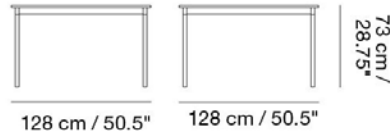

BASE TABLE / 128 X 128 CM / 50.4 X 50.4"

Designed by Mika Tolvanen

The frame is made from extruded aluminum, painted with an acrylic paint initially developed for outdoor interiors and building facades.

Organize and manage cords and wires with our Cable Management. Our Power Outlet can be added to the Base Table.

Made-to-order: Laminate with ABS or plywood edge in black or white. Linoleum with plywood edge in black. Nanolaminat finish in either black or white. Bases available in black or white.

Material: Frame and legs in extruded aluminum. Table top in plywood with either laminate, linoleum or oak veneer surface with plywood edge or chipboard with laminate surface and ABS edges.

MADE-TO-ORDER OPTIONS

ITEM NO.	COLOR	PRICE	MOQ	< MOQ FEE	START-UP FEE	LEAD TIME
64161	White Laminate/ABS/White	EUR 980,50	1	-	-	6 weeks
64162	White Laminate/ABS/Black	EUR 980,50	1	-	-	6 weeks
64163	Black Laminate/ABS/White	EUR 980,50	1	-	-	6 weeks
64164	Black Laminate/ABS/Black	EUR 980,50	1	-	-	6 weeks
64165	White Laminate/Plywood/White	EUR 980,50	1	-	-	6 weeks
64166	White Laminate/Plywood/Black	EUR 980,50	1	-	-	6 weeks
64167	Black Laminate/Plywood/White	EUR 980,50	1	-	-	6 weeks
64168	Black Laminate/Plywood/Black	EUR 980,50	1	-	-	6 weeks
64169	Black Linoleum/Plywood/White	EUR 1.070,10	1	-	-	6 weeks
64170	Black Linoleum/Plywood/Black	EUR 1.070,10	1	-	-	6 weeks
64171	Oak Veneer/Plywood/White	EUR 1.118,40	1	-	-	6 weeks
64172	Oak Veneer/Plywood/Black	EUR 1.118,40	1	-	-	6 weeks
64173	White Nanolaminat/Plywood/White	EUR 1.208,00	1	-	-	6 weeks
64174	White Nanolaminat/Plywood/Black	EUR 1.208,00	1	-	-	6 weeks
64175	Black Nanolaminat/Plywood/White	EUR 1.208,00	1	-	-	6 weeks
64176	Black Nanolaminat/Plywood/Black	EUR 1.208,00	1	-	-	6 weeks

MUUTO