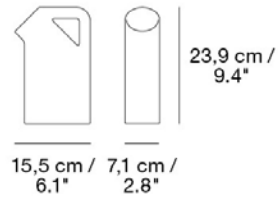

TUB JUG

Designed by Atelier BLI19

Made in stoneware with glaze, the Tub Jug is an industrial take on the carafe. The design has a contemporary expression through its angled handle and wide opening, bringing both function and character to the design.

Material: Stoneware with glaze

READY-TO-SHIP OPTIONS

ITEM NO.	COLOR	PRICE
12360	Dark Green	EUR 70,70
12361	Sand	EUR 70,70
12362	Pale Blue	EUR 70,70

MUUTO