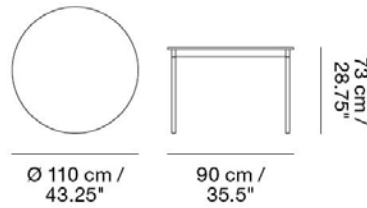

BASE TABLE / Ø 110 CM / 43.3 "

Designed by Mika Tolvanen

The frame is made from extruded aluminum, painted with an acrylic paint initially developed for outdoor interiors and building facades. Organize and manage cords and wires with our Cable Management. Our Power Outlet can be added to the Base Table.

Made-to-order: Laminate with ABS or plywood edge in black or white. Linoleum with plywood edge in black. Nanolaminat finish in either black or white. Bases available in black or white.

Material: Frame and legs in extruded aluminum. Table top in plywood with either laminate, linoleum or oak veneer surface with plywood edge or chipboard with laminate surface and ABS edges.

READY-TO-SHIP OPTIONS

ITEM NO.	COLOR	PRICE
64085	White Laminate/Plywood/White	EUR 846,20
64086	White Laminate/Plywood/Black	EUR 846,20
64089	Black Linoleum/Plywood/White	EUR 939,40
64090	Black Linoleum/Plywood/Black	EUR 939,40

MADE-TO-ORDER OPTIONS

ITEM NO.	COLOR	PRICE	MOQ	< MOQ FEE	START-UP FEE	LEAD TIME
64081	White Laminate/ABS/White	EUR 819,40	1	-	-	6 weeks
64082	White Laminate/ABS/Black	EUR 819,40	1	-	-	6 weeks
64083	Black Laminate/ABS/White	EUR 819,40	1	-	-	6 weeks
64084	Black Laminate/ABS/Black	EUR 819,40	1	-	-	6 weeks
64087	Black Laminate/Plywood/White	EUR 846,20	1	-	-	6 weeks
64088	Black Laminate/Plywood/Black	EUR 846,20	1	-	-	6 weeks
64091	Oak Veneer/Plywood/White	EUR 980,50	1	-	-	6 weeks
64092	Oak Veneer/Plywood/Black	EUR 980,50	1	-	-	6 weeks
64093	White Nanolaminat/Plywood/White	EUR 1.070,10	1	-	-	6 weeks
64094	White Nanolaminat/Plywood/Black	EUR 1.070,10	1	-	-	6 weeks
64095	Black Nanolaminat/Plywood/White	EUR 1.070,10	1	-	-	6 weeks
64096	Black Nanolaminat/Plywood/Black	EUR 1.070,10	1	-	-	6 weeks

MUUTO