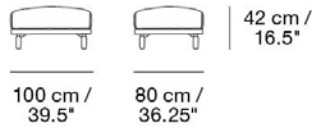

REST POUF

Designed by Anderssen & Voll

With its modern curves and inviting shape, the Rest Pouf is a great addition to any sofa setting.

Our Power Outlet can be added to the Rest Pouf.

Material: Steel base, wood frame & oak legs, cold foam & feather filling. Textiles from Arve (not available in UK), Nevotex or Kvadrat.

Textile consumption for COM:
2,9 m / 3.2 yds

MADE-TO-ORDER OPTIONS

ITEM NO.	COLOR	PRICE	MOQ	< MOQ FEE	START-UP FEE	LEAD TIME
10007	Vancouver - Color 4, 8, 10, 12, 13 & 14	EUR 980,50	1	-	-	8 weeks
10001	Remix - All Colors	EUR 980,50	1	-	-	6 weeks
10252	Wooly - All Colors	EUR 980,50	1	-	-	6 weeks
10251	Fiord - All Colors	EUR 1.070,10	1	-	-	6 weeks
10004	Steelcut - All Colors	EUR 1.070,10	1	-	-	6 weeks
10002	Steelcut Trio - All Colors	EUR 1.070,10	1	-	-	6 weeks
10000	Rime - All Colors	EUR 1.070,10	1	-	-	6 weeks
10003	Hallingdal - All Colors	EUR 1.159,60	1	-	-	6 weeks
10253	Vidar - All Colors	EUR 1.208,00	1	-	-	6 weeks
10005	COM Textile	EUR 980,50	1	-	-	6-12 weeks
00338	Test Sample 1 Pouf - Textile	EUR 2.000,00	1	-	-	6-8 weeks
09983	Spare Legs - Black	EUR 115,50	1	-	-	1-2 weeks
09982	Spare Legs - Grey	EUR 115,50	1	-	-	1-2 weeks