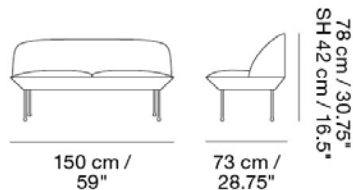

OSLO SOFA / 2-SEATER

Designed by Anderssen & Voll

The Oslo Sofa Series combines playful, geometric lines with a light form and comfortable seat for a refined lounging experience, perfect for lobbies, lounge areas, hospitality settings, private homes and more.

Material: Steel frame, moulded foam & textile from Kvadrat. Made-to-order textiles with option of Dark Grey, Light Grey, Black, Yellow, Burnt Yellow, Navy Blue or Chrome legs.

Textile consumption for COM:
3,8 m / 4.2 yds

READY-TO-SHIP OPTIONS

ITEM NO.	COLOR	PRICE
14821 - DKGY_151	Fiord 151/Dark Grey	EUR 2.234,20
14821 - LIGY_551	Fiord 551/Light Grey	EUR 2.234,20
15021 - DKGY_180	Steelcut 180/Dark Grey	EUR 2.234,20
15023 - DKGY_966	Steelcut Trio 966/Dark Grey	EUR 2.234,20
30133 - NABL_554	Vidar 554/Navy Blue ***	EUR 2.592,40

MADE-TO-ORDER OPTIONS

ITEM NO.	COLOR	PRICE	MOQ	< MOQ FEE	START-UP FEE	LEAD TIME
14821	Fiord - All Colors	EUR 2.234,20	1	-	-	6 weeks
15021	Steelcut - All Colors	EUR 2.234,20	1	-	-	6 weeks
15023	Steelcut Trio - All Colors	EUR 2.234,20	1	-	-	6 weeks
15020	Clara - All Colors	EUR 2.234,20	1	-	-	6 weeks
15024	Canvas - All Colors	EUR 2.234,20	1	-	-	6 weeks
15022	Hallingdal - All Colors	EUR 2.413,30	1	-	-	6 weeks
15027	Divina - All Colors	EUR 2.413,30	1	-	-	6 weeks
15028	Divina MD - All Colors	EUR 2.413,30	1	-	-	6 weeks
15029	Divina Melange - All Colors	EUR 2.413,30	1	-	-	6 weeks
30133	Vidar - All Colors	EUR 2.592,40	1	-	-	6 weeks
19311	Faux Leather* - All Colors	EUR 2.234,20	1	-	-	8 weeks
15026	COM Textile	EUR 2.234,20	1	-	-	8 weeks
14822	COM Imitation Leather	EUR 2.234,20	1	-	-	8 weeks
00338	Test Sample 1 Sofa - Textile	EUR 2.000,00	1	-	-	4 weeks