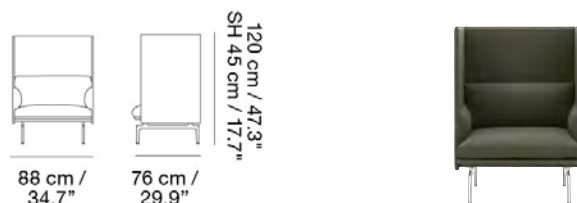

OUTLINE HIGHBACK SOFA / I-SEATER - POLISHED ALUMINUM BASE - SH: 45CM / 17.7"

Designed by Anderssen & Voll

Designed with solitary work in mind, the Outline Highback Chair combines a soft, deep seat and clean, refined lines with a highback element, creating a private sphere and shelter within bigger spaces, allowing for the user to focus on the task at hand in an undisturbed work session. Here in a higher seat height for workplace environments and hospitality settings. Our Power Outlet can be added to the Outline Sofa.

Material: Polished aluminum legs. Wood and steel construction. Cold foam filling.

Textile consumption for COM:

Textile Upholstery: 6,8 m / 7.44 yds

Leather Upholstery: 14,2 m² / 150.7 ft²

MADE-TO-ORDER OPTIONS

ITEM NO.	COLOR	PRICE	MOQ	< MOQ FEE	START-UP FEE	LEAD TIME
73738	Vancouver - Color 4, 8, 10, 12, 13 & 14	EUR 2.413,30	1	-	-	8 weeks
73745	Remix - All Colors	EUR 2.413,30	1	-	-	6 weeks
73744	Rime - All Colors	EUR 2.771,50	1	-	-	6 weeks
73739	Fiord - All Colors	EUR 2.771,50	1	-	-	6 weeks
73742	Steelcut - All Colors	EUR 2.771,50	1	-	-	6 weeks
73741	Steelcut Trio - All Colors	EUR 2.771,50	1	-	-	6 weeks
73746	Clara - All Colors	EUR 2.771,50	1	-	-	6 weeks
73747	Canvas - All Colors	EUR 2.771,50	1	-	-	6 weeks
73743	Hallingdal - All Colors	EUR 2.950,60	1	-	-	6 weeks
73748	Divina - All Colors	EUR 2.950,60	1	-	-	6 weeks
73749	Divina MD - All Colors	EUR 2.950,60	1	-	-	6 weeks
73750	Divina Melange - All Colors	EUR 2.950,60	1	-	-	6 weeks
73758	Balder - All Colors	EUR 3.040,10	1	-	-	6 weeks
73759	Twill Weave - All Colors	EUR 3.040,10	1	-	-	6 weeks
73757	Vidar - All Colors	EUR 3.040,10	1	-	-	6 weeks
73753	Faux Leather* - All Colors	EUR 2.771,50	1	-	-	6 weeks
73754	Easy Leather - All Colors	EUR 3.667,00	1	-	-	6 weeks
73740	Refine Leather - All Colors	EUR 4.204,30	1	-	-	6 weeks
73751	Endure Leather - All Colors	EUR 4.831,10	1	-	-	6 weeks
73752	COM Textile	EUR 2.413,30	1	-	-	6-12 weeks
73756	COM Imitation Leather	EUR 2.771,50	1	-	-	6-12 weeks
73755	COM Leather	EUR 3.667,00	1	-	-	6-12 weeks
83061	Leather care set - Refine Leather	EUR 15,70	1	-	-	-