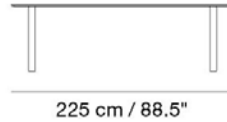

70/70 TABLE / 225 X 90 CM / 88.5 X 35.5"

Designed by TAF Studio

A simple design with a light expression that creates a striking profile. The almost reduced design is balanced with fine details in the plywood layered table top and form of the angular frame. Organize and manage cords and wires with our Cable Management. Our Power Outlet can be added to the 70/70 Table.

Material: Black and grey with linoleum finish. White and sand with laminate finish. All with plywood edges. Oak with veneer finish or solid oak. Frame in cast aluminum.

Nanolaminate finish is available as made-to-order.

READY-TO-SHIP OPTIONS

ITEM NO.	COLOR	PRICE
65021	White Laminate/White	EUR 1.517,80
65022	White Laminate/Black	EUR 1.517,80
65023	White Laminate/Grey	EUR 1.517,80
65036	White Laminate/Sand	EUR 1.517,80
65033	Sand Laminate/White	EUR 1.517,80
65034	Sand Laminate/Black	EUR 1.517,80
65035	Sand Laminate/Grey	EUR 1.517,80
65037	Sand Laminate/Sand	EUR 1.517,80
65024	Black Linoleum/White	EUR 1.517,80
65025	Black Linoleum/Black	EUR 1.517,80
65026	Black Linoleum/Grey	EUR 1.517,80
65038	Black Linoleum/Sand	EUR 1.517,80
65027	Grey Linoleum/White	EUR 1.517,80
65028	Grey Linoleum/Black	EUR 1.517,80
65029	Grey Linoleum/Grey	EUR 1.517,80
65039	Grey Linoleum/Sand	EUR 1.517,80
65030	Oak/White	EUR 1.696,90
65031	Oak/Black	EUR 1.696,90
65032	Oak/Grey	EUR 1.696,90
65040	Oak/Sand	EUR 1.696,90
65161	Solid Oak/Black	EUR 2.234,20
65162	Solid Oak/White	EUR 2.234,20
65163	Solid Oak/Grey	EUR 2.234,20
65164	Solid Oak/Sand	EUR 2.234,20

MADE-TO-ORDER OPTIONS

ITEM NO.	COLOR	PRICE	MOQ	< MOQ FEE	START-UP FEE	LEAD TIME
65101	White Nanolaminate/White	EUR 1.786,50	1	-	-	6 weeks
65102	White Nanolaminate/Black	EUR 1.786,50	1	-	-	6 weeks
65103	White Nanolaminate/Grey	EUR 1.786,50	1	-	-	6 weeks
65112	White Nanolaminate/Sand	EUR 1.786,50	1	-	-	6 weeks
65104	Black Nanolaminate/White	EUR 1.786,50	1	-	-	6 weeks
65105	Black Nanolaminate/Black	EUR 1.786,50	1	-	-	6 weeks
65106	Black Nanolaminate/Grey	EUR 1.786,50	1	-	-	6 weeks
65111	Black Nanolaminate/Sand	EUR 1.786,50	1	-	-	6 weeks
65107	Grey Nanolaminate/White	EUR 1.786,50	1	-	-	6 weeks
65108	Grey Nanolaminate/Black	EUR 1.786,50	1	-	-	6 weeks
65109	Grey Nanolaminate/Grey	EUR 1.786,50	1	-	-	6 weeks
65110	Grey Nanolaminate/Sand	EUR 1.786,50	1	-	-	6 weeks

MUUTO