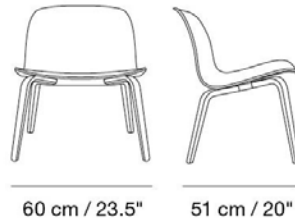

VISU LOUNGE CHAIR

Designed by Mika Tolvanen

Bringing lightness into design, the Visu Lounge Chair combines a simple and comfortable form with a quiet silhouette. The shell is made in form-pressed veneer while the wooden legs provide a sleek yet sturdy base. Made-to-order textile and leather upholstery with base color option of Oak, Black, Grey and Dusty Green. Plastic glides included. Option of pre-mounted felt glides for orders above 50 chairs.

Material: Non-upholstered version: Form-pressed ash or oak veneer shell and base, both in water-based lacquer. Upholstered version: Shell in form-pressed veneer with foam and fully upholstered with textile or leather. Wood Base in form-pressed veneer with a water-based lacquer.

Textile consumption for COM:

Textile Upholstery: 1,57 m / 1.72 yds

Leather Upholstery: 3,01 m² / 32.4 ft²

69 cm / 27.25"
SH 40 cm / 15.75"

READY-TO-SHIP OPTIONS

ITEM NO.	COLOR	PRICE
32581	Oak	EUR 393,10
32582	Black	EUR 393,10
32583	Grey	EUR 393,10
32584	Dusty Green	EUR 393,10
21648 - BLCK_190	Steelcut 190/Black	EUR 577,60
21649 - GREY_133	Steelcut Trio 133/Grey	EUR 577,60
21649 - OAK_515	Steelcut Trio 515/Oak	EUR 577,60

MADE-TO-ORDER OPTIONS

ITEM NO.	COLOR	PRICE	MOQ	< MOQ FEE	START-UP FEE	LEAD TIME
21674	Remix - All Colors	EUR 527,40	1	-	-	7 weeks
21648	Steelcut - All Colors	EUR 577,60	1	-	-	7 weeks
21649	Steelcut Trio - All Colors	EUR 577,60	1	-	-	7 weeks
21680	Clara - All Colors	EUR 577,60	1	-	-	7 weeks
21681	Canvas - All Colors	EUR 577,60	1	-	-	7 weeks
21673	Hallingdal - All Colors	EUR 634,90	1	-	-	7 weeks
21672	Divina - All Colors	EUR 634,90	1	-	-	7 weeks
21670	Divina MD - All Colors	EUR 634,90	1	-	-	7 weeks
21671	Divina Melange - All Colors	EUR 634,90	1	-	-	7 weeks
21685	Faux Leather* - All Colors	EUR 577,60	1	-	-	9 weeks
21686	Easy Leather - All Colors	EUR 939,40	1	-	-	7 weeks
21675	Refine Leather - All Colors	EUR 980,50	1	-	-	7 weeks
21682	Endure Leather - All Colors	EUR 980,50	1	-	-	7 weeks
21684	COM Textile	EUR 527,40	4	EUR 250	-	10 weeks
21688	COM Imitation Leather	EUR 577,60	4	EUR 250	-	10 weeks
21687	COM Leather	EUR 939,40	4	EUR 250	-	10 weeks
00335	Test Sample - 1 Chair	EUR 500,00	1	-	-	6 weeks
32585	Special Color	EUR 411,00	24	-	EUR 1000	10 weeks
80156	Extra Glides - Black Color (set of 4)	EUR 13,40	1	-	-	-
80157	Extra Glides - Grey Color (set of 4)	EUR 13,40	1	-	-	-

MUUTO