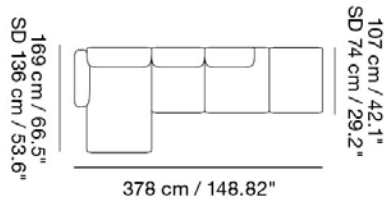

IN SITU MODULAR SOFA / 4-SEATER - CONFIGURATION 5

Designed by Anderssen & Voll

Kindly note that the Ready-To-Ship options with Frame Configuration and Modules include frame sections, seating modules (H98 + C80 + G98 + D80) and linking brackets for the sofa.

Please note that if you want to order this configuration in a different textile option and/or other seating modules, you must order the Made-To-Order Frame Configuration, listed below, along with the desired seating modules in the selected textile.

Material: Frame in powder coated steel. Modules in a wood construction with foam, wadding and fiberballs. Upholstered in textile.

READY-TO-SHIP OPTIONS

ITEM NO.	COLOR	PRICE
41950 - 80	Frame Configuration & Modules - Ocean 80	EUR 4.329,60
41920 - 12	Frame Configuration & Modules - Clay 12	EUR 5.355,80

MADE-TO-ORDER OPTIONS

ITEM NO.	COLOR	PRICE	MOQ	< MOQ FEE	START-UP FEE	LEAD TIME
41704	Frame Configuration - Black	EUR 269,50	1	-	-	6 weeks