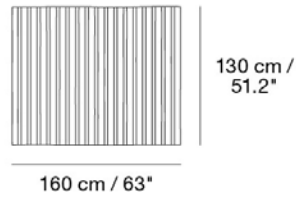

AMPLE THROW

Designed by Aiayu

With its plentiful character and simple surface, the Ample Throw brings extensive comfort and warmth to its user.

Material: 100% baby llama wool

READY-TO-SHIP OPTIONS

ITEM NO.	COLOR	PRICE
80232	Dark Grey	EUR 353,70
80233	Midnight Blue	EUR 353,70