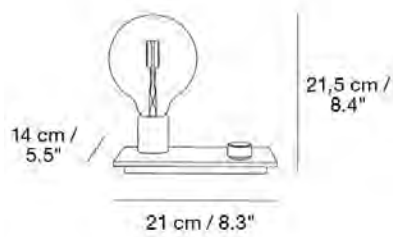

CONTROL TABLE LAMP

Designed by TAF Studio

Putting the E27 naked bulb in a new context is the Control Table Lamp. With a dial to alter the volume of light, the Control combines playful industrial style with Scandinavian simplicity and modern technology.

Material: Casted aluminum & PVC cord. Dimmable LED bulb included. Cord length: 200 cm / 98.4"

READY-TO-SHIP OPTIONS

ITEM NO.	COLOR	PRICE
15410	Black	EUR 133,40
21972	White	EUR 133,40
21973	Grey	EUR 133,40
21974	Red	EUR 133,40
83074	Spare Bulb - LED	EUR 20,60

MUUTO