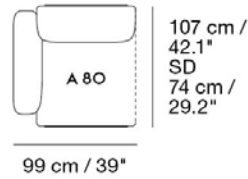

IN SITU MODULAR SOFA / LEFT ARMREST MODULE (A80)

Designed by Anderssen & Voll

Kindly note that the item numbers of this product are seating modules only.

To complete the sofa, select a matching frame configuration or find your desired frame sections and linking brackets and add their item numbers separately to your order to complete the sofa. For this, kindly refer to the In Situ Modular Sofa Guidelines in this pricelist.

Please note that this product features an armrest on the left-hand side when facing the product from the front.

Material: Modules in a wood construction with foam, wadding and fiberballs. Upholstered in textile.

Textile consumption for COM:
4,46 m / 4.87 yds

READY-TO-SHIP OPTIONS

ITEM NO.	COLOR	PRICE
41129 - 80	Ocean 80	EUR 1.208,00
41120 - 12	Clay 12	EUR 1.517,80

MADE-TO-ORDER INSPIRATION

ITEM NO.	COLOR	PRICE	MOQ	< MOQ FEE	START-UP FEE	LEAD TIME
41138 - 262	Fiord 262	EUR 1.387,10	1	-	-	6 weeks
41138 - 451	Fiord 451	EUR 1.387,10	1	-	-	6 weeks
41120 - 15	Clay 15	EUR 1.517,80	1	-	-	6 weeks
41183 - 554	Vidar 554	EUR 1.517,80	1	-	-	6 weeks

MADE-TO-ORDER OPTIONS

ITEM NO.	COLOR	PRICE	MOQ	< MOQ FEE	START-UP FEE	LEAD TIME
41129	Ocean - Color 3, 21, 32, 50, 52, 80 & 601	EUR 1.208,00	1	-	-	6 weeks
41138	Fiord - All Colors	EUR 1.387,10	1	-	-	6 weeks
41147	Hallingdal - All Colors	EUR 1.428,30	1	-	-	6 weeks
41156	Divina - All Colors	EUR 1.428,30	1	-	-	6 weeks
41165	Divina MD - All Colors	EUR 1.428,30	1	-	-	6 weeks
41174	Divina Melange - All Colors	EUR 1.428,30	1	-	-	6 weeks
41120	Clay - Color 1, 3, 6, 7, 9, 10, 12, 13, 14, 15 & 17	EUR 1.517,80	1	-	-	6 weeks
41183	Vidar - All Colors	EUR 1.517,80	1	-	-	6 weeks
41228	COM Textile	EUR 1.208,00	1	-	-	6-12 weeks

MUUTO