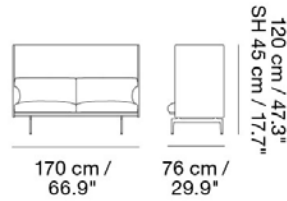

OUTLINE HIGHBACK SOFA / 2-SEATER - POLISHED ALUMINUM BASE - SH: 45CM / 17.7"

Designed by Anderssen & Voll

The design combines a soft, deep seat and clean refined lines with a highback element, creating private spheres within bigger spaces and shelter for conversation and collaboration, here in a higher seat height for workplace environments and hospitality settings.

Material: Polished aluminum legs. Wood and steel construction. Cold foam filling.

Textile consumption for COM:

Textile Upholstery: 10,5 m / 11.43 yds

Leather Upholstery: 22,5 m² / 242.19 ft²

MADE-TO-ORDER OPTIONS

ITEM NO.	COLOR	PRICE	MOQ	< MOQ FEE	START-UP FEE	LEAD TIME
69689	Vancouver - Color 4, 8, 10, 12, 13 & 14	EUR 3.219,20	1	-	-	6 weeks
69696	Remix - All Colors	EUR 3.219,20	1	-	-	6 weeks
69695	Rime - All Colors	EUR 3.487,90	1	-	-	6 weeks
69690	Fiord - All Colors	EUR 3.487,90	1	-	-	6 weeks
69693	Steelcut - All Colors	EUR 3.487,90	1	-	-	6 weeks
69692	Steelcut Trio - All Colors	EUR 3.487,90	1	-	-	6 weeks
69697	Clara - All Colors	EUR 3.487,90	1	-	-	6 weeks
69698	Canvas - All Colors	EUR 3.487,90	1	-	-	6 weeks
69694	Hallingdal - All Colors	EUR 3.756,50	1	-	-	6 weeks
69699	Divina - All Colors	EUR 3.756,50	1	-	-	6 weeks
69700	Divina MD - All Colors	EUR 3.756,50	1	-	-	6 weeks
69701	Divina Melange - All Colors	EUR 3.756,50	1	-	-	6 weeks
69709	Balder - All Colors	EUR 4.025,20	1	-	-	6 weeks
69783	Twill Weave - All Colors	EUR 4.025,20	1	-	-	6 weeks
69708	Vidar - All Colors	EUR 4.025,20	1	-	-	6 weeks
69704	Faux Leather* - All Colors	EUR 3.487,90	1	-	-	6 weeks
69705	Easy Leather - All Colors	EUR 5.148,10	1	-	-	6 weeks
69691	Refine Leather - All Colors	EUR 5.685,40	1	-	-	6 weeks
69702	Endure Leather - All Colors	EUR 6.312,20	1	-	-	6 weeks
69703	COM Textile	EUR 3.219,20	1	-	-	6-12 weeks
69707	COM Imitation Leather	EUR 3.487,90	1	-	-	6-12 weeks
69706	COM Leather	EUR 5.148,10	1	-	-	6-12 weeks
83061	Leather care set - Refine Leather	EUR 15,70	1	-	-	-