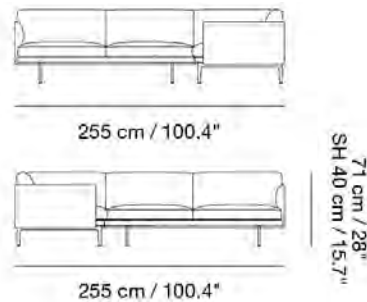

Our Power Outlet can be added to the Outline Sofa.

Material: Polished aluminum legs. Wood and steel construction. Cold foam filling.

Textile consumption for COM:

Textile Upholstery: 16,5 m / 17.1 yds

Leather Upholstery: 35,6 m² / 383.2 ft²