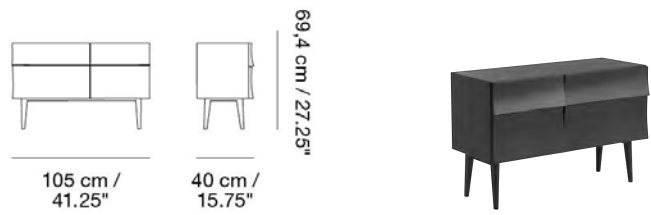

REFLECT SIDEBORD / SMALL

Designed by Søren Rose Studio

A long lasting design classic that focuses on enhancing and presenting the structure of the wood in an optimal way. The carefully contoured and curved shape of the front enables light to reflect along the surface.

Material: Board with veneer in oak & solid oak legs. Oak version is oiled. Black version is lacquered.

READY-TO-SHIP OPTIONS

ITEM NO.	COLOR	PRICE
09180	Oak	EUR 1.786,50
09181	Black	EUR 1.786,50