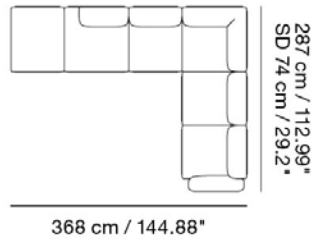

IN SITU MODULAR SOFA / CORNER - CONFIGURATION 6

Designed by Anderssen & Voll

Kindly note that the Ready-To-Ship options with Frame Configuration and Modules include frame sections, seating modules (D8O + F98 + C8O + E98 + C8O + B8O) and linking brackets for the sofa.

Please note that if you want to order this configuration in a different textile option and/or other seating modules, you must order the Made-To-Order Frame Configuration, listed below, along with the desired seating modules in the selected textile.

Material: Frame in powder coated steel. Modules in a wood construction with foam, wadding and fiberballs. Upholstered in textile.

READY-TO-SHIP OPTIONS

ITEM NO.	COLOR	PRICE
41956 - 80	Frame Configuration & Modules - Ocean 80	EUR 6.384,70
41926 - 12	Frame Configuration & Modules - Clay 12	EUR 7.899,90

MADE-TO-ORDER OPTIONS

ITEM NO.	COLOR	PRICE	MOQ	< MOQ FEE	START-UP FEE	LEAD TIME
41805	Frame Configuration - Black	EUR 404,80	1	-	-	6 weeks