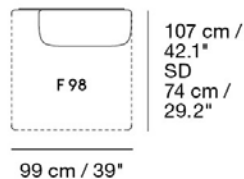

IN SITU MODULAR SOFA / LEFT OPEN-ENDED MODULE (F98)

Designed by Anderssen & Voll

Kindly note that the item numbers of this product are seating modules only.

To complete the sofa, select a matching frame configuration or find your desired frame sections and linking brackets and add their item numbers separately to your order to complete the sofa. For this, kindly refer to the In Situ Modular Sofa Guidelines in this pricelist.

Please note that this product features an open end on the left-hand side when facing the product from the front.

Material: Modules in a wood construction with foam, wadding and fiberballs. Upholstered in textile.

Textile consumption for COM:

3,31 m / 3.62 yds

READY-TO-SHIP OPTIONS

ITEM NO.	COLOR	PRICE
41134 - 80	Ocean 80	EUR 1.028,90
41125 - 12	Clay 12	EUR 1.249,20

MADE-TO-ORDER INSPIRATION

ITEM NO.	COLOR	PRICE	MOQ	< MOQ FEE	START-UP FEE	LEAD TIME
41143 - 262	Fiord 262	EUR 1.159,60	1	-	-	6 weeks
41143 - 451	Fiord 451	EUR 1.159,60	1	-	-	6 weeks
41125 - 15	Clay 15	EUR 1.249,20	1	-	-	6 weeks
41188 - 554	Vidar 554	EUR 1.249,20	1	-	-	6 weeks

MADE-TO-ORDER OPTIONS

ITEM NO.	COLOR	PRICE	MOQ	< MOQ FEE	START-UP FEE	LEAD TIME
41134	Ocean - Color 3, 21, 32, 50, 52, 80 & 601	EUR 1.028,90	1	-	-	6 weeks
41143	Fiord - All Colors	EUR 1.159,60	1	-	-	6 weeks
41152	Hallingdal - All Colors	EUR 1.208,00	1	-	-	6 weeks
41161	Divina - All Colors	EUR 1.208,00	1	-	-	6 weeks
41170	Divina MD - All Colors	EUR 1.208,00	1	-	-	6 weeks
41179	Divina Melange - All Colors	EUR 1.208,00	1	-	-	6 weeks
41125	Clay - Color 1, 3, 6, 7, 9, 10, 12, 13, 14, 15 & 17	EUR 1.249,20	1	-	-	6 weeks
41188	Vidar - All Colors	EUR 1.249,20	1	-	-	6 weeks
41233	COM Textile	EUR 1.028,90	1	-	-	6-12 weeks

MUUTO