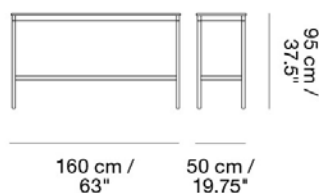

BASE HIGH TABLE / 160 X 50 H: 95 CM / 63 X 19.7 H: 37.4"

Designed by Mika Tolvanen

Designed with maximum attention to detail and produced to withstand continual robust use. The Base High Table's lower frame increases its stability and provides a footrest to the user. Made-to-order sizes are available upon request.

Organize and manage cords and wires with the Cable Management. Our Power Outlet can be added to the Base High Table.

Material: Frame in extruded aluminum with legs and stretcher in steel. Table top in plywood with either laminate, linoleum or oak veneer surface with plywood edge or chipboard with laminate surface and ABS edges.

Made-to-order: Laminate with ABS or plywood edge in black or white. Linoleum with plywood edge in black. Bases available in black or white.

MADE-TO-ORDER OPTIONS

ITEM NO.	COLOR	PRICE	MOQ	< MOQ FEE	START-UP FEE	LEAD TIME
62081	White Laminate/ABS/White	EUR 1.387,10	1	-	-	8 weeks
62082	White Laminate/ABS/Black	EUR 1.387,10	1	-	-	8 weeks
62083	Black Laminate/ABS/White	EUR 1.387,10	1	-	-	8 weeks
62084	Black Laminate/ABS/Black	EUR 1.387,10	1	-	-	8 weeks
62085	White Laminate/Plywood/White	EUR 1.387,10	1	-	-	8 weeks
62086	White Laminate/Plywood/Black	EUR 1.387,10	1	-	-	8 weeks
62087	Black Laminate/Plywood/White	EUR 1.387,10	1	-	-	8 weeks
62088	Black Laminate/Plywood/Black	EUR 1.387,10	1	-	-	8 weeks
62089	Black Linoleum/Plywood/White	EUR 1.476,60	1	-	-	8 weeks
62090	Black Linoleum/Plywood/Black	EUR 1.476,60	1	-	-	8 weeks
62091	Oak Veneer/Plywood/White	EUR 1.517,80	1	-	-	8 weeks
62092	Oak Veneer/Plywood/Black	EUR 1.517,80	1	-	-	8 weeks
62093	White Nanolaminate/Plywood/White	EUR 1.607,40	1	-	-	8 weeks
62094	White Nanolaminate/Plywood/Black	EUR 1.607,40	1	-	-	8 weeks
62095	Black Nanolaminate/Plywood/White	EUR 1.607,40	1	-	-	8 weeks
62096	Black Nanolaminate/Plywood/Black	EUR 1.607,40	1	-	-	8 weeks