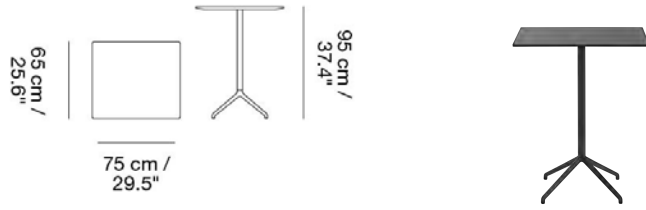

STILL CAFÉ TABLE / 75 X 65 H: 95 CM / 29.5 X 25.6 H: 37.4"

Designed by Iskos-Berlin

A series of café tables with a clean expression and apparent function on a four-legged base, complemented by the angled edges of its table top. Our Power Outlet can be added to the Still Café Table.

Material: Tabletop in MDF with the option of nanolaminate or linoleum finish. Edges are painted. Frame in powder coated aluminum. Mounting plate and tube in powder coated steel. Comes with 4 adjustable feet in plastic.

Made-to-order: Nanolaminate in black or white. Linoleum in black. Bases available in black or white.

READY-TO-SHIP OPTIONS

ITEM NO.	COLOR	PRICE
65511	White Nanolaminate/White	EUR 464,80
65512	White Nanolaminate/Black	EUR 464,80
65513	Black Nanolaminate/White	EUR 464,80
65514	Black Nanolaminate/Black	EUR 464,80

MADE-TO-ORDER OPTIONS

ITEM NO.	COLOR	PRICE	MOQ	< MOQ FEE	START-UP FEE	LEAD TIME
65515	Black Linoleum/White	EUR 464,80	1	-	-	6 weeks
65516	Black Linoleum/Black	EUR 464,80	1	-	-	6 weeks

MUUTO