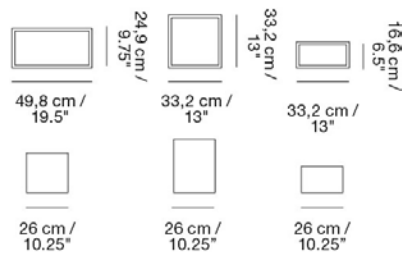

MINI STACKED STORAGE SYSTEM / 2.0

Designed by Julien De Smedt

A shelving system with a light expression and compact sizes, making the modules a perfect fit for smaller spaces such as kitchens, hallways, nightstands and bathrooms, both in private as well as professional and hospitality area. The modules can be wall-mounted in groups or on their own. One matching clip included with each module except for all Oak modules that come with a Light Grey clip. Models should always be connected with Stacked Clips, unless they are wall-mounted.

Material: PU lacquered MDF or oak veneer.

READY-TO-SHIP OPTIONS

ITEM NO.	COLOR	PRICE
15707	Small - Grey	EUR 106,60
15712	Small - Light Grey	EUR 106,60
15717	Small - Oak	EUR 106,60
15702	Small - White	EUR 106,60
15763	Small - Midnight Blue	EUR 106,60
15706	Medium - Grey	EUR 120,90
15711	Medium - Light Grey	EUR 120,90
15716	Medium - Oak	EUR 120,90
15701	Medium - White	EUR 120,90
15762	Medium - Midnight Blue	EUR 120,90
15720	Medium - Oak/Light Grey Backboard	EUR 120,90
15723	Medium - Oak/Dusty Green Backboard	EUR 120,90
15705	Large - Grey	EUR 133,40
15710	Large - Light Grey	EUR 133,40
15715	Large - Oak	EUR 133,40
15700	Large - White	EUR 133,40
15761	Large - Midnight Blue	EUR 133,40

MUUTO