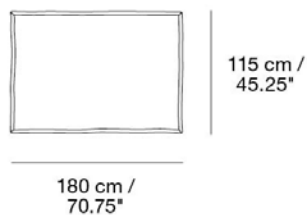

RIPPLE THROW

Designed by Margrethe Odgaard

A soft cotton throw made using a unique weaving technique inspired from industrial wrapping and packaging of food products. Ripple is light and delicate, yet with a warm feel. Comes in 5 vibrant colors, each elegantly framed by two-colored weaved borders.

Material: 100% cotton

READY-TO-SHIP OPTIONS

ITEM NO.	COLOR	PRICE
20612	Yellow ***	EUR 61,80
20615	Green	EUR 61,80