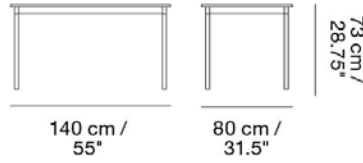

BASE TABLE / 140 X 80 CM / 55.1 X 31.5"

Designed by Mika Tolvanen

The frame is made from extruded aluminum, painted with an acrylic paint initially developed for outdoor interiors and building facades. Organize and manage cords and wires with our Cable Management. Our Power Outlet can be added to the Base Table.

Made-to-order: Laminate with ABS or plywood edge in black or white. Linoleum with plywood edge in black. Nanolaminate finish in either black or white. Bases available in black or white.

Material: Frame and legs in extruded aluminum. Table top in plywood with either laminate, linoleum or oak veneer surface with plywood edge or chipboard with laminate surface and ABS edges.

READY-TO-SHIP OPTIONS

ITEM NO.	COLOR	PRICE
63981	White Laminate/ABS/White	EUR 819,40
63982	White Laminate/ABS/Black	EUR 819,40
63985	White Laminate/Plywood/White	EUR 846,20
63986	White Laminate/Plywood/Black	EUR 846,20
63989	Black Linoleum/Plywood/White	EUR 939,40
63990	Black Linoleum/Plywood/Black	EUR 939,40
63991	Oak Veneer/Plywood/White	EUR 1.028,90
63992	Oak Veneer/Plywood/Black	EUR 1.028,90

MADE-TO-ORDER OPTIONS

ITEM NO.	COLOR	PRICE	MOQ	< MOQ FEE	START-UP FEE	LEAD TIME
63983	Black Laminate/ABS/White	EUR 819,40	1	-	-	6 weeks
63984	Black Laminate/ABS/Black	EUR 819,40	1	-	-	6 weeks
63987	Black Laminate/Plywood/White	EUR 846,20	1	-	-	6 weeks
63988	Black Laminate/Plywood/Black	EUR 846,20	1	-	-	6 weeks
63993	White Nanolaminate/Plywood/White	EUR 1.118,40	1	-	-	6 weeks
63994	White Nanolaminate/Plywood/Black	EUR 1.118,40	1	-	-	6 weeks
63995	Black Nanolaminate/Plywood/White	EUR 1.118,40	1	-	-	6 weeks
63996	Black Nanolaminate/Plywood/Black	EUR 1.118,40	1	-	-	6 weeks