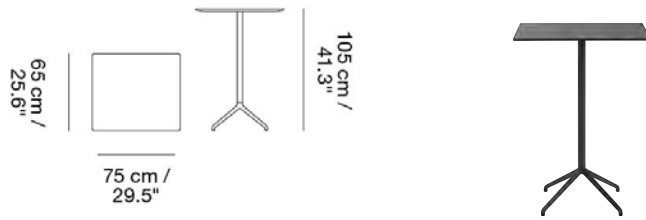

STILL CAFÉ TABLE / 75 X 65 H: 105 CM / 29.5 X 25.6 H: 41.3"

Designed by Iskos-Berlin

A series of café tables with a clean expression and apparent function on a four-legged base, complemented by the angled edges of its table top. Our Power Outlet can be added to the Still Café Table.

Material: Tabletop in MDF with the option of nanolaminate or linoleum finish. Edges are painted. Frame in powder coated aluminum. Mounting plate and tube in powder coated steel. Comes with 4 adjustable feet in plastic.

Made-to-order: Nanolaminate in black or white. Linoleum in black. Bases available in black or white.

READY-TO-SHIP OPTIONS

ITEM NO.	COLOR	PRICE
65521	White Nanolaminate/White	EUR 464,80
65522	White Nanolaminate/Black	EUR 464,80
65523	Black Nanolaminate/White	EUR 464,80
65524	Black Nanolaminate/Black	EUR 464,80

MADE-TO-ORDER OPTIONS

ITEM NO.	COLOR	PRICE	MOQ	< MOQ FEE	START-UP FEE	LEAD TIME
65525	Black Linoleum/White	EUR 464,80	1	-	-	6 weeks
65526	Black Linoleum/Black	EUR 464,80	1	-	-	6 weeks

MUUTO