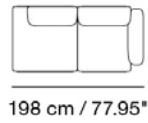

IN SITU MODULAR SOFA / 2-SEATER - CONFIGURATION 2

Designed by Anderssen & Voll

Kindly note that the Ready-To-Ship options with Frame Configuration and Modules include frame sections, seating modules (F98 + B80) and linking brackets for the sofa.

Please note that if you want to order this configuration in a different textile option and/or other seating modules, you must order the Made-To-Order Frame Configuration, listed below, along with the desired seating modules in the selected textile.

Material: Frame in powder coated steel. Modules in a wood construction with foam, wadding and fiberballs. Upholstered in textile.

107 cm / 42.1"
SD
74 cm / 29.2"