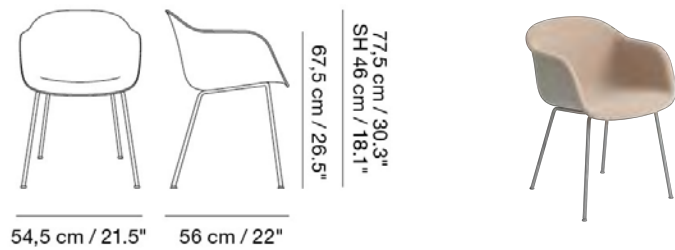

FIBER ARMCHAIR FRONT UPHOLSTERY / TUBE BASE

Designed by Iskos-Berlin

The shell of the Fiber Armchair is designed to balance maximum comfort with minimum space. Option of pre-mounted felt glides upon request for orders above 50 chairs.

Material: Shell of plastic composite with up to 25% pine wood fibers. Textile or leather front upholstered seat. Tube base in powder coated steel. Matching base and shell from pre-selected color range - choose between Black, Grey, Dusty Green or White. Ochre shell is available with optional base color. Chrome base is available with optional shell color.

Textile consumption for COM:

Textile Upholstery: 1,2 m / 1.32 yds

Leather Upholstery: 2,2 m² / 23.7 ft²

MADE-TO-ORDER OPTIONS

ITEM NO.	COLOR	PRICE	MOQ	< MOQ FEE	START-UP FEE	LEAD TIME
29100	Remix - Matching Shell/Base	EUR 434,30	1	-	-	5 weeks
29101	Remix - Ochre Shell/Base	EUR 434,30	1	-	-	5 weeks
57122	Remix - Shell/Chrome Base	EUR 434,30	1	-	-	5 weeks
70232	Wooly - Matching Shell/Base	EUR 434,30	1	-	-	5 weeks
70244	Wooly - Ochre Shell/Base	EUR 434,30	1	-	-	5 weeks
57143	Wooly - Shell/Chrome Base	EUR 434,30	1	-	-	5 weeks
29102	Steelcut - Matching Shell/Base	EUR 509,50	1	-	-	5 weeks
29103	Steelcut - Ochre Shell/Base	EUR 509,50	1	-	-	5 weeks
57123	Steelcut - Shell/Chrome Base	EUR 509,50	1	-	-	5 weeks
29104	Steelcut Trio - Matching Shell/Base	EUR 509,50	1	-	-	5 weeks
29105	Steelcut Trio - Ochre Shell/Base	EUR 509,50	1	-	-	5 weeks
57124	Steelcut Trio - Shell/Chrome Base	EUR 509,50	1	-	-	5 weeks
57063	Forest Nap - Matching Shell/Base	EUR 509,50	1	-	-	5 weeks
57064	Forest Nap - Ochre Shell/Base	EUR 509,50	1	-	-	5 weeks
57142	Forest Nap - Shell/Chrome Base	EUR 509,50	1	-	-	5 weeks
29114	Clara - Matching Shell/Base	EUR 509,50	1	-	-	5 weeks
29115	Clara - Ochre Shell/Base	EUR 509,50	1	-	-	5 weeks
57129	Clara - Shell/Chrome Base	EUR 509,50	1	-	-	5 weeks
29116	Canvas - Matching Shell/Base	EUR 509,50	1	-	-	5 weeks
29117	Canvas - Ochre Shell/Base	EUR 509,50	1	-	-	5 weeks
57130	Canvas - Shell/Chrome Base	EUR 509,50	1	-	-	5 weeks
29106	Hallingdal - Matching Shell/Base	EUR 545,30	1	-	-	5 weeks
29107	Hallingdal - Ochre Shell/Base	EUR 545,30	1	-	-	5 weeks
57125	Hallingdal - Shell/Chrome Base	EUR 545,30	1	-	-	5 weeks
29108	Divina - Matching Shell/Base	EUR 545,30	1	-	-	5 weeks
29109	Divina - Ochre Shell/Base	EUR 545,30	1	-	-	5 weeks
57126	Divina - Shell/Chrome Base	EUR 545,30	1	-	-	5 weeks
29118	Divina MD - Matching Shell/Base	EUR 545,30	1	-	-	5 weeks
29119	Divina MD - Ochre Shell/Base	EUR 545,30	1	-	-	5 weeks
57131	Divina MD - Shell/Chrome Base	EUR 545,30	1	-	-	5 weeks
29120	Divina Melange - Matching Shell/Base	EUR 545,30	1	-	-	5 weeks
29121	Divina Melange - Ochre Shell/Base	EUR 545,30	1	-	-	5 weeks
57132	Divina Melange - Shell/Chrome Base	EUR 545,30	1	-	-	5 weeks
55062	Hero - Matching Shell/Base	EUR 545,30	1	-	-	5 weeks
55063	Hero - Ochre Shell/Base	EUR 545,30	1	-	-	5 weeks
57135	Hero - Shell/Chrome Base	EUR 545,30	1	-	-	5 weeks
55179	Balder - Matching Shell/Base	EUR 545,30	1	-	-	5 weeks
55180	Balder - Ochre Shell/Base	EUR 545,30	1	-	-	5 weeks
57136	Balder - Shell/Chrome Base	EUR 545,30	1	-	-	5 weeks
55296	Twill Weave - Matching Shell/Base	EUR 545,30	1	-	-	5 weeks
55297	Twill weave - Ochre Shell/Base	EUR 545,30	1	-	-	5 weeks
57137	Twill Weave - Shell/Chrome Base	EUR 545,30	1	-	-	5 weeks

MUUTO