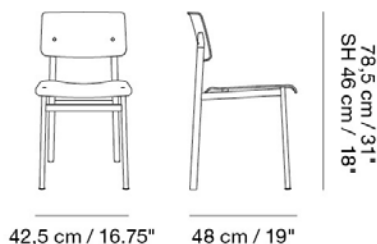

Material: Seat/back in lacquered oak veneer and frame in powder coated steel. Option of upholstered seat.

Textile consumption for COM:

Textile Upholstery: 0,32 m / 0.35 yds

Leather Upholstery: 0,63 m² / 6.8 ft²