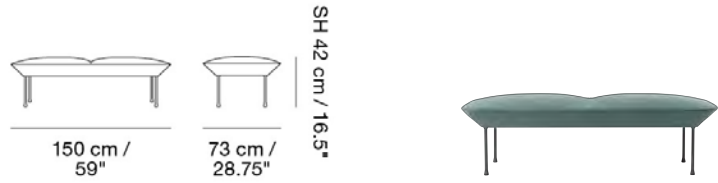

OSLO BENCH

Designed by Anderssen & Voll

The Oslo Bench combines playful, geometric lines with a light form and comfortable seat for a refined lounging experience.

Material: Steel frame, moulded foam & textile from Kvadrat. Made-to-order textiles with option of Dark Grey, Light Grey, Black, Yellow, Burnt Yellow, Navy Blue or Chrome legs.

Textile consumption for COM:
2 m / 2.2 yds

MADE-TO-ORDER OPTIONS

ITEM NO.	COLOR	PRICE	MOQ	< MOQ FEE	START-UP FEE	LEAD TIME
14801	Fiord - All Colors	EUR 1.428,30	1	-	-	6 weeks
14991	Steelcut - All Colors	EUR 1.428,30	1	-	-	6 weeks
14993	Steelcut Trio - All Colors	EUR 1.428,30	1	-	-	6 weeks
14990	Clara - All Colors	EUR 1.428,30	1	-	-	6 weeks
14994	Canvas - All Colors	EUR 1.428,30	1	-	-	6 weeks
14992	Hallingdal - All Colors	EUR 1.607,40	1	-	-	6 weeks
14997	Divina - All Colors	EUR 1.607,40	1	-	-	6 weeks
14998	Divina MD - All Colors	EUR 1.607,40	1	-	-	6 weeks
14999	Divina Melange - All Colors	EUR 1.607,40	1	-	-	6 weeks
30131	Vidar - All Colors	EUR 1.696,90	1	-	-	6 weeks
15000	Faux Leather* - All Colors	EUR 1.428,30	1	-	-	8 weeks
14996	COM Textile	EUR 1.428,30	1	-	-	8 weeks
14802	COM Imitation Leather	EUR 1.428,30	1	-	-	8 weeks
00338	Test Sample 1 Pouf - Textile	EUR 2.000,00	1	-	-	6-8 weeks