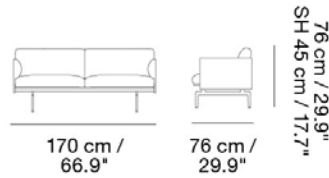

OUTLINE STUDIO SOFA / 170CM / 66.9" - BLACK BASE - SH: 45CM / 17.7"

Designed by Anderssen & Voll

Slimming down the elegant proportions of the Outline Sofa into a studio version, allowing for the design to be implemented into compact homes, hotel rooms, breakout areas and lobbies. Here in a higher seat height for workplace environments and hospitality settings. Our Power Outlet can be added to the Outline Studio Sofa.

Material: Black powder coated aluminum legs. Wood and steel construction. Cold foam filling.

Textile consumption for COM:

Textile Upholstery: 6,7 m / 7.1 yds
Leather Upholstery: 14,4 m² / 155 ft²

MADE-TO-ORDER OPTIONS

ITEM NO.	COLOR	PRICE	MOQ	< MOQ FEE	START-UP FEE	LEAD TIME
73606	Vancouver - Color 4, 8, 10, 12, 13 & 14	EUR 2.234,20	1	-	-	8 weeks
73613	Remix - All Colors	EUR 2.234,20	1	-	-	6 weeks
73612	Rime - All Colors	EUR 2.592,40	1	-	-	6 weeks
73607	Fiord - All Colors	EUR 2.592,40	1	-	-	6 weeks
73610	Steelcut - All Colors	EUR 2.592,40	1	-	-	6 weeks
73609	Steelcut Trio - All Colors	EUR 2.592,40	1	-	-	6 weeks
73614	Clara - All Colors	EUR 2.592,40	1	-	-	6 weeks
73615	Canvas - All Colors	EUR 2.592,40	1	-	-	6 weeks
73611	Hallingdal - All Colors	EUR 2.771,50	1	-	-	6 weeks
73616	Divina - All Colors	EUR 2.771,50	1	-	-	6 weeks
73617	Divina MD - All Colors	EUR 2.771,50	1	-	-	6 weeks
73618	Divina Melange - All Colors	EUR 2.771,50	1	-	-	6 weeks
73626	Balder - All Colors	EUR 2.861,00	1	-	-	6 weeks
73627	Twill Weave - All Colors	EUR 2.861,00	1	-	-	6 weeks
73625	Vidar - All Colors	EUR 2.861,00	1	-	-	6 weeks
73621	Faux Leather* - All Colors	EUR 2.592,40	1	-	-	6 weeks
73622	Easy Leather - All Colors	EUR 3.487,90	1	-	-	6 weeks
73608	Refine Leather - All Colors	EUR 4.025,20	1	-	-	6 weeks
73619	Endure Leather - All Colors	EUR 4.652,00	1	-	-	6 weeks
73620	COM Textile	EUR 2.234,20	1	-	-	6-12 weeks
73624	COM Imitation Leather	EUR 2.592,40	1	-	-	6-12 weeks
73623	COM Leather	EUR 3.487,90	1	-	-	6-12 weeks
83061	Leather care set - Refine Leather	EUR 15,70	1	-	-	-
00338	Test Sample 1 Sofa - Textile	EUR 2.000,00	1	-	-	4 weeks
00339	Test Sample 1 Sofa - Leather	EUR 3.500,00	1	-	-	4 weeks