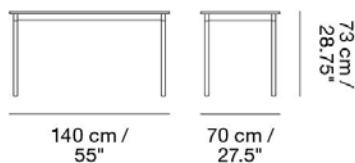

BASE TABLE / 140 X 70 CM / 55.1 X 27.5"

Designed by Mika Tolvanen

The frame is made from extruded aluminum, painted with an acrylic paint initially developed for outdoor interiors and building facades.

Organize and manage cords and wires with our Cable Management. Our Power Outlet can be added to the Base Table.

Made-to-order: Laminate with ABS or plywood edge in black or white. Linoleum with plywood edge in black. Nanolaminate finish in either black or white. Bases available in black or white.

Material: Frame and legs in extruded aluminum. Table top in plywood with either laminate, linoleum or oak veneer surface with plywood edge or chipboard with laminate surface and ABS edges.

MADE-TO-ORDER OPTIONS

ITEM NO.	COLOR	PRICE	MOQ	< MOQ FEE	START-UP FEE	LEAD TIME
64181	White Laminate/ABS/White	EUR 819,40	1	-	-	6 weeks
64182	White Laminate/ABS/Black	EUR 819,40	1	-	-	6 weeks
64183	Black Laminate/ABS/White	EUR 819,40	1	-	-	6 weeks
64184	Black Laminate/ABS/Black	EUR 819,40	1	-	-	6 weeks
64185	White Laminate/Plywood/White	EUR 846,20	1	-	-	6 weeks
64186	White Laminate/Plywood/Black	EUR 846,20	1	-	-	6 weeks
64187	Black Laminate/Plywood/White	EUR 846,20	1	-	-	6 weeks
64188	Black Laminate/Plywood/Black	EUR 846,20	1	-	-	6 weeks
64189	Black Linoleum/Plywood/White	EUR 867,70	1	-	-	6 weeks
64190	Black Linoleum/Plywood/Black	EUR 867,70	1	-	-	6 weeks
64191	Oak Veneer/Plywood/White	EUR 894,60	1	-	-	6 weeks
64192	Oak Veneer/Plywood/Black	EUR 894,60	1	-	-	6 weeks
64193	White Nanolaminate/Plywood/White	EUR 1.028,90	1	-	-	6 weeks
64194	White Nanolaminate/Plywood/Black	EUR 1.028,90	1	-	-	6 weeks
64195	Black Nanolaminate/Plywood/White	EUR 1.028,90	1	-	-	6 weeks
64196	Black Nanolaminate/Plywood/Black	EUR 1.028,90	1	-	-	6 weeks

MUUTO