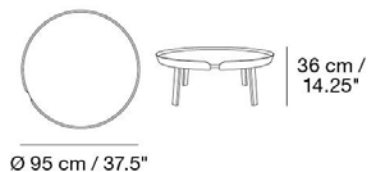

AROUND COFFEE TABLE / EXTRA LARGE

Designed by Thomas Bentzen

A coffee table designed with a modern identity, produced with materials and craftsmanship that reflect Scandinavian design values. The tables come in three sizes with different heights, making it ideal to group them together.

Material: Table Top in lacquered veneer with oak or ash finish. Legs in lacquered solid oak or ash.

READY-TO-SHIP OPTIONS

ITEM NO.	COLOR	PRICE
21160	Ash	EUR 729,80
21161	Oak	EUR 729,80
21162	Black	EUR 729,80
21163	Grey	EUR 729,80
21164	Anthracite	EUR 729,80
21165	Dark Grey	EUR 729,80
21166	Dusty Green	EUR 729,80
21167	White	EUR 729,80

MADE-TO-ORDER OPTIONS

ITEM NO.	COLOR	PRICE	MOQ	< MOQ FEE	START-UP FEE	LEAD TIME
21169	Special Color	EUR 765,60	100	-	-	8 weeks

MUUTO