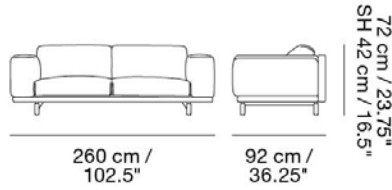

REST SOFA / 3-SEATER

Designed by Anderssen & Voll

With its modern curves and inviting shape, the Rest Sofa brings a new perspective to the traditional sofa through its soft seat and subtle detailing for a timeless yet comfortable design.

Our Power Outlet can be added to the Rest Sofa.

Material: Steel base, wood frame & oak legs, cold foam & feather filling. Textiles from Arve (not available in UK), Nevotex or Kvadrat.

Textile consumption for COM:

12,7 m / 13.9 yds

READY-TO-SHIP OPTIONS

ITEM NO.	COLOR	PRICE
10027 - 13	Vancouver 13	EUR 3.129,70
10021 - 163	Remix 163	EUR 3.129,70
10272 - 1042_GRAP	Wooly 1042	EUR 3.129,70
10022 - 133	Steelcut Trio 133	EUR 3.577,40
10023 - 457	Hallingdal 457	EUR 3.667,00

MADE-TO-ORDER OPTIONS

ITEM NO.	COLOR	PRICE	MOQ	< MOQ FEE	START-UP FEE	LEAD TIME
10027	Vancouver - Color 4, 8, 10, 12 & 14	EUR 3.129,70	1	-	-	8 weeks
10021	Remix - All Colors	EUR 3.129,70	1	-	-	6 weeks
10272	Wooly - All Colors	EUR 3.129,70	1	-	-	6 weeks
10024	Steelcut - All Colors	EUR 3.577,40	1	-	-	6 weeks
10022	Steelcut Trio - All Colors	EUR 3.577,40	1	-	-	6 weeks
10271	Fiord - All Colors	EUR 3.577,40	1	-	-	6 weeks
10020	Rime - All Colors	EUR 3.577,40	1	-	-	6 weeks
10023	Hallingdal - All Colors	EUR 3.667,00	1	-	-	6 weeks
10273	Vidar - All Colors	EUR 4.293,80	1	-	-	6 weeks
10025	COM Textile	EUR 3.129,70	1	-	-	6-12 weeks
00338	Test Sample 1 Sofa - Textile	EUR 2.000,00	1	-	-	4 weeks
09986	Spare Legs - Black	EUR 115,50	1	-	-	1-2 weeks
09985	Spare Legs - Grey	EUR 115,50	1	-	-	1-2 weeks

MUUTO