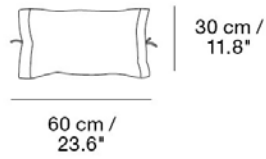

ACCENT CUSHION

Designed by Margrethe Odgaard

Accent's print derives from upscaling a traditional weave, bringing a new perspective to the traditional woolen cushions. The printed patterns are lively and vibrant and changes in perception from a distance to up-close.

Material: Textile 100% cotton. Filling polyester.

READY-TO-SHIP OPTIONS

ITEM NO.	COLOR	PRICE
20651	White	EUR 61,80
20652	Green	EUR 61,80
20653	Yellow	EUR 61,80
20654	Blue	EUR 61,80

MUUTO