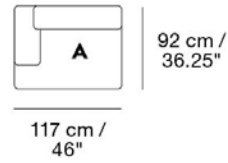

CONNECT MODULAR SOFA / LEFT ARMREST (A)

Designed by Anderssen & Voll

A timeless modular sofa series with clear lines and precise proportions upholstered in a range of Kvadrat, Arve (not available in UK) or Nevotex textiles. The II modules provide numerous possibilities for creating the optimal shaped sofa setting or lounge area.

Please note that this product features an armrest on the left-hand side when facing the product from the front.

Material: Wood frame & cold foam filling.

Textile consumption for COM:
5,8 m / 6.34 yds

READY-TO-SHIP OPTIONS

ITEM NO.	COLOR	PRICE
19121 - 13	Vancouver 13	EUR 1.190,10
11501 - 123	Remix 123	EUR 1.190,10

MADE-TO-ORDER OPTIONS

ITEM NO.	COLOR	PRICE	MOQ	< MOQ FEE	START-UP FEE	LEAD TIME
19121	Vancouver - Color 4, 8, 10, 12 & 14	EUR 1.190,10	1	-	-	8 weeks
11501	Remix - All Colors	EUR 1.190,10	1	-	-	6 weeks
41001	Wooly - All Colors	EUR 1.190,10	1	-	-	6 weeks
98290	Fiord - All Colors	EUR 1.458,70	1	-	-	6 weeks
11581	Steelcut - All Colors	EUR 1.458,70	1	-	-	6 weeks
11541	Steelcut Trio - All Colors	EUR 1.458,70	1	-	-	6 weeks
19101	Rime - All Colors	EUR 1.458,70	1	-	-	6 weeks
11592	Clara - All Colors	EUR 1.458,70	1	-	-	6 weeks
98260	Canvas - All Colors	EUR 1.458,70	1	-	-	6 weeks
11621	Hallingdal - All Colors	EUR 1.607,40	1	-	-	6 weeks
20261	Divina - All Colors	EUR 1.607,40	1	-	-	6 weeks
19021	Divina MD - All Colors	EUR 1.607,40	1	-	-	6 weeks
19041	Divina Melange - All Colors	EUR 1.607,40	1	-	-	6 weeks
11561	COM Textile	EUR 1.190,10	1	-	-	6-12 weeks
00336	Test Sample 1 Connect Module	EUR 1.000,00	1	-	-	4 weeks