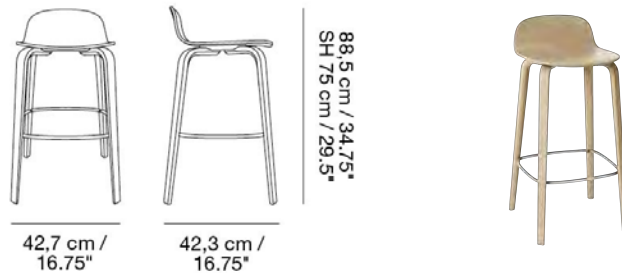

VISU BAR STOOL / H: 75 CM / 29.5"

Designed by Mika Tolvanen

The Visu Bar Stool combines a simple and comfortable form with a quiet silhouette. Made-to-order options of textile or leather upholstery with base color option of Black, Grey, Oak, Stained Dark Brown, Dark Green, or Tan Rose. Plastic glides included. Option of pre-mounted felt glides upon request for orders above 50 chairs.

Material: Non-upholstered version: Form-pressed oak or ash veneer shell and base, both in water-based lacquer, alongside footrest in powder coated or stainless steel. Upholstered version: Shell is made in form-pressed veneer with foam and fully upholstered with textile or leather. Wood Base in form-pressed veneer with water-based lacquer and footrest in powder coated or stainless steel.

Textile consumption for COM:

Textile Upholstery: 0,73 m / 0.8 yds

Leather Upholstery: 1,21 m² / 13.1 ft²

READY-TO-SHIP OPTIONS

ITEM NO.	COLOR	PRICE
32621	Oak	EUR 402,10
32622	Black	EUR 402,10
32623	Grey	EUR 402,10
32625	Dark Green	EUR 402,10
32626	Tan Rose	EUR 402,10
32630	White/Oak	EUR 402,10

MADE-TO-ORDER OPTIONS

ITEM NO.	COLOR	PRICE	MOQ	< MOQ FEE	START-UP FEE	LEAD TIME
21755	Remix - All Colors	EUR 464,80	1	-	-	7 weeks
21757	Steelcut - All Colors	EUR 482,70	1	-	-	7 weeks
21758	Steelcut Trio - All Colors	EUR 482,70	1	-	-	7 weeks
21771	Clara - All Colors	EUR 482,70	1	-	-	7 weeks
21772	Canvas - All Colors	EUR 482,70	1	-	-	7 weeks
21759	Hallingdal - All Colors	EUR 554,30	1	-	-	7 weeks
21760	Divina - All Colors	EUR 554,30	1	-	-	7 weeks
21761	Divina MD - All Colors	EUR 554,30	1	-	-	7 weeks
21762	Divina Melange - All Colors	EUR 554,30	1	-	-	7 weeks
21774	Faux Leather* - All Colors	EUR 482,70	1	-	-	9 weeks
21775	Easy Leather - All Colors	EUR 577,60	1	-	-	7 weeks
21763	Refine Leather - All Colors	EUR 586,50	1	-	-	7 weeks
21770	Endure Leather - All Colors	EUR 586,50	1	-	-	7 weeks
21754	COM Textile	EUR 464,80	4	EUR 250	-	10 weeks
21777	COM Imitation Leather	EUR 482,70	4	EUR 250	-	10 weeks
21776	COM Leather	EUR 577,60	4	EUR 250	-	10 weeks
00335	Test Sample - 1 Chair	EUR 500,00	1	-	-	6 weeks
32631	Special Color	EUR 425,40	24	-	EUR 1000	10 weeks
80156	Extra Glides - Black Color (set of 4)	EUR 13,40	1	-	-	-
80157	Extra Glides - Grey Color (set of 4)	EUR 13,40	1	-	-	-

MUUTO