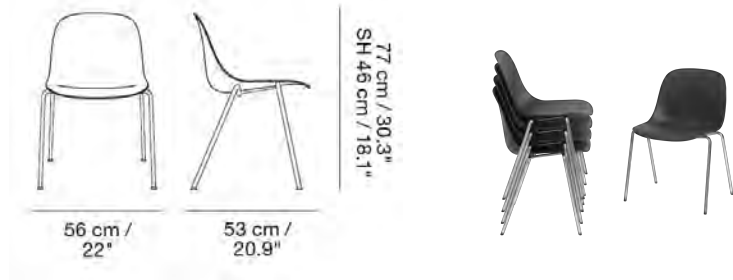

FIBER SIDE CHAIR / A-BASE WITH FELT GLIDES

Designed by Iskos-Berlin

Fiber A-base has the same light expression as the Fiber Side Chair, made in an extremely durable and practical stackable contract version. By stacking onto the chrome base instead of the seat, the shells avoid scratches and indents.

Material: Shell in plastic composition with up to 25% pine wood fibers. Up to 15 shell and IO upholstered chairs can be stacked together.

Textile consumption for COM:

Textile Upholstery: 1,4 m / 1.54 yds

Leather Upholstery: 2,2 m² / 23.7 ft²

MADE-TO-ORDER OPTIONS

ITEM NO.	COLOR	PRICE	MOQ	< MOQ FEE	START-UP FEE	LEAD TIME
25320	Black/Chrome	EUR 223,00	1	-	-	5 weeks
25321	Grey/Chrome	EUR 223,00	1	-	-	5 weeks
25323	Dusty Green/Chrome	EUR 223,00	1	-	-	5 weeks
25324	Ochre/Chrome	EUR 223,00	1	-	-	5 weeks
25325	Natural White/Chrome	EUR 223,00	1	-	-	5 weeks
25326	Remix - All Colors	EUR 443,30	1	-	-	5 weeks
70282	Wooly - All Colors	EUR 443,30	1	-	-	5 weeks
25329	Steelcut - All Colors	EUR 514,90	1	-	-	5 weeks
25330	Steelcut Trio - All Colors	EUR 514,90	1	-	-	5 weeks
57049	Forest Nap - All Colors	EUR 514,90	1	-	-	5 weeks
25333	Clara - All Colors	EUR 514,90	1	-	-	5 weeks
25334	Canvas - All Colors	EUR 514,90	1	-	-	5 weeks
25331	Hallingdal - All Colors	EUR 559,70	1	-	-	5 weeks
25332	Divina - All Colors	EUR 559,70	1	-	-	5 weeks
25335	Divina MD - All Colors	EUR 559,70	1	-	-	5 weeks
25336	Divina Melange - All Colors	EUR 559,70	1	-	-	5 weeks
55047	Hero - All Colors	EUR 559,70	1	-	-	5 weeks
55164	Balder - All Colors	EUR 559,70	1	-	-	5 weeks
55281	Twill Weave - All Colors	EUR 559,70	1	-	-	5 weeks
25338	COM Textile	EUR 443,30	1	-	-	6 weeks
00335	Test Sample - 1 Chair	EUR 500,00	1	-	-	6 weeks

MUUTO