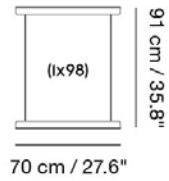

IN SITU MODULAR SOFA / FRAME SECTION (1 X 98)

Designed by Anderssen & Voll

Create your own In Situ Modular Sofa by combining frame sections by following the In Situ Modular Sofa Guidelines. A frame section should always be accompanied by a matching seating module.

Kindly note that linking brackets must always be used when joining together frame sections.

Material: Frame in powder coated steel.

MADE-TO-ORDER OPTIONS

ITEM NO.	COLOR	PRICE	MOQ	< MOQ FEE	START-UP FEE	LEAD TIME
41556	Black	EUR 67,20	1	-	-	6 weeks