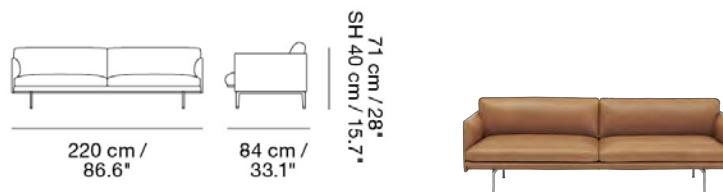

OUTLINE SOFA / 3-SEATER - POLISHED ALUMINUM BASE

Designed by Anderssen & Voll

The Outline Series adds new perspectives to the classic Scandinavian design sofas of the 1960's, marrying the ideals of simplicity and function into one. The Outline Series is clean and elegant on the outside with a deep seat and soft cushioning on its inside.

Our Power Outlet can be added to the Outline Sofa.

Material: Polished aluminum legs. Wood and steel construction. Cold foam filling.

Textile consumption for COM:

Textile Upholstery: 9 m / 9,8 yds

Leather Upholstery: 20,5 m² / 220.7 ft²

MADE-TO-ORDER INSPIRATION

ITEM NO.	COLOR	PRICE	MOQ	< MOQ FEE	START-UP FEE	LEAD TIME
67241 - 912	Balder 912	EUR 3.577,40	1	-	-	6 weeks
67242 - 990	Twill Weave 990	EUR 3.577,40	1	-	-	6 weeks
67240 - 723	Vidar 723	EUR 3.577,40	1	-	-	6 weeks
67237 - ROOT	Easy Leather - Root	EUR 4.293,80	1	-	-	6 weeks
67223 - BEIG	Refine Leather - Beige	EUR 5.099,70	1	-	-	6 weeks

MADE-TO-ORDER OPTIONS

ITEM NO.	COLOR	PRICE	MOQ	< MOQ FEE	START-UP FEE	LEAD TIME
67221	Vancouver - Color 4, 8, 10, 12, 13 & 14	EUR 2.861,00	1	-	-	8 weeks
67228	Remix - All Colors	EUR 2.861,00	1	-	-	6 weeks
67227	Rime - All Colors	EUR 3.308,80	1	-	-	6 weeks
67222	Fiord - All Colors	EUR 3.308,80	1	-	-	6 weeks
67225	Steelcut - All Colors	EUR 3.308,80	1	-	-	6 weeks
67224	Steelcut Trio - All Colors	EUR 3.308,80	1	-	-	6 weeks
67229	Clara - All Colors	EUR 3.308,80	1	-	-	6 weeks
67230	Canvas - All Colors	EUR 3.308,80	1	-	-	6 weeks
67226	Hallingdal - All Colors	EUR 3.398,30	1	-	-	6 weeks
67231	Divina - All Colors	EUR 3.398,30	1	-	-	6 weeks
67232	Divina MD - All Colors	EUR 3.398,30	1	-	-	6 weeks
67233	Divina Melange - All Colors	EUR 3.398,30	1	-	-	6 weeks
67241	Balder - All Colors	EUR 3.577,40	1	-	-	6 weeks
67242	Twill Weave - All Colors	EUR 3.577,40	1	-	-	6 weeks
67240	Vidar - All Colors	EUR 3.577,40	1	-	-	6 weeks
67236	Faux Leather* - All Colors	EUR 3.308,80	1	-	-	6 weeks
67237	Easy Leather - All Colors	EUR 4.293,80	1	-	-	6 weeks
67223	Refine Leather - All Colors	EUR 5.099,70	1	-	-	6 weeks
67234	Endure Leather - All Colors	EUR 5.864,50	1	-	-	6 weeks
67235	COM Textile	EUR 2.861,00	1	-	-	6-12 weeks
67239	COM Imitation Leather	EUR 3.308,80	1	-	-	6-12 weeks
67238	COM Leather	EUR 4.293,80	1	-	-	6-12 weeks
83061	Leather care set - Refine Leather	EUR 15,70	1	-	-	-
00338	Test Sample 1 Sofa - Textile	EUR 2.000,00	1	-	-	4 weeks
00339	Test Sample 1 Sofa - Leather	EUR 3.500,00	1	-	-	4 weeks

MUUTO