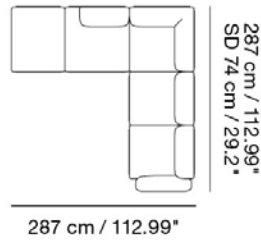

IN SITU MODULAR SOFA / CORNER - CONFIGURATION 2

Designed by Anderssen & Voll

Kindly note that the Ready-To-Ship options with Frame Configuration and Modules include frame sections, seating modules (D8O + F98 + E98 + C8O + B8O) and linking brackets for the sofa.

Please note that if you want to order this configuration in a different textile option and/or other seating modules, you must order the Made-To-Order Frame Configuration, listed below, along with the desired seating modules in the selected textile.

Material: Frame in powder coated steel. Modules in a wood construction with foam, wadding and fiberballs. Upholstered in textile.

READY-TO-SHIP OPTIONS

ITEM NO.	COLOR	PRICE
41952 - 80	Frame Configuration & Modules - Ocean 80	EUR 5.426,60
41922 - 12	Frame Configuration & Modules - Clay 12	EUR 6.673,10

MADE-TO-ORDER OPTIONS

ITEM NO.	COLOR	PRICE	MOQ	< MOQ FEE	START-UP FEE	LEAD TIME
41801	Frame Configuration - Black	EUR 337,60	1	-	-	6 weeks