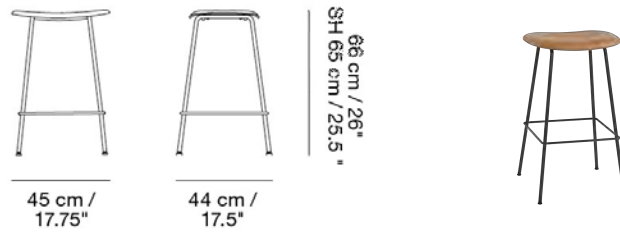

FIBER COUNTER STOOL / TUBE BASE H: 65 CM / 25.6"

Designed by Iskos-Berlin

Contemporary and informal bar stool. The nearly floating seat gives the seated the freedom to move around in the bar stool while giving it a light appearance and taking up little space in an interior setting. Made-to-order textile and leather with base color option of Black, Grey, Dusty Green or White. Option of pre-mounted felt glides upon request for orders above 50 chairs.

Material: Shell in plastic composition with up to 25% pine wood fibers. Option of textile or leather upholstered seat. Tube base and footrest in powder coated steel.

Textile consumption for COM:

Textile Upholstery: 0,6 m / 0.66 yds

Leather Upholstery: 1,4 m² / 15.1 ft²

READY-TO-SHIP OPTIONS

ITEM NO.	COLOR	PRICE
23530	Black/Black	EUR 210,40
23531	Grey/Grey	EUR 210,40
23534	Natural White/White	EUR 210,40
23545 - BLCK_BLCK	Refine Leather - Black/Black	EUR 491,60
23545 - BLCK_COGN	Refine Leather - Cognac/Black	EUR 491,60

MADE-TO-ORDER OPTIONS

ITEM NO.	COLOR	PRICE	MOQ	< MOQ FEE	START-UP FEE	LEAD TIME
23532	Dusty Green/Dusty Green	EUR 210,40	1	-	-	5 weeks
23533	Ochre/Black	EUR 210,40	1	-	-	5 weeks
23540	Remix - All Colors	EUR 339,40	1	-	-	5 weeks
70265	Wooly - All Colors	EUR 339,40	1	-	-	5 weeks
23541	Steelcut - All Colors	EUR 384,20	1	-	-	5 weeks
23542	Steelcut Trio - All Colors	EUR 384,20	1	-	-	5 weeks
57025	Forest Nap - All Colors	EUR 384,20	1	-	-	5 weeks
23547	Clara - All Colors	EUR 384,20	1	-	-	5 weeks
23548	Canvas - All Colors	EUR 384,20	1	-	-	5 weeks
23543	Hallingdal - All Colors	EUR 411,00	1	-	-	5 weeks
23544	Divina - All Colors	EUR 411,00	1	-	-	5 weeks
23549	Divina MD - All Colors	EUR 411,00	1	-	-	5 weeks
23550	Divina Melange - All Colors	EUR 411,00	1	-	-	5 weeks
55023	Hero - All Colors	EUR 411,00	1	-	-	5 weeks
55140	Balder - All Colors	EUR 411,00	1	-	-	5 weeks
55257	Twill Weave - All Colors	EUR 411,00	1	-	-	5 weeks
23552	Faux Leather* - All Colors	EUR 411,00	1	-	-	6 weeks
23553	Easy Leather - All Colors	EUR 452,20	1	-	-	5 weeks
23545	Refine Leather - All Colors	EUR 491,60	1	-	-	5 weeks
23546	Endure Leather - All Colors	EUR 482,70	1	-	-	5 weeks
23551	COM Textile	EUR 339,40	1	-	-	6 weeks
23554	COM Imitation Leather	EUR 411,00	1	-	-	6 weeks
23555	COM Leather	EUR 452,20	1	-	-	6 weeks
00335	Test Sample - 1 Chair	EUR 500,00	1	-	-	6 weeks
80171	Felt Glide (4 pcs.)	EUR 11,60	1	-	-	-

MUUTO