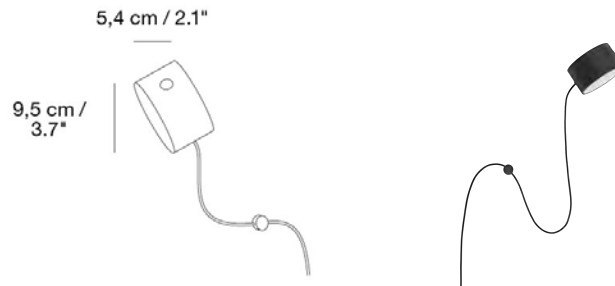

POST WALL LAMP

Designed by Earnest Studio

An innovative modular lighting design with an archetypal appearance, graphic character and forward-thinking functionalities. Position, turn and dim the lamp's lighting units according to individual needs. Post Wall Lamp comes with one lighting unit and a power hub. Additional lighting unit is available as spare part. It has a build-in energy-efficient LED bulb with 70% of its initial light output maintained after 54.000 hours.

Material: Lighting unit in powder coated magnesium with silicone cord and acrylic opal diffuser. Wall mounting bracket in powder coated steel. Wall cable drops in powder coated steel with magnet and repositionable adhesive tape. Power hub in powder coated plastic with PVC cord.

READY-TO-SHIP OPTIONS

ITEM NO.	COLOR	PRICE
22381	Post Wall Lamp - Black	EUR 223,00
22382	Extra Lighting Unit - Black	EUR 178,20
22387	Extra Cable Drops - Wall - Black	EUR 22,40

MUUTO