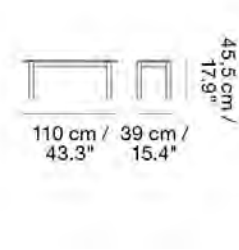

LINEAR STEEL BENCH / 110 X 34 CM / 43.3 X 15.4"

Designed by Thomas Bentzen

A simple and elegant bench in lacquered steel for outdoor use in a modern form language with understated details for a long-lasting expression.

Material: Powder coated steel in Black, Off-White, Burnt Orange or Dark Green.

READY-TO-SHIP OPTIONS

ITEM NO.	COLOR	PRICE
39901	Black - 110cm / 43.3"	EUR 443,30
39902	Off-White - 110cm / 43.3"	EUR 443,30
39903	Dark Green - 110cm / 43.3"	EUR 443,30
39904	Burnt Orange - 110cm / 43.3"	EUR 443,30

MUUTO