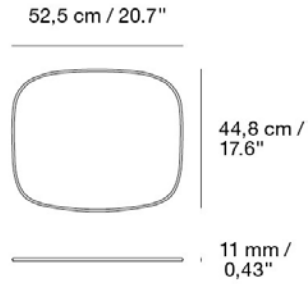

FIBER LOUNGE CHAIR / SEAT PAD

Designed by Iskos-Berlin

A seat pad for the Fiber Lounge Chair, bringing added comfort to the design.

Material: Upholstered foam with black, anti-slip backing.

READY-TO-SHIP OPTIONS

ITEM NO.	COLOR	PRICE
56002 - 133	Remix 133	EUR 61,80
56003 - BLCK	Easy Leather - Black	EUR 70,70

MUUTO