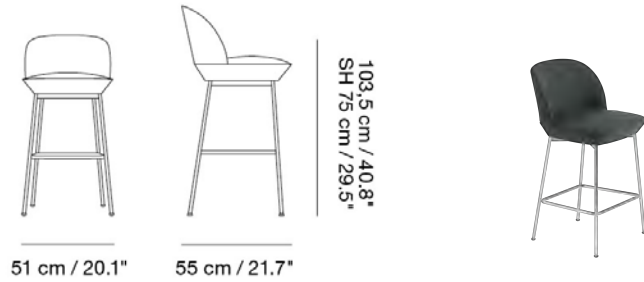

OSLO BAR STOOL / H: 75 CM / 29.5"

Designed by Anderssen & Voll
Combining modern, geometric lines with a sculptural expression and a comfortably soft seat, the Oslo Bar Stool brings a contemporary yet elegant touch to any home, restaurant or workplace.

Material: Steel frame, moulded foam and textile from Kvadrat and Rohleder. Made-to-order textiles with option of anthracite black or chrome legs.

Textile consumption for COM:
Textile Upholstery: 1,2 m / 1.31 yds

READY-TO-SHIP OPTIONS

ITEM NO.	COLOR	PRICE
14720 - CHRO_32	Ocean 32/Chrome	EUR 670,70
14713 - BLCK_161	Still 161/Anthracite Black	EUR 760,30

MADE-TO-ORDER INSPIRATION

ITEM NO.	COLOR	PRICE	MOQ	< MOQ FEE	START-UP FEE	LEAD TIME
14720 - BLCK_3	Ocean 3/Anthracite Black	EUR 670,70	1	-	-	5 weeks
14720 - BLCK_21	Ocean 21/Anthracite Black	EUR 670,70	1	-	-	5 weeks
14720 - BLCK_50	Ocean 50/Chrome	EUR 670,70	1	-	-	5 weeks
14720 - BLCK_52	Ocean 52/Anthracite Black	EUR 670,70	1	-	-	5 weeks
14720 - BLCK_80	Ocean 80/Anthracite Black	EUR 670,70	1	-	-	5 weeks
14720 - BLCK_601	Ocean 601/Anthracite Black	EUR 670,70	1	-	-	5 weeks
14701 - CHRO_240	Steelcut 240/Chrome	EUR 711,90	1	-	-	5 weeks
14701 - BLCK_775	Steelcut 775/Anthracite Black	EUR 711,90	1	-	-	5 weeks
14713 - CHRO_941	Still 941/Chrome	EUR 760,30	1	-	-	5 weeks
14719 - CHRO_530	Twill Weave 530/Chrome	EUR 760,30	1	-	-	5 weeks
14719 - CHRO_990	Twill Weave 990/Chrome	EUR 760,30	1	-	-	5 weeks

MADE-TO-ORDER OPTIONS

ITEM NO.	COLOR	PRICE	MOQ	< MOQ FEE	START-UP FEE	LEAD TIME
14720	Ocean - Color 3, 21, 32, 50, 52, 80 & 601	EUR 670,70	1	-	-	5 weeks
14706	Fiord - All Colors	EUR 711,90	1	-	-	5 weeks
14701	Steelcut - All Colors	EUR 711,90	1	-	-	5 weeks
14702	Steelcut Trio - All Colors	EUR 711,90	1	-	-	5 weeks
14707	Clara - All Colors	EUR 711,90	1	-	-	5 weeks
14712	Rime - All Colors	EUR 711,90	1	-	-	5 weeks
14703	Hallingdal - All Colors	EUR 760,30	1	-	-	5 weeks
14704	Divina - All Colors	EUR 760,30	1	-	-	5 weeks
14709	Divina MD - All Colors	EUR 760,30	1	-	-	5 weeks
14710	Divina Melange - All Colors	EUR 760,30	1	-	-	5 weeks
14713	Still - All Colors	EUR 760,30	1	-	-	5 weeks
14719	Twill Weave - All Colors	EUR 760,30	1	-	-	5 weeks
14721	Vidar - All Colors	EUR 760,30	1	-	-	5 weeks
14715	COM Textile	EUR 670,70	-	-	-	6 weeks
80171	Felt Glide (4 pcs.)	EUR 11,60	1	-	-	-

MUUTO