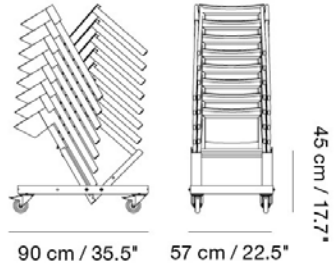

COVER SIDE CHAIR / TRANSPORT TROLLEY

The Cover Transport Trolley is designed to move and store away Cover Side Chairs. Can withstand a weight load of 400 kg and fit 12 Cover Side Chairs with wooden seats. Not suitable for upholstered seats.

Material: 6 mm powder coated flat steel. High quality wheels from Tente.

READY-TO-SHIP OPTIONS

ITEM NO.	COLOR	PRICE
99009	Black	EUR 536,40

MUUTO