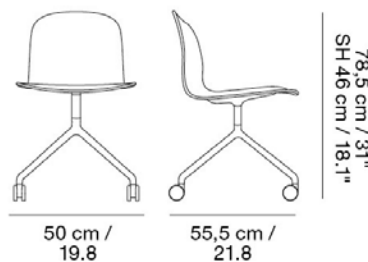

VISU WIDE CHAIR / SWIVEL BASE W. CASTORS

Designed by Mika Tolvanen

The Visu Wide Chair Swivel Base combines a simple and comfortable form with a quiet silhouette. The shell is made in form-pressed veneer, sitting atop a swivel base w. castors for added functionality. The design has a wider seat than the Visu Chair. Made-to-order textile or leather upholstery with base color option of Black.

Material: Shell in plastic composition with up to 25% pine wood fibers. Wood base in water-based lacquered solid oak or ash. Made-to-order textile and leather with base color option of Black, Grey, Dusty Green, Stained Dark Brown or Oak.

Textile consumption for COM:

Textile Upholstery: 1,21 m / 1.1 yds

Leather Upholstery: 2,42 m² / 26.1 ft²

MADE-TO-ORDER OPTIONS

ITEM NO.	COLOR	PRICE	MOQ	< MOQ FEE	START-UP FEE	LEAD TIME
21893	Oak/Black	EUR 464,80	1	-	-	7 weeks
21892	Black/Black	EUR 464,80	1	-	-	7 weeks
21880	Remix - All Colors	EUR 541,80	1	-	-	7 weeks
21882	Steelcut - All Colors	EUR 563,30	1	-	-	7 weeks
21881	Steelcut Trio - All Colors	EUR 563,30	1	-	-	7 weeks
21883	Clara - All Colors	EUR 563,30	1	-	-	7 weeks
21888	Canvas - All Colors	EUR 563,30	1	-	-	7 weeks
21884	Hallingdal - All Colors	EUR 608,00	1	-	-	7 weeks
21885	Divina - All Colors	EUR 608,00	1	-	-	7 weeks
21889	Divina MD - All Colors	EUR 608,00	1	-	-	7 weeks
21890	Divina Melange - All Colors	EUR 608,00	1	-	-	7 weeks
21894	Faux Leather* - All Colors	EUR 563,30	1	-	-	9 weeks
21895	Easy Leather - All Colors	EUR 792,50	1	-	-	7 weeks
21886	Refine Leather - All Colors	EUR 814,00	1	-	-	7 weeks
21887	Endure Leather - All Colors	EUR 814,00	1	-	-	7 weeks
21899	COM Textile	EUR 541,80	1	-	-	10 weeks
21898	COM Imitation Leather	EUR 563,30	1	-	-	10 weeks
21897	COM Leather	EUR 792,50	1	-	-	10 weeks
00335	Test Sample - 1 Chair	EUR 500,00	1	-	-	6 weeks

MUUTO