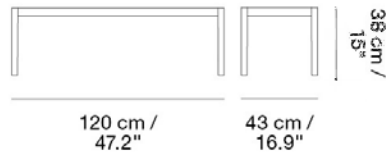

WORKSHOP COFFEE TABLE / 120 X 43 CM / 47.2" X 16.9"

Designed by Cecilie Manz

The Workshop Coffee Table is deliberately simple in its design and has an almost archetypal expression, boiled down to the essence of Scandinavian craftsmanship. With its table top in oak veneer harmoniously carving itself into the frame of solid oak, the Workshop Coffee Table has a clean and understated expression.

Material: The table's frame and legs are made from lacquered solid oak wood and table top is made from lacquered oak veneer.

READY-TO-SHIP OPTIONS

ITEM NO.	COLOR	PRICE
26054	Oak	EUR 491,60
26055	Black	EUR 491,60

MUUTO