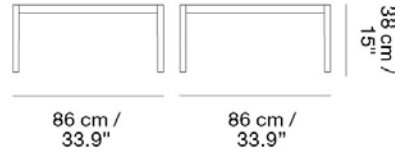

WORKSHOP COFFEE TABLE / 86 X 86 CM / 33.9" X 33.9"

Designed by Cecilie Manz

The Workshop Coffee Table is deliberately simple in its design and has an almost archetypal expression, boiled down to the essence of Scandinavian craftsmanship. With its table top in oak veneer harmoniously carving itself into the frame of solid oak, the Workshop Coffee Table has a clean and understated expression.

Material: The table's frame and legs are made from lacquered solid oak wood and table top is made from lacquered oak veneer.

READY-TO-SHIP OPTIONS

ITEM NO.	COLOR	PRICE
26056	Oak	EUR 604,40
26057	Black	EUR 604,40

MUUTO