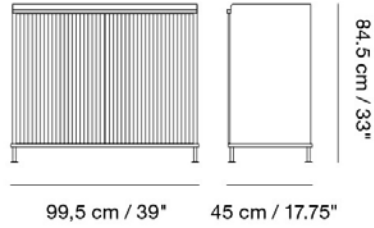

Material: Powder coated steel and clear lacquered solid oak.

READY-TO-SHIP OPTIONS

ITEM NO.	COLOR	PRICE
83600	Black/Black	EUR 1.517,80
83611	Oak/Grey	EUR 1.517,80
83612	Oak/Dusty Green	EUR 1.517,80

MADE-TO-ORDER OPTIONS