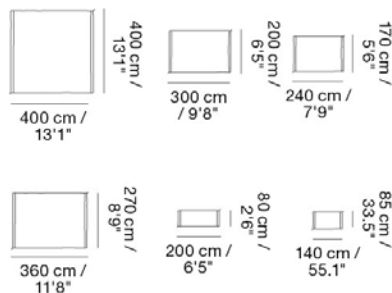

PLY RUG /

Designed by Margrethe Odgaard

With a broken twill structure, the Ply Rug has an eclectic yet understated appearance through its graphic pattern. Available in seven colors.

Material: Rug in 100% New Zealand wool. Rug Pad in jute material, weaved pad with latex coat.

READY-TO-SHIP OPTIONS

ITEM NO.	COLOR	PRICE
18560	400 x 400 - Black-White	EUR 2.502,90
18561	400 x 400 - Off White	EUR 2.502,90
18562	400 x 400 - Yellow	EUR 2.502,90
18563	400 x 400 - Rose	EUR 2.502,90
18564	400 x 400 - Dark Grey	EUR 2.502,90
18565	400 x 400 - Midnight Blue	EUR 2.502,90
18550	270 x 360 - Black-White	EUR 1.607,40
18551	270 x 360 - Off White	EUR 1.607,40
18552	270 x 360 - Yellow	EUR 1.607,40
18553	270 x 360 - Rose	EUR 1.607,40
18554	270 x 360 - Dark Grey	EUR 1.607,40
18555	270 x 360 - Midnight Blue	EUR 1.607,40
18501	200 x 300 - Black-White	EUR 891,00
18502	200 x 300 - Off-white	EUR 891,00
18503	200 x 300 - Yellow	EUR 891,00
18504	200 x 300 - Rose	EUR 891,00
18505	200 x 300 - Dark Grey	EUR 891,00
18507	200 x 300 - Midnight Blue	EUR 891,00
18508	200 x 300 - Burnt Orange	EUR 891,00
18511	170 x 240 - Black-White	EUR 622,40
18512	170 x 240 - Off-white	EUR 622,40
18513	170 x 240 - Yellow	EUR 622,40
18514	170 x 240 - Rose	EUR 622,40
18515	170 x 240 - Dark Grey	EUR 622,40
18517	170 x 240 - Midnight Blue	EUR 622,40
18518	170 x 240 - Burnt Orange	EUR 622,40
18540	80 x 200 - Black-White	EUR 267,70
18541	80 x 200 - Off White	EUR 267,70
18542	80 x 200 - Yellow	EUR 267,70
18543	80 x 200 - Rose	EUR 267,70
18544	80 x 200 - Dark Grey	EUR 267,70
18545	80 x 200 - Midnight Blue	EUR 267,70
18546	80 x 200 - Burnt Orange	EUR 267,70
18521	85 x 140 - Black-White	EUR 205,10
18522	85 x 140 - Off-white	EUR 205,10
18523	85 x 140 - Yellow	EUR 205,10
18524	85 x 140 - Rose	EUR 205,10
18525	85 x 140 - Dark Grey	EUR 205,10
18527	85 x 140 - Midnight Blue	EUR 205,10
18528	85 x 140 - Burnt Orange	EUR 205,10

MUUTO