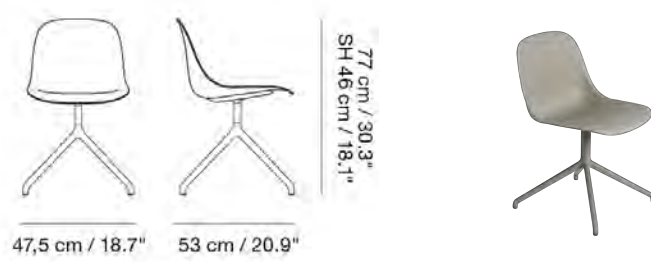

FIBER SIDE CHAIR / SWIVEL BASE W. RETURN

Designed by Iskos-Berlin

The open form of the Fiber Side Chair creates a versatile and light expression. Shell is made in an innovative wood fiber plastic composite for a deep, matte surface and soft touch. Option of pre-mounted felt glides upon request for orders above 50 chairs.

Material: Shell in plastic composition with up to 25% pine wood fibers. Swivel base in aluminum and with return. Made-to-order textile and leather with base color option of Black, White, Grey, Dusty Green or Polished Aluminum.

Textile consumption for COM:
Textile Upholstery: 1,4 m / 1.54 yds
Leather Upholstery: 2,2 m² / 23.7 ft²

MADE-TO-ORDER OPTIONS

ITEM NO.	COLOR	PRICE	MOQ	< MOQ FEE	START-UP FEE	LEAD TIME
25151	Black/Black	EUR 321,50	1	-	-	5 weeks
25152	Grey/Grey	EUR 321,50	1	-	-	5 weeks
25154	Dusty Green/Dusty Green	EUR 321,50	1	-	-	5 weeks
25155	Ochre/Black	EUR 321,50	1	-	-	5 weeks
25156	Natural White/White	EUR 321,50	1	-	-	5 weeks
23330	Remix - All Colors	EUR 545,30	1	-	-	5 weeks
70224	Wooly - All Colors	EUR 545,30	1	-	-	5 weeks
23331	Steelcut - All Colors	EUR 590,10	1	-	-	5 weeks
23332	Steelcut Trio - All Colors	EUR 590,10	1	-	-	5 weeks
57016	Forest Nap - All Colors	EUR 590,10	1	-	-	5 weeks
23337	Clara - All Colors	EUR 590,10	1	-	-	5 weeks
23338	Canvas - All Colors	EUR 590,10	1	-	-	5 weeks
23333	Hallingdal - All Colors	EUR 652,80	1	-	-	5 weeks
23334	Divina - All Colors	EUR 652,80	1	-	-	5 weeks
23339	Divina MD - All Colors	EUR 652,80	1	-	-	5 weeks
23340	Divina Melange - All Colors	EUR 652,80	1	-	-	5 weeks
55014	Hero - All Colors	EUR 652,80	1	-	-	5 weeks
55131	Balder - All Colors	EUR 652,80	1	-	-	5 weeks
55248	Twill Weave - All Colors	EUR 652,80	1	-	-	5 weeks
23342	Faux Leather* - All Colors	EUR 652,80	1	-	-	6 weeks
23343	Easy Leather - All Colors	EUR 765,60	1	-	-	5 weeks
23335	Refine Leather - All Colors	EUR 858,80	1	-	-	5 weeks
23336	Endure Leather - All Colors	EUR 891,00	1	-	-	5 weeks
23341	COM Textile	EUR 545,30	1	-	-	6 weeks
23244	COM Imitation Leather	EUR 652,80	1	-	-	6 weeks
23345	COM Leather	EUR 765,60	1	-	-	6 weeks
00335	Test Sample - 1 Chair	EUR 500,00	1	-	-	6 weeks
18158	Felt Glide (4 pcs.)	EUR 5,80	1	-	-	-

MUUTO