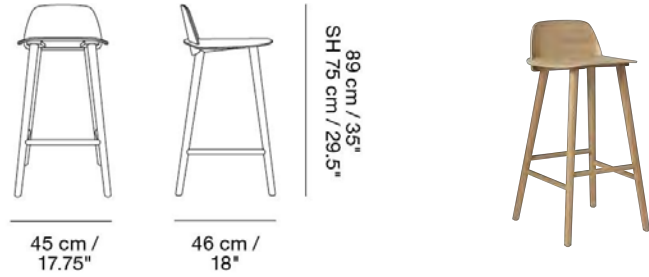

NERD BAR STOOL / H: 75 CM / 29.5"

Designed by David Geckeler

A modern Scandinavian take on the traditional wooden bar stool, featuring a contemporary expression through the unique integration of its seat and back for enhanced comfort and a modern appearance. Plastic glides included. Option of pre-mounted felt glides upon request for orders above 50 chairs.

Material: The back and seat of the Nerd Bar Stool is made in form-pressed veneer alongside its legs in solid wood, all in a water-based lacquer.

READY-TO-SHIP OPTIONS

ITEM NO.	COLOR	PRICE
32061	Oak	EUR 402,10
32062	Black	EUR 402,10
32063	Grey	EUR 402,10
32064	Green	EUR 402,10
32067	Sand Yellow	EUR 402,10
32065	Tan Rose	EUR 402,10
32066	Midnight Blue	EUR 402,10
32068	White	EUR 402,10

MADE-TO-ORDER OPTIONS

ITEM NO.	COLOR	PRICE	MOQ	< MOQ FEE	START-UP FEE	LEAD TIME
32070	Special Color	EUR 425,40	6	-	EUR 1600	10 weeks
32131	Oak - W. Steel Foot Protect	EUR 425,40	1	-	-	7 weeks
32132	Black - W. Steel Foot Protect	EUR 425,40	1	-	-	7 weeks
32133	Grey - W. Steel Foot Protect	EUR 425,40	1	-	-	7 weeks
32134	Green - W. Steel Foot Protect	EUR 425,40	1	-	-	7 weeks
32135	Tan Rose - W. Steel Foot Protect	EUR 425,40	1	-	-	7 weeks
32136	Midnight Blue - W. Steel Foot Protect	EUR 425,40	1	-	-	7 weeks
32137	Sand Yellow - W. Steel Foot Protect	EUR 425,40	1	-	-	7 weeks
32138	White - W. Steel Foot Protect	EUR 425,40	1	-	-	7 weeks
32140	Special Color - W. Steel Foot Protect	EUR 446,80	6	-	EUR 1600	10 weeks
99030	Steel Foot Protect - Self-mounting	EUR 22,40	1	-	-	1-2 weeks
80152	Extra Glides - Other Colors (set of 4)	EUR 13,40	1	-	-	-
80153	Extra Glides - Black Color (set of 4)	EUR 13,40	1	-	-	-

MUUTO