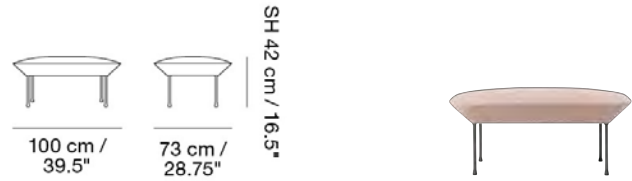

OSLO POUF

Designed by Anderssen & Voll

The Oslo Pouf combines playful, geometric lines with a light form and comfortable seat for a refined lounging experience, ideal on its own or as part of a lounge setting.

Material: Steel frame, moulded foam & textile from Kvadrat. Made-to-order textiles with option of Dark Grey, Light Grey, Black, Yellow, Burnt Yellow, Navy Blue or Chrome legs.

Textile consumption for COM:

1,3 m / 1.42 yds

MADE-TO-ORDER OPTIONS

ITEM NO.	COLOR	PRICE	MOQ	< MOQ FEE	START-UP FEE	LEAD TIME
14811	Fiord - All Colors	EUR 1.070,10	1	-	-	6 weeks
15011	Steelcut - All Colors	EUR 1.070,10	1	-	-	6 weeks
15013	Steelcut Trio - All Colors	EUR 1.070,10	1	-	-	6 weeks
15010	Clara - All Colors	EUR 1.070,10	1	-	-	6 weeks
15014	Canvas - All Colors	EUR 1.070,10	1	-	-	6 weeks
15012	Hallingdal - All Colors	EUR 1.159,60	1	-	-	6 weeks
15017	Divina - All Colors	EUR 1.159,60	1	-	-	6 weeks
15018	Divina MD - All Colors	EUR 1.159,60	1	-	-	6 weeks
15019	Divina Melange - All Colors	EUR 1.159,60	1	-	-	6 weeks
30132	Vidar - All Colors	EUR 1.249,20	1	-	-	6 weeks
19301	Faux Leather* - All Colors	EUR 1.070,10	1	-	-	8 weeks
15016	COM Textile	EUR 1.070,10	1	-	-	8 weeks
14812	COM Imitation Leather	EUR 1.070,10	1	-	-	8 weeks
00338	Test Sample 1 Pouf - Textile	EUR 2.000,00	1	-	-	6-8 weeks