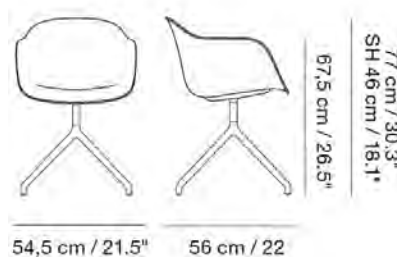

FIBER ARMCHAIR / SWIVEL BASE W. RETURN

Designed by Iskos-Berlin

The shell of the Fiber Armchair is designed to balance maximum comfort with minimum space. Option of pre-mounted felt glides upon request for orders above 50 chairs.

Material: Shell in plastic composition with up to 25% pine wood fibers. Swivel base in die casted aluminum. Made-to-order textile and leather with base color option of Black, White, Grey, Dusty Green or Polished Aluminum.

Textile consumption for COM:

Textile Upholstery: 1,5 m / 1.64 yds

Leather Upholstery: 3 m² / 32.3 ft²

MADE-TO-ORDER OPTIONS

ITEM NO.	COLOR	PRICE	MOQ	< MOQ FEE	START-UP FEE	LEAD TIME
70201	Black/Black	EUR 384,20	1	-	-	5 weeks
70202	Grey/Grey	EUR 384,20	1	-	-	5 weeks
70204	Dusty Green/Dusty Green	EUR 384,20	1	-	-	5 weeks
70205	Ochre/Black	EUR 384,20	1	-	-	5 weeks
70206	Natural White/White	EUR 384,20	1	-	-	5 weeks
20164	Remix - All Colors	EUR 604,40	1	-	-	5 weeks
70213	Wooly - All Colors	EUR 604,40	1	-	-	5 weeks
20165	Steelcut - All Colors	EUR 670,70	1	-	-	5 weeks
20166	Steelcut Trio - All Colors	EUR 670,70	1	-	-	5 weeks
57006	Forest Nap - All Colors	EUR 670,70	1	-	-	5 weeks
23070	Clara - All Colors	EUR 670,70	1	-	-	5 weeks
23071	Canvas - All Colors	EUR 670,70	1	-	-	5 weeks
20167	Hallingdal - All Colors	EUR 711,90	1	-	-	5 weeks
20168	Divina - All Colors	EUR 711,90	1	-	-	5 weeks
23072	Divina MD - All Colors	EUR 711,90	1	-	-	5 weeks
23073	Divina Melange - All Colors	EUR 711,90	1	-	-	5 weeks
55006	Hero - All Colors	EUR 711,90	1	-	-	5 weeks
55123	Balder - All Colors	EUR 711,90	1	-	-	5 weeks
55240	Twill Weave - All Colors	EUR 711,90	1	-	-	5 weeks
23076	Faux Leather* - All Colors	EUR 711,90	1	-	-	6 weeks
20170	Easy Leather - All Colors	EUR 921,40	1	-	-	5 weeks
20169	Refine Leather - All Colors	EUR 939,40	1	-	-	5 weeks
23075	Endure Leather - All Colors	EUR 980,50	1	-	-	5 weeks
23074	COM Textile	EUR 604,40	1	-	-	6 weeks
23077	COM Imitation Leather	EUR 711,90	1	-	-	6 weeks
23078	COM Leather	EUR 921,40	1	-	-	6 weeks
00335	Test Sample - 1 Chair	EUR 500,00	1	-	-	6 weeks
18158	Felt Glide (4 pcs.)	EUR 5,80	1	-	-	-

MUUTO