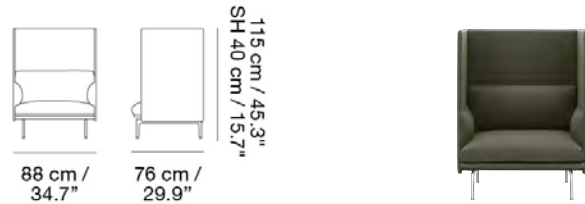

OUTLINE HIGHBACK SOFA / 1-SEATER - POLISHED ALUMINUM BASE

Designed by Anderssen & Voll

Designed with solitary work in mind, the Outline Highback Chair combines a soft, deep seat and clean, refined lines with a highback element, creating a private sphere and shelter within bigger spaces, allowing for the user to focus on the task at hand in an undisturbed work session. Our Power Outlet can be added to the Outline Highback Chair.

Material: Polished aluminum legs. Wood and steel construction. Cold foam filling.

Textile consumption for COM:

Textile Upholstery: 6,8 m / 7.44 yds

Leather Upholstery: 14,2 m² / 150.7 ft²

MADE-TO-ORDER OPTIONS

ITEM NO.	COLOR	PRICE	MOQ	< MOQ FEE	START-UP FEE	LEAD TIME
69421	Vancouver - Color 4, 8, 10, 12, 13 & 14	EUR 2.413,30	1	-	-	8 weeks
69428	Remix - All Colors	EUR 2.413,30	1	-	-	6 weeks
69427	Rime - All Colors	EUR 2.771,50	1	-	-	6 weeks
69422	Fiord - All Colors	EUR 2.771,50	1	-	-	6 weeks
69425	Steelcut - All Colors	EUR 2.771,50	1	-	-	6 weeks
69424	Steelcut Trio - All Colors	EUR 2.771,50	1	-	-	6 weeks
69429	Clara - All Colors	EUR 2.771,50	1	-	-	6 weeks
69430	Canvas - All Colors	EUR 2.771,50	1	-	-	6 weeks
69426	Hallingdal - All Colors	EUR 2.950,60	1	-	-	6 weeks
69431	Divina - All Colors	EUR 2.950,60	1	-	-	6 weeks
69432	Divina MD - All Colors	EUR 2.950,60	1	-	-	6 weeks
69433	Divina Melange - All Colors	EUR 2.950,60	1	-	-	6 weeks
69441	Balder - All Colors	EUR 3.040,10	1	-	-	6 weeks
69442	Twill Weave - All Colors	EUR 3.040,10	1	-	-	6 weeks
69440	Vidar - All Colors	EUR 3.040,10	1	-	-	6 weeks
69436	Faux Leather* - All Colors	EUR 2.771,50	1	-	-	6 weeks
69437	Easy Leather - All Colors	EUR 3.667,00	1	-	-	6 weeks
69423	Refine Leather - All Colors	EUR 4.204,30	1	-	-	6 weeks
69434	Endure Leather - All Colors	EUR 4.831,10	1	-	-	6 weeks
69435	COM Textile	EUR 2.413,30	1	-	-	6-12 weeks
69439	COM Imitation Leather	EUR 2.771,50	1	-	-	6-12 weeks
69438	COM Leather	EUR 3.667,00	1	-	-	6-12 weeks
83061	Leather care set - Refine Leather	EUR 15,70	1	-	-	-