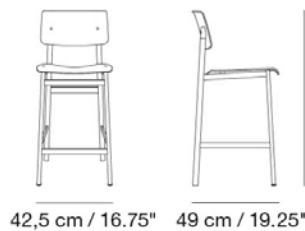

LOFT COUNTER STOOL / H: 65 CM / 25.6"

Designed by Thomas Bentzen

A durable and grounded bar stool with a sophisticated industrial appearance. The bar stool has added seating comfort. Plastic glides included. Option of pre-mounted felt glides upon request for orders above 50 chairs.

Material: Seat/back in lacquered oak veneer and frame in powder coated steel. Option of textile upholstered seat.

Textile consumption for COM:

Textile Upholstery: 0,32 m / 0.35 yds

Leather Upholstery: 0,63 m² / 6.8 ft²

98.5 cm / 38.75"
SH 65 cm / 25.5"