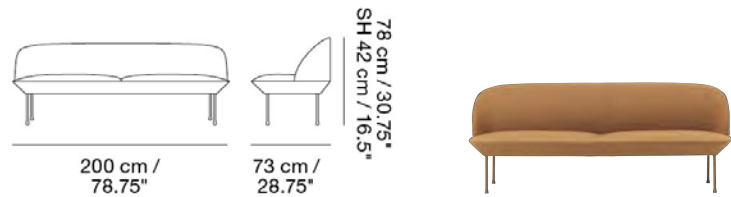

OSLO SOFA / 3-SEATER

Designed by Anderssen & Voll

The Oslo Sofa Series combines playful, geometric lines with a light form and comfortable seat for a refined lounging experience, perfect for lobbies, lounge areas, hospitality settings, private homes and more.

Material: Steel frame, moulded foam & textile from Kvadrat. Made-to-order textiles with option of Dark Grey, Light Grey, Black, Yellow, Burnt Yellow, Navy Blue or Chrome legs.

Textile consumption for COM:
4,8 m / 5.25 yds

READY-TO-SHIP OPTIONS

ITEM NO.	COLOR	PRICE
14831 - DKGY_151	Fiord 151/Dark Grey	EUR 2.640,80
14831 - LIGY_551	Fiord 551/Light Grey	EUR 2.640,80
15031 - DKGY_180	Steelcut 180/Dark Grey	EUR 2.640,80
15033 - DKGY_966	Steelcut Trio 966/Dark Grey	EUR 2.640,80
30134 - BUYE_472	Vidar 472/Burnt Yellow ***	EUR 3.129,70
30134 - NABL_554	Vidar 554/Navy Blue ***	EUR 3.129,70

MADE-TO-ORDER OPTIONS

ITEM NO.	COLOR	PRICE	MOQ	< MOQ FEE	START-UP FEE	LEAD TIME
14831	Fiord - All Colors	EUR 2.640,80	1	-	-	6 weeks
15031	Steelcut - All Colors	EUR 2.640,80	1	-	-	6 weeks
15033	Steelcut Trio - All Colors	EUR 2.640,80	1	-	-	6 weeks
15030	Clara - All Colors	EUR 2.640,80	1	-	-	6 weeks
15034	Canvas - All Colors	EUR 2.640,80	1	-	-	6 weeks
15032	Hallingdal - All Colors	EUR 2.861,00	1	-	-	6 weeks
15037	Divina - All Colors	EUR 2.861,00	1	-	-	6 weeks
15038	Divina MD - All Colors	EUR 2.861,00	1	-	-	6 weeks
15039	Divina Melange - All Colors	EUR 2.861,00	1	-	-	6 weeks
30134	Vidar - All Colors	EUR 3.129,70	1	-	-	6 weeks
19321	Faux Leather* - All Colors	EUR 2.640,80	1	-	-	8 weeks
15036	COM Textile	EUR 2.640,80	1	-	-	8 weeks
14832	COM Imitation Leather	EUR 2.640,80	1	-	-	8 weeks
00338	Test Sample 1 Sofa - Textile	EUR 2.000,00	1	-	-	4 weeks

MUUTO