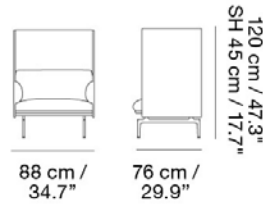

OUTLINE HIGHBACK SOFA / 1-SEATER - BLACK BASE - SH: 45CM / 17.7"

Designed by Anderssen & Voll

Designed with solitary work in mind, the Outline Highback Chair combines a soft, deep seat and clean, refined lines with a highback element, creating a private sphere and shelter within bigger spaces, allowing for the user to focus on the task at hand in an undisturbed work session. Here in a higher seat height for workplace environments and hospitality settings. Our Power Outlet can be added to the Outline Sofa.

Material: Black powder coated aluminum legs. Wood and steel construction. Cold foam filling.

Textile consumption for COM:

Textile Upholstery: 6,8 m / 7.44 yds

Leather Upholstery: 14,2 m² / 150.7 ft²

MADE-TO-ORDER OPTIONS

ITEM NO.	COLOR	PRICE	MOQ	< MOQ FEE	START-UP FEE	LEAD TIME
73694	Vancouver - Color 4, 8, 10, 12, 13 & 14	EUR 2.234,20	1	-	-	8 weeks
73701	Remix - All Colors	EUR 2.234,20	1	-	-	6 weeks
73700	Rime - All Colors	EUR 2.592,40	1	-	-	6 weeks
73695	Fiord - All Colors	EUR 2.592,40	1	-	-	6 weeks
73698	Steelcut - All Colors	EUR 2.592,40	1	-	-	6 weeks
73697	Steelcut Trio - All Colors	EUR 2.592,40	1	-	-	6 weeks
73702	Clara - All Colors	EUR 2.592,40	1	-	-	6 weeks
73703	Canvas - All Colors	EUR 2.592,40	1	-	-	6 weeks
73699	Hallingdal - All Colors	EUR 2.771,50	1	-	-	6 weeks
73704	Divina - All Colors	EUR 2.771,50	1	-	-	6 weeks
73705	Divina MD - All Colors	EUR 2.771,50	1	-	-	6 weeks
73706	Divina Melange - All Colors	EUR 2.771,50	1	-	-	6 weeks
73714	Balder - All Colors	EUR 2.861,00	1	-	-	6 weeks
73715	Twill Weave - All Colors	EUR 2.861,00	1	-	-	6 weeks
73713	Vidar - All Colors	EUR 2.861,00	1	-	-	6 weeks
73709	Faux Leather* - All Colors	EUR 2.592,40	1	-	-	6 weeks
73710	Easy Leather - All Colors	EUR 3.487,90	1	-	-	6 weeks
73696	Refine Leather - All Colors	EUR 4.025,20	1	-	-	6 weeks
73707	Endure Leather - All Colors	EUR 4.652,00	1	-	-	6 weeks
73708	COM Textile	EUR 2.234,20	1	-	-	6-12 weeks
73712	COM Imitation Leather	EUR 2.592,40	1	-	-	6-12 weeks
73711	COM Leather	EUR 3.487,90	1	-	-	6-12 weeks
83061	Leather care set - Refine Leather	EUR 15,70	1	-	-	-