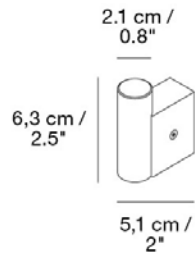

ATTACH COAT HOOK / SET OF 2

Designed by Dimitri Böhler

Bringing a playful yet refined perspective to the simple coat hook, the Attach Coat Hook has a modern appearance through its contrasting round and square forms. Combine various colors of the coat hooks in your desired formations.

Material: Oak and aluminum, colored with PVD vacuum-treated surface.

READY-TO-SHIP OPTIONS

ITEM NO.	COLOR	PRICE
12350	Oak/Black	EUR 34,90
12351	Oak/Aluminum	EUR 34,90
12352	Oak/Dark Green	EUR 34,90
12353	Oak/Rose	EUR 34,90

MUUTO