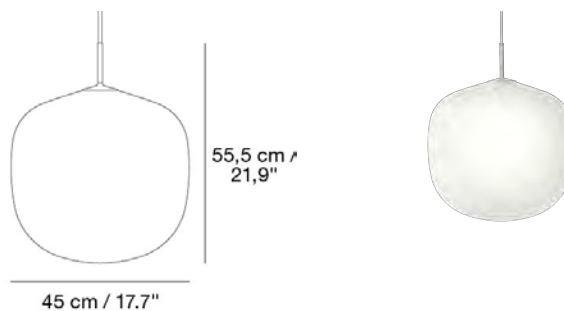

RIME PENDANT LAMP / Ø 45 CM

Designed by TAF Studio

Bringing a new perspective to the glass pendant lamp through its mouthblown, translucent glass that has been sandblasted for a refined surface expression. Designed with a characteristic form, complemented by a powder-coated top-part, pendant tube and cord in a matching color for a subtle touch.

Material: Mouthblown glass shade with an aluminum top. PVC cord. Ceiling cap included. Bulb not included. Cord Length: 400 cm / 157.5"

READY-TO-SHIP OPTIONS

ITEM NO.	COLOR	PRICE
22413	White	EUR 420,00
22417	Black	EUR 420,00
22421	Grey	EUR 420,00
22425	Orange	EUR 420,00

MADE-TO-ORDER OPTIONS

ITEM NO.	COLOR	PRICE	MOQ	< MOQ FEE	START-UP FEE	LEAD TIME
22498	Spare Part - Ø45 Lamp Shade	EUR 268,60	-	-	-	1-2 weeks