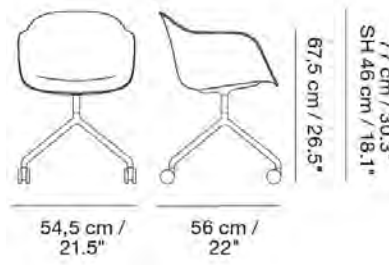

FIBER ARMCHAIR / SWIVEL BASE W. CASTORS

Designed by Iskos-Berlin

The shell of the Fiber Armchair is designed to balance maximum comfort with minimum space.

Material: Shell in plastic composition with up to 25% pine wood fibers. Swivel base in die casted aluminum. Made-to-order textile and leather with base color option of Black, White, Grey, Dusty Green or Polished Aluminum. Castors are available in either Black or White. Black, Grey and Polished Aluminum swivel bases with Black castors. White swivel base with White castors.

Textile consumption for COM:

Textile Upholstery: 1,5 m / 1.64 yds

Leather Upholstery: 3 m² / 32.3 ft²

MADE-TO-ORDER OPTIONS

ITEM NO.	COLOR	PRICE	MOQ	< MOQ FEE	START-UP FEE	LEAD TIME
70251	Black/Black	EUR 384,20	1	-	-	5 weeks
70252	Grey/Grey	EUR 384,20	1	-	-	5 weeks
70254	Dusty Green/Dusty Green	EUR 384,20	1	-	-	5 weeks
70255	Ochre/Black	EUR 384,20	1	-	-	5 weeks
70256	Natural White/White	EUR 384,20	1	-	-	5 weeks
23090	Remix - All Colors	EUR 604,40	1	-	-	5 weeks
70214	Wooly - All Colors	EUR 604,40	1	-	-	5 weeks
23091	Steelcut - All Colors	EUR 670,70	1	-	-	5 weeks
23092	Steelcut Trio - All Colors	EUR 670,70	1	-	-	5 weeks
57008	Forest Nap - All Colors	EUR 670,70	1	-	-	5 weeks
23097	Clara - All Colors	EUR 670,70	1	-	-	5 weeks
23098	Canvas - All Colors	EUR 670,70	1	-	-	5 weeks
23093	Hallingdal - All Colors	EUR 711,90	1	-	-	5 weeks
23094	Divina - All Colors	EUR 711,90	1	-	-	5 weeks
23099	Divina MD - All Colors	EUR 711,90	1	-	-	5 weeks
23100	Divina Melange - All Colors	EUR 711,90	1	-	-	5 weeks
55008	Hero - All Colors	EUR 711,90	1	-	-	5 weeks
55125	Balder - All Colors	EUR 711,90	1	-	-	5 weeks
55242	Twill Weave - All Colors	EUR 711,90	1	-	-	5 weeks
23102	Faux Leather* - All Colors	EUR 711,90	1	-	-	6 weeks
23103	Easy Leather - All Colors	EUR 921,40	1	-	-	5 weeks
23095	Refine Leather - All Colors	EUR 939,40	1	-	-	5 weeks
23096	Endure Leather - All Colors	EUR 980,50	1	-	-	5 weeks
23101	COM Textile	EUR 604,40	1	-	-	6 weeks
23104	COM Imitation Leather	EUR 711,90	1	-	-	6 weeks
23105	COM Leather	EUR 921,40	1	-	-	6 weeks
00335	Test Sample - 1 Chair	EUR 500,00	1	-	-	6 weeks

MUUTO