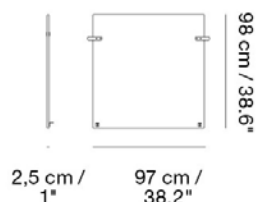

OUTLINE HIGHBACK / PANEL - POLISHED CHROME FITTING

Designed by Anderssen & Voll

The Outline Highback Panel can be applied to the Outline Highback Sofa and Outline Highback Chair to create a space within the room that provides acoustic and visual shelter for meetings, collaborative sessions and solo working.

Material: Plywood I upholstered with foam. Panel fittings in chromed polished steel.

Textile consumption for COM:

Textile Upholstery: 2,3 m / 2.52 yds

Leather Upholstery: 4,2 m² / 45.21 ft²

MADE-TO-ORDER OPTIONS

ITEM NO.	COLOR	PRICE	MOQ	< MOQ FEE	START-UP FEE	LEAD TIME
28901	Vancouver - Color 4, 8, 10, 12, 13 & 14	EUR 729,80	1	-	-	8 weeks
28908	Remix - All Colors	EUR 729,80	1	-	-	6 weeks
28907	Rime - All Colors	EUR 864,10	1	-	-	6 weeks
28902	Fiord - All Colors	EUR 864,10	1	-	-	6 weeks
28905	Steelcut - All Colors	EUR 864,10	1	-	-	6 weeks
28904	Steelcut Trio - All Colors	EUR 864,10	1	-	-	6 weeks
28909	Clara - All Colors	EUR 864,10	1	-	-	6 weeks
28910	Canvas - All Colors	EUR 864,10	1	-	-	6 weeks
28906	Hallingdal - All Colors	EUR 939,40	1	-	-	6 weeks
28911	Divina - All Colors	EUR 939,40	1	-	-	6 weeks
28912	Divina MD - All Colors	EUR 939,40	1	-	-	6 weeks
28913	Divina Melange - All Colors	EUR 939,40	1	-	-	6 weeks
28921	Balder - All Colors	EUR 939,40	1	-	-	6 weeks
28922	Twill Weave - All Colors	EUR 939,40	1	-	-	6 weeks
28920	Vidar - All Colors	EUR 939,40	1	-	-	6 weeks
28916	Faux Leather* - All Colors	EUR 729,80	1	-	-	6 weeks
28917	Easy Leather - All Colors	EUR 1.118,40	1	-	-	6 weeks
28903	Refine Leather - All Colors	EUR 1.249,20	1	-	-	6 weeks
28914	Endure Leather - All Colors	EUR 1.387,10	1	-	-	6 weeks
28915	COM Textile	EUR 729,80	1	-	-	6-12 weeks
28919	COM Imitation Leather	EUR 729,80	1	-	-	6-12 weeks
28918	COM Leather	EUR 1.118,40	1	-	-	6-12 weeks
83061	Leather care set - Refine Leather	EUR 15,70	1	-	-	-