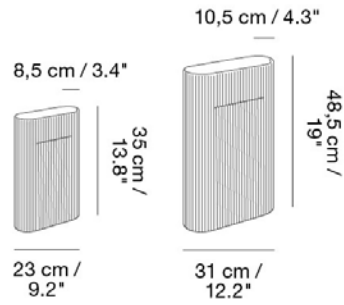

RIDGE VASE

Designed by Studio Kaksikko

Presents a new way to hold flowers through its sculptural expression along with an artful character when not in use. The design features added functionality through its refined dent, allowing flowers to stand upright while also working as a subtle handle when moving the vase from one room to another.

Material: Terracotta version is made of terracotta.
Off-White version is made of earthenware.

READY-TO-SHIP OPTIONS

ITEM NO.	COLOR	PRICE
14160	H35 - Terracotta	EUR 88,70
14161	H35 - Off-White	EUR 88,70
14140	H48,5 - Terracotta	EUR 160,30
14141	H48,5 - Off-White	EUR 160,30

MUUTO