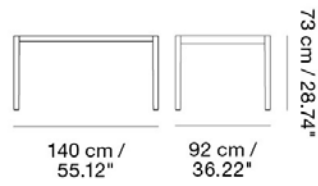

WORKSHOP TABLE / 140 X 92 CM / 55.1 X 36.2"

Designed by Cecilie Manz

The Workshop Table joins together the ideals of Scandinavian craftsmanship and subtle detailing, making for a deliberately simple and archetypal expression. With its tabletop in either oak veneer or linoleum harmoniously carving itself into the frame of solid oak, the Workshop Table brings a refined and understated appearance to any space.

Material: Frame and legs are made from lacquered solid oak. Table top with a lacquered oak veneer or linoleum finish.

READY-TO-SHIP OPTIONS

ITEM NO.	COLOR	PRICE
70303	Warm Grey Linoleum/Oak	EUR 1.249,20
70301	Oak	EUR 1.338,70

MUUTO