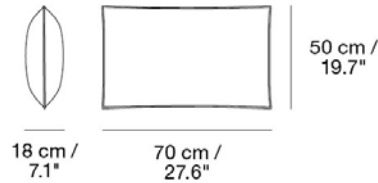

IN SITU MODULAR SOFA / CUSHION - 70 X 50 CM / 27.6 X 19.7"

Designed by Anderssen & Voll

An optional cushion for the In Situ Modular Sofa, bringing added comfort and a lounging expression to the design.

Material: Cushions in foam and fiberballs. Upholstered in textile.

Textile consumption for COM:
0,83 m / 0.91 yds

READY-TO-SHIP OPTIONS

ITEM NO.	COLOR	PRICE
41332 - 80	Ocean 80	EUR 115,50
41331 - 12	Clay 12	EUR 169,20

MADE-TO-ORDER INSPIRATION

ITEM NO.	COLOR	PRICE	MOQ	< MOQ FEE	START-UP FEE	LEAD TIME
41333 - 262	Fiord 262	EUR 133,40	1	-	-	6 weeks
41333 - 451	Fiord 451	EUR 133,40	1	-	-	6 weeks
41331 - 15	Clay 15	EUR 169,20	1	-	-	6 weeks
41338 - 554	Vidar 554	EUR 169,20	1	-	-	6 weeks

MADE-TO-ORDER OPTIONS

ITEM NO.	COLOR	PRICE	MOQ	< MOQ FEE	START-UP FEE	LEAD TIME
41332	Ocean - Color 3, 21, 32, 50, 52, 80 & 601	EUR 115,50	1	-	-	6 weeks
41333	Fiord - All Colors	EUR 133,40	1	-	-	6 weeks
41334	Hallingdal - All Colors	EUR 151,30	1	-	-	6 weeks
41335	Divina - All Colors	EUR 151,30	1	-	-	6 weeks
41336	Divina MD - All Colors	EUR 151,30	1	-	-	6 weeks
41337	Divina Melange - All Colors	EUR 151,30	1	-	-	6 weeks
41331	Clay - Color 1, 3, 6, 7, 9, 10, 12, 13, 14, 15 & 17	EUR 169,20	1	-	-	6 weeks
41338	Vidar - All Colors	EUR 169,20	1	-	-	6 weeks
41343	COM Textile	EUR 115,50	1	-	-	6-12 weeks