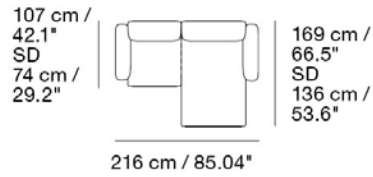

IN SITU MODULAR SOFA / 2-SEATER - CONFIGURATION 4

Designed by Anderssen & Voll

Kindly note that the Ready-To-Ship options with Frame Configuration and Modules include frame sections, seating modules (A8O + I98) and linking brackets for the sofa.

Please note that if you want to order this configuration in a different textile option and/or other seating modules, you must order the Made-To-Order Frame Configuration, listed below, along with the desired seating modules in the selected textile.

Material: Frame in powder coated steel. Modules in a wood construction with foam, wadding and fiberballs. Upholstered in textile.

READY-TO-SHIP OPTIONS

ITEM NO.	COLOR	PRICE
41933 - 80	Frame Configuration & Modules - Ocean 80	EUR 2.950,60
41903 - 12	Frame Configuration & Modules - Clay 12	EUR 3.708,20

MADE-TO-ORDER OPTIONS

ITEM NO.	COLOR	PRICE	MOQ	<MOQ FEE	START-UP FEE	LEAD TIME
41603	Frame Configuration - Black	EUR 135,20	1	-	-	6 weeks