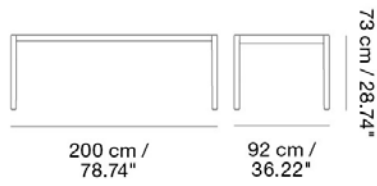

WORKSHOP TABLE / 200 X 92 CM / 78.7 X 36.2"

Designed by Cecilie Manz

The Workshop Table joins together the ideals of Scandinavian craftsmanship and subtle detailing, making for a deliberately simple and archetypal expression. With its tabletop in either oak veneer or linoleum harmoniously carving itself into the frame of solid oak, the Workshop Table brings a refined and understated appearance to any space.

Material: Frame and legs are made from lacquered solid oak. Table top with a lacquered oak veneer or linoleum finish.

READY-TO-SHIP OPTIONS

ITEM NO.	COLOR	PRICE
70313	Warm Grey Linoleum/Oak	EUR 1.696,90
70311	Oak	EUR 1.786,50

MUUTO