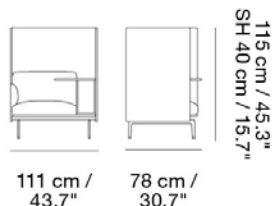

OUTLINE HIGHBACK WORK / RIGHT - BLACK BASE

Designed by Anderssen & Voll

Designed for the needs of the modern workplace, the Outline Highback Work combines a soft, deep seat and simple lines with the highback element, work desk and storage room, creating a private sphere within the room. Here in a higher seat height for workplace environments and hospitality settings. Our Power Outlet can be added to the Outline Sofa.

Please note that this product features a table and storage element on the right-hand side when facing the product from the front.

Material: Black powder coated aluminum legs. Wood and steel construction. Cold foam filling. Table unit is made from robust and organic through-dyed MDF board with matt lacquer.

Textile Upholstery: 7,7 m / 8.43 yds

Leather Upholstery: 15.8 m² / 170.12 ft²

MADE-TO-ORDER OPTIONS

ITEM NO.	COLOR	PRICE	MOQ	< MOQ FEE	START-UP FEE	LEAD TIME
28602	Vancouver - Color 4, 8, 10, 12, 13 & 14	EUR 3.219,20	1	-	-	8 weeks
28616	Remix - All Colors	EUR 3.219,20	1	-	-	6 weeks
28604	Fiord - All Colors	EUR 3.487,90	1	-	-	6 weeks
28614	Rime - All Colors	EUR 3.487,90	1	-	-	6 weeks
28610	Steelcut - All Colors	EUR 3.487,90	1	-	-	6 weeks
28608	Steelcut Trio - All Colors	EUR 3.487,90	1	-	-	6 weeks
28618	Clara - All Colors	EUR 3.487,90	1	-	-	6 weeks
28620	Canvas - All Colors	EUR 3.487,90	1	-	-	6 weeks
28612	Hallingdal - All Colors	EUR 3.846,10	1	-	-	6 weeks
28622	Divina - All Colors	EUR 3.846,10	1	-	-	6 weeks
28624	Divina MD - All Colors	EUR 3.846,10	1	-	-	6 weeks
28626	Divina Melange - All Colors	EUR 3.846,10	1	-	-	6 weeks
28642	Balder - All Colors	EUR 3.935,60	1	-	-	6 weeks
28644	Twill Weave - All Colors	EUR 3.935,60	1	-	-	6 weeks
28640	Vidar - All Colors	EUR 3.935,60	1	-	-	6 weeks
28632	Faux Leather* - All Colors	EUR 3.487,90	1	-	-	6 weeks
28634	Easy Leather - All Colors	EUR 5.058,50	1	-	-	6 weeks
28606	Refine Leather - All Colors	EUR 5.774,90	1	-	-	6 weeks
28628	Endure Leather - All Colors	EUR 6.222,70	1	-	-	6 weeks
28630	COM Textile	EUR 3.219,20	1	-	-	6-12 weeks
28638	COM Imitation Leather	EUR 3.487,90	1	-	-	6-12 weeks
28636	COM Leather	EUR 5.058,50	1	-	-	6-12 weeks
83061	Leather care set - Refine Leather	EUR 15,70	1	-	-	-

MUUTO