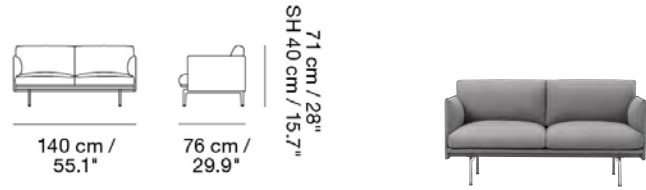

OUTLINE STUDIO SOFA / 140CM / 55.1" - POLISHED ALUMINUM BASE

Designed by Anderssen & Voll

Slimming down the elegant proportions of the Outline Chair into a studio version, allowing for the design to be implemented into smaller homes, hotel rooms, breakout areas and lobbies. Our Power Outlet can be added to the Outline Studio Sofa.

Material: Polished aluminum legs. Wood and steel construction. Cold foam filling.

Textile consumption for COM:

Textile Upholstery: 6,2 m / 6.78 yds

Leather Upholstery: 13,8 m² / 148.54 ft²

MADE-TO-ORDER OPTIONS

ITEM NO.	COLOR	PRICE	MOQ	< MOQ FEE	START-UP FEE	LEAD TIME
67031	Vancouver - Color 4, 8, 10, 12, 13 & 14	EUR 2.282,60	1	-	-	8 weeks
67038	Remix - All Colors	EUR 2.282,60	1	-	-	6 weeks
67037	Rime - All Colors	EUR 2.640,80	1	-	-	6 weeks
67032	Fiord - All Colors	EUR 2.640,80	1	-	-	6 weeks
67035	Steelcut - All Colors	EUR 2.640,80	1	-	-	6 weeks
67034	Steelcut Trio - All Colors	EUR 2.640,80	1	-	-	6 weeks
67039	Clara - All Colors	EUR 2.640,80	1	-	-	6 weeks
67040	Canvas - All Colors	EUR 2.640,80	1	-	-	6 weeks
67036	Hallingdal - All Colors	EUR 2.771,50	1	-	-	6 weeks
67041	Divina - All Colors	EUR 2.771,50	1	-	-	6 weeks
67042	Divina MD - All Colors	EUR 2.771,50	1	-	-	6 weeks
67043	Divina Melange - All Colors	EUR 2.771,50	1	-	-	6 weeks
67051	Balder - All Colors	EUR 2.861,00	1	-	-	6 weeks
67052	Twill Weave - All Colors	EUR 2.861,00	1	-	-	6 weeks
67050	Vidar - All Colors	EUR 2.861,00	1	-	-	6 weeks
67046	Faux Leather* - All Colors	EUR 2.640,80	1	-	-	6 weeks
67047	Easy Leather - All Colors	EUR 3.308,80	1	-	-	6 weeks
67033	Refine Leather - All Colors	EUR 3.846,10	1	-	-	6 weeks
67044	Endure Leather - All Colors	EUR 4.472,90	1	-	-	6 weeks
67045	COM Textile	EUR 2.282,60	1	-	-	6-12 weeks
67049	COM Imitation Leather	EUR 2.640,80	1	-	-	6-12 weeks
67048	COM Leather	EUR 3.308,80	1	-	-	6-12 weeks
83061	Leather care set - Refine Leather	EUR 15,70	1	-	-	-
00338	Test Sample 1 Sofa - Textile	EUR 2.000,00	1	-	-	4 weeks
00339	Test Sample 1 Sofa - Leather	EUR 3.500,00	1	-	-	4 weeks