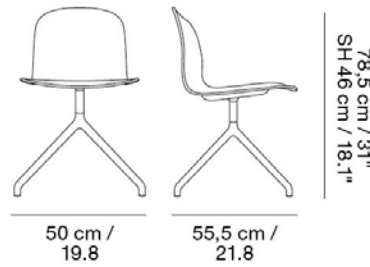

VISU WIDE CHAIR / SWIVEL BASE

Designed by Mika Tolvanen

The Visu Wide Chair Swivel Base combines a simple and comfortable form with a quiet silhouette. The shell is made in form-pressed veneer, sitting atop a swivel base for added functionality. The design has a wider seat than the Visu Chair. Made-to-order textile or leather upholstery with base color option of Black. Option of pre-mounted felt glides upon request for orders above 50 chairs.

Material: Shell in plastic composition with up to 25% pine wood fibers. Wood base in water-based lacquered solid oak or ash. Made-to-order textile and leather with base color option of Black, Grey, Dusty Green, Stained Dark Brown or Oak.

Textile consumption for COM:

Textile Upholstery: 1,21 m / 1.1 yds

Leather Upholstery: 2,42 m² / 26.1 ft²

MADE-TO-ORDER OPTIONS

ITEM NO.	COLOR	PRICE	MOQ	< MOQ FEE	START-UP FEE	LEAD TIME
21811	Oak/Black	EUR 428,90	1	-	-	7 weeks
21812	Black/Black	EUR 428,90	1	-	-	7 weeks
21840	Remix - All Colors	EUR 500,60	1	-	-	7 weeks
21842	Steelcut - All Colors	EUR 527,40	1	-	-	7 weeks
21841	Steelcut Trio - All Colors	EUR 527,40	1	-	-	7 weeks
21843	Clara - All Colors	EUR 527,40	1	-	-	7 weeks
21848	Canvas - All Colors	EUR 527,40	1	-	-	7 weeks
21844	Hallingdal - All Colors	EUR 572,20	1	-	-	7 weeks
21845	Divina - All Colors	EUR 572,20	1	-	-	7 weeks
21849	Divina MD - All Colors	EUR 572,20	1	-	-	7 weeks
21850	Divina Melange - All Colors	EUR 572,20	1	-	-	7 weeks
21852	Faux Leather* - All Colors	EUR 527,40	1	-	-	9 weeks
21853	Easy Leather - All Colors	EUR 756,70	1	-	-	7 weeks
21846	Refine Leather - All Colors	EUR 778,20	1	-	-	7 weeks
21847	Endure Leather - All Colors	EUR 778,20	1	-	-	7 weeks
21859	COM Textile	EUR 500,60	1	-	-	10 weeks
21858	COM Imitation Leather	EUR 527,40	1	-	-	10 weeks
21857	COM Leather	EUR 756,70	1	-	-	10 weeks
00335	Test Sample - 1 Chair	EUR 500,00	1	-	-	6 weeks
18147	Felt Glide (4 pcs.)	EUR 3,40	1	-	-	-
18144	Felt Glide - Black (4 pcs.)	EUR 3,40	1	-	-	-

MUUTO