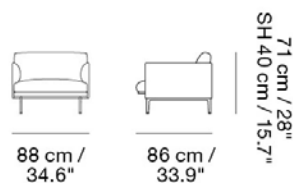

Our Power Outlet can be added to the Outline Chair.

Material: Black powder coated aluminum legs. Wood and steel construction. Cold foam filling.

Textile consumption for COM:

Textile Upholstery: 4,8 m / 5.25 yds
Leather Upholstery: 9,6 m² / 103.4 ft²