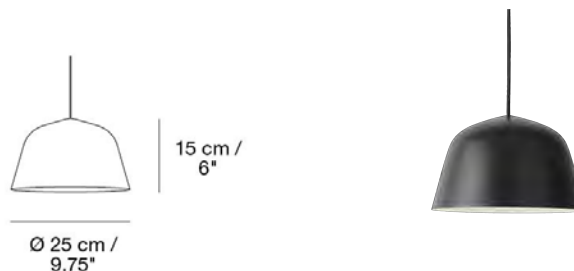

AMBIT PENDANT LAMP / Ø 25 CM

Designed by TAF Studio

Ambit is a timeless and versatile pendant with a strong character. The lamp shade is made from old brazier traditions, press spun by hand, polished and finally hand-painted.

Material: Aluminum. PVC Cord. Ceiling cap included. Bulb not included. Cord Length: 400 cm / 157.5"

READY-TO-SHIP OPTIONS

ITEM NO.	COLOR	PRICE
26031	Grey	EUR 178,20
26032	White	EUR 178,20
26033	Dusty Green	EUR 178,20
26034	Black	EUR 178,20
26035	Rose	EUR 178,20
26037	Taupe	EUR 178,20
15287	Beige-Green	EUR 178,20
24050	Ceiling Cap - White	EUR 13,40

MADE-TO-ORDER OPTIONS

ITEM NO.	COLOR	PRICE	MOQ	< MOQ FEE	START-UP FEE	LEAD TIME
15806	Extra cord per linear meter - Taupe	EUR 2,50	1	-	-	1-2 weeks
82071	Extra cord per linear meter - Beige-Green	EUR 2,50	1	-	-	1-2 weeks
82067	Extra cord per linear meter - Black	EUR 2,50	1	-	-	1-2 weeks
82068	Extra cord per linear meter - Dusty Green	EUR 2,50	1	-	-	1-2 weeks
82069	Extra cord per linear meter - Grey	EUR 2,50	1	-	-	1-2 weeks
82066	Extra cord per linear meter - Rose	EUR 2,50	1	-	-	1-2 weeks
82070	Extra cord per linear meter - White	EUR 2,50	1	-	-	1-2 weeks