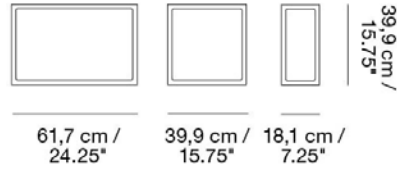

STACKED ACOUSTIC PANELS

Designed by Julien De Smedt

Easily installed sound absorbing panels for the Stacked Storage system. A great way to have plenty of storage space, while ensuring a better working environment, all provided by the same furniture piece.

Material: Polymer Felt

READY-TO-SHIP OPTIONS

ITEM NO.	COLOR	PRICE
83507	Large - Aqua Melange	EUR 44,80
83504	Large - Black Melange	EUR 44,80
83501	Large - Grey Melange	EUR 44,80
83508	Medium - Aqua Melange	EUR 35,80
83505	Medium - Black Melange	EUR 35,80
83502	Medium - Grey Melange	EUR 35,80
83509	Small - Aqua Melange	EUR 31,30
83506	Small - Black Melange	EUR 31,30
83503	Small - Grey Melange	EUR 31,30

MUUTO