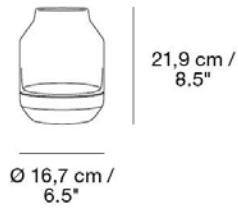

ELEVATED VASE

Designed by Thomas Bentzen

The design of the vase plays with the contrast between the airy glass top and the heavy solid base of the vase. Made with mouth-blown glass Elevated is sculptural and decorative, even when displayed without flowers or branches.

Material: Solid ash wood & mouth-blown glass

READY-TO-SHIP OPTIONS

ITEM NO.	COLOR	PRICE
14151	Grey	EUR 88,70
14152	Green	EUR 88,70
14153	Rose ***	EUR 88,70

MUUTO