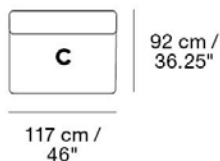

Material: Wood frame & cold foam filling.

Textile consumption for COM:

5,6 m / 6.1 yds

READY-TO-SHIP OPTIONS

ITEM NO.	COLOR	PRICE
19123 - 13	Vancouver 13	EUR 1.190,10
11503 - 123	Remix 123	EUR 1.190,10

MADE-TO-ORDER OPTIONS