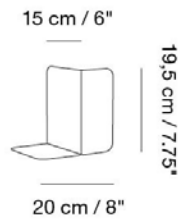

COMPILE BOOKEND

Designed by Cecilie Manz

A flexible bookend that can be placed in different ways to support various sized books. The bookends serve as a sculpturally decorative element, adding color and personality to a shelving system. The design and function of these bookends allows it to be suitable for many environments, be it in a living space, office or reception.

Material: Powder Coated Steel

READY-TO-SHIP OPTIONS

ITEM NO.	COLOR	PRICE
50091	Plum	EUR 31,30
50092	Green-Beige	EUR 31,30
50093	Grey	EUR 31,30

MUUTO