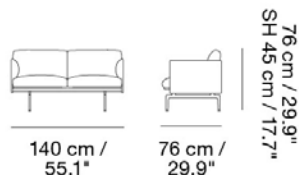

OUTLINE STUDIO SOFA / 140CM / 55.1" - BLACK BASE - SH: 45CM / 17.7"

Designed by Anderssen & Voll

Slimming down the elegant proportions of the Outline Sofa into a studio version, allowing for the design to be implemented into compact homes, hotel rooms, breakout areas and lobbies. Here in a higher seat height for workplace environments and hospitality settings. Our Power Outlet can be added to the Outline Studio Sofa.

Material: Black powder coated aluminum legs. Wood and steel construction. Cold foam filling.

Textile consumption for COM:

Textile Upholstery: 6,2 m / 6.78 yds
Leather Upholstery: 13,8 m² / 148.54 ft²

MADE-TO-ORDER OPTIONS

ITEM NO.	COLOR	PRICE	MOQ	< MOQ FEE	START-UP FEE	LEAD TIME
73135	Vancouver - Color 4, 8, 10, 12, 13 & 14	EUR 2.103,50	1	-	-	8 weeks
73142	Remix - All Colors	EUR 2.103,50	1	-	-	6 weeks
73141	Rime - All Colors	EUR 2.461,70	1	-	-	6 weeks
73136	Fiord - All Colors	EUR 2.461,70	1	-	-	6 weeks
73139	Steelcut - All Colors	EUR 2.461,70	1	-	-	6 weeks
73138	Steelcut Trio - All Colors	EUR 2.461,70	1	-	-	6 weeks
73143	Clara - All Colors	EUR 2.461,70	1	-	-	6 weeks
73144	Canvas - All Colors	EUR 2.461,70	1	-	-	6 weeks
73140	Hallingdal - All Colors	EUR 2.592,40	1	-	-	6 weeks
73145	Divina - All Colors	EUR 2.592,40	1	-	-	6 weeks
73146	Divina MD - All Colors	EUR 2.592,40	1	-	-	6 weeks
73147	Divina Melange - All Colors	EUR 2.592,40	1	-	-	6 weeks
73156	Balder - All Colors	EUR 2.681,90	1	-	-	6 weeks
73157	Twill Weave - All Colors	EUR 2.681,90	1	-	-	6 weeks
73154	Vidar - All Colors	EUR 2.681,90	1	-	-	6 weeks
73150	Faux Leather* - All Colors	EUR 2.461,70	1	-	-	6 weeks
73151	Easy Leather - All Colors	EUR 3.129,70	1	-	-	6 weeks
73137	Refine Leather - All Colors	EUR 3.667,00	1	-	-	6 weeks
73148	Endure Leather - All Colors	EUR 4.293,80	1	-	-	6 weeks
73149	COM Textile	EUR 2.103,50	1	-	-	6-12 weeks
73153	COM Imitation Leather	EUR 2.461,70	1	-	-	6-12 weeks
73152	COM Leather	EUR 3.129,70	1	-	-	6-12 weeks
83061	Leather care set - Refine Leather	EUR 15,70	1	-	-	-
00338	Test Sample 1 Sofa - Textile	EUR 2.000,00	1	-	-	4 weeks
00339	Test Sample 1 Sofa - Leather	EUR 3.500,00	1	-	-	4 weeks