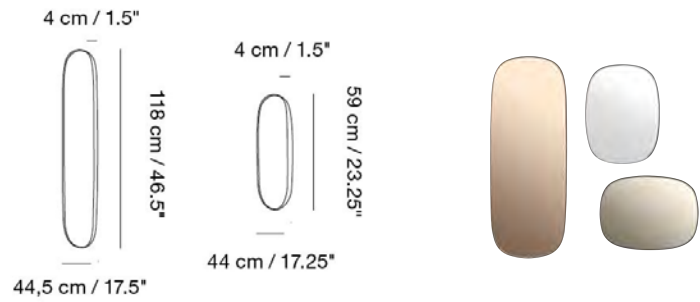

FRAMED MIRROR

Designed by Anderssen & Voll

Series of mirrors with clear or colored glass that challenges the function of a classic mirror and adds the dimension of decoration to an interior setting.

Material: Powder coated steel. Mirror glass sheet.

READY-TO-SHIP OPTIONS

ITEM NO.	COLOR	PRICE
21901	Small - Grey/Clear glass	EUR 223,00
21903	Small - Taupe/Taupe glass	EUR 223,00
21904	Small - Rose/Rose glass	EUR 223,00
21911	Large - Grey/Clear glass	EUR 491,60
21913	Large - Taupe/Taupe glass	EUR 491,60
21914	Large - Rose/Rose glass	EUR 491,60

MUUTO