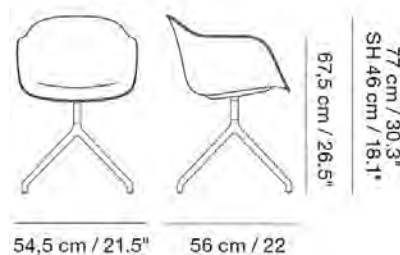

FIBER ARMCHAIR FRONT UPHOLSTERY / SWIVEL BASE W. RETURN

Designed by Iskos-Berlin

The shell of the Fiber Armchair is designed to balance maximum comfort with minimum space. Option of pre-mounted felt glides upon request for orders above 50 chairs.

Material: Shell of plastic composite with up to 25% pine wood fibers. Textile or leather front upholstered seat. Swivel base in aluminum. Matching base and shell from pre-selected color range - choose between Black, Grey, Dusty Green or White. Ochre shell is available with optional base color. Polished Aluminum base is also available.

Textile consumption for COM:

Textile Upholstery: 1,2 m / 1.32 yds

Leather Upholstery: 2,2 m² / 23.7 ft²

MADE-TO-ORDER OPTIONS

ITEM NO.	COLOR	PRICE	MOQ	< MOQ FEE	START-UP FEE	LEAD TIME
29212	Remix - Matching Shell/Base	EUR 559,70	1	-	-	5 weeks
29213	Remix - Ochre Shell/Base	EUR 559,70	1	-	-	5 weeks
70236	Wooly - Matching Shell/Base	EUR 559,70	1	-	-	5 weeks
70248	Wooly - Ochre Shell/Base	EUR 559,70	1	-	-	5 weeks
29214	Steelcut - Matching Shell/Base	EUR 652,80	1	-	-	5 weeks
29215	Steelcut - Ochre Shell/Base	EUR 652,80	1	-	-	5 weeks
29216	Steelcut Trio - Matching Shell/Base	EUR 652,80	1	-	-	5 weeks
29217	Steelcut Trio - Ochre Shell/Base	EUR 652,80	1	-	-	5 weeks
57070	Forest Nap - Matching Shell/Base	EUR 652,80	1	-	-	5 weeks
57071	Forest Nap - Ochre Shell/Base	EUR 652,80	1	-	-	5 weeks
29226	Clara - Matching Shell/Base	EUR 652,80	1	-	-	5 weeks
29227	Clara - Ochre Shell/Base	EUR 652,80	1	-	-	5 weeks
29228	Canvas - Matching Shell/Base	EUR 652,80	1	-	-	5 weeks
29229	Canvas - Ochre Shell/Base	EUR 652,80	1	-	-	5 weeks
29218	Hallingdal - Matching Shell/Base	EUR 679,70	1	-	-	5 weeks
29219	Hallingdal - Ochre Shell/Base	EUR 679,70	1	-	-	5 weeks
29220	Divina - Matching Shell/Base	EUR 679,70	1	-	-	5 weeks
29221	Divina - Ochre Shell/Base	EUR 679,70	1	-	-	5 weeks
29230	Divina MD - Matching Shell/Base	EUR 679,70	1	-	-	5 weeks
29231	Divina MD - Ochre Shell/Base	EUR 679,70	1	-	-	5 weeks
29232	Divina Melange - Matching Shell/Base	EUR 679,70	1	-	-	5 weeks
29233	Divina Melange - Ochre Shell/Base	EUR 679,70	1	-	-	5 weeks
55069	Hero - Matching Shell/Base	EUR 679,70	1	-	-	5 weeks
55070	Hero - Ochre Shell/Base	EUR 679,70	1	-	-	5 weeks
55186	Balder - Matching Shell/Base	EUR 679,70	1	-	-	5 weeks
55187	Balder - Ochre Shell/Base	EUR 679,70	1	-	-	5 weeks
55303	Twill Weave - Matching Shell/Base	EUR 679,70	1	-	-	5 weeks
55304	Twill weave - Ochre Shell/Base	EUR 679,70	1	-	-	5 weeks
29236	Faux Leather* - Matching Shell/Base	EUR 679,70	1	-	-	6 weeks
29237	Faux Leather* - Ochre Shell/Base	EUR 679,70	1	-	-	6 weeks
29238	Easy Leather - Matching Shell/Base	EUR 814,00	1	-	-	5 weeks
29239	Easy Leather - Ochre Shell/Base	EUR 814,00	1	-	-	5 weeks
29222	Refine Leather - Matching Shell/Base	EUR 822,90	1	-	-	5 weeks
29223	Refine Leather - Ochre Shell/Base	EUR 822,90	1	-	-	5 weeks
29224	Endure Leather - Matching Shell/Base	EUR 867,70	1	-	-	5 weeks
29225	Endure Leather - Ochre Shell/Base	EUR 867,70	1	-	-	5 weeks
29234	COM Textile - Matching Shell/Base	EUR 559,70	1	-	-	6 weeks
29235	COM Textile - Ochre Shell/Base	EUR 559,70	1	-	-	6 weeks
29240	COM Imi. Leather - Matching Shell/Base	EUR 679,70	1	-	-	6 weeks
29241	COM Imi. Leather - Ochre Shell/Base	EUR 679,70	1	-	-	6 weeks
29242	COM Leather - Matching Shell/Base	EUR 814,00	1	-	-	6 weeks
29243	COM Leather - Ochre Shell/Base	EUR 814,00	1	-	-	6 weeks

MUUTO