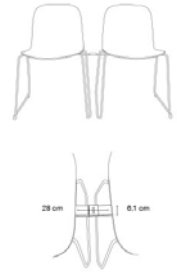

VISU LINKING DEVICE / PREMOUNTED

Designed by Mika Tolvanen

The linking device enables Visu Sled and Tube Base chairs to be connected in a straight line and keep them in position. Not recommended for upholstered chairs.

Material: Black polyoxymethylene

MADE-TO-ORDER OPTIONS

ITEM NO.	COLOR	PRICE	MOQ	< MOQ FEE	START-UP FEE	LEAD TIME
99017	For Visu Sled Base - Black	EUR 29,60	8	-	-	10 weeks
99018	For Visu Tube Base - Black	EUR 29,60	8	-	-	10 weeks

MUUTO