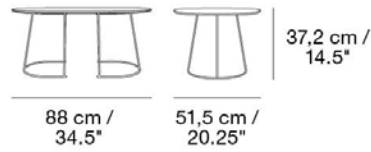

AIRY COFFEE TABLE / MEDIUM

Designed by Cecilie Manz

The coffee table has a light and floaty nature supported by the thin welded frame creating the impression of a table top that almost hovers in the air. Airy is a multipurpose family of 4 tables suitable for a variety of interiors.

Material: Table top in plywood with nanolaminate finish. Frame is powder coated solid steel.

READY-TO-SHIP OPTIONS

ITEM NO.	COLOR	PRICE
16924	Black	EUR 321,50
16922	Grey	EUR 321,50
16923	Off-White	EUR 321,50
16921	Plum	EUR 321,50

MUUTO