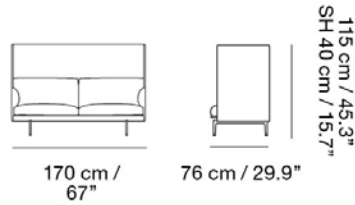

OUTLINE HIGHBACK SOFA / 2-SEATER - BLACK BASE

Designed by Anderssen & Voll

A design that combines soft, deep seat and clean refined lines with a highback element, creating private spheres within bigger spaces and shelter for conversation and collaboration.

Our Power Outlet can be added to the Outline Sofa.

Material: Black powder coated aluminum legs. Wood and steel construction. Cold foam filling.

Textile consumption for COM:

Textile Upholstery: 10,5 m / 11.43 yds

Leather Upholstery: 22,5 m² / 242.19 ft²

READY-TO-SHIP OPTIONS

ITEM NO.	COLOR	PRICE
28408 - 163	Remix 163	EUR 3.040,10
28402 - 961	Fiord 961	EUR 3.308,80

MADE-TO-ORDER OPTIONS

ITEM NO.	COLOR	PRICE	MOQ	< MOQ FEE	START-UP FEE	LEAD TIME
28401	Vancouver - Color 4, 8, 10, 12, 13 & 14	EUR 3.040,10	1	-	-	8 weeks
28408	Remix - All Colors	EUR 3.040,10	1	-	-	6 weeks
28402	Fiord - All Colors	EUR 3.308,80	1	-	-	6 weeks
28407	Rime - All Colors	EUR 3.308,80	1	-	-	6 weeks
28405	Steelcut - All Colors	EUR 3.308,80	1	-	-	6 weeks
28404	Steelcut Trio - All Colors	EUR 3.308,80	1	-	-	6 weeks
28409	Clara - All Colors	EUR 3.308,80	1	-	-	6 weeks
28410	Canvas - All Colors	EUR 3.308,80	1	-	-	6 weeks
28406	Hallingdal - All Colors	EUR 3.577,40	1	-	-	6 weeks
28411	Divina - All Colors	EUR 3.577,40	1	-	-	6 weeks
28412	Divina MD - All Colors	EUR 3.577,40	1	-	-	6 weeks
28413	Divina Melange - All Colors	EUR 3.577,40	1	-	-	6 weeks
28421	Balder - All Colors	EUR 3.846,10	1	-	-	6 weeks
28422	Twill Weave - All Colors	EUR 3.846,10	1	-	-	6 weeks
28420	Vidar - All Colors	EUR 3.846,10	1	-	-	6 weeks
28416	Faux Leather* - All Colors	EUR 3.308,80	1	-	-	6 weeks
28417	Easy Leather - All Colors	EUR 4.969,00	1	-	-	6 weeks
28403	Refine Leather - All Colors	EUR 5.506,30	1	-	-	6 weeks
28414	Endure Leather - All Colors	EUR 6.133,10	1	-	-	6 weeks
28415	COM Textile	EUR 3.040,10	1	-	-	6-12 weeks
28419	COM Imitation Leather	EUR 3.308,80	1	-	-	6-12 weeks
28418	COM Leather	EUR 4.969,00	1	-	-	6-12 weeks
83061	Leather care set - Refine Leather	EUR 15,70	1	-	-	-

MUUTO