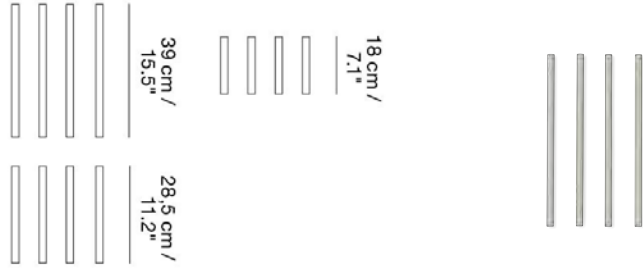

COMPILE SHELVING SYSTEM / DIVIDER PACK

Designed by Cecilie Manz

A contemporary take on the classic shelving system. Compile consists of a shelf and three heights of dividing tubes. Arrange the shelves and tubes as you please or order from the prearranged configurations.

Material: Powder coated steel

READY-TO-SHIP OPTIONS

ITEM NO.	COLOR	PRICE
50041	Large - White	EUR 26,90
50042	Large - Grey	EUR 26,90
50043	Large - Black	EUR 26,90
50031	Medium - White	EUR 26,90
50032	Medium - Grey	EUR 26,90
50033	Medium - Black	EUR 26,90
50021	Small - White	EUR 26,90
50022	Small - Grey	EUR 26,90
50023	Small - Black	EUR 26,90