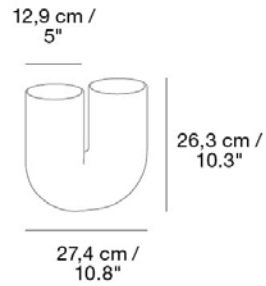

KINK VASE

Designed by Earnest Studio

Brings a new form to the traditional flower vase through a combination of traditional craftsmanship and a playful design language. Adds a modern touch to any space, even when not in use. Use one or both tubes for flowers.

Material: Pigmented porcelain; unglazed on the outside and glazed on the inside.

READY-TO-SHIP OPTIONS

ITEM NO.	COLOR	PRICE
14180	Sand	EUR 160,30
14181	Light Blue	EUR 160,30

MUUTO