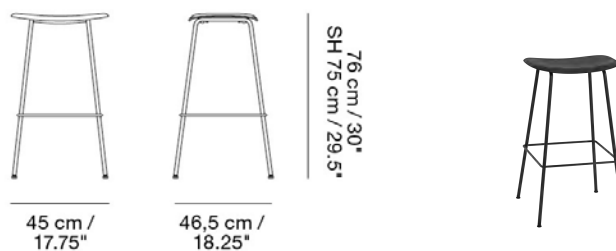

FIBER BAR STOOL / TUBE BASE H: 75 CM / 29.5"

Designed by Iskos-Berlin

Contemporary and informal bar stool. The nearly floating seat gives the seated the freedom to move around in the bar stool while giving it a light appearance and taking up little space in an interior setting. Made-to-order textile and leather with base color option of Black, Grey, Dusty Green or White. Option of pre-mounted felt glides upon request for orders above 50 chairs.

Material: Shell in plastic composition with up to 25% pine wood fibers. Option of textile or leather upholstered seat. Tube base and footrest in powder coated steel.

Textile consumption for COM:

Textile Upholstery: 0,6 m / 0.66 yds

Leather Upholstery: 1,4 m² / 15.1 ft²

READY-TO-SHIP OPTIONS

ITEM NO.	COLOR	PRICE
23560	Black/Black	EUR 210,40
23561	Grey/Grey	EUR 210,40
23564	Natural White/White	EUR 210,40
23575 - BLCK_BLCK	Refine Leather - Black/Black	EUR 491,60
23575 - BLCK_COGN	Refine Leather - Cognac/Black	EUR 491,60

MADE-TO-ORDER OPTIONS

ITEM NO.	COLOR	PRICE	MOQ	< MOQ FEE	START-UP FEE	LEAD TIME
23562	Dusty Green/Dusty Green	EUR 210,40	1	-	-	5 weeks
23563	Ochre/Black	EUR 210,40	1	-	-	5 weeks
23570	Remix - All Colors	EUR 339,40	1	-	-	5 weeks
70273	Wooly - All Colors	EUR 339,40	1	-	-	5 weeks
23571	Steelcut - All Colors	EUR 384,20	1	-	-	5 weeks
23572	Steelcut Trio - All Colors	EUR 384,20	1	-	-	5 weeks
57026	Forest Nap - All Colors	EUR 384,20	1	-	-	5 weeks
23577	Clara - All Colors	EUR 384,20	1	-	-	5 weeks
23578	Canvas - All Colors	EUR 384,20	1	-	-	5 weeks
23573	Hallingdal - All Colors	EUR 411,00	1	-	-	5 weeks
23574	Divina - All Colors	EUR 411,00	1	-	-	5 weeks
23579	Divina MD - All Colors	EUR 411,00	1	-	-	5 weeks
23580	Divina Melange - All Colors	EUR 411,00	1	-	-	5 weeks
55024	Hero - All Colors	EUR 411,00	1	-	-	5 weeks
55141	Balder - All Colors	EUR 411,00	1	-	-	5 weeks
55258	Twill Weave - All Colors	EUR 411,00	1	-	-	5 weeks
23582	Faux Leather* - All Colors	EUR 411,00	1	-	-	6 weeks
23583	Easy Leather - All Colors	EUR 452,20	1	-	-	5 weeks
23575	Refine Leather - All Colors	EUR 491,60	1	-	-	5 weeks
23576	Endure Leather - All Colors	EUR 482,70	1	-	-	5 weeks
23581	COM Textile	EUR 339,40	1	-	-	6 weeks
23584	COM Imitation Leather	EUR 411,00	1	-	-	6 weeks
23585	COM Leather	EUR 452,20	1	-	-	6 weeks
00335	Test Sample - 1 Chair	EUR 500,00	1	-	-	6 weeks
80171	Felt Glide (4 pcs.)	EUR 11,60	1	-	-	-

MUUTO