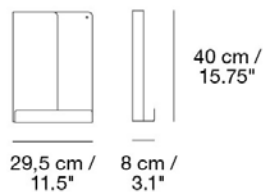

FOLDED SHELVES / 29,5 X 40 CM / 11.5 X 15.75"

Designed by Johan Van Hengel

Made from a single piece of bended steel, the Folded Shelves have a graphically modern expression. To be mounted on wall. Each shelf comes with two bolts for mounting and two hooks for hanging objects on. Use it as a nightstand, in the hallway, kitchen, living room or office.

Material: Acrylic powder coated bended 1.5 mm sheet of steel

READY-TO-SHIP OPTIONS

ITEM NO.	COLOR	PRICE
24023	Black	EUR 88,70
24027	Grey	EUR 88,70
24031	Olive	EUR 88,70
24035	Burnt Orange	EUR 88,70
24039	Blue-Grey	EUR 88,70