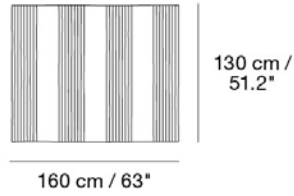

RHYTHM THROW

Designed by Aiayu

Featuring a tactile, understated structure for a modern look, the Rhythm Throw is made in baby llama wool with a rhythm-like structure, providing soft comfort to its user.

Material: 100% baby llama wool

READY-TO-SHIP OPTIONS

ITEM NO.	COLOR	PRICE
80230	Light Grey	EUR 264,20
80231	Dark Green	EUR 264,20

MUUTO