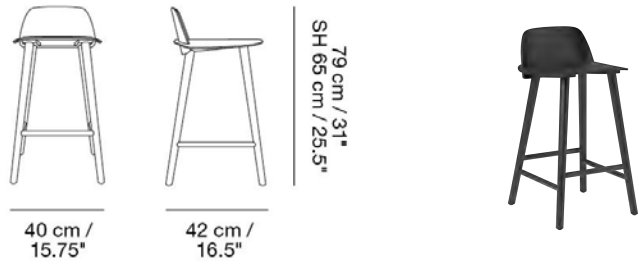

NERD COUNTER STOOL / H: 65 CM / 25.6"

Designed by David Geckeler

A modern Scandinavian take on the traditional wooden bar stool, featuring a contemporary expression through the unique integration of its seat and back for enhanced comfort and a modern appearance. Plastic glides included. Option of pre-mounted felt glides upon request for orders above 50 chairs.

Material: The back and seat of the Nerd Bar Stool is made in form-pressed veneer alongside its legs in solid wood, all in a water-based lacquer.

READY-TO-SHIP OPTIONS

ITEM NO.	COLOR	PRICE
32031	Oak	EUR 402,10
32032	Black	EUR 402,10
32033	Grey	EUR 402,10
32034	Green	EUR 402,10
32037	Sand Yellow	EUR 402,10
32035	Tan Rose	EUR 402,10
32036	Midnight Blue	EUR 402,10
32038	White	EUR 402,10

MADE-TO-ORDER OPTIONS

ITEM NO.	COLOR	PRICE	MOQ	< MOQ FEE	START-UP FEE	LEAD TIME
32040	Special Color	EUR 425,40	6	-	EUR 1600	10 weeks
32101	Oak - W. Steel Foot Protect	EUR 425,40	1	-	-	7 weeks
32102	Black - W. Steel Foot Protect	EUR 425,40	1	-	-	7 weeks
32103	Grey - W. Steel Foot Protect	EUR 425,40	1	-	-	7 weeks
32104	Green - W. Steel Foot Protect	EUR 425,40	1	-	-	7 weeks
32105	Tan Rose - W. Steel Foot Protect	EUR 425,40	1	-	-	7 weeks
32106	Midnight Blue - W. Steel Foot Protect	EUR 425,40	1	-	-	7 weeks
32107	Sand Yellow - W. Steel Foot Protect	EUR 425,40	1	-	-	7 weeks
32108	White - W. Steel Foot Protect	EUR 425,40	1	-	-	7 weeks
32110	Special Color - W. Steel Foot Protect	EUR 446,80	6	-	EUR 1600	10 weeks
99030	Steel Foot Protect - Self-mounting	EUR 22,40	1	-	-	1-2 weeks
80152	Extra Glides - Other Colors (set of 4)	EUR 13,40	1	-	-	-
80153	Extra Glides - Black Color (set of 4)	EUR 13,40	1	-	-	-

MUUTO