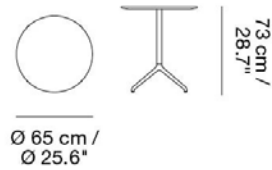

STILL CAFÉ TABLE / Ø 65 H: 73 CM / Ø 25.6 H: 28.7"

Designed by Iskos-Berlin

A series of café tables with a clean expression and apparent function on a four-legged base, complemented by the angled edges of its table top. Our Power Outlet can be added to the Still Café Table.

Material: Tabletop in MDF with the option of nanolaminate or linoleum finish. Edges are painted. Frame in powder coated aluminum. Mounting plate and tube in powder coated steel. Comes with 4 adjustable feet in plastic.

Made-to-order: Nanolaminate in black or white. Linoleum in black. Bases available in black or white.

MADE-TO-ORDER OPTIONS

ITEM NO.	COLOR	PRICE	MOQ	< MOQ FEE	START-UP FEE	LEAD TIME
65561	White Nanolaminate/White	EUR 411,00	1	-	-	6 weeks
65562	White Nanolaminate/Black	EUR 411,00	1	-	-	6 weeks
65563	Black Nanolaminate/White	EUR 411,00	1	-	-	6 weeks
65564	Black Nanolaminate/Black	EUR 411,00	1	-	-	6 weeks
65565	Black Linoleum/White	EUR 411,00	1	-	-	6 weeks
65566	Black Linoleum/Black	EUR 411,00	1	-	-	6 weeks

MUUTO