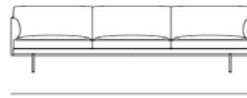

OUTLINE SOFA / 3 1/2-SEATER - BLACK BASE

Designed by Anderssen & Voll

The Outline Series adds new perspectives to the classic Scandinavian design sofas of the 1960's, marrying the ideals of simplicity and function into one. The Outline Series is clean and elegant on the outside with a deep seat and soft cushioning on its inside.

Our Power Outlet can be added to the Outline Sofa.

Material: Black powder coated aluminum legs. Wood and steel construction. Cold foam filling.

Textile consumption for COM:

Textile Upholstery: 9,4 m / 10.3 yds

Leather Upholstery: 21,2 m² / 228.2 ft²

255 cm / 100.4"

84 cm / 33.1"

SH 40 cm / 15.7"
71 cm / 28"