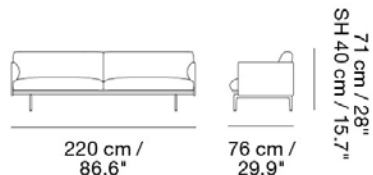

OUTLINE STUDIO SOFA / 220CM / 86.6" - BLACK BASE

Designed by Anderssen & Voll

Slimming down the elegant proportions of the Outline Chair into a studio version, allowing for the design to be implemented into smaller homes, hotel rooms, breakout areas and lobbies. Our Power Outlet can be added to the Outline Studio Sofa.

Material: Black powder coated aluminum legs. Wood and steel construction. Cold foam filling.

Textile consumption for COM:

Textile Upholstery: 8 m / 8.22 yds

Leather Upholstery: 17,4 m² / 187.3 ft²

MADE-TO-ORDER OPTIONS

ITEM NO.	COLOR	PRICE	MOQ	< MOQ FEE	START-UP FEE	LEAD TIME
69201	Vancouver - Color 4, 8, 10, 12, 13 & 14	EUR 2.413,30	1	-	-	8 weeks
69208	Remix - All Colors	EUR 2.413,30	1	-	-	6 weeks
69207	Rime - All Colors	EUR 2.861,00	1	-	-	6 weeks
69202	Fiord - All Colors	EUR 2.861,00	1	-	-	6 weeks
69205	Steelcut - All Colors	EUR 2.861,00	1	-	-	6 weeks
69204	Steelcut Trio - All Colors	EUR 2.861,00	1	-	-	6 weeks
69209	Clara - All Colors	EUR 2.861,00	1	-	-	6 weeks
69210	Canvas - All Colors	EUR 2.861,00	1	-	-	6 weeks
69206	Hallingdal - All Colors	EUR 3.040,10	1	-	-	6 weeks
69211	Divina - All Colors	EUR 3.040,10	1	-	-	6 weeks
69212	Divina MD - All Colors	EUR 3.040,10	1	-	-	6 weeks
69213	Divina Melange - All Colors	EUR 3.040,10	1	-	-	6 weeks
69221	Balder - All Colors	EUR 3.219,20	1	-	-	6 weeks
69222	Twill Weave - All Colors	EUR 3.219,20	1	-	-	6 weeks
69220	Vidar - All Colors	EUR 3.219,20	1	-	-	6 weeks
69216	Faux Leather* - All Colors	EUR 2.861,00	1	-	-	6 weeks
69217	Easy Leather - All Colors	EUR 3.846,10	1	-	-	6 weeks
69203	Refine Leather - All Colors	EUR 4.652,00	1	-	-	6 weeks
69214	Endure Leather - All Colors	EUR 5.368,40	1	-	-	6 weeks
69215	COM Textile	EUR 2.413,30	1	-	-	6-12 weeks
69219	COM Imitation Leather	EUR 2.861,00	1	-	-	6-12 weeks
69218	COM Leather	EUR 3.846,10	1	-	-	6-12 weeks
83061	Leather care set - Refine Leather	EUR 15,70	1	-	-	-
00338	Test Sample 1 Sofa - Textile	EUR 2.000,00	1	-	-	4 weeks
00339	Test Sample 1 Sofa - Leather	EUR 3.500,00	1	-	-	4 weeks