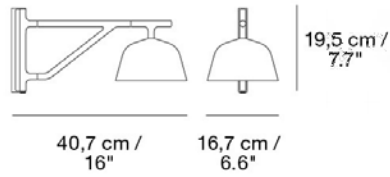

Material: Aluminum & PVC cord. Bulb included. Cord Length: 250 cm / 98.4"

READY-TO-SHIP OPTIONS

ITEM NO.	COLOR	PRICE
15311	Black	EUR 312,50
15312	White	EUR 312,50
15313	Grey	EUR 312,50
15314	Taupe	EUR 312,50