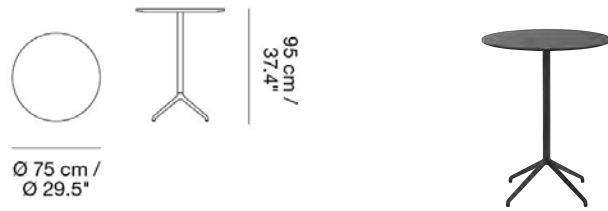

STILL CAFÉ TABLE / Ø 75 H: 95 CM / Ø 29.5 H: 37.4"

Designed by Iskos-Berlin

A series of café tables with a clean expression and apparent function on a four-legged base, complemented by the angled edges of its table top. Our Power Outlet can be added to the Still Café Table.

Material: Tabletop in MDF with the option of nanolaminate or linoleum finish. Edges are painted. Frame in powder coated aluminum. Mounting plate and tube in powder coated steel. Comes with 4 adjustable feet in plastic.

Made-to-order: Nanolaminate in black or white. Linoleum in black. Bases available in black or white.

READY-TO-SHIP OPTIONS

ITEM NO.	COLOR	PRICE
65541	White Nanolaminate/White	EUR 464,80
65542	White Nanolaminate/Black	EUR 464,80
65543	Black Nanolaminate/White	EUR 464,80
65544	Black Nanolaminate/Black	EUR 464,80

MADE-TO-ORDER OPTIONS

ITEM NO.	COLOR	PRICE	MOQ	< MOQ FEE	START-UP FEE	LEAD TIME
65545	Black Linoleum/White	EUR 464,80	1	-	-	6 weeks
65546	Black Linoleum/Black	EUR 464,80	1	-	-	6 weeks

MUUTO