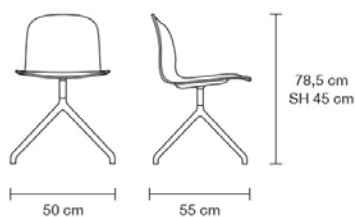

VISU WIDE CHAIR / SWIVEL BASE W. RETURN

Designed by Mika Tolvanen

The Visu Wide Chair Swivel Base combines a simple and comfortable form with a quiet silhouette. The shell is made in form-pressed veneer, sitting atop a swivel base for added functionality. The design has a wider seat than the Visu Chair. Made-to-order textile or leather upholstery with base color option of Black. Option of pre-mounted felt glides upon request for orders above 50 chairs.

Material: Shell in plastic composition with up to 25% pine wood fibers. Wood base in water-based lacquered solid oak or ash. Made-to-order textile and leather with base color option of Black, Grey, Dusty Green, Stained Dark Brown or Oak.

Textile consumption for COM:

Textile Upholstery: 1,21 m / 1.1 yds

Leather Upholstery: 2,42 m² / 26.1 ft²

MADE-TO-ORDER OPTIONS

ITEM NO.	COLOR	PRICE	MOQ	< MOQ FEE	START-UP FEE	LEAD TIME
21872	Black/Black	EUR 464,80	1	-	-	7 weeks
21873	Oak/Black	EUR 464,80	1	-	-	7 weeks
21860	Remix - All Colors	EUR 541,80	1	-	-	7 weeks
21862	Steelcut - All Colors	EUR 563,30	1	-	-	7 weeks
21861	Steelcut Trio - All Colors	EUR 563,30	1	-	-	7 weeks
21863	Clara - All Colors	EUR 563,30	1	-	-	7 weeks
21868	Canvas - All Colors	EUR 563,30	1	-	-	7 weeks
21864	Hallingdal - All Colors	EUR 608,00	1	-	-	7 weeks
21865	Divina - All Colors	EUR 608,00	1	-	-	7 weeks
21869	Divina MD - All Colors	EUR 608,00	1	-	-	7 weeks
21870	Divina Melange - All Colors	EUR 608,00	1	-	-	7 weeks
21874	Faux Leather* - All Colors	EUR 563,30	1	-	-	9 weeks
21875	Easy Leather - All Colors	EUR 792,50	1	-	-	7 weeks
21866	Refine Leather - All Colors	EUR 814,00	1	-	-	7 weeks
21867	Endure Leather - All Colors	EUR 814,00	1	-	-	7 weeks
21879	COM Textile	EUR 541,80	1	-	-	10 weeks
21878	COM Imitation Leather	EUR 563,30	1	-	-	10 weeks
21877	COM Leather	EUR 792,50	1	-	-	10 weeks
00335	Test Sample - 1 Chair	EUR 500,00	1	-	-	6 weeks
18147	Felt Glide (4 pcs.)	EUR 3,40	1	-	-	-
18144	Felt Glide - Black (4 pcs.)	EUR 3,40	1	-	-	-

MUUTO