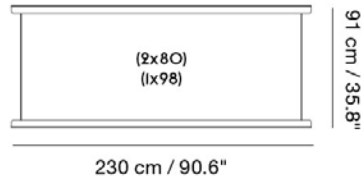

IN SITU MODULAR SOFA / FRAME SECTION (2 X 80 + 1 X 98)

Designed by Anderssen & Voll

Create your own In Situ Modular Sofa by combining frame sections by following the In Situ Modular Sofa guidelines. A frame section should always be accompanied by a matching seating module.

Kindly note that linking brackets must always be used when joining together frame sections.

Material: Frame in powder coated steel.

MADE-TO-ORDER OPTIONS

ITEM NO.	COLOR	PRICE	MOQ	< MOQ FEE	START-UP FEE	LEAD TIME
41561	Black	EUR 201,50	1	-	-	6 weeks

MUUTO