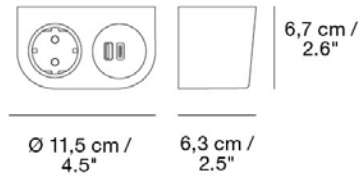

POWER OUTLET

A Power Outlet including USB and USB-C charger. The Power Outlet can be added to the following products: Base Table, Base High Table, 70/70 Table, Split Table, Still Café Table, Linear Wood Table, Outline Sofa Series, Rest Sofa Series and Compose Sofa Series. Please note that Muuto does not offer installation of the Power Outlet into any Muuto products.

Material: Outlet and cabinet are made from polycarbonate with a PVC power cord. Mounting bracket is made from nylon.

READY-TO-SHIP OPTIONS

ITEM NO.	COLOR	PRICE
28801	Black	EUR 312,50

MUUTO