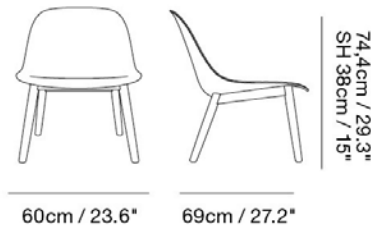

FIBER LOUNGE CHAIR / WOOD BASE

Designed by Iskos-Berlin

With extensive comfort and a lightly hovering appearance, the Fiber Lounge Chair invites the user in for a relaxed and comfortable seat. The design features soft and embracing curves for a welcoming look, making it an elegant match for any home, office, lobby, co-working space or hospitality setting. Made-to-order textile and leather with base color option of black, grey, dusty green or oak. Option of pre-mounted felt glides upon request for orders above 50 chairs.

Material: Shell in plastic composition with up to 25% pine wood fibers. Option of textile or leather upholstered seat. Wood base in solid oak and plywood.

Textile consumption for COM:
Textile Upholstery: 1,8 m / 1.97 yds
Leather Upholstery: 3,3 m² / 35.52 ft²

READY-TO-SHIP OPTIONS

ITEM NO.	COLOR	PRICE
25510	Black/Black	EUR 500,60
25511	Grey/Grey	EUR 500,60
25513	Natural White/Oak	EUR 500,60
25514	Ochre/Oak	EUR 500,60
25515	Dusty Green/Dusty Green	EUR 500,60
25516 - GREY_133	Remix 133/Grey	EUR 801,50
25519 - OAK_236	Steelcut Trio 236/Oak	EUR 849,80
25523 - OAK_154	Divina - 154/Oak	EUR 891,00
25528 - OAK_COGN	Refine Leather - Cognac/Oak	EUR 1.159,60

MADE-TO-ORDER OPTIONS

ITEM NO.	COLOR	PRICE	MOQ	< MOQ FEE	START-UP FEE	LEAD TIME
25516	Remix - All Colors	EUR 801,50	1	-	-	5 weeks
25517	Wooly - All Colors	EUR 801,50	1	-	-	5 weeks
25518	Steelcut - All Colors	EUR 849,80	1	-	-	5 weeks
25519	Steelcut Trio - All Colors	EUR 849,80	1	-	-	5 weeks
57058	Forest Nap - All Colors	EUR 849,80	1	-	-	5 weeks
25520	Clara - All Colors	EUR 849,80	1	-	-	5 weeks
25521	Canvas - All Colors	EUR 849,80	1	-	-	5 weeks
25522	Hallingdal - All Colors	EUR 891,00	1	-	-	5 weeks
25523	Divina - All Colors	EUR 891,00	1	-	-	5 weeks
25524	Divina MD - All Colors	EUR 891,00	1	-	-	5 weeks
25525	Divina Melange - All Colors	EUR 891,00	1	-	-	5 weeks
55056	Hero - All Colors	EUR 891,00	1	-	-	5 weeks
55173	Balder - All Colors	EUR 891,00	1	-	-	5 weeks
55290	Twill Weave - All Colors	EUR 891,00	1	-	-	5 weeks
25526	Faux Leather* - All Colors	EUR 891,00	1	-	-	6 weeks
25527	Easy Leather - All Colors	EUR 1.118,40	1	-	-	5 weeks
25528	Refine Leather - All Colors	EUR 1.159,60	1	-	-	5 weeks
25529	Endure Leather - All Colors	EUR 1.208,00	1	-	-	5 weeks
25530	COM Textile	EUR 801,50	1	-	-	6 weeks
25531	COM Imitation Leather	EUR 891,00	1	-	-	6 weeks
25532	COM Leather	EUR 1.118,40	1	-	-	6 weeks
80176	Felt Glide - Grey (4 pcs.)	EUR 5,80	1	-	-	-
80177	Felt Glide - Black (4 pcs.)	EUR 5,80	1	-	-	-
00335	Test Sample - 1 Chair	EUR 500,00	1	-	-	6 weeks

MUUTO