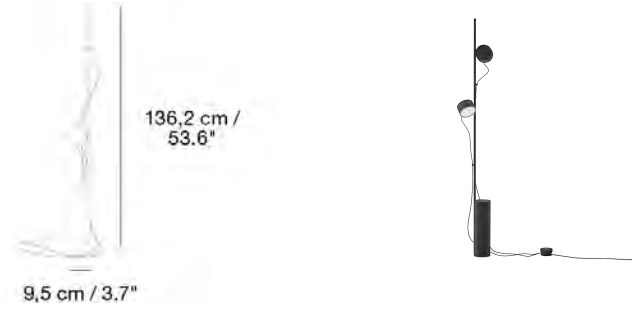

POST FLOOR LAMP

Designed by Earnest Studio

An innovative modular lighting design with an archetypal appearance, graphic character and forward-thinking functionalities. Position, turn and dim the lamp's lighting units according to individual needs. Post Floor Lamp comes with two lighting units. Additional lighting unit is available as spare part. It has a build-in energy-efficient LED bulb with 70% of it's initial light output maintained after 54.000 hours.

Material: Base in powder coated steel. Lighting unit in powder coated magnesium with silicone cord and acrylic opal diffuser. Cable drops in powder coated plastic with magnet. Power hub in powder coated plastic with PVC cord.

READY-TO-SHIP OPTIONS

ITEM NO.	COLOR	PRICE
22380	Post Floor Lamp - Black	EUR 536,40
22382	Extra Lighting Unit - Black	EUR 178,20
22386	Extra Cable Drops - Magnet - Black	EUR 22,40

MUUTO