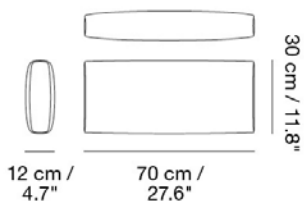

MUUTO

OUTLINE DAYBED / CUSHION

Designed by Anderssen & Voll
A cushion for the Outline Daybed.

Material: Cold foam filling.

Textile consumption for COM:

Textile Upholstery: 0,8 m / 0.88 yds

Leather Upholstery: 1 m² / 10.77 ft²