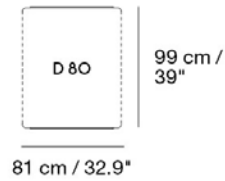

IN SITU MODULAR SOFA / OTTOMAN MODULE (D80)

Designed by Anderssen & Voll

Kindly note that the item numbers of this product are seating modules only.

To complete the sofa, select a matching frame configuration or find your desired frame sections and linking brackets and add their item numbers separately to your order to complete the sofa. For this, kindly refer to the In Situ Modular Sofa Guidelines in this pricelist.

Material: Modules in a wood construction with foam, wadding and fiberballs. Upholstered in textile.

Textile consumption for COM:
1,54 m / 1.68 yds

READY-TO-SHIP OPTIONS

ITEM NO.	COLOR	PRICE
41132 - 80	Ocean 80	EUR 532,80
41123 - 12	Clay 12	EUR 622,40

MADE-TO-ORDER INSPIRATION

ITEM NO.	COLOR	PRICE	MOQ	< MOQ FEE	START-UP FEE	LEAD TIME
41141 - 262	Fiord 262	EUR 581,20	1	-	-	6 weeks
41141 - 451	Fiord 451	EUR 581,20	1	-	-	6 weeks
41123 - 15	Clay 15	EUR 622,40	1	-	-	6 weeks
41186 - 554	Vidar 554	EUR 622,40	1	-	-	6 weeks

MADE-TO-ORDER OPTIONS

ITEM NO.	COLOR	PRICE	MOQ	< MOQ FEE	START-UP FEE	LEAD TIME
41132	Ocean - Color 3, 21, 32, 50, 52, 80 & 601	EUR 532,80	1	-	-	6 weeks
41141	Fiord - All Colors	EUR 581,20	1	-	-	6 weeks
41150	Hallingdal - All Colors	EUR 608,00	1	-	-	6 weeks
41159	Divina - All Colors	EUR 608,00	1	-	-	6 weeks
41168	Divina MD - All Colors	EUR 608,00	1	-	-	6 weeks
41177	Divina Melange - All Colors	EUR 608,00	1	-	-	6 weeks
41123	Clay - Color 1, 3, 6, 7, 9, 10, 12, 13, 14, 15 & 17	EUR 622,40	1	-	-	6 weeks
41186	Vidar - All Colors	EUR 622,40	1	-	-	6 weeks
41231	COM Textile	EUR 532,80	1	-	-	6-12 weeks