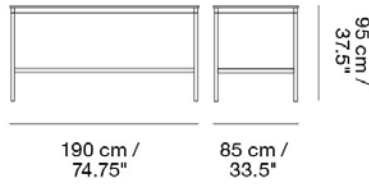

BASE HIGH TABLE / 190 X 85 H: 95 CM / 74.8 X 33.5 H: 37.4"

Designed by Mika Tolvanen

Designed with maximum attention to detail and produced to withstand continual robust use. The Base High Table's lower frame increases its stability and provides a footrest to the user. Made-to-order sizes are available upon request.

Organize and manage cords and wires with the Cable Management. Our Power Outlet can be added to the Base High Table.

Material: Frame in extruded aluminum with legs and stretcher in steel. Table top in plywood with either laminate, linoleum or oak veneer surface with plywood edge or chipboard with laminate surface and ABS edges.

Made-to-order: Laminate with ABS or plywood edge in black or white. Linoleum with plywood edge in black. Bases available in black or white.

READY-TO-SHIP OPTIONS

ITEM NO.	COLOR	PRICE
62041	White Laminate/ABS/White	EUR 1.297,50
62042	White Laminate/ABS/Black	EUR 1.297,50
62045	White Laminate/Plywood/White	EUR 1.338,70
62046	White Laminate/Plywood/Black	EUR 1.338,70
62049	Black Linoleum/Plywood/White	EUR 1.476,60
62050	Black Linoleum/Plywood/Black	EUR 1.476,60
62051	Oak Veneer/Plywood/White	EUR 1.655,70
62052	Oak Veneer/Plywood/Black	EUR 1.655,70

MADE-TO-ORDER OPTIONS

ITEM NO.	COLOR	PRICE	MOQ	< MOQ FEE	START-UP FEE	LEAD TIME
62043	Black Laminate/ABS/White	EUR 1.297,50	1	-	-	8 weeks
62044	Black Laminate/ABS/Black	EUR 1.297,50	1	-	-	8 weeks
62047	Black Laminate/Plywood/White	EUR 1.338,70	1	-	-	8 weeks
62048	Black Laminate/Plywood/Black	EUR 1.338,70	1	-	-	8 weeks
62053	White Nanolaminate/Plywood/White	EUR 1.786,50	1	-	-	8 weeks
62054	White Nanolaminate/Plywood/Black	EUR 1.786,50	1	-	-	8 weeks
62055	Black Nanolaminate/Plywood/White	EUR 1.786,50	1	-	-	8 weeks
62056	Black Nanolaminate/Plywood/Black	EUR 1.786,50	1	-	-	8 weeks

MUUTO