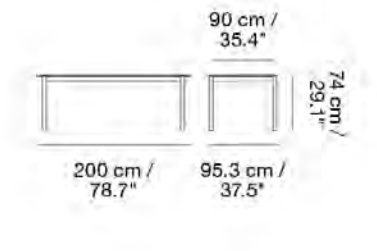

LINEAR WOOD TABLE / 200 X 90 CM / 78.7 X 35.4"

Designed by Thomas Bentzen

A simple and elegant wood table in a modern form language with understated details for a long-lasting expression. Our Power Outlet can be added to the Linear Wood Table. The Linear Wood table is for indoor use only.

Material: Table top in laquered oak veneer with solid oak legs.

READY-TO-SHIP OPTIONS

ITEM NO.	COLOR	PRICE
30917	Oak	EUR 1.159,60

MUUTO