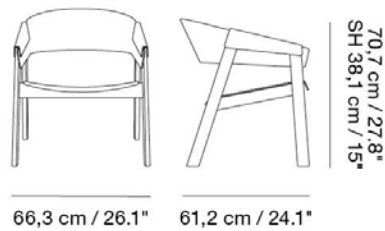

COVER LOUNGE CHAIR

Designed by Thomas Bentzen

By combining the ideals of Scandinavian design with a modern design language, the Cover Lounge Chair has a simple and characteristically refined expression. Made-to-order textile and leather with base color option of black, grey or oak.

Material: Water-based lacquered ash or oak with the option of wood, textile or leather upholstered seat. Plastic glides included.

Textile consumption for COM:

Textile Upholstery: 0,6 m / 0.66 yds

Leather Upholstery: 0,7 m² / 7.54 ft²

READY-TO-SHIP OPTIONS

ITEM NO.	COLOR	PRICE
18071	Oak	EUR 711,90
18072	Black	EUR 711,90
18073	Grey	EUR 711,90
18081 - GREY_123	Remix 123/Grey	EUR 891,00
18082 - OAK_COGN	Refine Leather - Cognac/Oak	EUR 980,50
18082 - BLCK_BLCK	Refine Leather - Black/Black	EUR 980,50

MADE-TO-ORDER OPTIONS

ITEM NO.	COLOR	PRICE	MOQ	< MOQ FEE	START-UP FEE	LEAD TIME
18081	Remix - All Colors	EUR 891,00	1	-	-	7 weeks
18012	Steelcut - All Colors	EUR 921,40	1	-	-	7 weeks
18013	Steelcut Trio - All Colors	EUR 921,40	1	-	-	7 weeks
18018	Clara - All Colors	EUR 921,40	1	-	-	7 weeks
18019	Canvas - All Colors	EUR 921,40	1	-	-	7 weeks
18014	Hallingdal - All Colors	EUR 939,40	1	-	-	7 weeks
18015	Divina - All Colors	EUR 939,40	1	-	-	7 weeks
18016	Divina MD - All Colors	EUR 939,40	1	-	-	7 weeks
18017	Divina Melange - All Colors	EUR 939,40	1	-	-	7 weeks
18023	Faux Leather* - All Colors	EUR 921,40	1	-	-	9 weeks
18021	Easy Leather - All Colors	EUR 939,40	1	-	-	7 weeks
18082	Refine Leather - All Colors	EUR 980,50	1	-	-	7 weeks
18022	Endure Leather - All Colors	EUR 980,50	1	-	-	7 weeks
18024	COM Textile	EUR 891,00	4	-	-	10 weeks
18026	COM Imitation Leather	EUR 921,40	4	-	-	10 weeks
18025	COM Leather	EUR 939,40	4	-	-	10 weeks
18075	Special Color	EUR 747,70	1	-	-	-
80121	Extra Glides - Clear Color (set of 4)	EUR 13,40	1	-	-	-
80122	Felt Glides - Clear Color (set of 4)	EUR 13,40	1	-	-	-

MUUTO