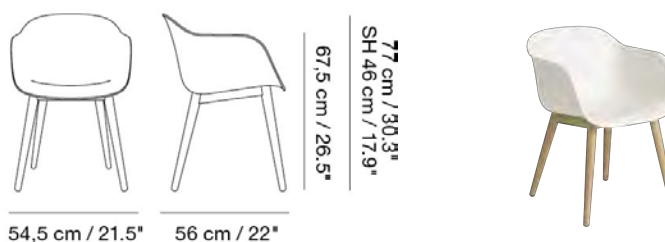

FIBER ARMCHAIR / WOOD BASE

Designed by Iskos-Berlin

The shell of the Fiber Armchair is designed to balance maximum comfort with minimum space. Plastic glide included. Option of pre-mounted felt glides upon request for orders above 50 chairs.

Material: Shell in plastic composition with up to 25% pine wood fibers. Wood base in water-based lacquered solid oak or ash. Made-to-order textile and leather with base color option of Black, Grey, Dusty Green, Stained Dark Brown or Oak.

Textile consumption for COM:

Textile Upholstery: 1,5 m / 1.64 yds

Leather Upholstery: 3 m² / 32.3 ft²

READY-TO-SHIP OPTIONS

ITEM NO.	COLOR	PRICE
50688	Black/Black	EUR 312,50
50689	Grey/Grey	EUR 312,50
50691	Dusty Green/Dusty Green	EUR 312,50
50692	Ochre/Oak	EUR 312,50
50693	Natural White/Oak	EUR 312,50
50500 - GREY_133	Remix 133/Grey	EUR 536,40
50500 - BLCK_183	Remix 183/Black	EUR 536,40
50505 - BLCK_BLACK	Refine Leather - Black/Black	EUR 849,80
50505 - OAK_COGN	Refine Leather - Cognac/Oak	EUR 849,80

MADE-TO-ORDER INSPIRATION

ITEM NO.	COLOR	PRICE	MOQ	< MOQ FEE	START-UP FEE	LEAD TIME
50502 - OAK_226	Steelcut Trio 226/Oak	EUR 604,40	1	-	-	5 weeks

MADE-TO-ORDER OPTIONS

ITEM NO.	COLOR	PRICE	MOQ	< MOQ FEE	START-UP FEE	LEAD TIME
50500	Remix - All Colors	EUR 536,40	1	-	-	5 weeks
50695	Wooly - All Colors	EUR 536,40	1	-	-	5 weeks
50501	Steelcut - All Colors	EUR 604,40	1	-	-	5 weeks
50502	Steelcut Trio - All Colors	EUR 604,40	1	-	-	5 weeks
57099	Forest Nap - All Colors	EUR 604,40	1	-	-	5 weeks
50526	Clara - All Colors	EUR 604,40	1	-	-	5 weeks
50527	Canvas - All Colors	EUR 604,40	1	-	-	5 weeks
50503	Hallingdal - All Colors	EUR 652,80	1	-	-	5 weeks
50504	Divina - All Colors	EUR 652,80	1	-	-	5 weeks
50528	Divina MD - All Colors	EUR 652,80	1	-	-	5 weeks
50529	Divina Melange - All Colors	EUR 652,80	1	-	-	5 weeks
55096	Hero - All Colors	EUR 652,80	1	-	-	5 weeks
55213	Balder - All Colors	EUR 652,80	1	-	-	5 weeks
55330	Twill Weave - All Colors	EUR 652,80	1	-	-	5 weeks
50531	Faux Leather* - All Colors	EUR 652,80	1	-	-	6 weeks
50506	Easy Leather - All Colors	EUR 801,50	1	-	-	5 weeks
50505	Refine Leather - All Colors	EUR 849,80	1	-	-	5 weeks
50530	Endure Leather - All Colors	EUR 867,70	1	-	-	5 weeks
50507	COM Textile	EUR 536,40	1	-	-	6 weeks
50510	COM Imitation Leather	EUR 652,80	1	-	-	6 weeks
50511	COM Leather	EUR 801,50	1	-	-	6 weeks
80176	Felt Glide - Grey (4 pcs.)	EUR 5,80	1	-	-	-
80177	Felt Glide - Black (4 pcs.)	EUR 5,80	1	-	-	-

MUUTO