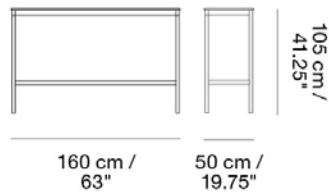

BASE HIGH TABLE / 160 X 50 H: 105 CM / 63 X 19.7 H: 41.3"

Designed by Mika Tolvanen

Designed with maximum attention to detail and produced to withstand continual robust use. The Base High Table's lower frame increases its stability and provides a footrest to the user. Made-to-order sizes are available upon request.

Organize and manage cords and wires with the Cable Management. Our Power Outlet can be added to the Base High Table.

Material: Frame in extruded aluminum with legs and stretcher in steel. Table top in plywood with either laminate, linoleum or oak veneer surface with plywood edge or chipboard with laminate surface and ABS edges.

Made-to-order: Laminate with ABS or plywood edge in black or white. Linoleum with plywood edge in black. Bases available in black or white.

MADE-TO-ORDER OPTIONS

ITEM NO.	COLOR	PRICE	MOQ	< MOQ FEE	START-UP FEE	LEAD TIME
63001	White Laminate/ABS/White	EUR 1.387,10	1	-	-	8 weeks
63002	White Laminate/ABS/Black	EUR 1.387,10	1	-	-	8 weeks
63003	Black Laminate/ABS/White	EUR 1.387,10	1	-	-	8 weeks
63004	Black Laminate/ABS/Black	EUR 1.387,10	1	-	-	8 weeks
63005	White Laminate/Plywood/White	EUR 1.387,10	1	-	-	8 weeks
63006	White Laminate/Plywood/Black	EUR 1.387,10	1	-	-	8 weeks
63007	Black Laminate/Plywood/White	EUR 1.387,10	1	-	-	8 weeks
63008	Black Laminate/Plywood/Black	EUR 1.387,10	1	-	-	8 weeks
63009	Black Linoleum/Plywood/White	EUR 1.476,60	1	-	-	8 weeks
63010	Black Linoleum/Plywood/Black	EUR 1.476,60	1	-	-	8 weeks
63011	Oak Veneer/Plywood/White	EUR 1.517,80	1	-	-	8 weeks
63012	Oak Veneer/Plywood/Black	EUR 1.517,80	1	-	-	8 weeks
63013	White Nanolaminate/Plywood/White	EUR 1.607,40	1	-	-	8 weeks
63014	White Nanolaminate/Plywood/Black	EUR 1.607,40	1	-	-	8 weeks
63015	Black Nanolaminate/Plywood/White	EUR 1.607,40	1	-	-	8 weeks
63016	Black Nanolaminate/Plywood/Black	EUR 1.607,40	1	-	-	8 weeks

MUUTO