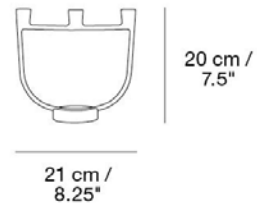

OPEN CANDELABRA

Designed by Jens Fager

A contemporary candelabra characterized by its overall shape and graphic details. Light and fragile with a stable metal base, ideal for the windowsill or dining table.

Material: Powder coated aluminum

READY-TO-SHIP OPTIONS

ITEM NO.	COLOR	PRICE
05103	Black	EUR 70,70
05104	White	EUR 70,70
05105	Green ***	EUR 70,70
05106	Light Terracotta	EUR 70,70