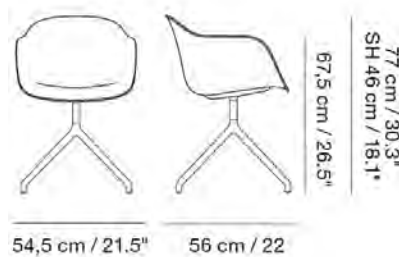

FIBER ARMCHAIR / SWIVEL BASE W.O. RETURN

Designed by Iskos-Berlin

The shell of the Fiber Armchair is designed to balance maximum comfort with minimum space. Option of pre-mounted felt glides upon request for orders above 50 chairs.

Material: Shell in plastic composition with up to 25% pine wood fibers. Swivel base in die casted aluminum. Made-to-order textile and leather with base color option of Black, White, Grey, Dusty Green or Polished Aluminum.

Textile consumption for COM:

Textile Upholstery: 1,5 m / 1.64 yds

Leather Upholstery: 3 m² / 32.3 ft²

READY-TO-SHIP OPTIONS

ITEM NO.	COLOR	PRICE
70151	Black/Black	EUR 339,40
70152	Grey/Grey	EUR 339,40
70154	Dusty Green/Dusty Green	EUR 339,40
70155	Ochre/Black	EUR 339,40
70156	Natural White/White	EUR 339,40
23445 - GREY_133	Remix 133/Grey	EUR 563,30
23445 - BLCK_183	Remix 183/Black	EUR 563,30
23450 - BLCK_BLCK	Refine Leather - Black/Black	EUR 891,00
23450 - BLCK_COGN	Refine Leather - Cognac/Black	EUR 891,00

MADE-TO-ORDER INSPIRATION

ITEM NO.	COLOR	PRICE	MOQ	< MOQ FEE	START-UP FEE	LEAD TIME
23450 - BLCK_BEIG	Refine Leather - Beige/Black	EUR 891,00	1	-	-	5 weeks

MADE-TO-ORDER OPTIONS

ITEM NO.	COLOR	PRICE	MOQ	< MOQ FEE	START-UP FEE	LEAD TIME
23445	Remix - All Colors	EUR 563,30	1	-	-	5 weeks
70212	Wooly - All Colors	EUR 563,30	1	-	-	5 weeks
23446	Steelcut - All Colors	EUR 625,90	1	-	-	5 weeks
23447	Steelcut Trio - All Colors	EUR 625,90	1	-	-	5 weeks
57022	Forest Nap - All Colors	EUR 625,90	1	-	-	5 weeks
23452	Clara - All Colors	EUR 625,90	1	-	-	5 weeks
23453	Canvas - All Colors	EUR 625,90	1	-	-	5 weeks
23448	Hallingdal - All Colors	EUR 679,70	1	-	-	5 weeks
23449	Divina - All Colors	EUR 679,70	1	-	-	5 weeks
23454	Divina MD - All Colors	EUR 679,70	1	-	-	5 weeks
23455	Divina Melange - All Colors	EUR 679,70	1	-	-	5 weeks
55020	Hero - All Colors	EUR 679,70	1	-	-	5 weeks
55137	Balder - All Colors	EUR 679,70	1	-	-	5 weeks
55254	Twill Weave - All Colors	EUR 679,70	1	-	-	5 weeks
23457	Faux Leather* - All Colors	EUR 679,70	1	-	-	6 weeks
23458	Easy Leather - All Colors	EUR 876,70	1	-	-	5 weeks
23450	Refine Leather - All Colors	EUR 891,00	1	-	-	5 weeks
23451	Endure Leather - All Colors	EUR 980,50	1	-	-	5 weeks
23456	COM Textile	EUR 563,30	1	-	-	6 weeks
23444	COM Imitation Leather	EUR 679,70	1	-	-	6 weeks
23459	COM Leather	EUR 876,70	1	-	-	6 weeks
00335	Test Sample - 1 Chair	EUR 500,00	1	-	-	6 weeks

MUUTO