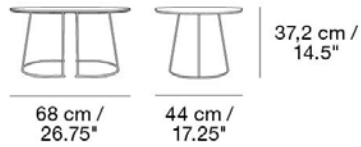

AIRY COFFEE TABLE / SMALL

Designed by Cecilie Manz

The coffee table has a light and floaty nature supported by the thin welded frame creating the impression of a table top that almost hovers in the air. Airy is a multipurpose family of 4 tables suitable for a variety of interiors.

Material: Table top in plywood with nanolaminate finish. Frame is powder coated solid steel.

READY-TO-SHIP OPTIONS

ITEM NO.	COLOR	PRICE
16914	Black	EUR 255,20
16912	Grey	EUR 255,20
16913	Off-White	EUR 255,20
16911	Plum	EUR 255,20

MUUTO