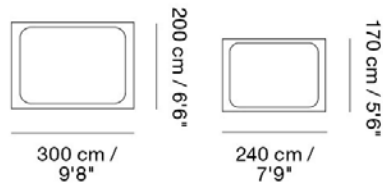

PEBBLE RUG /

Designed by Margrethe Odgaard

Pebble Rug has a diverse and tactile surface, inspired by the sensuous feeling of walking across a pebbled beach. With a handwoven structure, Pebble Rug contrasts the materials of its soft, woolen loops with its sturdy canvas base in a cooling jute yarn.

Material: 60% New Zealand wool & 40% Jute. The rug comes with a canvas backing pasted with synthetic latex which ensures that the rug lay smoothly on the floor.

READY-TO-SHIP OPTIONS

ITEM NO.	COLOR	PRICE
13410	200 x 300 - Pale Rose	EUR 1.517,80
13411	200 x 300 - Burnt Orange	EUR 1.517,80
13412	200 x 300 - Dark Grey	EUR 1.517,80
13413	200 x 300 - Light Grey	EUR 1.517,80
13400	170 x 240 - Pale Rose	EUR 980,50
13401	170 x 240 - Burnt Orange	EUR 980,50
13402	170 x 240 - Dark Grey	EUR 980,50
13403	170 x 240 - Light Grey	EUR 980,50

MUUTO