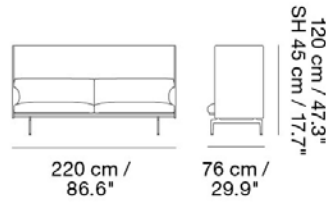

OUTLINE HIGHBACK SOFA / 3-SEATER - BLACK BASE - SH: 45CM / 17.7"

Designed by Anderssen & Voll

The design combines a soft, deep seat and clean refined lines with a highback element, creating private spheres within bigger spaces and shelter for conversation and collaboration, here in a higher seat height for workplace environments and hospitality settings.

Material: Black powder coated aluminum legs. Wood and steel construction. Cold foam filling.

Textile consumption for COM:

Textile Upholstery: 16,5 m / 13.67 yds

Leather Upholstery: 35,6 m² / 285.25 ft²

MADE-TO-ORDER OPTIONS

ITEM NO.	COLOR	PRICE	MOQ	< MOQ FEE	START-UP FEE	LEAD TIME
69645	Vancouver - Color 4, 8, 10, 12, 13 & 14	EUR 3.487,90	1	-	-	6 weeks
69652	Remix - All Colors	EUR 3.487,90	1	-	-	6 weeks
69651	Rime - All Colors	EUR 3.846,10	1	-	-	6 weeks
69646	Fiord - All Colors	EUR 3.846,10	1	-	-	6 weeks
69649	Steelcut - All Colors	EUR 3.846,10	1	-	-	6 weeks
69648	Steelcut Trio - All Colors	EUR 3.846,10	1	-	-	6 weeks
69653	Clara - All Colors	EUR 3.846,10	1	-	-	6 weeks
69654	Canvas - All Colors	EUR 3.846,10	1	-	-	6 weeks
69650	Hallingdal - All Colors	EUR 4.114,70	1	-	-	6 weeks
69655	Divina - All Colors	EUR 4.114,70	1	-	-	6 weeks
69656	Divina MD - All Colors	EUR 4.114,70	1	-	-	6 weeks
69657	Divina Melange - All Colors	EUR 4.114,70	1	-	-	6 weeks
69665	Balder - All Colors	EUR 4.383,40	1	-	-	6 weeks
69666	Twill Weave - All Colors	EUR 4.383,40	1	-	-	6 weeks
69664	Vidar - All Colors	EUR 4.383,40	1	-	-	6 weeks
69660	Faux Leather* - All Colors	EUR 3.846,10	1	-	-	6 weeks
69661	Easy Leather - All Colors	EUR 5.506,30	1	-	-	6 weeks
69647	Refine Leather - All Colors	EUR 6.401,80	1	-	-	6 weeks
69658	Endure Leather - All Colors	EUR 6.939,00	1	-	-	6 weeks
69659	COM Textile	EUR 3.487,90	1	-	-	6-12 weeks
69663	COM Imitation Leather	EUR 3.846,10	1	-	-	6-12 weeks
69662	COM Leather	EUR 5.506,30	1	-	-	6-12 weeks
83061	Leather care set - Refine Leather	EUR 15,70	1	-	-	-