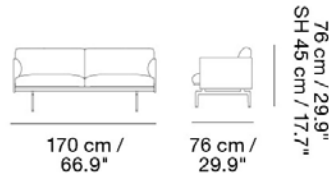

OUTLINE STUDIO SOFA / 170CM / 66.9" - POLISHED ALUMINUM BASE - SH: 45CM / 17.7"

Designed by Anderssen & Voll

Slimming down the elegant proportions of the Outline Sofa into a studio version, allowing for the design to be implemented into compact homes, hotel rooms, breakout areas and lobbies. Here in a higher seat height for workplace environments and hospitality settings. Our Power Outlet can be added to the Outline Studio Sofa.

Material: Polished aluminum legs. Wood and steel construction. Cold foam filling.

Textile consumption for COM:

Textile Upholstery: 6,7 m / 7.1 yds
Leather Upholstery: 14,4 m² / 155 ft²

MADE-TO-ORDER OPTIONS

ITEM NO.	COLOR	PRICE	MOQ	< MOQ FEE	START-UP FEE	LEAD TIME
73650	Vancouver - Color 4, 8, 10, 12, 13 & 14	EUR 2.413,30	1	-	-	8 weeks
73657	Remix - All Colors	EUR 2.413,30	1	-	-	6 weeks
73656	Rime - All Colors	EUR 2.771,50	1	-	-	6 weeks
73651	Fiord - All Colors	EUR 2.771,50	1	-	-	6 weeks
73654	Steelcut - All Colors	EUR 2.771,50	1	-	-	6 weeks
73653	Steelcut Trio - All Colors	EUR 2.771,50	1	-	-	6 weeks
73658	Clara - All Colors	EUR 2.771,50	1	-	-	6 weeks
73659	Canvas - All Colors	EUR 2.771,50	1	-	-	6 weeks
73655	Hallingdal - All Colors	EUR 2.950,60	1	-	-	6 weeks
73660	Divina - All Colors	EUR 2.950,60	1	-	-	6 weeks
73661	Divina MD - All Colors	EUR 2.950,60	1	-	-	6 weeks
73662	Divina Melange - All Colors	EUR 2.950,60	1	-	-	6 weeks
73670	Balder - All Colors	EUR 3.040,10	1	-	-	6 weeks
73671	Twill Weave - All Colors	EUR 3.040,10	1	-	-	6 weeks
73669	Vidar - All Colors	EUR 3.040,10	1	-	-	6 weeks
73665	Faux Leather* - All Colors	EUR 2.771,50	1	-	-	6 weeks
73666	Easy Leather - All Colors	EUR 3.667,00	1	-	-	6 weeks
73652	Refine Leather - All Colors	EUR 4.204,30	1	-	-	6 weeks
73663	Endure Leather - All Colors	EUR 4.831,10	1	-	-	6 weeks
73664	COM Textile	EUR 2.413,30	1	-	-	6-12 weeks
73668	COM Imitation Leather	EUR 2.771,50	1	-	-	6-12 weeks
73667	COM Leather	EUR 3.667,00	1	-	-	6-12 weeks
83061	Leather care set - Refine Leather	EUR 15,70	1	-	-	-
00338	Test Sample 1 Sofa - Textile	EUR 2.000,00	1	-	-	4 weeks
00339	Test Sample 1 Sofa - Leather	EUR 3.500,00	1	-	-	4 weeks