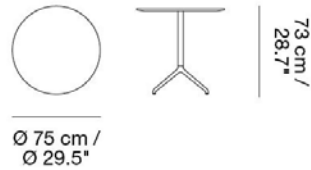

STILL CAFÉ TABLE / Ø 75 H: 73 CM / Ø 29.5 H: 28.7"

Designed by Iskos-Berlin

A series of café tables with a clean expression and apparent function on a four-legged base, complemented by the angled edges of its table top. Our Power Outlet can be added to the Still Café Table.

Material: Tabletop in MDF with the option of nanolaminate or linoleum finish. Edges are painted. Frame in powder coated aluminum. Mounting plate and tube in powder coated steel. Comes with 4 adjustable feet in plastic.

Made-to-order: Nanolaminate in black or white. Linoleum in black. Bases available in black or white.

READY-TO-SHIP OPTIONS

ITEM NO.	COLOR	PRICE
65531	White Nanolaminate/White	EUR 411,00
65532	White Nanolaminate/Black	EUR 411,00
65533	Black Nanolaminate/White	EUR 411,00
65534	Black Nanolaminate/Black	EUR 411,00

MADE-TO-ORDER OPTIONS

ITEM NO.	COLOR	PRICE	MOQ	< MOQ FEE	START-UP FEE	LEAD TIME
65535	Black Linoleum/White	EUR 411,00	1	-	-	6 weeks
65536	Black Linoleum/Black	EUR 411,00	1	-	-	6 weeks

MUUTO