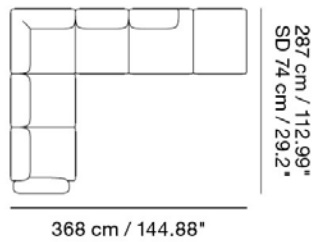

IN SITU MODULAR SOFA / CORNER - CONFIGURATION 7

Designed by Anderssen & Voll

Kindly note that the Ready-To-Ship options with Frame Configuration and Modules include frame sections, seating modules (A8O + C8O + E98 + C8O + G98 + D8O) and linking brackets for the sofa.

Please note that if you want to order this configuration in a different textile option and/or other seating modules, you must order the Made-To-Order Frame Configuration, listed below, along with the desired seating modules in the selected textile.

Material: Frame in powder coated steel. Modules in a wood construction with foam, wadding and fiberballs. Upholstered in textile.

READY-TO-SHIP OPTIONS

ITEM NO.	COLOR	PRICE
41957 - 80	Frame Configuration & Modules - Ocean 80	EUR 6.384,70
41927 - 12	Frame Configuration & Modules - Clay 12	EUR 7.899,90

MADE-TO-ORDER OPTIONS

ITEM NO.	COLOR	PRICE	MOQ	< MOQ FEE	START-UP FEE	LEAD TIME
41806	Frame Configuration - Black	EUR 404,80	1	-	-	6 weeks

MUUTO