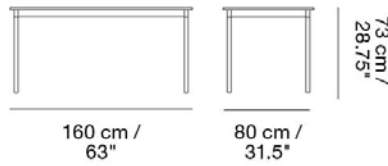

BASE TABLE / 160 X 80 CM / 63 X 31.5 "

Designed by Mika Tolvanen

The frame is made from extruded aluminum, painted with an acrylic paint initially developed for outdoor interiors and building facades. Organize and manage cords and wires with our Cable Management. Our Power Outlet can be added to the Base Table.

Made-to-order: Laminate with ABS or plywood edge in black or white. Linoleum with plywood edge in black. Nanolaminate finish in either black or white. Bases available in black or white.

Material: Frame and legs in extruded aluminum. Table top in plywood with either laminate, linoleum or oak veneer surface with plywood edge or chipboard with laminate surface and ABS edges.

MADE-TO-ORDER OPTIONS

ITEM NO.	COLOR	PRICE	MOQ	< MOQ FEE	START-UP FEE	LEAD TIME
64001	White Laminate/ABS/White	EUR 939,40	1	-	-	6 weeks
64002	White Laminate/ABS/Black	EUR 939,40	1	-	-	6 weeks
64003	Black Laminate/ABS/White	EUR 939,40	1	-	-	6 weeks
64004	Black Laminate/ABS/Black	EUR 939,40	1	-	-	6 weeks
64005	White Laminate/Plywood/White	EUR 939,40	1	-	-	6 weeks
64006	White Laminate/Plywood/Black	EUR 939,40	1	-	-	6 weeks
64007	Black Laminate/Plywood/White	EUR 939,40	1	-	-	6 weeks
64008	Black Laminate/Plywood/Black	EUR 939,40	1	-	-	6 weeks
64009	Black Linoleum/Plywood/White	EUR 980,50	1	-	-	6 weeks
64010	Black Linoleum/Plywood/Black	EUR 980,50	1	-	-	6 weeks
64011	Oak Veneer/Plywood/White	EUR 1.070,10	1	-	-	6 weeks
64012	Oak Veneer/Plywood/Black	EUR 1.070,10	1	-	-	6 weeks
64013	White Nanolaminate/Plywood/White	EUR 1.208,00	1	-	-	6 weeks
64014	White Nanolaminate/Plywood/Black	EUR 1.208,00	1	-	-	6 weeks
64015	Black Nanolaminate/Plywood/White	EUR 1.208,00	1	-	-	6 weeks
64016	Black Nanolaminate/Plywood/Black	EUR 1.208,00	1	-	-	6 weeks