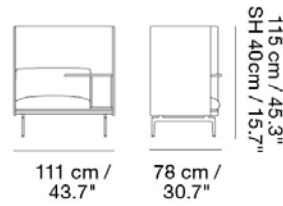

OUTLINE HIGHBACK WORK / RIGHT - BLACK BASE - SH: 45CM / 17.7"

Designed by Anderssen & Voll

Designed for the needs of the modern workplace, the Outline Highback Work combines a soft, deep seat and simple lines with the highback element, work desk and storage room, creating a private sphere within the room. Here in a higher seat height for workplace environments and hospitality settings. Our Power Outlet can be added to the Outline Sofa.

Please note that this product features a table and storage element on the right-hand side when facing the product from the front.

Material: Black powder coated aluminum legs. Wood and steel construction. Cold foam filling. Table unit is made from robust and organic through-dyed MDF board with matt lacquer.

Textile Upholstery: 7,7 m / 8.43 yds

Leather Upholstery: 15.8 m² / 170.12 ft²

MADE-TO-ORDER OPTIONS

ITEM NO.	COLOR	PRICE	MOQ	< MOQ FEE	START-UP FEE	LEAD TIME
73214	Vancouver - Color 4, 8, 10, 12, 13 & 14	EUR 3.219,20	1	-	-	6 weeks
73228	Remix - All Colors	EUR 3.219,20	1	-	-	6 weeks
73226	Rime - All Colors	EUR 3.487,90	1	-	-	6 weeks
73216	Fiord - All Colors	EUR 3.487,90	1	-	-	6 weeks
73222	Steelcut - All Colors	EUR 3.487,90	1	-	-	6 weeks
73220	Steelcut Trio - All Colors	EUR 3.487,90	1	-	-	6 weeks
73230	Clara - All Colors	EUR 3.487,90	1	-	-	6 weeks
73232	Canvas - All Colors	EUR 3.487,90	1	-	-	6 weeks
73224	Hallingdal - All Colors	EUR 3.846,10	1	-	-	6 weeks
73234	Divina - All Colors	EUR 3.846,10	1	-	-	6 weeks
73236	Divina MD - All Colors	EUR 3.846,10	1	-	-	6 weeks
73238	Divina Melange - All Colors	EUR 3.846,10	1	-	-	6 weeks
73254	Balder - All Colors	EUR 3.935,60	1	-	-	6 weeks
73256	Twill Weave - All Colors	EUR 3.935,60	1	-	-	6 weeks
73252	Vidar - All Colors	EUR 3.935,60	1	-	-	6 weeks
73244	Faux Leather* - All Colors	EUR 3.487,90	1	-	-	6 weeks
73246	Easy Leather - All Colors	EUR 5.058,50	1	-	-	6 weeks
73218	Refine Leather - All Colors	EUR 5.774,90	1	-	-	6 weeks
73240	Endure Leather - All Colors	EUR 6.222,70	1	-	-	6 weeks
73242	COM Textile	EUR 3.219,20	1	-	-	6-12 weeks
73250	COM Imitation Leather	EUR 3.487,90	1	-	-	6-12 weeks
73248	COM Leather	EUR 5.058,50	1	-	-	6-12 weeks
83061	Leather care set - Refine Leather	EUR 15,70	1	-	-	-