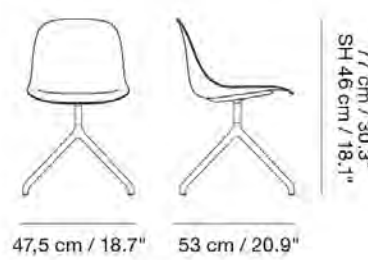

FIBER SIDE CHAIR / SWIVEL BASE W.O. RETURN

Designed by Iskos-Berlin

The open form of the Fiber Side Chair creates a versatile and light expression. Shell is made in an innovative wood fiber plastic composite for a deep, matte surface and soft touch. Option of pre-mounted felt glides upon request for orders above 50 chairs.

Material: Shell in plastic composition with up to 25% pine wood fibers. Swivel base in aluminum. Made-to-order textile and leather with base color option of Black, White, Grey, Dusty Green or Polished Aluminum.

Textile consumption for COM:

Textile Upholstery: 1,4 m / 1.54 yds

Leather Upholstery: 2,2 m² / 23.7 ft²

READY-TO-SHIP OPTIONS

ITEM NO.	COLOR	PRICE
25170	Black/Black	EUR 273,10
25171	Grey/Grey	EUR 273,10
25173	Dusty Green/Dusty Green	EUR 273,10
25174	Ochre/Black	EUR 273,10
25175	Natural White/White	EUR 273,10
23410 - GREY_133	Remix 133/Grey	EUR 514,90
23410 - BLCK_183	Remix 183/Black	EUR 514,90
23415 - BLCK_BLCK	Refine Leather - Black/Black	EUR 849,80
23415 - BLCK_COGN	Refine Leather - Cognac/Black	EUR 849,80

MADE-TO-ORDER INSPIRATION

ITEM NO.	COLOR	PRICE	MOQ	< MOQ FEE	START-UP FEE	LEAD TIME
55135 - WHIT_432	Balder 432/White	EUR 634,90	1	-	-	5 weeks
55252 - CHRO_780	Twill Weave 780/Polished Aluminum	EUR 634,90	1	-	-	5 weeks
55252 - GREY_620	Twill Weave 620/Grey	EUR 634,90	1	-	-	5 weeks

MADE-TO-ORDER OPTIONS

ITEM NO.	COLOR	PRICE	MOQ	< MOQ FEE	START-UP FEE	LEAD TIME
23410	Remix - All Colors	EUR 514,90	1	-	-	5 weeks
70208	Wooly - All Colors	EUR 514,90	1	-	-	5 weeks
23411	Steelcut - All Colors	EUR 572,20	1	-	-	5 weeks
23412	Steelcut Trio - All Colors	EUR 572,20	1	-	-	5 weeks
57020	Forest Nap - All Colors	EUR 572,20	1	-	-	5 weeks
23417	Clara - All Colors	EUR 572,20	1	-	-	5 weeks
23418	Canvas - All Colors	EUR 572,20	1	-	-	5 weeks
23413	Hallingdal - All Colors	EUR 634,90	1	-	-	5 weeks
23414	Divina - All Colors	EUR 634,90	1	-	-	5 weeks
23419	Divina MD - All Colors	EUR 634,90	1	-	-	5 weeks
23420	Divina Melange - All Colors	EUR 634,90	1	-	-	5 weeks
55018	Hero - All Colors	EUR 634,90	1	-	-	5 weeks
55135	Balder - All Colors	EUR 634,90	1	-	-	5 weeks
55252	Twill Weave - All Colors	EUR 634,90	1	-	-	5 weeks
23422	Faux Leather* - All Colors	EUR 634,90	1	-	-	6 weeks
23423	Easy Leather - All Colors	EUR 747,70	1	-	-	5 weeks
23415	Refine Leather - All Colors	EUR 849,80	1	-	-	5 weeks
23416	Endure Leather - All Colors	EUR 873,10	1	-	-	5 weeks
23421	COM Textile	EUR 514,90	1	-	-	6 weeks
23424	COM Imitation Leather	EUR 634,90	1	-	-	6 weeks
23425	COM Leather	EUR 747,70	1	-	-	6 weeks

MUUTO