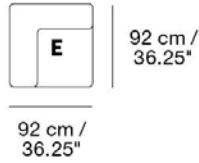

Material: Wood frame & cold foam filling.

Textile consumption for COM:

5,5 m / 6.1 yds

READY-TO-SHIP OPTIONS

ITEM NO.	COLOR	PRICE
19125 - 13	Vancouver 13	EUR 1.145,30
11505 - 123	Remix 123	EUR 1.145,30

MADE-TO-ORDER OPTIONS