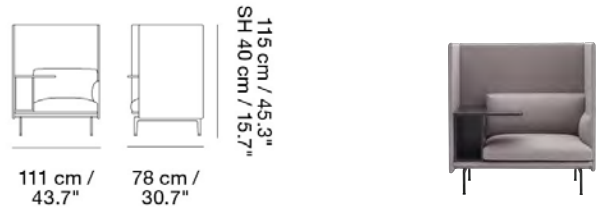

OUTLINE HIGHBACK WORK / LEFT - BLACK BASE

Designed by Anderssen & Voll

Designed for the needs of the modern workplace, the Outline Highback Work combines a soft, deep seat and simple lines with the highback element, work desk and storage room, creating a private sphere within the room. Here in a higher seat height for workplace environments and hospitality settings. Our Power Outlet can be added to the Outline Sofa.

Please note that this product features a table and storage element on the left-hand side when facing the product from the front.

Material: Black powder coated aluminum legs. Wood and steel construction. Cold foam filling. Table unit is made from robust and organic through-dyed MDF board with matt lacquer.

Textile Upholstery: 7,7 m / 8.43 yds

Leather Upholstery: 15.8 m² / 170.12 ft²

MADE-TO-ORDER OPTIONS

ITEM NO.	COLOR	PRICE	MOQ	< MOQ FEE	START-UP FEE	LEAD TIME
28601	Vancouver - Color 4, 8, 10, 12, 13 & 14	EUR 3.219,20	1	-	-	8 weeks
28615	Remix - All Colors	EUR 3.219,20	1	-	-	6 weeks
28603	Fiord - All Colors	EUR 3.487,90	1	-	-	6 weeks
28613	Rime - All Colors	EUR 3.487,90	1	-	-	6 weeks
28609	Steelcut - All Colors	EUR 3.487,90	1	-	-	6 weeks
28607	Steelcut Trio - All Colors	EUR 3.487,90	1	-	-	6 weeks
28617	Clara - All Colors	EUR 3.487,90	1	-	-	6 weeks
28619	Canvas - All Colors	EUR 3.487,90	1	-	-	6 weeks
28611	Hallingdal - All Colors	EUR 3.846,10	1	-	-	6 weeks
28621	Divina - All Colors	EUR 3.846,10	1	-	-	6 weeks
28623	Divina MD - All Colors	EUR 3.846,10	1	-	-	6 weeks
28625	Divina Melange - All Colors	EUR 3.846,10	1	-	-	6 weeks
28641	Balder - All Colors	EUR 3.935,60	1	-	-	6 weeks
28643	Twill Weave - All Colors	EUR 3.935,60	1	-	-	6 weeks
28639	Vidar - All Colors	EUR 3.935,60	1	-	-	6 weeks
28631	Faux Leather* - All Colors	EUR 3.487,90	1	-	-	6 weeks
28633	Easy Leather - All Colors	EUR 5.058,50	1	-	-	6 weeks
28605	Refine Leather - All Colors	EUR 5.774,90	1	-	-	6 weeks
28627	Endure Leather - All Colors	EUR 6.222,70	1	-	-	6 weeks
28629	COM Textile	EUR 3.219,20	1	-	-	6-12 weeks
28637	COM Imitation Leather	EUR 3.487,90	1	-	-	6-12 weeks
28635	COM Leather	EUR 5.058,50	1	-	-	6-12 weeks
83061	Leather care set - Refine Leather	EUR 15,70	1	-	-	-