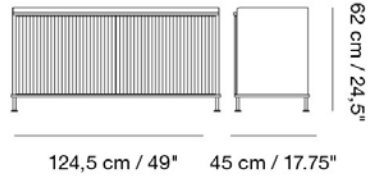

ENFOLD SIDEBOARD / LOW

Designed by Thomas Bentzen

Enfold Sideboard combines the warm touch of oak, referencing the wooden sideboards of the 20th century, with the contemporary touch of its lacquered steel front that has been punched and bended for a refined and industrial look.

Material: Powder coated steel and clear lacquered solid oak.

READY-TO-SHIP OPTIONS

ITEM NO.	COLOR	PRICE
83620	Black/Black	EUR 1.517,80
83631	Oak/Grey	EUR 1.517,80
83632	Oak/Dusty Green	EUR 1.517,80

MADE-TO-ORDER OPTIONS

ITEM NO.	COLOR	PRICE	MOQ	< MOQ FEE	START-UP FEE	LEAD TIME
83621	Grey/Grey	EUR 1.607,40	1	-	-	7 weeks
83622	Dusty Green/Dusty Green	EUR 1.607,40	1	-	-	7 weeks
83623	Sand Yellow/Sand Yellow	EUR 1.607,40	1	-	-	7 weeks
83630	Oak/Black	EUR 1.607,40	1	-	-	7 weeks
83633	Oak/Sand Yellow	EUR 1.607,40	1	-	-	7 weeks

MUUTO