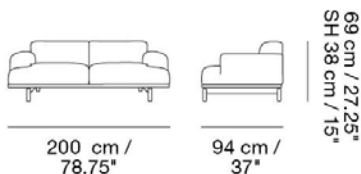

COMPOSE SOFA / 2-SEATER

Designed by Anderssen & Voll

A design with a deep, soft and lounging seat, paired with simple and elegant lines for a harmonious sofa.

Our Power Outlet can be added to the Compose Sofa.

Material: Wooden frame with steel rails and cold-foam filling. Oak legs.

Textile consumption for COM:

7,6 m / 8.3 yds

READY-TO-SHIP OPTIONS

ITEM NO.	COLOR	PRICE
27216 - 1007_NAVY	Wooly 1007 ***	EUR 2.413,30

MADE-TO-ORDER OPTIONS

ITEM NO.	COLOR	PRICE	MOQ	< MOQ FEE	START-UP FEE	LEAD TIME
27201	Vancouver - Color 4, 8, 10, 12, 13 & 14	EUR 2.413,30	1	-	-	8 weeks
27207	Remix - All Colors	EUR 2.413,30	1	-	-	6 weeks
27216	Wooly - All Colors	EUR 2.413,30	1	-	-	6 weeks
27202	Fiord - All Colors	EUR 2.771,50	1	-	-	6 weeks
27206	Rime - All Colors	EUR 2.771,50	1	-	-	6 weeks
27204	Steelcut - All Colors	EUR 2.771,50	1	-	-	6 weeks
27203	Steelcut Trio - All Colors	EUR 2.771,50	1	-	-	6 weeks
27208	Clara - All Colors	EUR 2.771,50	1	-	-	6 weeks
27209	Canvas - All Colors	EUR 2.771,50	1	-	-	6 weeks
27205	Hallingdal - All Colors	EUR 2.950,60	1	-	-	6 weeks
27210	Divina - All Colors	EUR 2.950,60	1	-	-	6 weeks
27211	Divina MD - All Colors	EUR 2.950,60	1	-	-	6 weeks
27212	Divina Melange - All Colors	EUR 2.950,60	1	-	-	6 weeks
27215	COM Textile	EUR 2.413,30	1	-	-	6-12 weeks
00338	Test Sample 1 Sofa - Textile	EUR 2.000,00	1	-	-	4 weeks
27299	Spare Legs - Black	EUR 111,90	1	-	-	1-2 weeks