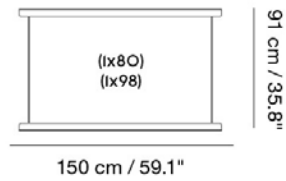

Kindly note that linking brackets must always be used when joining together frame sections.

Material: Frame in powder coated steel.

150 cm / 59.1"

MADE-TO-ORDER OPTIONS

ITEM NO.	COLOR	PRICE	MOQ	< MOQ FEE	START-UP FEE	LEAD TIME
41558	Black	EUR 134,30	1	-	-	6 weeks