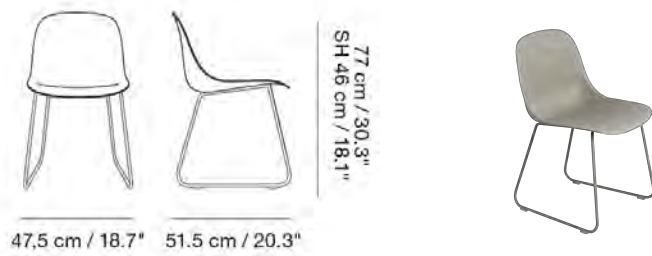

FIBER SIDE CHAIR / SLED BASE

Designed by Iskos-Berlin

The open form of the Fiber Side Chair creates a versatile and light expression. Shell is made in an innovative wood fiber plastic composite for a deep, matte surface and soft touch. Option of pre-mounted felt glides upon request for orders above 50 chairs.

Material: Shell in plastic composition with up to 25% pine wood fibers. Sled base in powder coated steel. Made-to-order textile and leather with base color option of Black, White, Grey or Dusty Green.

Textile consumption for COM:

Textile Upholstery: 1,4 m / 1.54 yds

Leather Upholstery: 2,2 m² / 23.7 ft²

READY-TO-SHIP OPTIONS

ITEM NO.	COLOR	PRICE
24151	Black/Black	EUR 210,40
24152	Grey/Grey	EUR 210,40
24156	Natural White/White	EUR 210,40

MADE-TO-ORDER OPTIONS

ITEM NO.	COLOR	PRICE	MOQ	< MOQ FEE	START-UP FEE	LEAD TIME
24154	Dusty Green/Dusty Green	EUR 210,40	1	-	-	5 weeks
24155	Ochre/Black	EUR 210,40	1	-	-	5 weeks
24157	Remix - All Colors	EUR 402,10	1	-	-	5 weeks
70222	Wooly - All Colors	EUR 402,10	1	-	-	5 weeks
24158	Steelcut - All Colors	EUR 500,60	1	-	-	5 weeks
24159	Steelcut Trio - All Colors	EUR 500,60	1	-	-	5 weeks
57046	Forest Nap - All Colors	EUR 500,60	1	-	-	5 weeks
24164	Clara - All Colors	EUR 500,60	1	-	-	5 weeks
24165	Canvas - All Colors	EUR 500,60	1	-	-	5 weeks
24160	Hallingdal - All Colors	EUR 545,30	1	-	-	5 weeks
24161	Divina - All Colors	EUR 545,30	1	-	-	5 weeks
24166	Divina MD - All Colors	EUR 545,30	1	-	-	5 weeks
24167	Divina Melange - All Colors	EUR 545,30	1	-	-	5 weeks
55044	Hero - All Colors	EUR 545,30	1	-	-	5 weeks
55161	Balder - All Colors	EUR 545,30	1	-	-	5 weeks
55278	Twill Weave - All Colors	EUR 545,30	1	-	-	5 weeks
24169	Faux Leather* - All Colors	EUR 545,30	1	-	-	6 weeks
24170	Easy Leather - All Colors	EUR 622,40	1	-	-	5 weeks
24162	Refine Leather - All Colors	EUR 711,90	1	-	-	5 weeks
24163	Endure Leather - All Colors	EUR 760,30	1	-	-	5 weeks
24168	COM Textile	EUR 402,10	1	-	-	6 weeks
24171	COM Imitation Leather	EUR 545,30	1	-	-	6 weeks
24172	COM Leather	EUR 622,40	1	-	-	6 weeks
00335	Test Sample - 1 Chair	EUR 500,00	1	-	-	6 weeks
80102	Felt Glide (1 pc.)	EUR 3,40	1	-	-	-

MUUTO